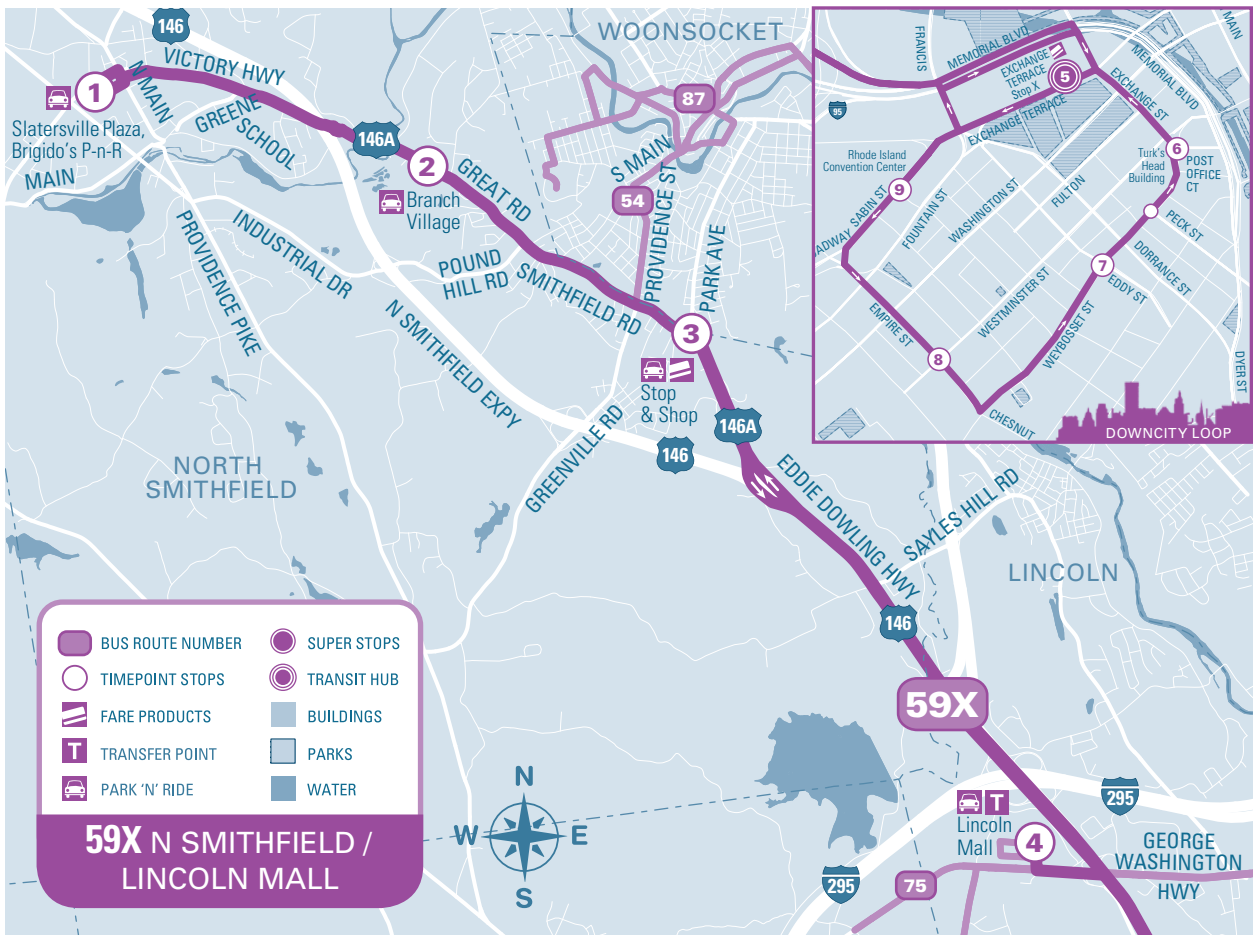

Bus Schedule Information • Para información llame:

401-781-9400 or 401-747-3529 TDD
www.ripta.com

*Subject to change

59X

North Smithfield / Lincoln Mall

EXPRESS SERVICE

MAJOR STOPS

- 1 Slatersville Plaza,
Brigido's Market
- 2 Branch Village Park-n-Ride
- 3 Park & 146A (Park Square)
- 4 Lincoln Mall
- 5 **EXCHANGE TERRACE Stop X**
- 6 Turk's Head
- 7 Weybosset & Eddy
- 8 Empire & Westminster
- 9 RI Convention Center

Effective 9/10/18 • Printed 9/10/18

FREQUENCY

Monday to Friday
inbound: a.m. 3 trips
outbound: p.m. 3 trips
Saturday / Sunday / Holiday: no service

FARES

Single Trip: \$2.00
Transfer: \$1.00 valid for 2 hours
1 Day Pass: \$6 onboard only
7 Day Pass: \$25 onboard only

INFO
Log on at
RIPTA.COM

RIPTA

RHODE ISLAND PUBLIC TRANSIT AUTHORITY

59X N SMITHFIELD / LINCOLN MALL

Timepoint Stops	1 Slatersville Plaza, Brigido's Market	2 Branch Village Park-n-Ride	3 Park Square	4 Lincoln Mall	5 EXCHANGE TERRACE STOP X	9 RI Convention Center	8 Empire & Westminster	7 Weybosset & Eddy	6 Turk's Head	
TRANSFER			54	75				HUB		
M-F to PROV	AM	6:30	6:37	6:42	6:51	7:13	7:14	7:15	7:17	7:19
		7:00	7:07	7:12	7:22	7:44	7:45	7:46	7:48	7:50
		7:30	7:37	7:42	7:52	8:14	8:15	8:16	8:18	8:20

Timepoint Stops	9 RI Convention Center	8 Empire & Westminster	7 Weybosset & Eddy	6 Turk's Head	5 EXCHANGE TERRACE STOP X	4 Lincoln Mall	3 Park Square	2 Branch Village Park-n-Ride	1 Slatersville Plaza, Brigido's Market	
TRANSFER					HUB	75	54			
M-F to N SMITH.	PM	4:15	4:16	4:18	4:20	4:22	4:39	4:50	4:55	5:00
		4:45	4:46	4:48	4:50	4:52	5:09	5:20	5:25	5:30
		5:10	5:11	5:13	5:15	5:17	5:34	5:45	5:50	5:55