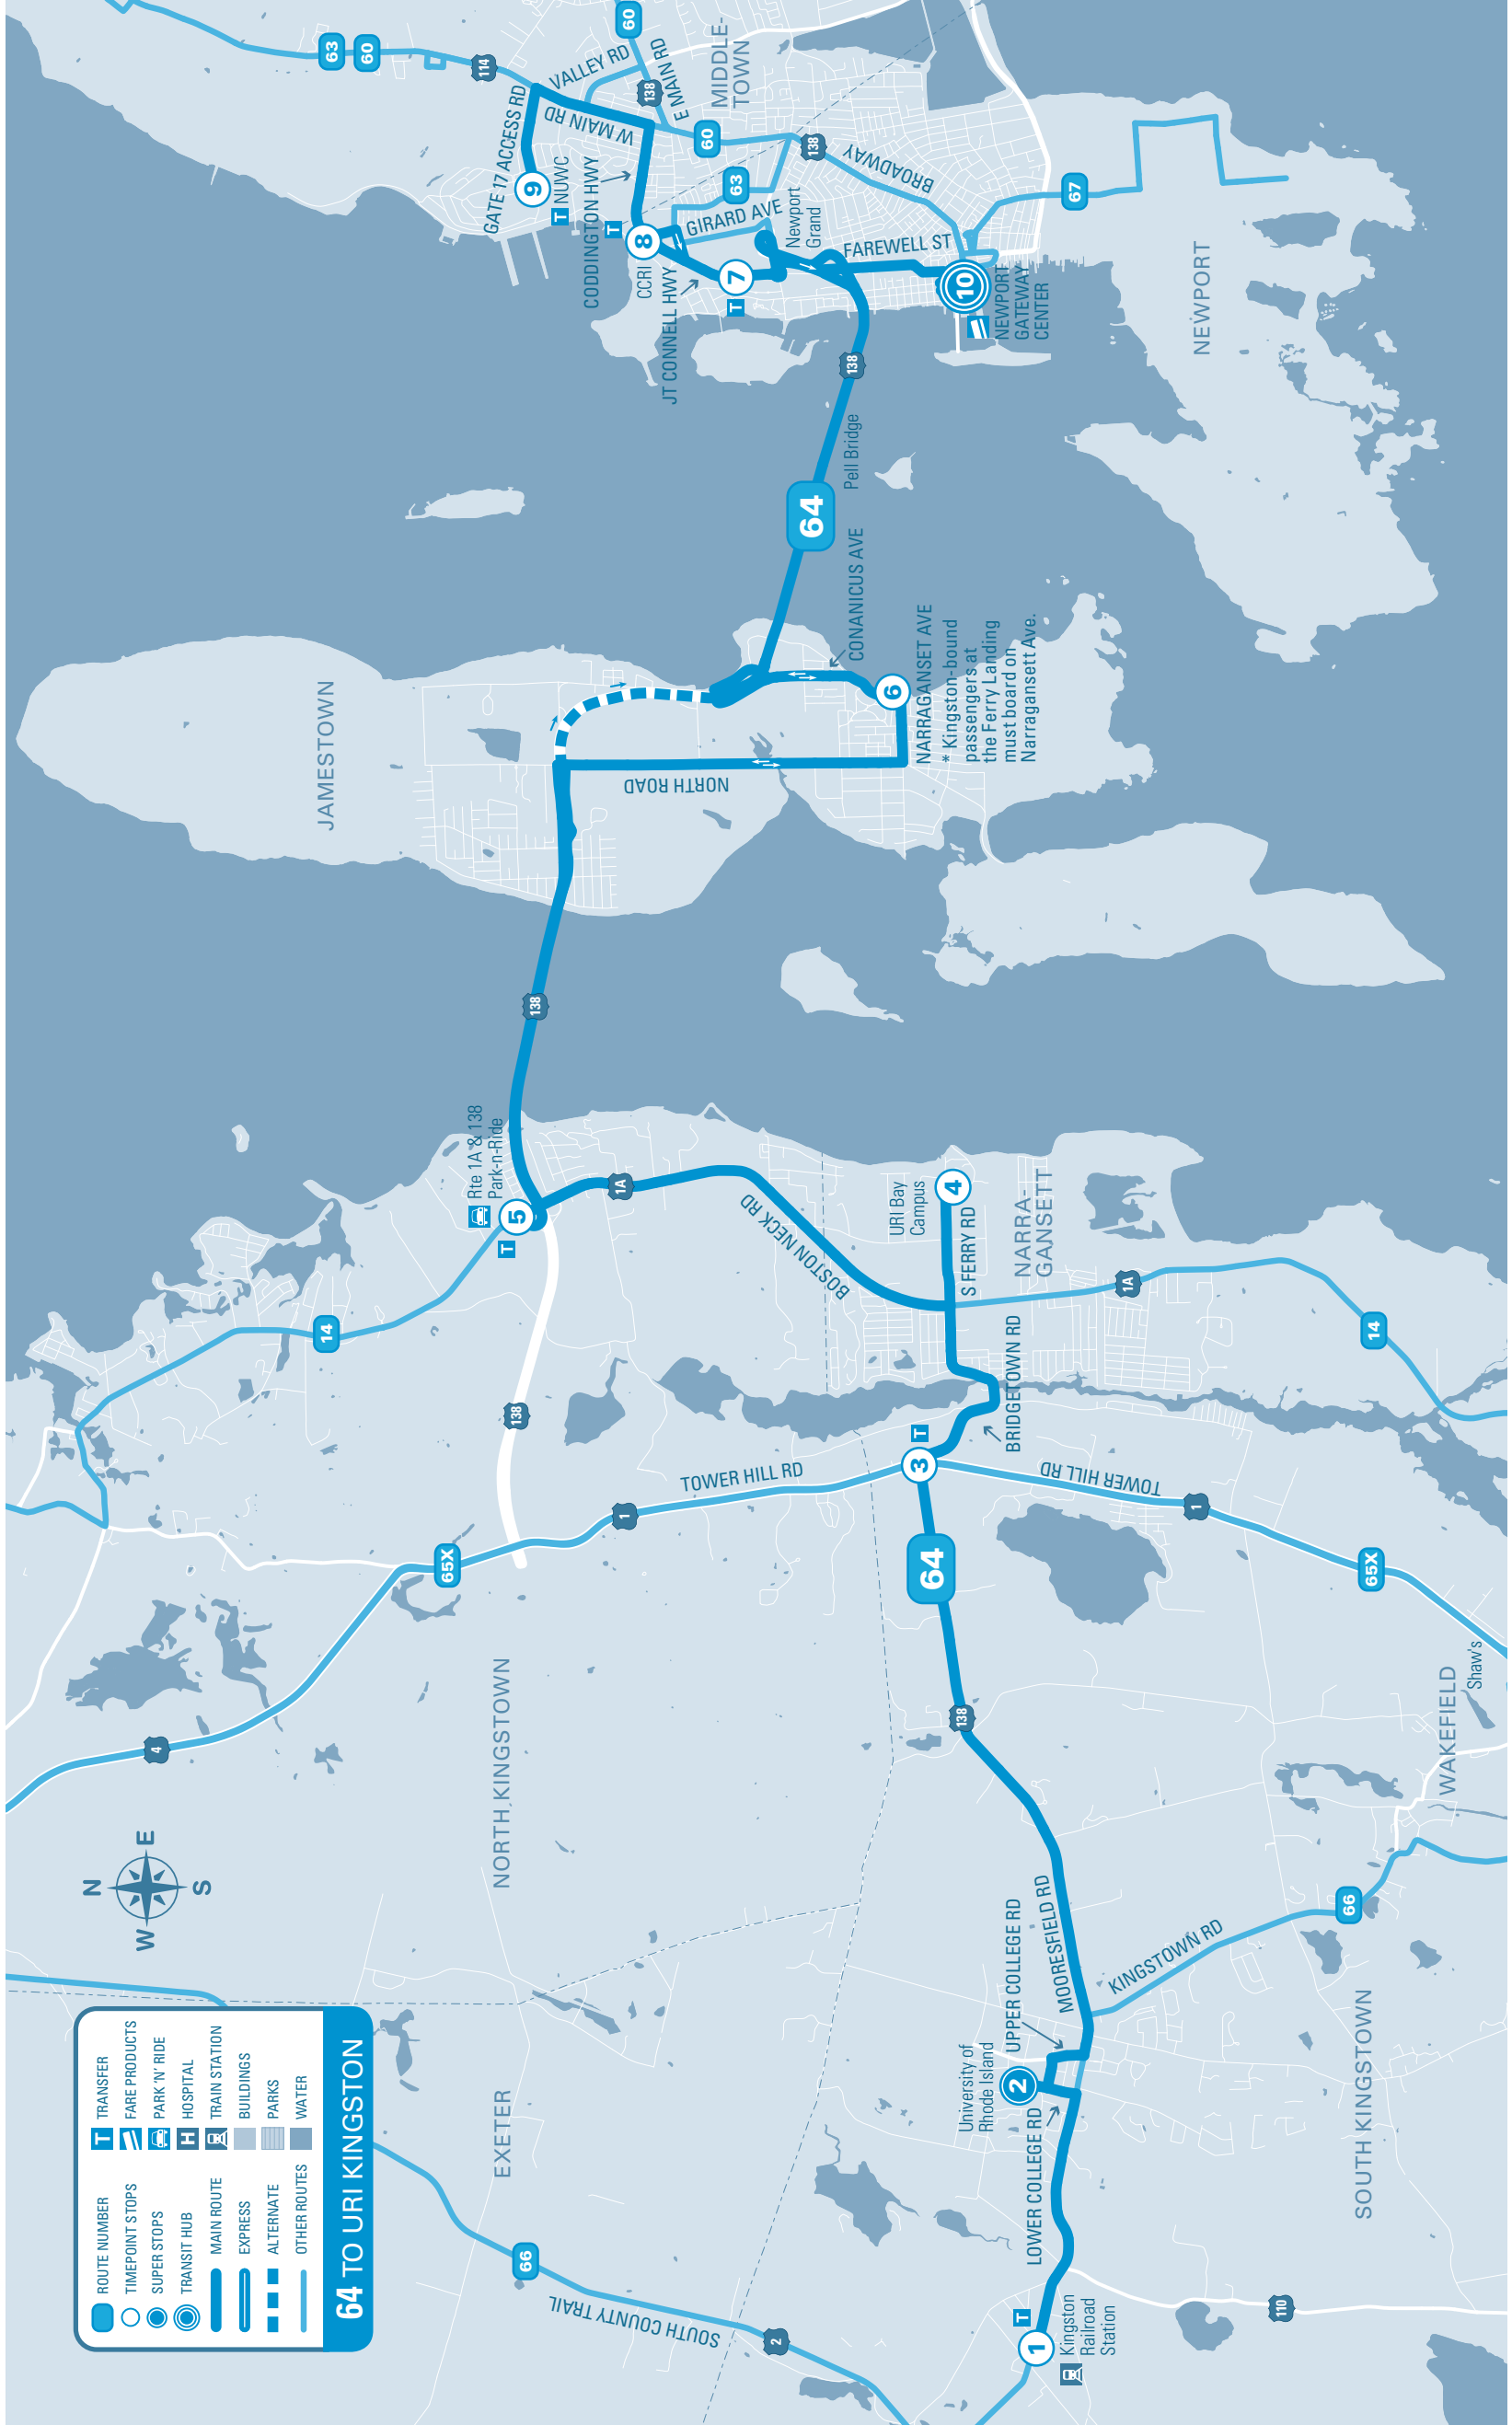

**Bus Schedule Information •
Para información llame:
401-781-9400 or 401-747-3529 TDD
www.ripta.com**

*Subject to change

Timepoint Stops	NEWPORT GATEWAY CENTER	NEWPORT Towne Center	NUWC Newport	CCR1 Newport	* Jamestown Ferry Landing	Rte 1A & 138 Park-n-Ride Lot	URI Bay Campus	Rte 1 & 138 Tower Hill	URI KINGSTON	Kingston Railroad Station
TRANSFER	HUB		63	63	14	65X			66	66
MON TO FRI	AM	6:45	6:52	6:54	7:05	7:22	7:29	7:38	7:45	
	PM	8:00	8:07	8:09	8:20	8:37	8:44	8:53	9:00	
		9:10	9:17	9:19	9:30	9:47	9:54	10:03	10:10	
		10:40	10:47	10:49	11:00	11:17	11:24	11:33	11:40	
		11:55	12:02	12:04	12:15	12:32	12:39	12:48	12:55	
		1:15	1:22	1:24	1:35	1:52	1:59	2:08	2:15	
		2:30	2:37	2:39	2:50	3:07	3:14	3:23	3:30	
		3:45	3:52	3:10pm(Met School)	3:30	3:38	3:47	
		4:55	5:02	4:02	4:33	4:40	4:47	4:56	5:03	
				5:12	5:33	5:50	5:57	6:06	6:13	

(a) Trip originates from Met School at 3:10pm on Girard Avenue and operates only when Met is in session.

Timepoint Stops	NEWPORT GATEWAY CENTER	NEWPORT Towne Center	NUWC Newport	CCR1 Newport	* Jamestown Ferry Landing	Rte 1A & 138 Park-n-Ride Lot	URI Bay Campus	Rte 1 & 138 Tower Hill	URI KINGSTON	Kingston Railroad Station
TRANSFER	HUB		63	63	14	65X			66	66
SAT	AM	9:55	10:02	10:04	10:15	10:25	10:33	10:42	10:48	
	PM	12:05	12:12	12:14	12:25	12:35	12:43	12:52	12:58	
		2:20	2:27	2:29	2:40	2:50	2:58	3:07	3:13	
		4:32	4:39	4:41	4:52	5:02	5:10	5:19	5:25	

* Kingston-bound passengers at the Ferry Landing must board on Narragansett Ave.

SUNDAY / HOLIDAY: No Service

2019 Holidays

RIPTA will operate Sunday / Holiday service on the following days:

New Year's Day - Tuesday, January 1
Dr. Martin Luther King, Jr. Day - Monday, January 21
Memorial Day - Monday, May 27
Independence Day - Thursday, July 4
Labor Day - Monday, August 12
Columbus Day - Monday, October 14
Veteran's Day - Monday, November 11
Thanksgiving Day - Thursday, November 28
Christmas Day - Wednesday, December 25