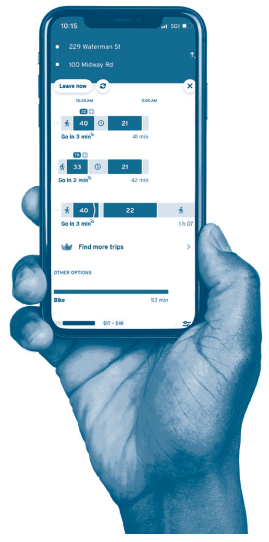

OUTBOUND TO GATE ROAD (QUONSET)

		1	2	3	4	5	6	7	8	9
		CCRI WAR-WICK	Market Basket (West Warwick)	Kent County Courthouse	Cowesett Corners (RI-2 & RI-3)	RI-2 at East Greenwich Ave.	New England Tech (East Greenwich)	First & Main	Post & Frenchtown	Gate Road - Quonset
MONDAY TO FRIDAY	AM	HUB						14	14	14
		6:10	6:17	6:20	6:23	6:27	6:30	6:36	6:41	6:46
		7:10	7:17	7:21	7:24	7:28	7:31	7:38	7:43	7:48
		8:10	8:18	8:22	8:25	8:29	8:32	8:39	8:44	8:49
		9:10	9:18	9:22	9:25	9:29	9:32	9:39	9:44	9:49
		10:10	10:19	10:23	10:26	10:31	10:34	10:41	10:46	10:51
	PM	11:10	11:19	11:23	11:27	11:32	11:35	11:42	11:47	11:52
		12:10	12:20	12:24	12:28	12:33	12:36	12:43	12:48	12:53
		1:10	1:19	1:23	1:27	1:32	1:35	1:43	1:48	1:53
		2:10	2:19	2:23	2:27	2:32	2:35	2:43	2:48	2:53
		3:10	3:20	3:24	3:28	3:33	3:36	3:44	3:49	3:54
4:10		4:19	4:23	4:27	4:32	4:35	4:43	4:48	4:53	
5:10	5:19	5:23	5:26	5:31	5:34	5:42	5:47	5:52		
6:10	6:18	6:22	6:25	6:30	6:33	6:39	6:44	6:49		
7:10	7:18	7:22	7:25	7:29	7:32	7:38	7:43	7:48		
8:10	8:18	8:21	8:24	8:28	8:31	8:37	8:42	8:47		
9:10	9:18	9:21	9:24	9:28	9:31	9:37	9:42	9:47		
10:10	10:17	10:20	10:23	10:27	10:30	10:36	10:41	10:46		

SUNDAY / HOLIDAY: NO SERVICE

transit
 Trip planning made simple.
Planificación de viajes simplificada.

Download on the App Store | GET IT ON Google Play

MAJOR STOPS

- 1 **CCRI WARWICK**
- 2 Market Basket (West Warwick)
- 3 Kent County Courthouse
- 4 Cowesett Corners (RI-2 & RI-3)
- 5 RI-2 at East Greenwich Ave.
- 6 New England Tech (East Greenwich)
- 7 First & Main
- 8 Post & Frenchtown
- 9 Gate Road - Quonset