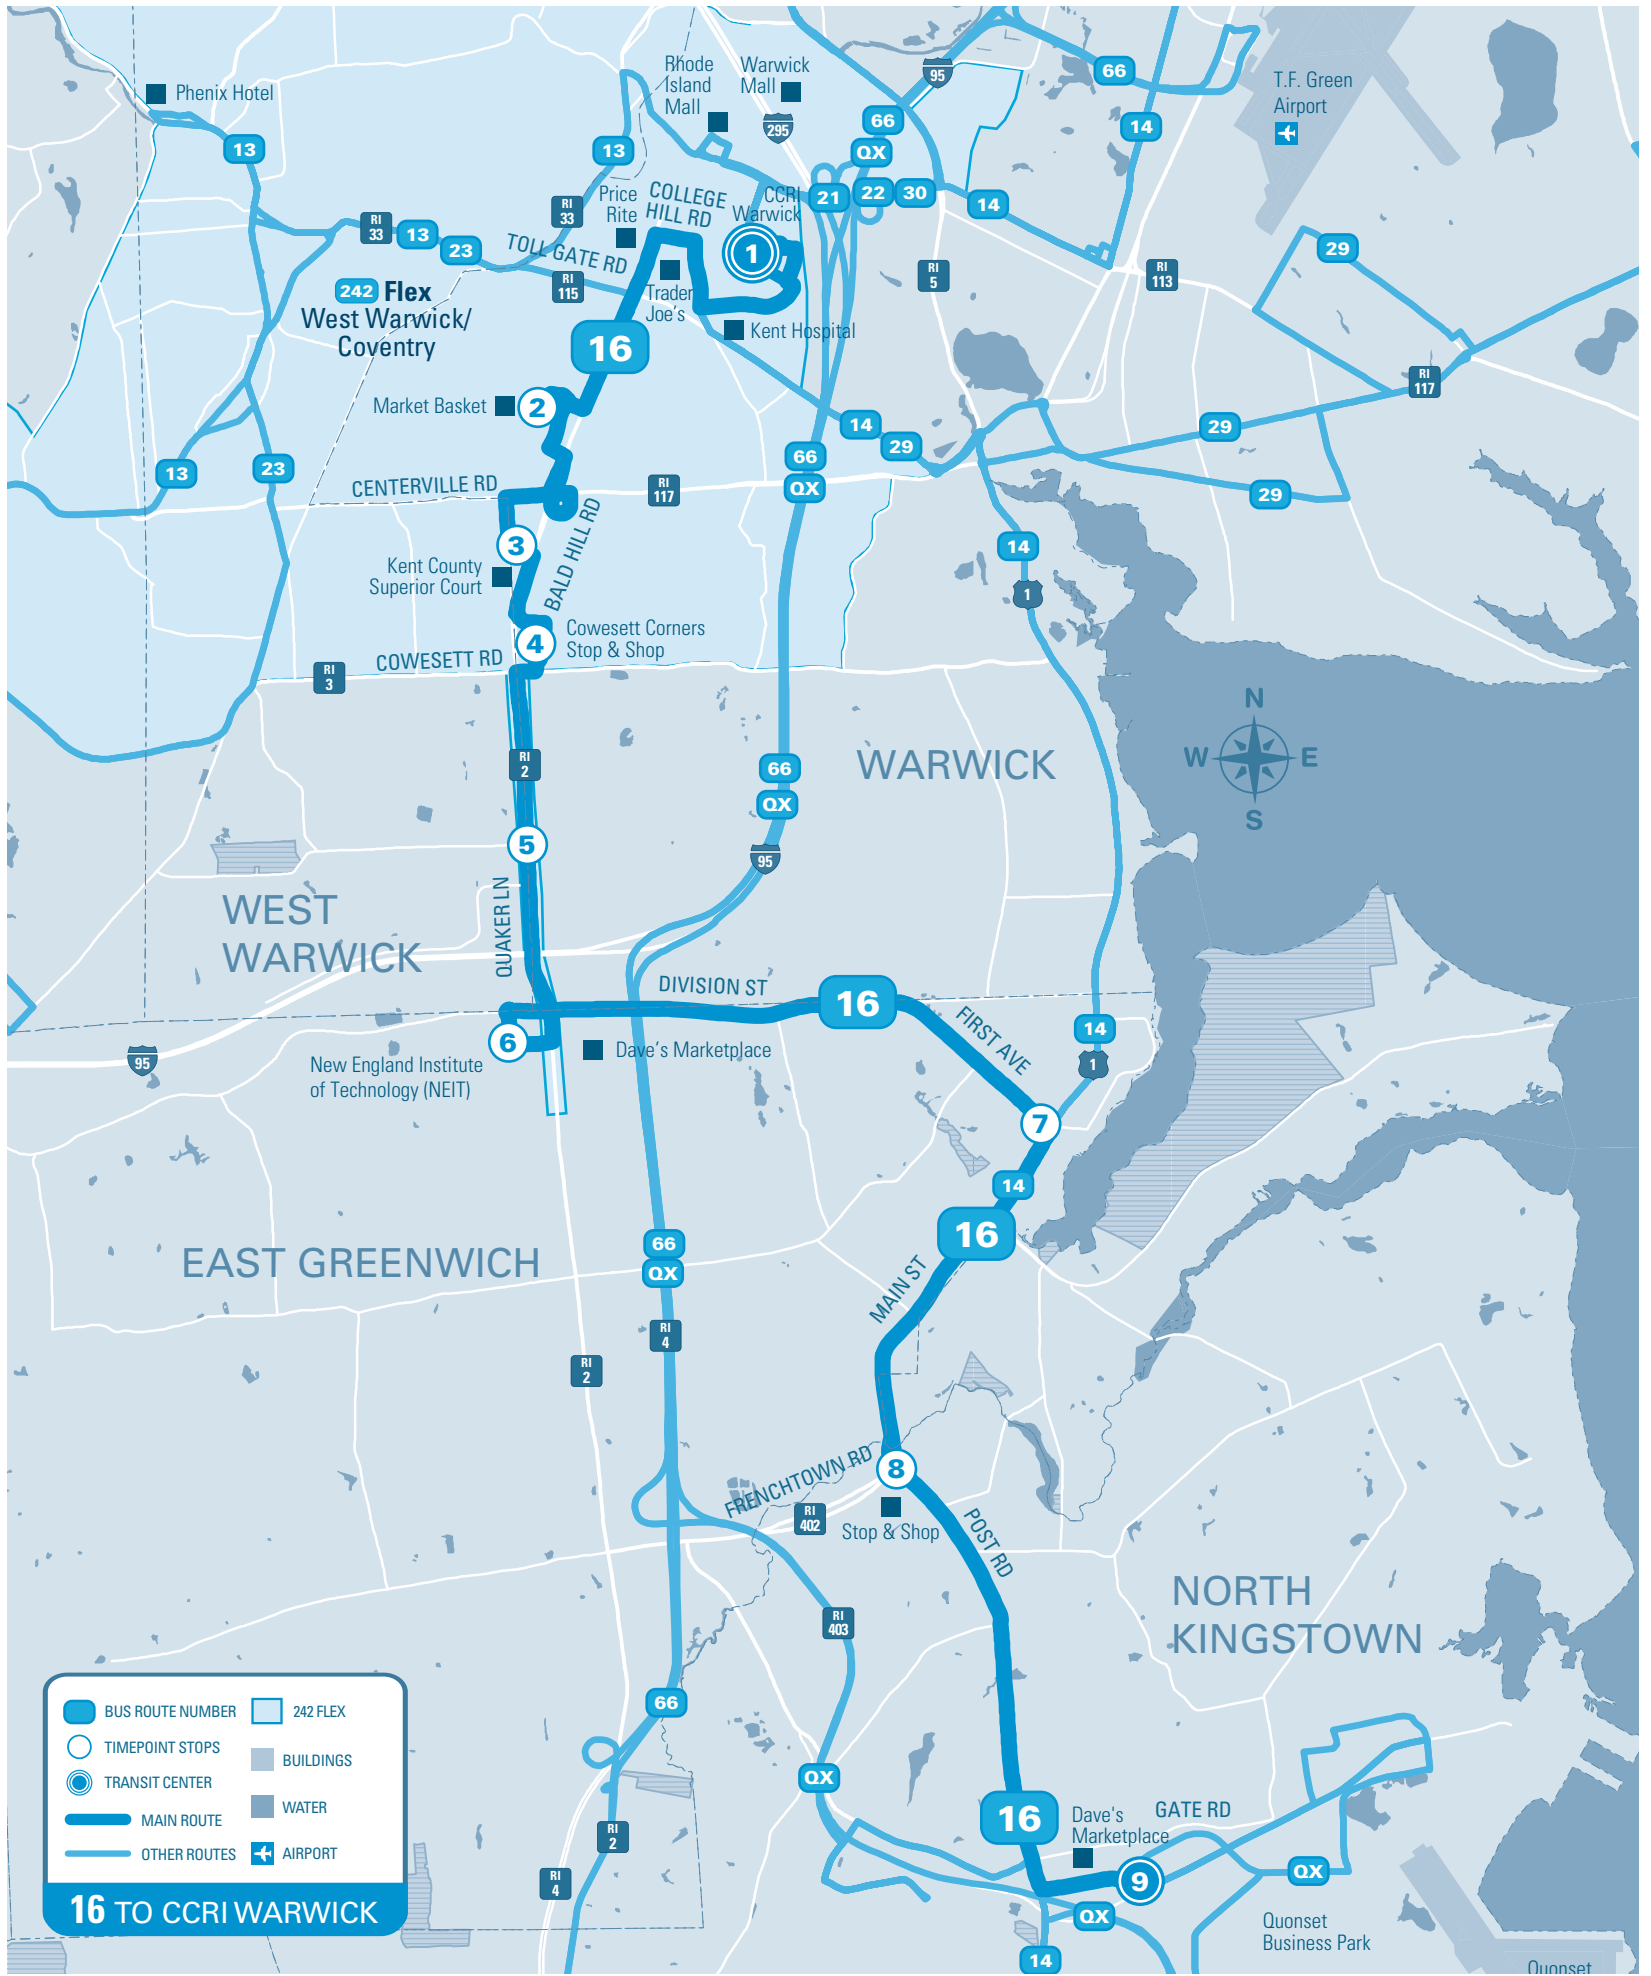

INBOUND TO CCRI WARWICK

	9	8	7	6	5	4	3	2	1
Time-point Stops	Gate Road - Quonset	Post & Frenchtown	First & Main	New England Tech (East Greenwich)	RI-2 at East Greenwich Ave.	Cowesett Corners (RI-2 & RI-3)	Kent County Courthouse	Market Basket (West Warwick)	CCRI WARWICK
MONDAY TO FRIDAY									
AM	5:27	5:32	5:37	5:43	5:48	5:51	5:53	5:59	6:05
	6:25	6:30	6:35	6:41	6:47	6:51	6:53	6:59	7:05
	7:24	7:29	7:34	7:41	7:47	7:50	7:52	7:58	8:05
	8:24	8:29	8:34	8:41	8:47	8:50	8:52	8:58	9:05
	9:24	9:29	9:34	9:41	9:47	9:50	9:52	9:58	10:05
	10:21	10:26	10:31	10:38	10:44	10:47	10:50	10:57	11:05
	11:21	11:26	11:31	11:38	11:44	11:47	11:50	11:57	12:05
PM	12:20	12:25	12:30	12:37	12:43	12:46	12:49	12:56	1:05
	1:19	1:24	1:29	1:37	1:43	1:46	1:49	1:56	2:05
	2:19	2:24	2:29	2:37	2:43	2:46	2:49	2:56	3:05
	3:18	3:23	3:28	3:36	3:42	3:46	3:49	3:56	4:05
	4:18	4:23	4:28	4:36	4:42	4:46	4:49	4:56	5:05
	5:20	5:25	5:30	5:38	5:44	5:47	5:49	5:56	6:05
	6:23	6:28	6:33	6:39	6:45	6:48	6:50	6:57	7:05
	7:24	7:29	7:34	7:40	7:46	7:49	7:51	7:57	8:05
	8:26	8:31	8:36	8:42	8:47	8:50	8:52	8:58	9:05
	9:26	9:31	9:36	9:42	9:47	9:50	9:52	9:58	10:05

	9	8	7	6	5	4	3	2	1
Time-point Stops	Gate Road - Quonset	Post & Frenchtown	First & Main	New England Tech (East Greenwich)	RI-2 at East Greenwich Ave.	Cowesett Corners (RI-2 & RI-3)	Kent County Courthouse	Market Basket (West Warwick)	CCRI WARWICK
SATURDAY									
AM	6:27	6:32	6:37	6:43	6:48	6:51	6:53	6:59	7:05
	7:26	7:31	7:36	7:43	7:48	7:51	7:53	7:59	8:05
	8:25	8:30	8:35	8:42	8:47	8:50	8:52	8:58	9:05
	9:24	9:29	9:34	9:41	9:46	9:49	9:51	9:58	10:05
	10:24	10:29	10:34	10:40	10:45	10:48	10:50	10:57	11:05
	11:23	11:28	11:33	11:39	11:44	11:47	11:49	11:56	12:05
PM	12:22	12:27	12:32	12:38	12:43	12:46	12:48	12:55	1:05
	1:22	1:27	1:32	1:38	1:43	1:46	1:48	1:55	2:05
	2:20	2:25	2:30	2:36	2:42	2:46	2:48	2:55	3:05
	3:20	3:25	3:30	3:36	3:42	3:46	3:48	3:55	4:05
	4:20	4:25	4:30	4:36	4:42	4:46	4:48	4:55	5:05
	5:23	5:28	5:33	5:39	5:44	5:47	5:49	5:56	6:05
	6:23	6:28	6:33	6:39	6:45	6:48	6:50	6:57	7:05
	7:25	7:30	7:35	7:41	7:46	7:49	7:51	7:57	8:05
	8:25	8:30	8:35	8:41	8:47	8:50	8:52	8:58	9:05
	9:26	9:31	9:36	9:42	9:47	9:50	9:52	9:58	10:05