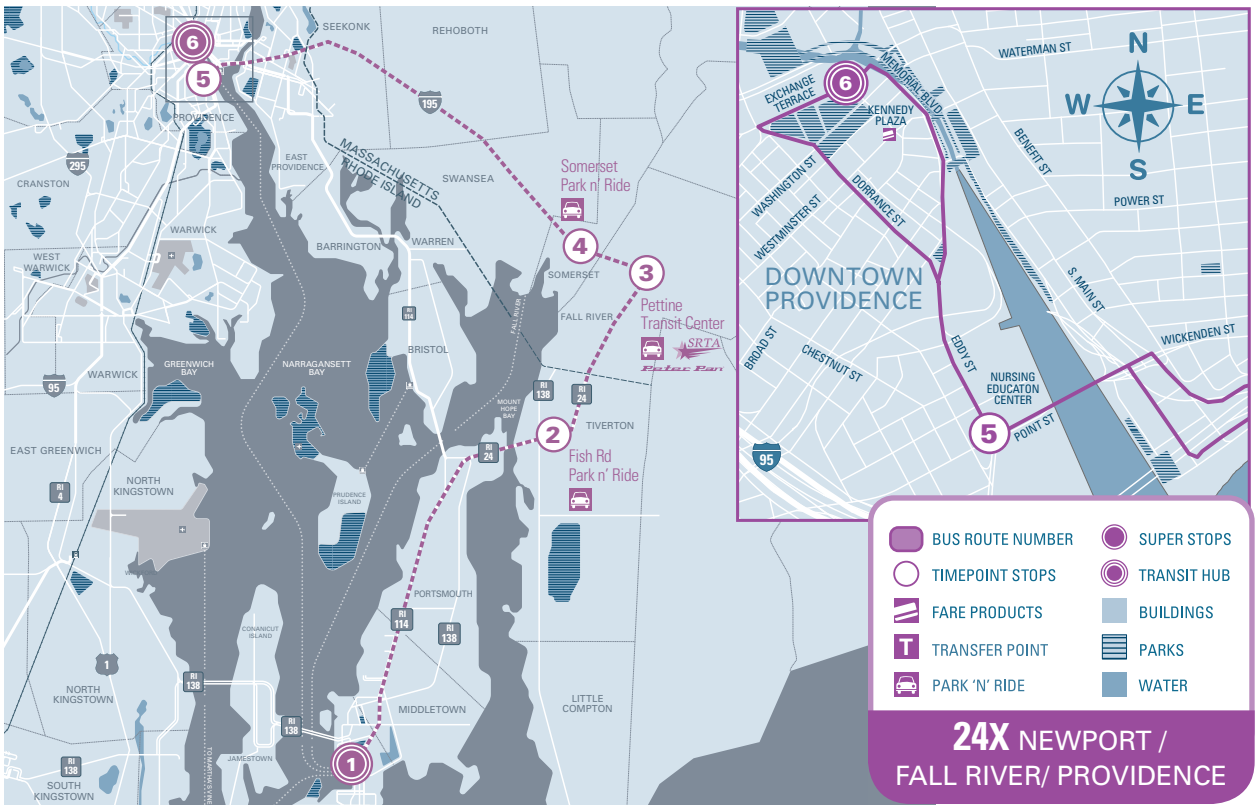

Bus Schedule Information • Para información llame:

401-781-9400 or 401-747-3529 TDD
www.ripta.com

*Subject to change

24X

Newport / Fall River/ Providence

EXPRESS SERVICE

MAJOR STOPS

- 1 NEWPORT
VISITOR'S CENTER**
- 2 Fish Road
Park-n-Ride**
- 3 Pettine Transit Center,
Fall River**
- 4 Somerset
Park-n-Ride Lot**
- 5 Eddy & Point**
- 6 KENNEDY PLAZA Stop X**

Effective 9/3/19

FREQUENCY

Monday to Friday
Inbound: 3 a.m. trips / 3 p.m. trips
Outbound: 3 a.m. trips / 3 p.m. trips
Saturday / Sunday / Holiday: no service

FARES

Single Trip: \$2.00
Transfer: \$1.00 valid for 2 hours
1 Day Pass: \$6 onboard only
7 Day Pass: \$25 onboard only

INFO
Log on at
RIPTA.COM

RIPTA

RHODE ISLAND PUBLIC TRANSIT AUTHORITY

	①	②	③	④	⑤	⑥	
Timepoint Stops	Newport Visitor's Center	Fish Road Park-n-Ride	Pettine Transit Center, Fall River	Somerset Park-n-Ride Lot	Eddy & Point	KENNEDY PLAZA	
TRANSFER	HUB		SRTA, Peter Pan		1, 3, 58, 62, 92	HUB	
M-F to PROV	AM	5:53	6:23	6:35	6:41	6:58	7:03
		6:35	7:05	7:17	7:23	7:40	7:45
		7:35	8:05	8:17	8:23	8:40	8:45
	PM	5:35	6:05	6:17	6:23	6:40	6:45
		6:05	6:35	6:47	6:53	7:10	7:15
		6:55	7:25	7:37	7:43	8:00	8:05

	⑥	⑤	④	③	②	①
Timepoint Stops	KENNEDY PLAZA	Eddy & Point	Somerset Park-n-Ride Lot	Pettine Transit Center, Fall River	Fish Road Park-n-Ride	Newport Visitor's Center
TRANSFER	HUB	1, 3, 58, 62, 92		SRTA, Peter Pan		HUB
M-F to NEWPORT	AM	7:20	7:25	7:42	7:48	8:30
		8:00	8:05	8:22	8:28	9:10
		9:00	9:05	9:22	9:28	10:10
	PM	4:10	4:15	4:32	4:38	5:20
		4:40	4:45	5:02	5:08	5:50
		5:30	5:35	5:52	5:58	6:40