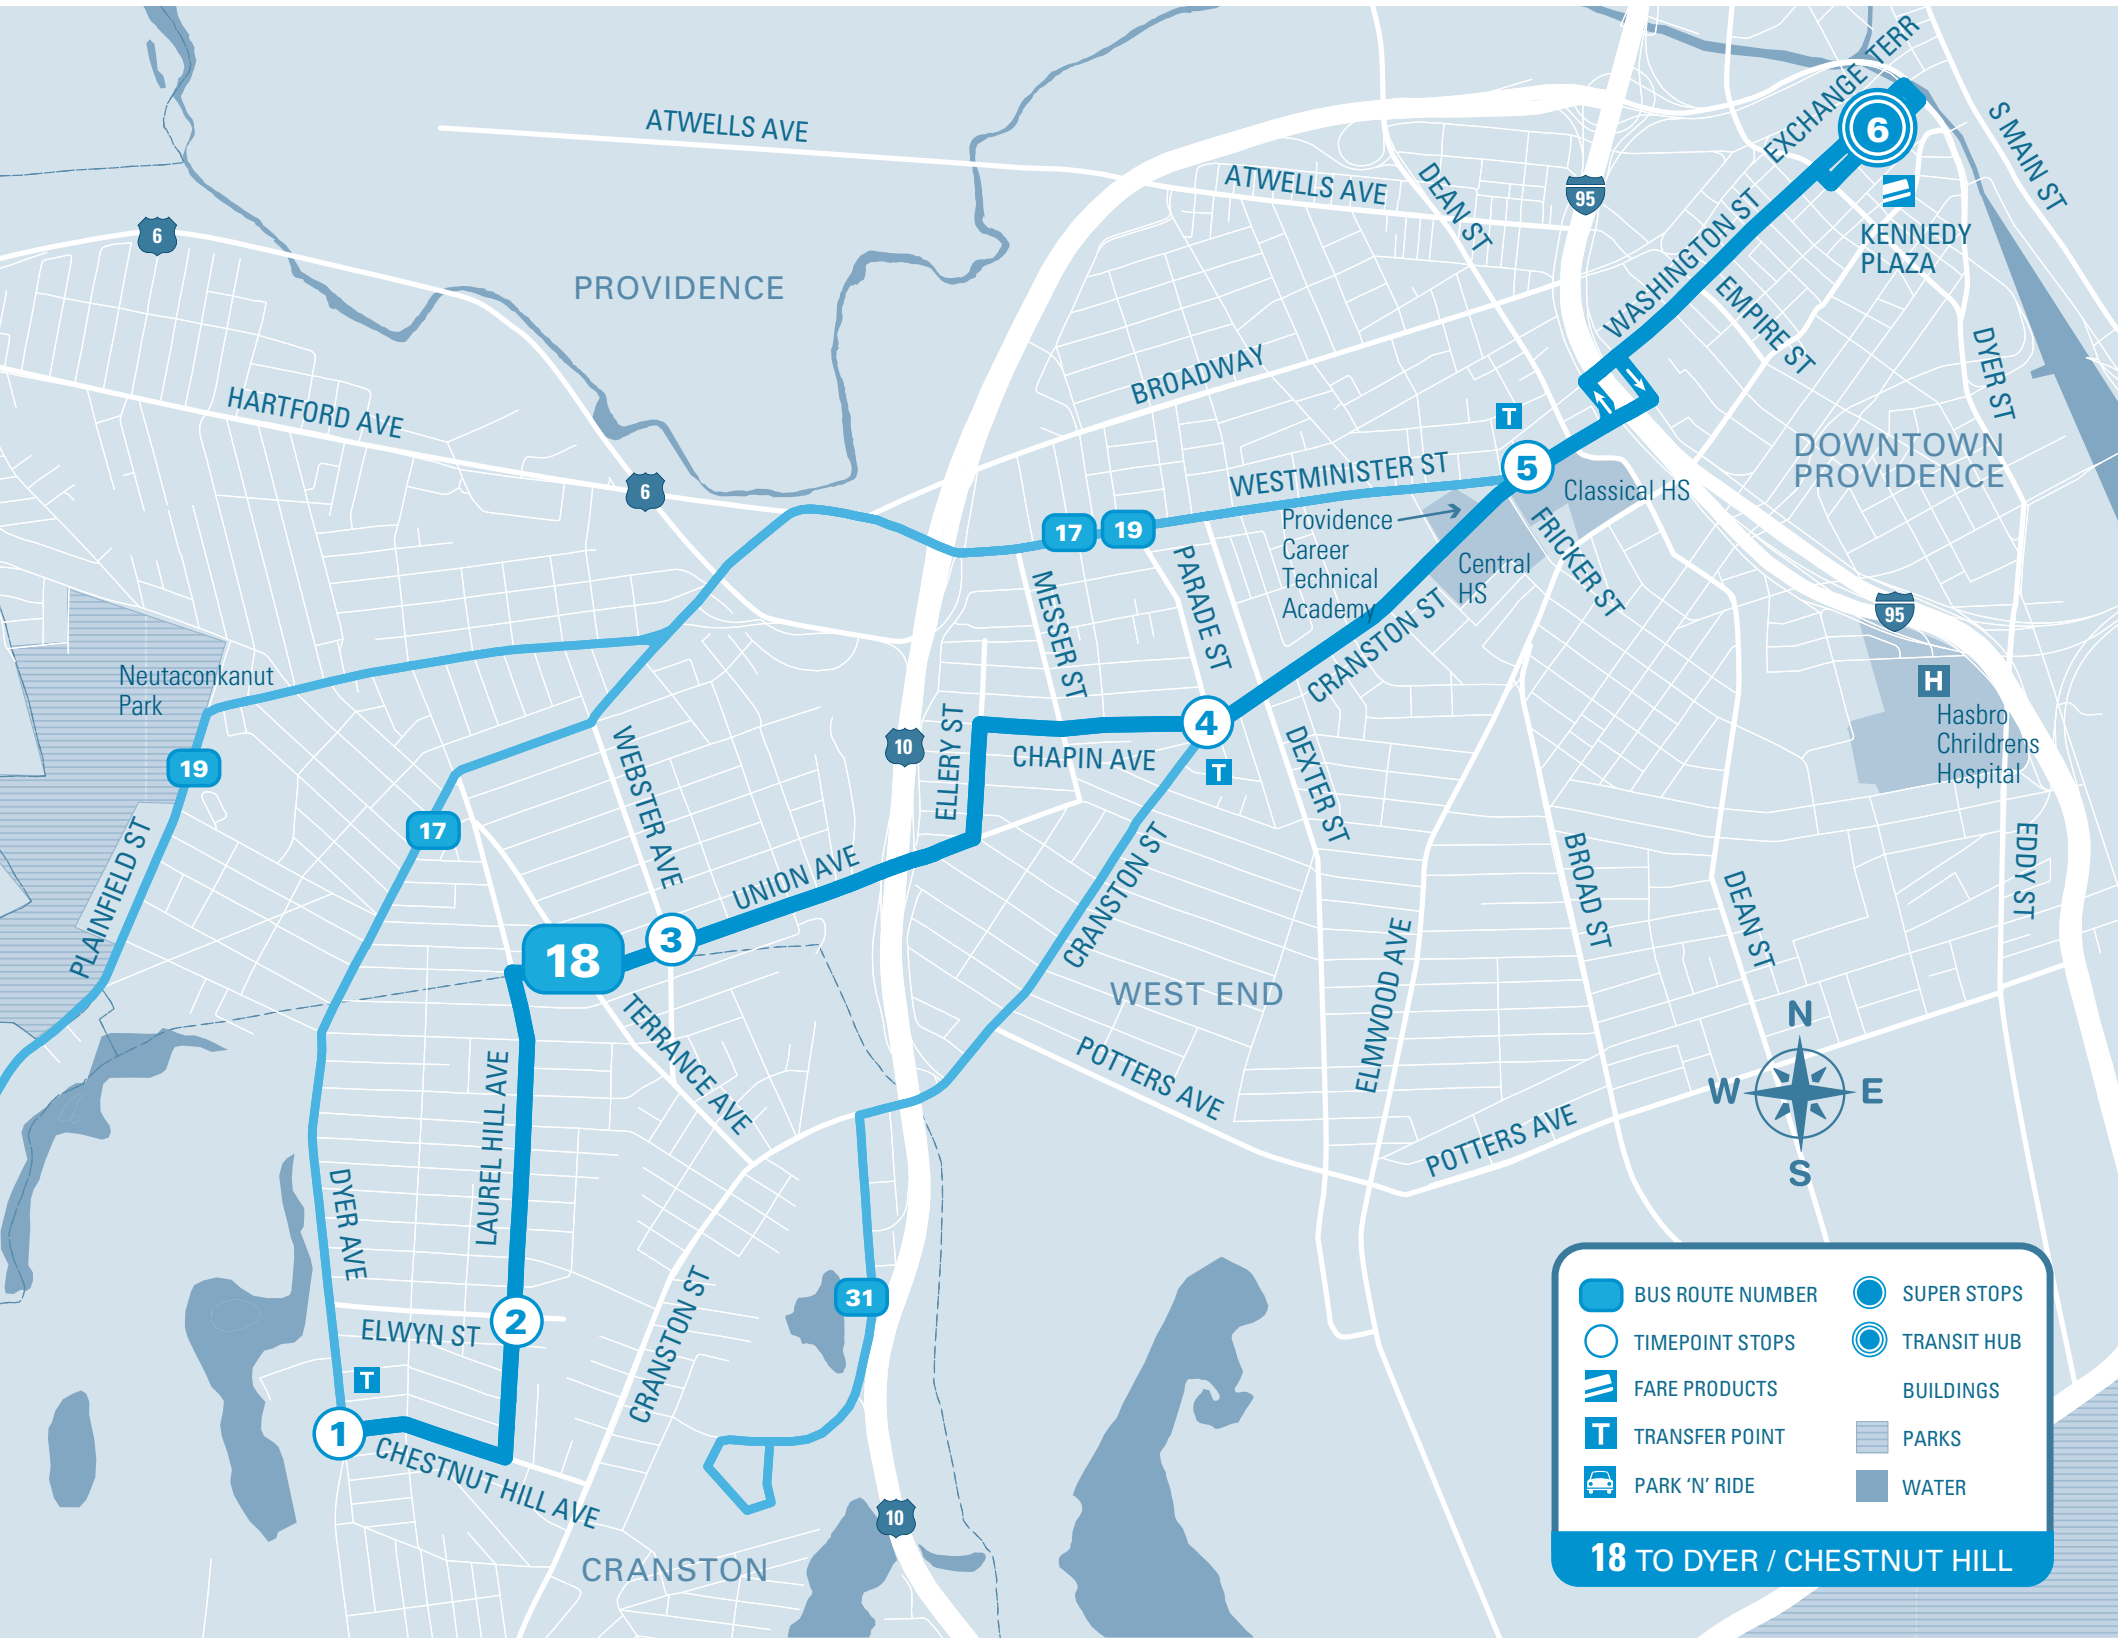

RIPTA Cash Fares*

Full Fare • Tarifa Básica.....	$2.00
Transfers • Transbordo.....	$1.00
Day Pass • Pase de día.....	$6.00
7 Day Pass • Pase de 7 días.....	$25.00
Monthly Pass • Pase Mensual.....	$70.00
10 Ride Pass (w/Transfer) •	
Pase de 10 Viajes (con transbordo).....	$20.00
Children under 5 ride free when accompanied by an adult	
Children 12 years of age and under must be accompanied by an adult	

2020 Holidays

RIPTA will operate Sunday / Holiday service on the following days:

- **New Year's Day** - Wednesday, January 1
- **Dr. Martin Luther King, Jr. Day** - Monday, January 20
- **Memorial Day** - Monday, May 25
- **Independence Day** - Saturday, July 4
- **Victory Day** - Monday, August 10
- **Labor Day** - Monday, September 7
- **Columbus Day** - Monday, October 12
- **Veterans Day** - Wednesday, November 11
- **Thanksgiving Day** - Thursday, November 26
- **Christmas Day** - Friday, December 25

RIPTA offers a Reduced Fare Bus Pass Program for Seniors, People with Disabilities, and Medicare Card Holders. Please visit www.ripta.com for details.

RIPTA ofrece un Pase de Tarifa Reducida a los Adultos Mayores, Personas con Discapacidades y cualquier persona con una una Tarjeta de Indentificación de Medicare. Para más información, visite www.ripta.com.

Bus Schedule Information •
Para información llame:
401-781-9400 or 401-747-3529 TDD
www.ripta.com

*Subject to change

Timepoint Stops									
	Waterman & Wayland (Wayland Square)	Tunnel & Thayer	KENNEDY PLAZA Stop C	West-minster & Cranston	Cranston & Parade	Webster & Union	Laurel Hill & Elwyn	Dyer & Chestnut	
TRANSFER			HUB						
MONDAY TO FRIDAY	AM	.....	.....	6:16	6:22	6:25	6:29	6:32	6:35
		.....	.....	6:46	6:52	6:55	6:59	7:02	7:05
		.....	.....	7:16	7:23	7:27	7:32	7:35	7:38
		7:37	7:41	7:46	7:53	7:57	8:02	8:05	8:08
		.....	.....	8:16	8:23	8:27	8:32	8:35	8:38
	8:37	8:41	8:46	8:53	8:57	9:02	9:05	9:08	
	9:37	9:41	9:46	9:53	9:57	10:02	10:05	10:08	
	10:37	10:41	10:46	10:53	10:57	11:02	11:05	11:08	
	11:37	11:41	11:46	11:53	11:57	12:02	12:05	12:08	
	12:37	12:41	12:46	12:53	12:57	1:02	1:05	1:08	
PM	1:37	1:41	1:46	1:54	1:58	2:04	2:07	2:10	
	2:37	2:41	2:46	2:54	2:58	3:04	3:07	3:10	
	.....	.....	3:16	3:24	3:28	3:34	3:37	3:40	
	3:37	3:41	3:46	3:54	3:58	4:04	4:07	4:10	
	.....	.....	4:16	4:24	4:28	4:34	4:37	4:40	
	4:37	4:41	4:46	4:54	4:58	5:04	5:07	5:10	
	.....	.....	5:16	5:24	5:28	5:34	5:37	5:40	
	5:37	5:41	5:46	5:54	5:58	6:04	6:07	6:10	
	6:39	6:42	6:46	6:53	6:56	7:01	7:04	7:07	
	7:39	7:42	7:46	7:53	7:56	8:01	8:04	8:07	

Timepoint Stops									
	Waterman & Wayland (Wayland Square)	Tunnel & Thayer	KENNEDY PLAZA Stop C	West-minster & Cranston	Cranston & Parade	Webster & Union	Laurel Hill & Elwyn	Dyer & Chestnut	
TRANSFER			HUB						
SATURDAY	AM	.....	.....	7:24	7:31	7:34	7:39	7:42	7:45
		.....	.....	8:24	8:31	8:34	8:39	8:42	8:45
		.....	.....	9:24	9:31	9:34	9:39	9:42	9:45
		.....	.....	10:24	10:31	10:34	10:39	10:42	10:45
		.....	.....	11:24	11:31	11:34	11:39	11:42	11:45
	.....	.....	12:24	12:31	12:34	12:39	12:42	12:45	
	.....	.....	1:24	1:31	1:34	1:39	1:42	1:45	
	.....	.....	2:24	2:31	2:34	2:39	2:42	2:45	
	.....	.....	3:24	3:31	3:34	3:39	3:42	3:45	
	.....	.....	4:24	4:31	4:34	4:39	4:42	4:45	
PM	.....	.....	5:24	5:31	5:34	5:39	5:42	5:45	
	.....	.....	6:24	6:31	6:34	6:39	6:42	6:45	
	.....	.....	7:24	7:31	7:34	7:39	7:42	7:45	

SUNDAY / HOLIDAY: No Service

2020 Holidays

RIPTA will operate Sunday / Holiday service on the following days:

- **New Year's Day** - Wednesday, January 1
- **Dr. Martin Luther King, Jr. Day** - Monday, January 20
- **Memorial Day** - Monday, May 25
- **Independence Day** - Saturday, July 4
- **Victory Day** - Monday, August 10
- **Labor Day** - Monday, September 7
- **Columbus Day** - Monday, October 12
- **Veterans Day** - Wednesday, November 11
- **Thanksgiving Day** - Thursday, November 26
- **Christmas Day** - Friday, December 25