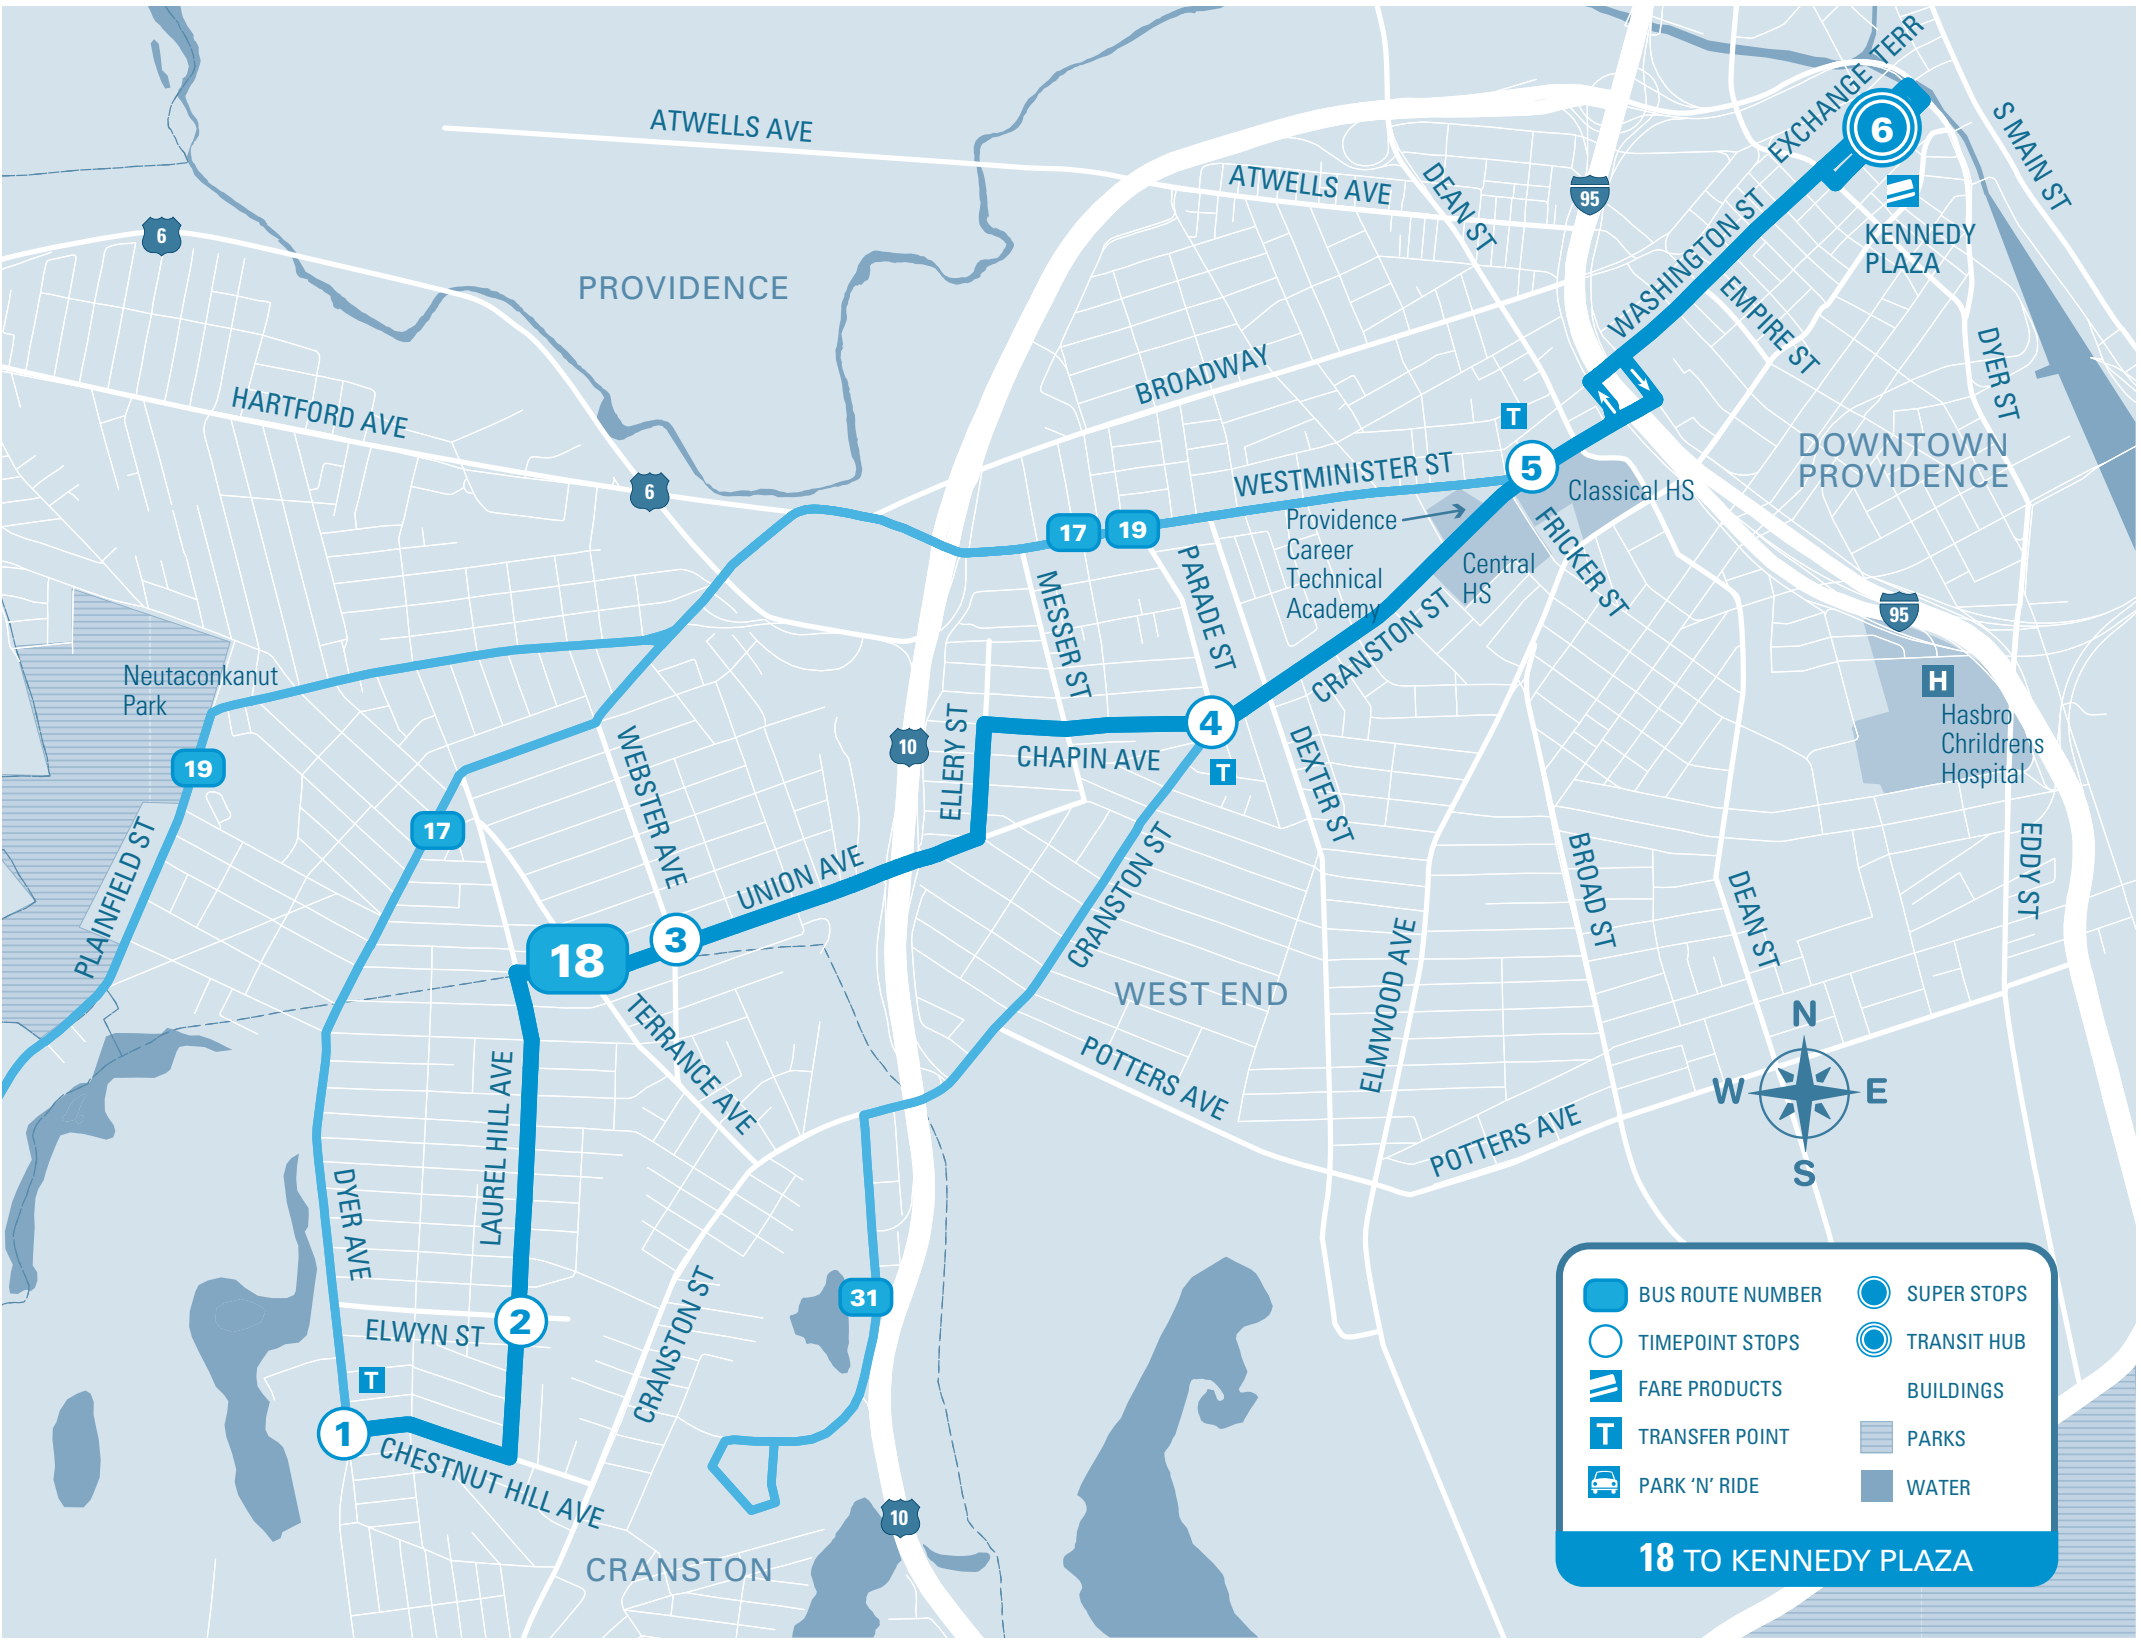

Timepoint Stops: Dyer & Chestnut, Laurel Hill & Elwyn, Webster & Union, Cranston & Parade, Cranston & Westminister, **KENNEDY PLAZA Stop C**, Tunnel & Thayer, Waterman & Wayland (Wayland Square)

MONDAY TO FRIDAY

AM	1	2	3	4	5	6	Tunnel & Thayer	Waterman & Wayland (Wayland Square)
	6:27	6:29	6:32	6:36	6:39	6:45	6:50	6:53
	6:54	6:56	6:59	7:03	7:07	7:15	.....	.....
	7:23	7:25	7:28	7:33	7:37	7:45	7:51	7:55
	7:54	7:56	7:59	8:04	8:08	8:16	.....	.....
	8:23	8:25	8:28	8:33	8:37	8:45	8:51	8:55
	8:53	8:55	8:58	9:03	9:07	9:15	.....	.....
	9:23	9:25	9:28	9:33	9:37	9:45	9:51	9:55
	10:23	10:25	10:28	10:33	10:37	10:45	10:51	10:55
	11:23	11:25	11:28	11:33	11:37	11:45	11:51	11:55
	12:23	12:25	12:28	12:33	12:37	12:45	12:51	12:55
PM	1	2	3	4	5	6	Tunnel & Thayer	Waterman & Wayland (Wayland Square)
	1:21	1:23	1:26	1:31	1:36	1:45	1:51	1:55
	2:21	2:23	2:26	2:31	2:36	2:45	2:51	2:55
	2:52	2:54	2:57	3:02	3:07	3:16	.....	.....
	3:21	3:23	3:26	3:31	3:36	3:45	3:51	3:55
	3:52	3:54	3:57	4:02	4:07	4:16	.....	.....
	4:21	4:23	4:26	4:31	4:36	4:45	4:51	4:55
	4:52	4:54	4:57	5:02	5:07	5:16	.....	.....
	5:21	5:23	5:26	5:31	5:36	5:45	5:51	5:55
	6:26	6:28	6:31	6:35	6:38	6:45	6:50	6:53
	7:26	7:28	7:31	7:35	7:38	7:45	7:50	7:53