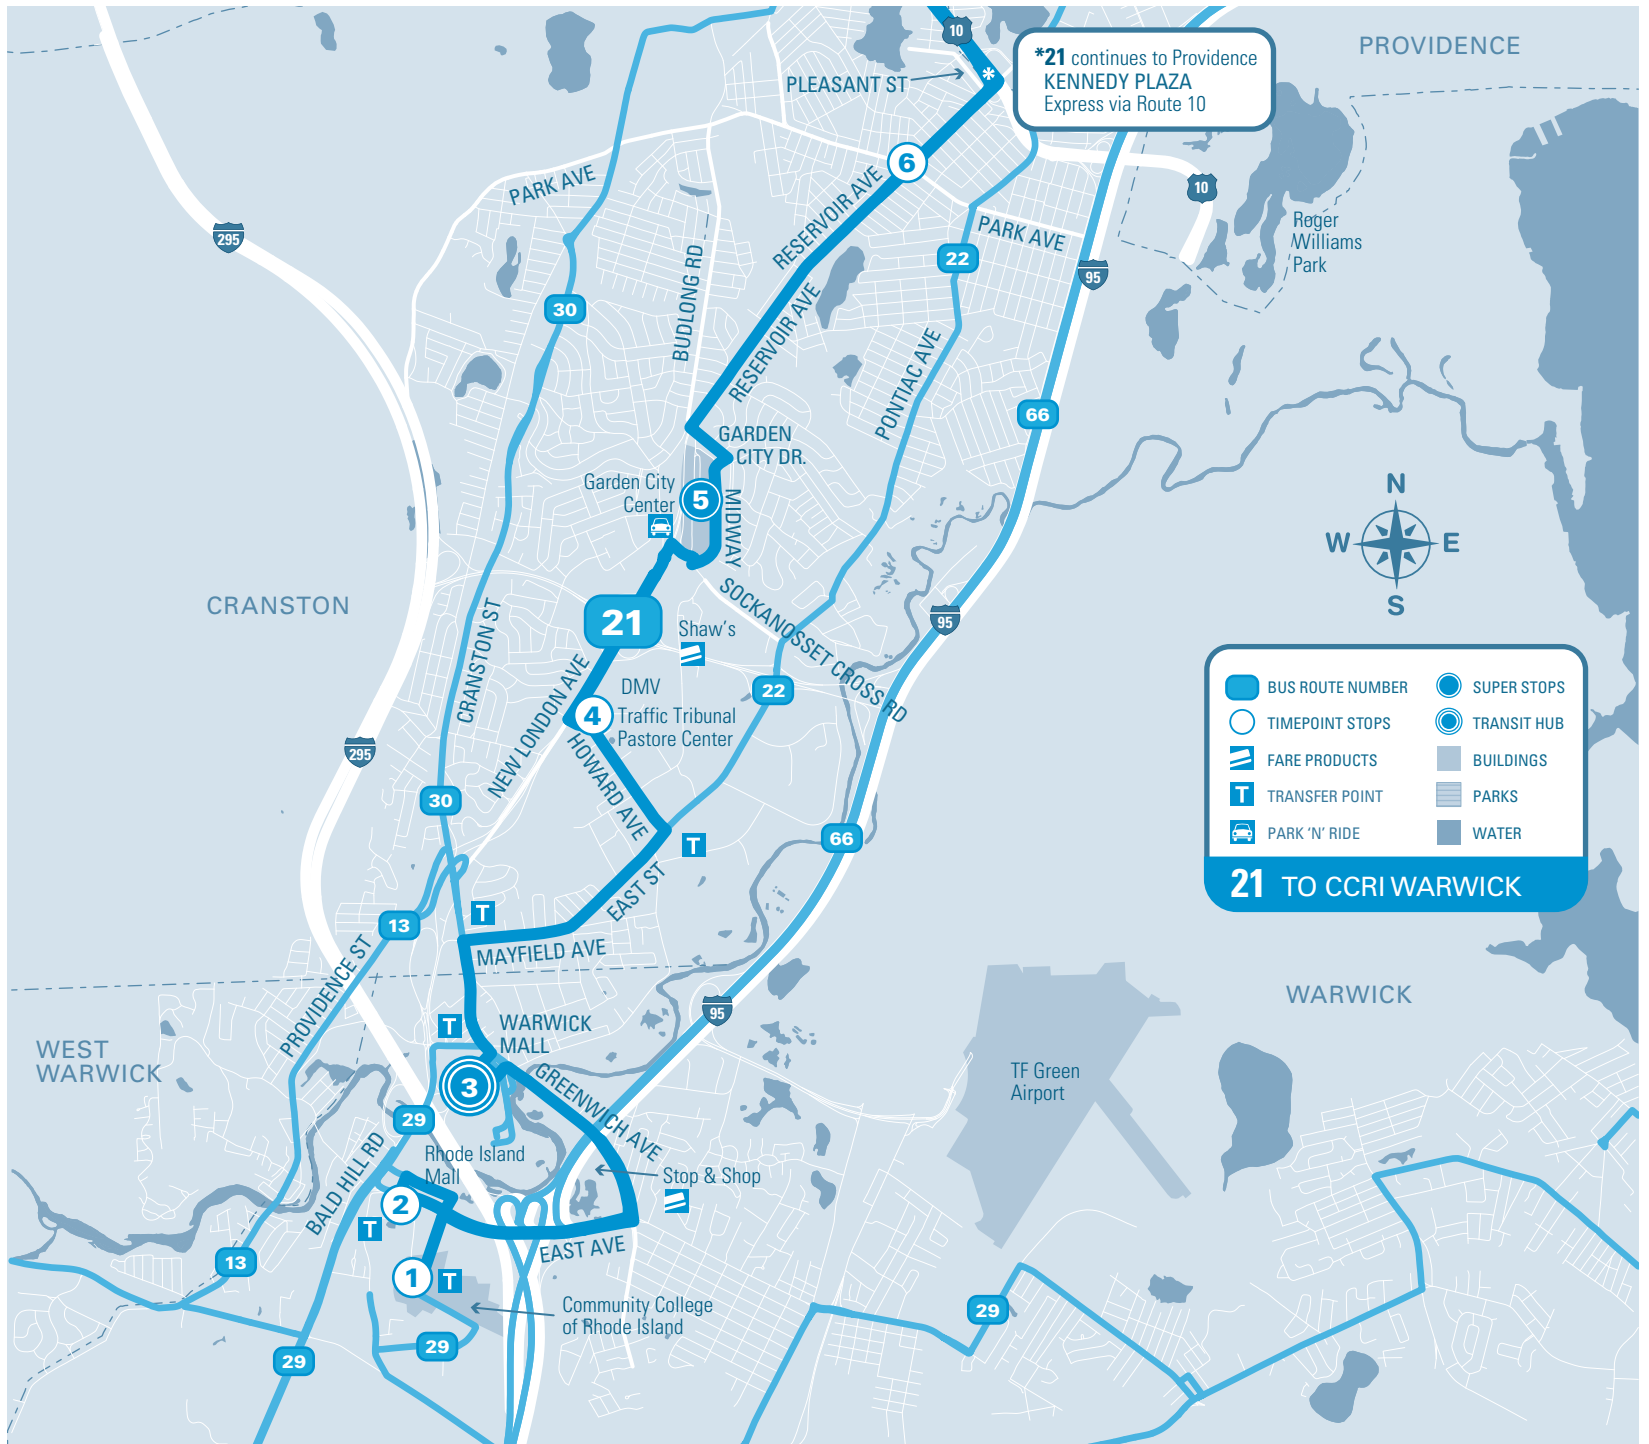

Timepoint Stops	MONDAY TO FRIDAY						
	KENNEDY PLAZA Stop C	Reservoir & Park	Garden City (Midway Road)	Traffic Tribunal Pastore Ctr.	WAR-WICK MALL	RI Mall (Sears Bus Stop)	CCRI Warwick
TRANSFER	HUB				HUB	29	29
AM	6:10	6:19	6:25	6:31	6:39	6:46	6:48
	6:40	6:49	6:55	7:01	7:10	7:17	7:19
	7:10	7:20	7:26	7:33	7:42	7:49	7:51
	7:40	7:50	7:56	8:03	8:12	8:19	8:21
	8:10	8:20	8:26	8:33	8:42	8:49	8:51
	8:40	8:50	8:56	9:03	9:12	9:19	9:21
	9:10	9:20	9:26	9:33	9:42	9:49	9:51
	9:40	9:50	9:56	10:03	10:12	10:20	10:22
	10:10	10:20	10:26	10:33	10:42	10:50	10:52
	10:40	10:50	10:56	11:03	11:12	11:20	11:22
PM	11:10	11:20	11:26	11:33	11:42	11:50	11:52
	11:40	11:50	11:56	12:03	12:12	12:20	12:22
	12:10	12:20	12:26	12:33	12:42	12:50	12:52
	12:40	12:50	12:56	1:03	1:12	1:20	1:22
	1:10	1:20	1:26	1:33	1:42	1:50	1:52
	1:40	1:50	1:56	2:03	2:12	2:20	2:22
	2:10	2:20	2:26	2:33	2:42	2:50	2:52
	2:40	2:50	2:56	3:03	3:12	3:21	3:23
	3:10	3:23	3:30	3:37	3:46	3:55	3:57
	3:40	3:53	4:00	4:07	4:16	4:25	4:27
4:10	4:23	4:30	4:37	4:46	4:55	4:57	
4:40	4:53	5:00	5:07	5:16	5:25	5:27	
5:10	5:23	5:30	5:37	5:46	5:55	5:57	
5:40	5:53	6:00	6:06	6:14	6:22	6:24	
6:10	6:20	6:25	6:31	6:39	6:47	6:49	
6:40	6:50	6:55	7:01	7:09	7:16	7:18	
7:10	7:20	7:25	7:31	7:39	7:46	7:48	
7:50	8:00	8:05	8:11	8:19	8:26	8:28	
8:30	8:40	8:45	8:51	8:59	9:06	9:08	
9:10	9:20	9:25	9:31	9:39	9:46	9:48	
9:50	10:00	10:05	10:11	10:19	10:26	10:28	

Timepoint Stops	SATURDAY						
	KENNEDY PLAZA Stop C	Reservoir & Park	Garden City (Midway Road)	Traffic Tribunal Pastore Ctr.	WAR-WICK MALL	RI Mall (Sears Bus Stop)	CCRI Warwick
TRANSFER	HUB				HUB	29	29
AM	7:00	7:10	7:16	7:22	7:30	7:38	7:40
	7:35	7:45	7:51	7:57	8:05	8:13	8:15
	8:10	8:20	8:26	8:32	8:40	8:48	8:50
	8:50	9:00	9:06	9:12	9:20	9:28	9:30
	9:30	9:40	9:46	9:52	10:00	10:08	10:10
	10:10	10:20	10:26	10:32	10:40	10:48	10:50
	10:50	11:00	11:06	11:12	11:21	11:30	11:32
	11:30	11:41	11:47	11:53	12:02	12:11	12:13
	12:10	12:21	12:27	12:33	12:42	12:51	12:53
	12:50	1:01	1:07	1:13	1:22	1:31	1:33
PM	1:30	1:41	1:47	1:53	2:02	2:11	2:13
	2:10	2:21	2:27	2:33	2:42	2:51	2:53
	2:50	3:01	3:07	3:13	3:22	3:31	3:33
	3:30	3:41	3:47	3:53	4:02	4:11	4:13
	4:10	4:20	4:26	4:32	4:41	4:50	4:52
	4:50	5:00	5:06	5:12	5:21	5:30	5:32
	5:30	5:40	5:46	5:52	6:01	6:09	6:11
	6:10	6:20	6:26	6:32	6:40	6:48	6:50
	6:50	7:00	7:06	7:12	7:20	7:28	7:30
	7:30	7:40	7:46	7:52	8:00	8:08	8:10
8:10	8:20	8:26	8:32	8:40	8:48	8:50	
8:50	9:00	9:06	9:12	9:20	9:28	9:30	
9:40	9:50	9:56	10:02	10:10	10:18	10:20	
10:10	10:20	10:26	10:32	10:40	10:48	10:50	
10:50	11:00	11:06	11:12	11:20	11:28	11:30	

2020 Holidays

RIPTA will operate Sunday / Holiday service on the following days:

- **New Year's Day** - Wednesday, January 1
- **Dr. Martin Luther King, Jr. Day** - Monday, January 20
- **Memorial Day** - Monday, May 25
- **Independence Day** - Saturday, July 4
- **Victory Day** - Monday, August 10
- **Labor Day** - Monday, September 7
- **Columbus Day** - Monday, October 12
- **Veterans Day** - Wednesday, November 11
- **Thanksgiving Day** - Thursday, November 26
- **Christmas Day** - Friday, December 25

RIPTA Cash Fares*