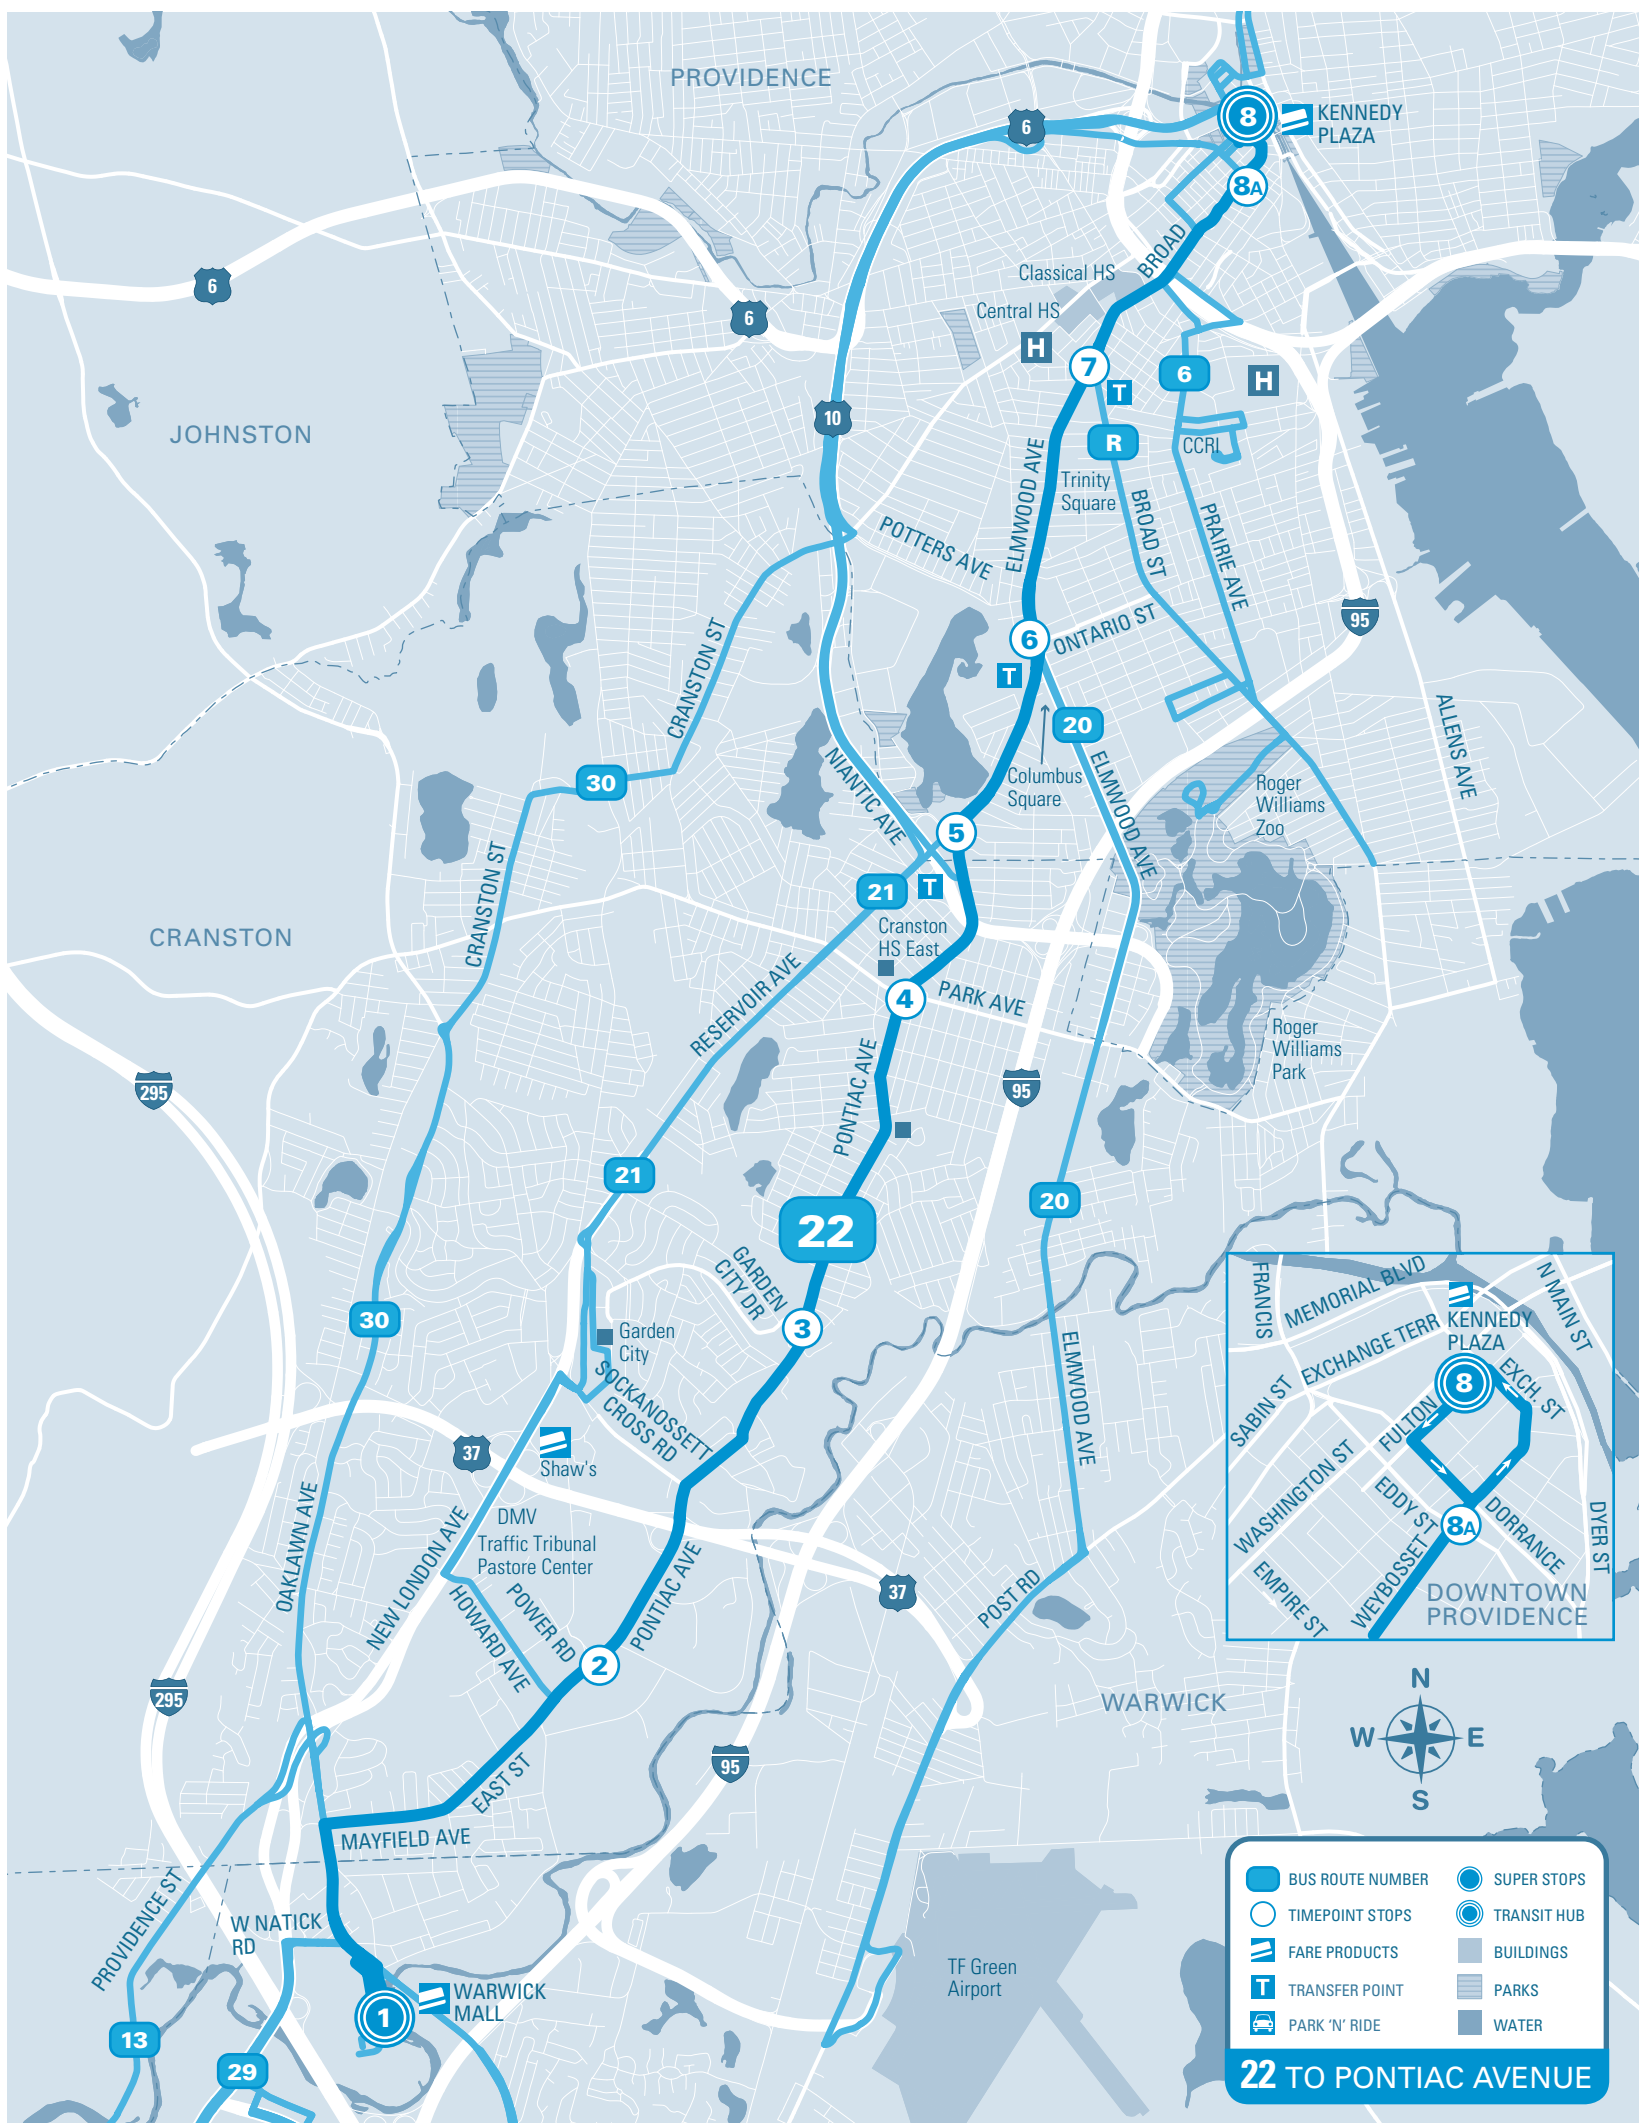

8	7	6	5	4	3	2	1
	KEN-NEDY PLAZA Stop C	Elmwood & Broad	Elmwood & Reservoir	Pontiac & Reservoir	Pontiac & Park	Pontiac & Garden City Dr.	Pontiac & Power	WARWICK MALL
MONDAY TO FRIDAY	AM							
	5:50	5:55	5:59	6:01	6:04	6:07	6:12	6:18
	6:20	6:25	6:29	6:31	6:34	6:37	6:42	6:48
	6:50	6:55	6:59	7:01	7:04	7:08	7:14	7:21
	7:20	7:27	7:32	7:35	7:38	7:42	7:48	7:55
	7:24	7:31	7:36	.....	.....	.....	.....	.....
	7:50	7:57	8:02	8:05	8:08	8:12	8:18	8:25
	8:20	8:27	8:32	8:35	8:38	8:42	8:48	8:55
	8:50	8:57	9:02	9:05	9:08	9:12	9:18	9:25
	9:20	9:27	9:32	9:35	9:38	9:42	9:48	9:55
	9:50	9:57	10:02	10:05	10:08	10:12	10:18	10:25
	10:20	10:27	10:32	10:35	10:38	10:42	10:48	10:55
	10:50	10:57	11:02	11:05	11:08	11:12	11:18	11:25
	11:20	11:27	11:32	11:35	11:38	11:42	11:48	11:55
	11:50	11:57	12:02	12:05	12:08	12:12	12:18	12:25
	12:20	12:27	12:32	12:35	12:38	12:42	12:48	12:55
	12:50	12:57	1:02	1:05	1:09	1:13	1:19	1:26
	1:20	1:28	1:34	1:37	1:41	1:45	1:51	1:58
1:50	1:58	2:04	2:07	2:11	2:15	2:21	2:28	
2:20	2:28	2:34	2:37	2:41	2:45	2:51	2:58	
2:50	2:58	3:04	3:07	3:11	3:15	3:21	3:28	
3:20	3:28	3:34	3:37	3:41	3:45	3:51	3:58	
3:50	3:58	4:04	4:07	4:11	4:15	4:21	4:28	
4:20	4:28	4:34	4:37	4:41	4:45	4:51	4:58	
4:50	4:58	5:04	5:07	5:11	5:15	5:21	5:28	
5:20	5:28	5:34	5:37	5:41	5:45	5:51	5:58	
5:50	5:58	6:04	6:06	6:09	6:13	6:18	6:24	
6:20	6:26	6:31	6:33	6:36	6:40	6:45	6:51	
7:05	7:11	7:16	7:18	7:21	7:25	7:30	7:36	
7:50	7:56	8:01	8:03	8:06	8:10	8:15	8:21	
8:35	8:41	8:46	8:48	8:51	8:55	9:00	9:06	
9:15	9:21	9:26	9:28	9:31	9:35	9:40	9:46	
10:00	10:06	10:11	10:13	10:16	10:20	10:25	10:31	
PM								

(a) Trip terminates at Alvarez School and only operates when Providence Public Schools are in session.

2016 Holidays

RIPTA will operate Sunday / Holiday service on the following days:

- **New Years Day** - Friday, January 1
- **Dr. Martin Luther King Jr. Day** - Monday, January 18
- **Memorial Day** - Monday, May 30
- **Independence Day** - Monday, July 4
- **Victory Day** - Monday, August 8
- **Labor Day** - Monday, September 5
- **Columbus Day** - Monday, October 10
- **Veterans' Day** - Friday, November 11
- **Thanksgiving Day** - Thursday, November 24
- **Christmas Day** - Sunday, December 25