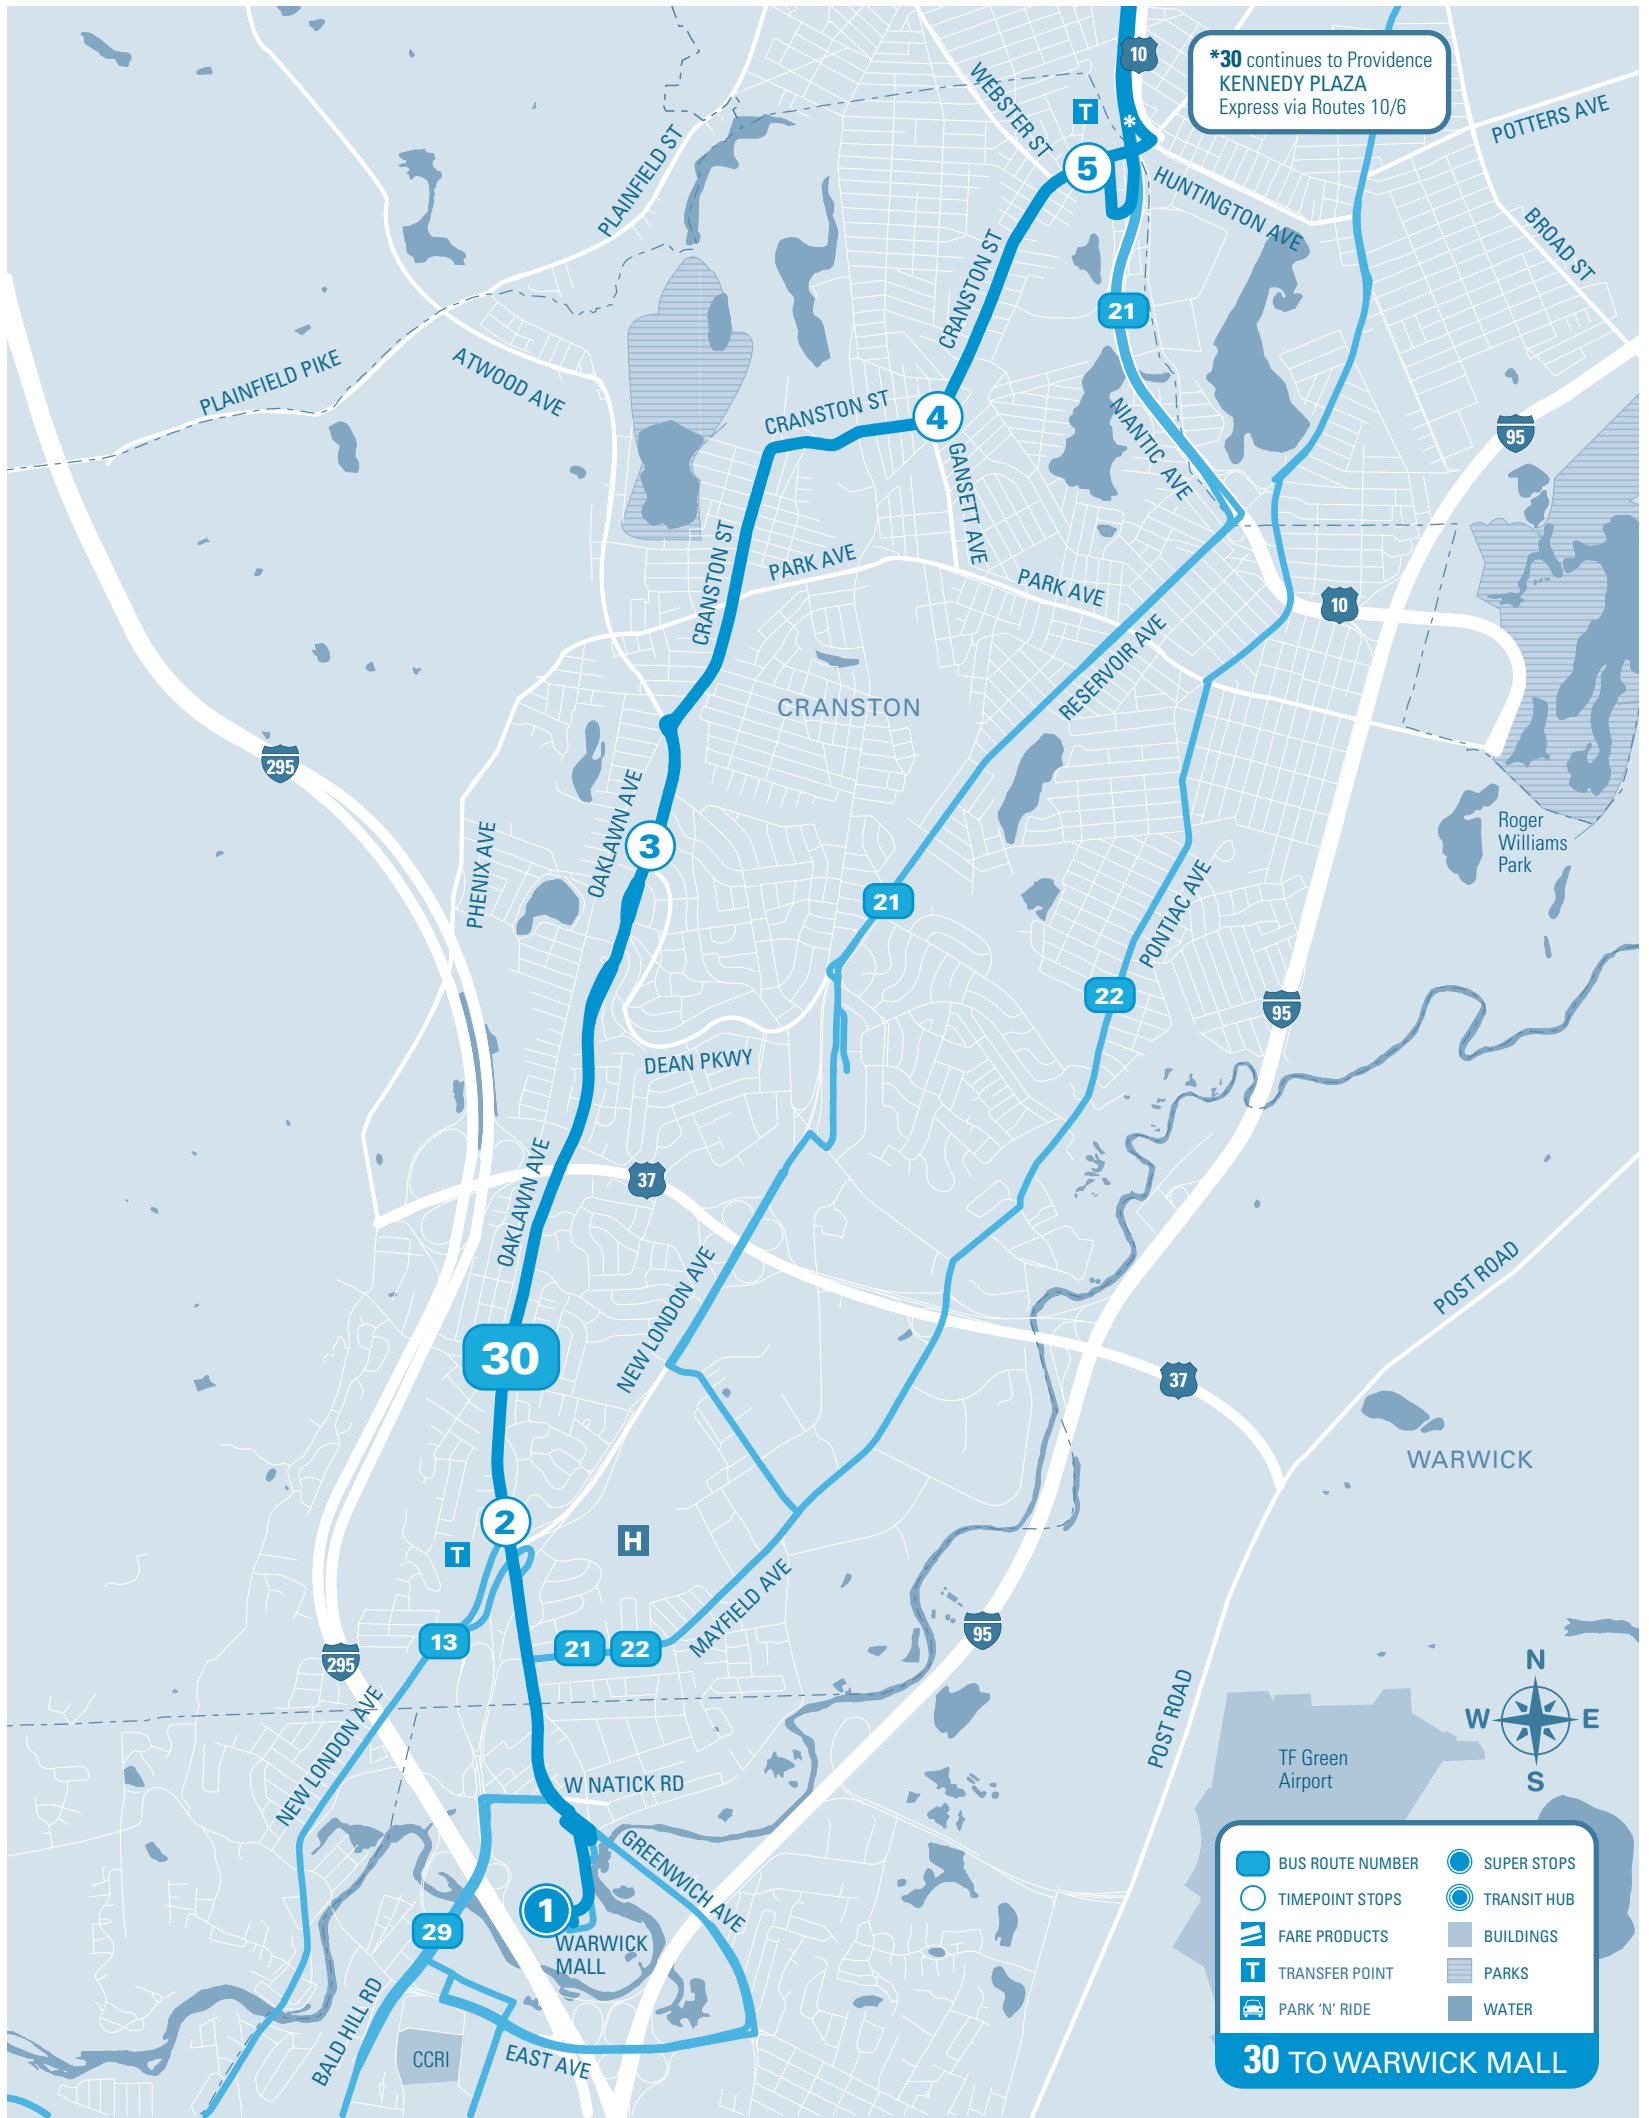

Effective 1/18/20 • Printed 1/18/20

MAJOR STOPS

- ① WARWICK MALL
- ② Oaklawn & New London
- ③ Oaklawn & Dean
- ④ Cranston & Gansett
- ⑤ Cranston & Webster
- ⑥ KENNEDY PLAZA Stop C

Arlington / Oaklawn

30

		6	5	4	3	2	1
		KENNEDY PLAZA Stop C	Cranston & Webster	Cranston & Gansett	Oaklawn & Dean	Oaklawn & New London	WARWICK MALL
Timepoint Stops	TRANSFER	HUB				13	HUB
MONDAY TO FRIDAY	AM	5:37	5:45	5:48	5:54	5:58	6:02
		6:17	6:25	6:28	6:34	6:38	6:42
		6:57	7:05	7:08	7:15	7:19	7:24
		7:37	7:46	7:49	7:56	8:00	8:05
		8:17	8:26	8:29	8:36	8:40	8:45
		8:57	9:06	9:09	9:16	9:20	9:25
		9:37	9:46	9:49	9:56	10:00	10:05
		10:17	10:26	10:29	10:36	10:40	10:45
		10:57	11:06	11:09	11:16	11:20	11:25
		11:37	11:46	11:49	11:56	12:00	12:05
PM	12:17	12:26	12:29	12:36	12:40	12:45	
	12:57	1:06	1:09	1:17	1:22	1:27	
	1:37	1:48	1:51	1:59	2:04	2:09	
	2:17	2:28	2:31	2:39	2:44	2:49	
	2:57	3:08	3:11	3:19	3:24	3:29	
	3:37	3:48	3:51	3:59	4:04	4:09	
	4:17	4:28	4:31	4:39	4:44	4:49	
	4:57	5:08	5:11	5:19	5:24	5:29	
	5:37	5:48	5:51	5:59	6:04	6:08	
	6:17	6:26	6:29	6:36	6:40	6:44	
6:57	7:06	7:09	7:16	7:20	7:24		
8:17	8:26	8:29	8:36	8:40	8:44		

		6	5	4	3	2	1
		KENNEDY PLAZA Stop C	Cranston & Webster	Cranston & Gansett	Oaklawn & Dean	Oaklawn & New London	WARWICK MALL
Timepoint Stops	TRANSFER	HUB				13	HUB
SATURDAY	AM	7:00	7:10	7:13	7:20	7:25	7:31
		7:40	7:50	7:53	8:00	8:05	8:11
		8:20	8:30	8:33	8:40	8:45	8:51
		9:00	9:10	9:13	9:20	9:25	9:31
		9:40	9:50	9:53	10:00	10:05	10:11
		10:20	10:30	10:33	10:40	10:45	10:51
		11:00	11:10	11:13	11:20	11:25	11:31
		11:40	11:50	11:53	12:00	12:05	12:11
		12:20	12:30	12:33	12:40	12:45	12:51
		1:00	1:10	1:13	1:20	1:25	1:31
PM	1:40	1:50	1:53	2:00	2:05	2:11	
	2:20	2:30	2:33	2:40	2:45	2:51	
	3:00	3:10	3:13	3:20	3:25	3:31	
	3:40	3:50	3:53	4:00	4:05	4:11	
	4:20	4:30	4:33	4:40	4:45	4:51	
	5:00	5:10	5:13	5:20	5:25	5:31	
	5:40	5:50	5:53	6:00	6:05	6:11	
	6:20	6:30	6:33	6:40	6:45	6:51	
	7:00	7:10	7:13	7:20	7:25	7:31	