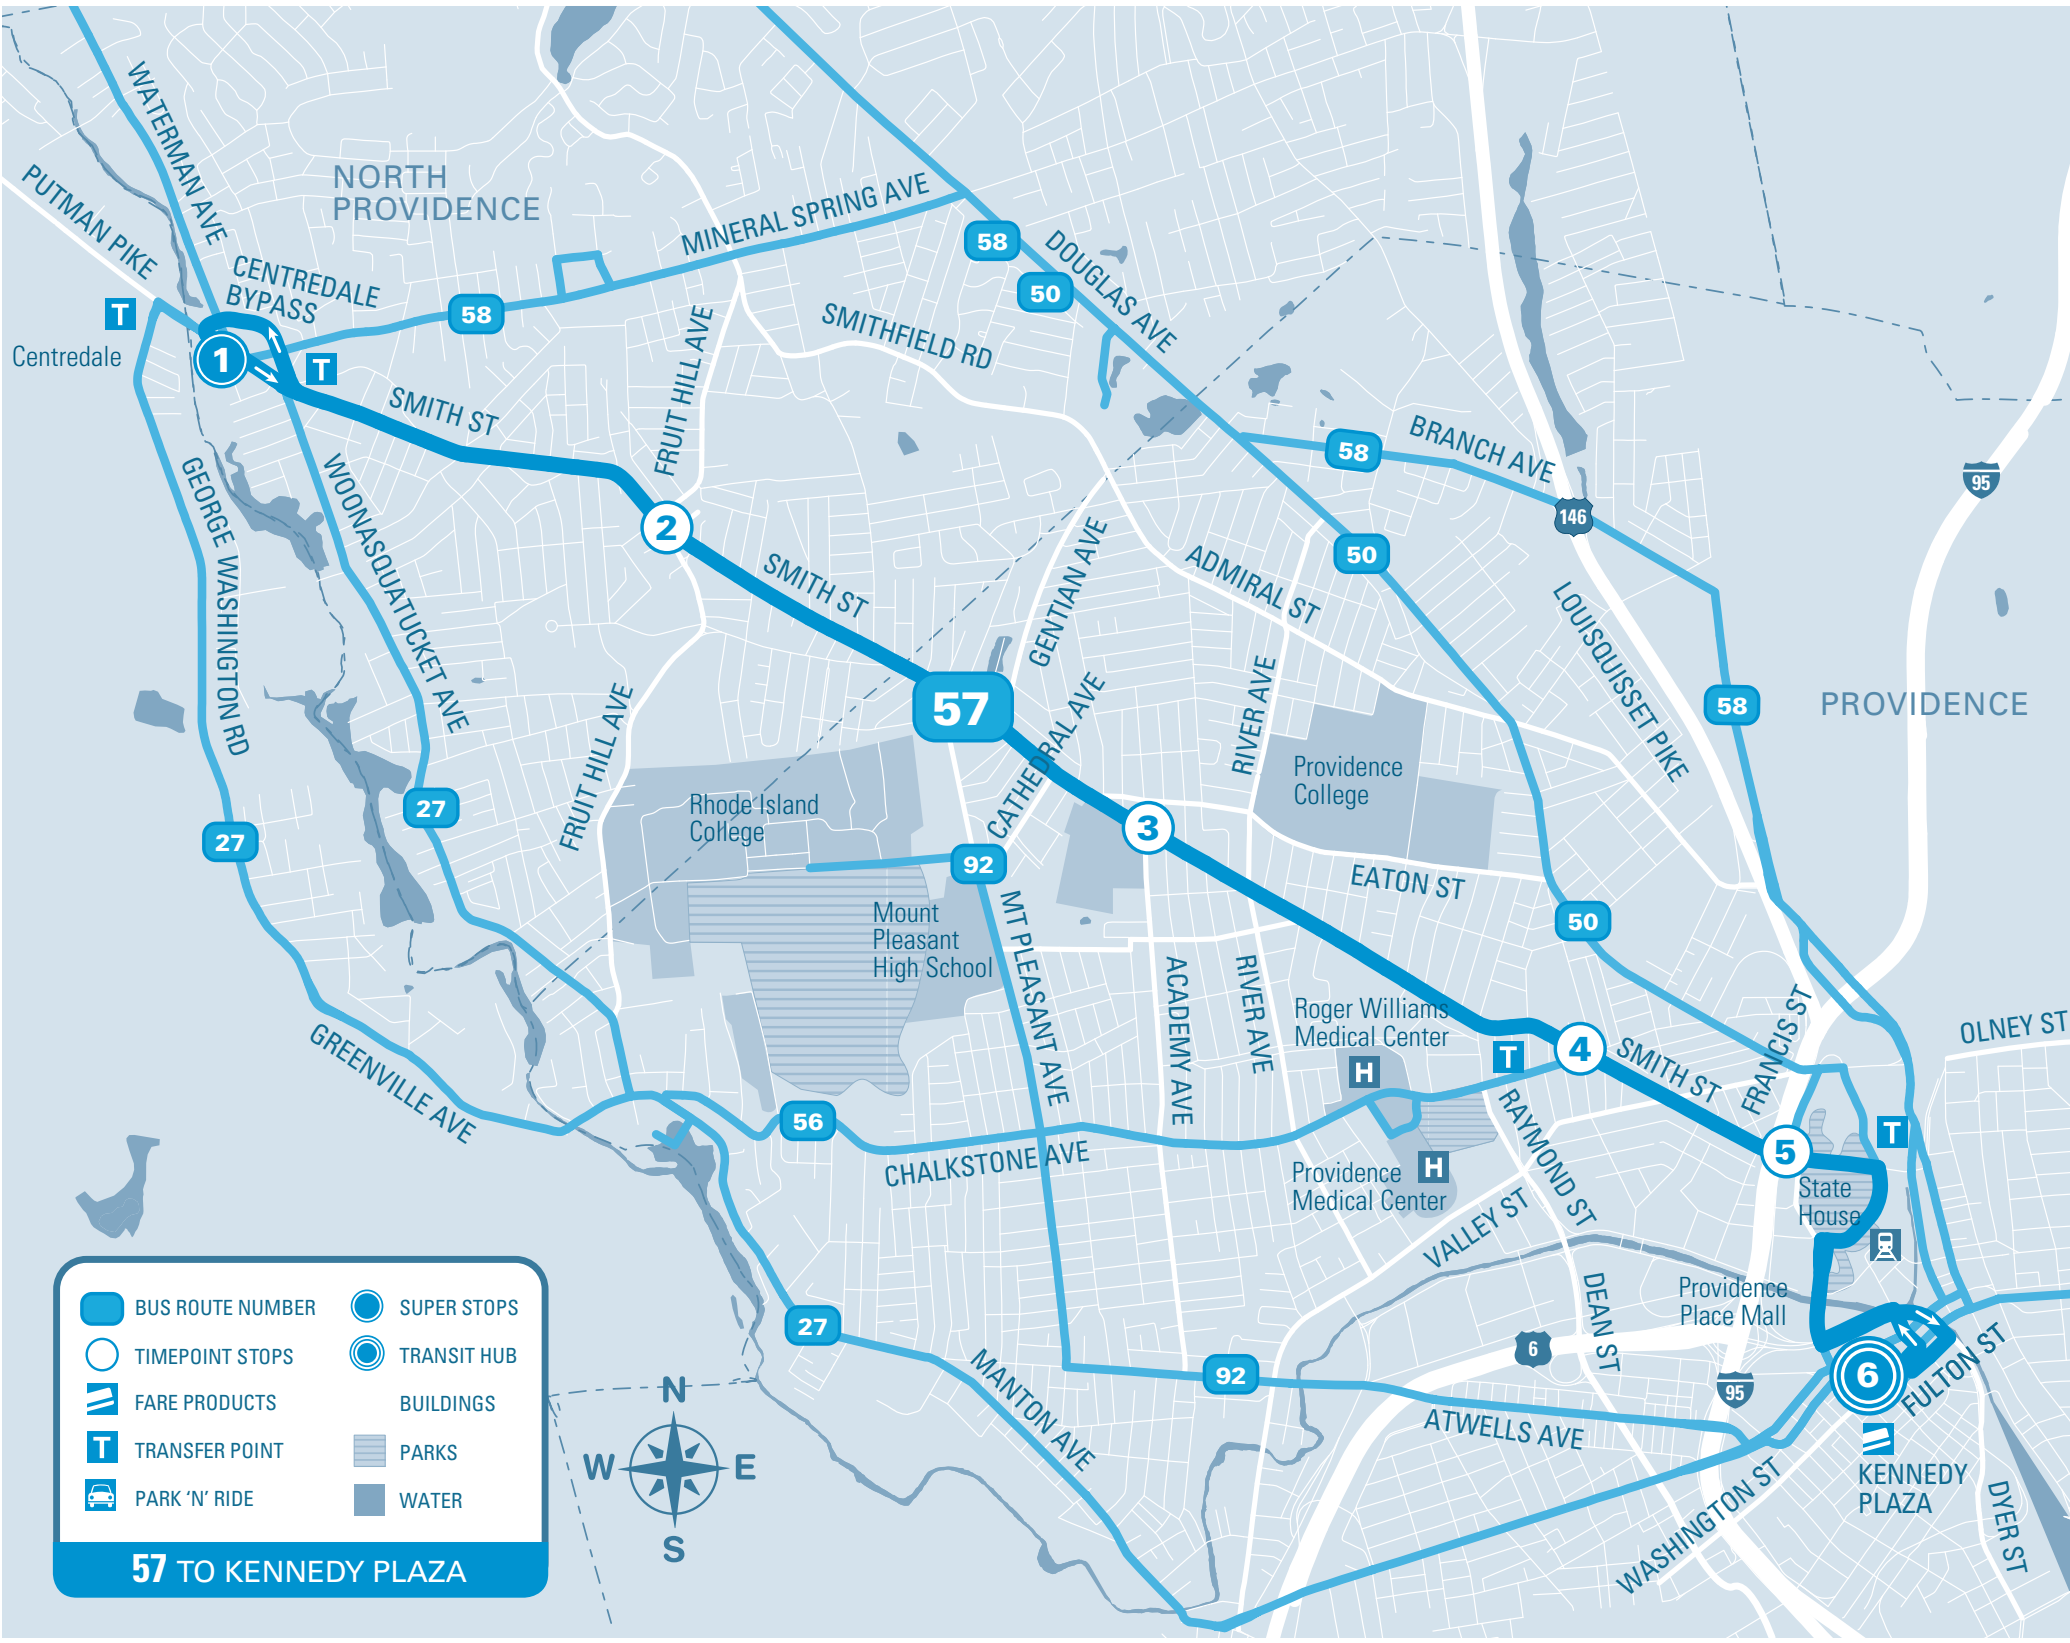

(a) Trip operates when Providence Public Schools are in session. (Note final destination)

57 TO KENNEDY PLAZA

- BUS ROUTE NUMBER
- TIMEPOINT STOPS
- FARE PRODUCTS
- TRANSFER POINT
- PARK 'N' RIDE
- SUPER STOPS
- TRANSIT HUB
- BUILDINGS
- PARKS
- WATER