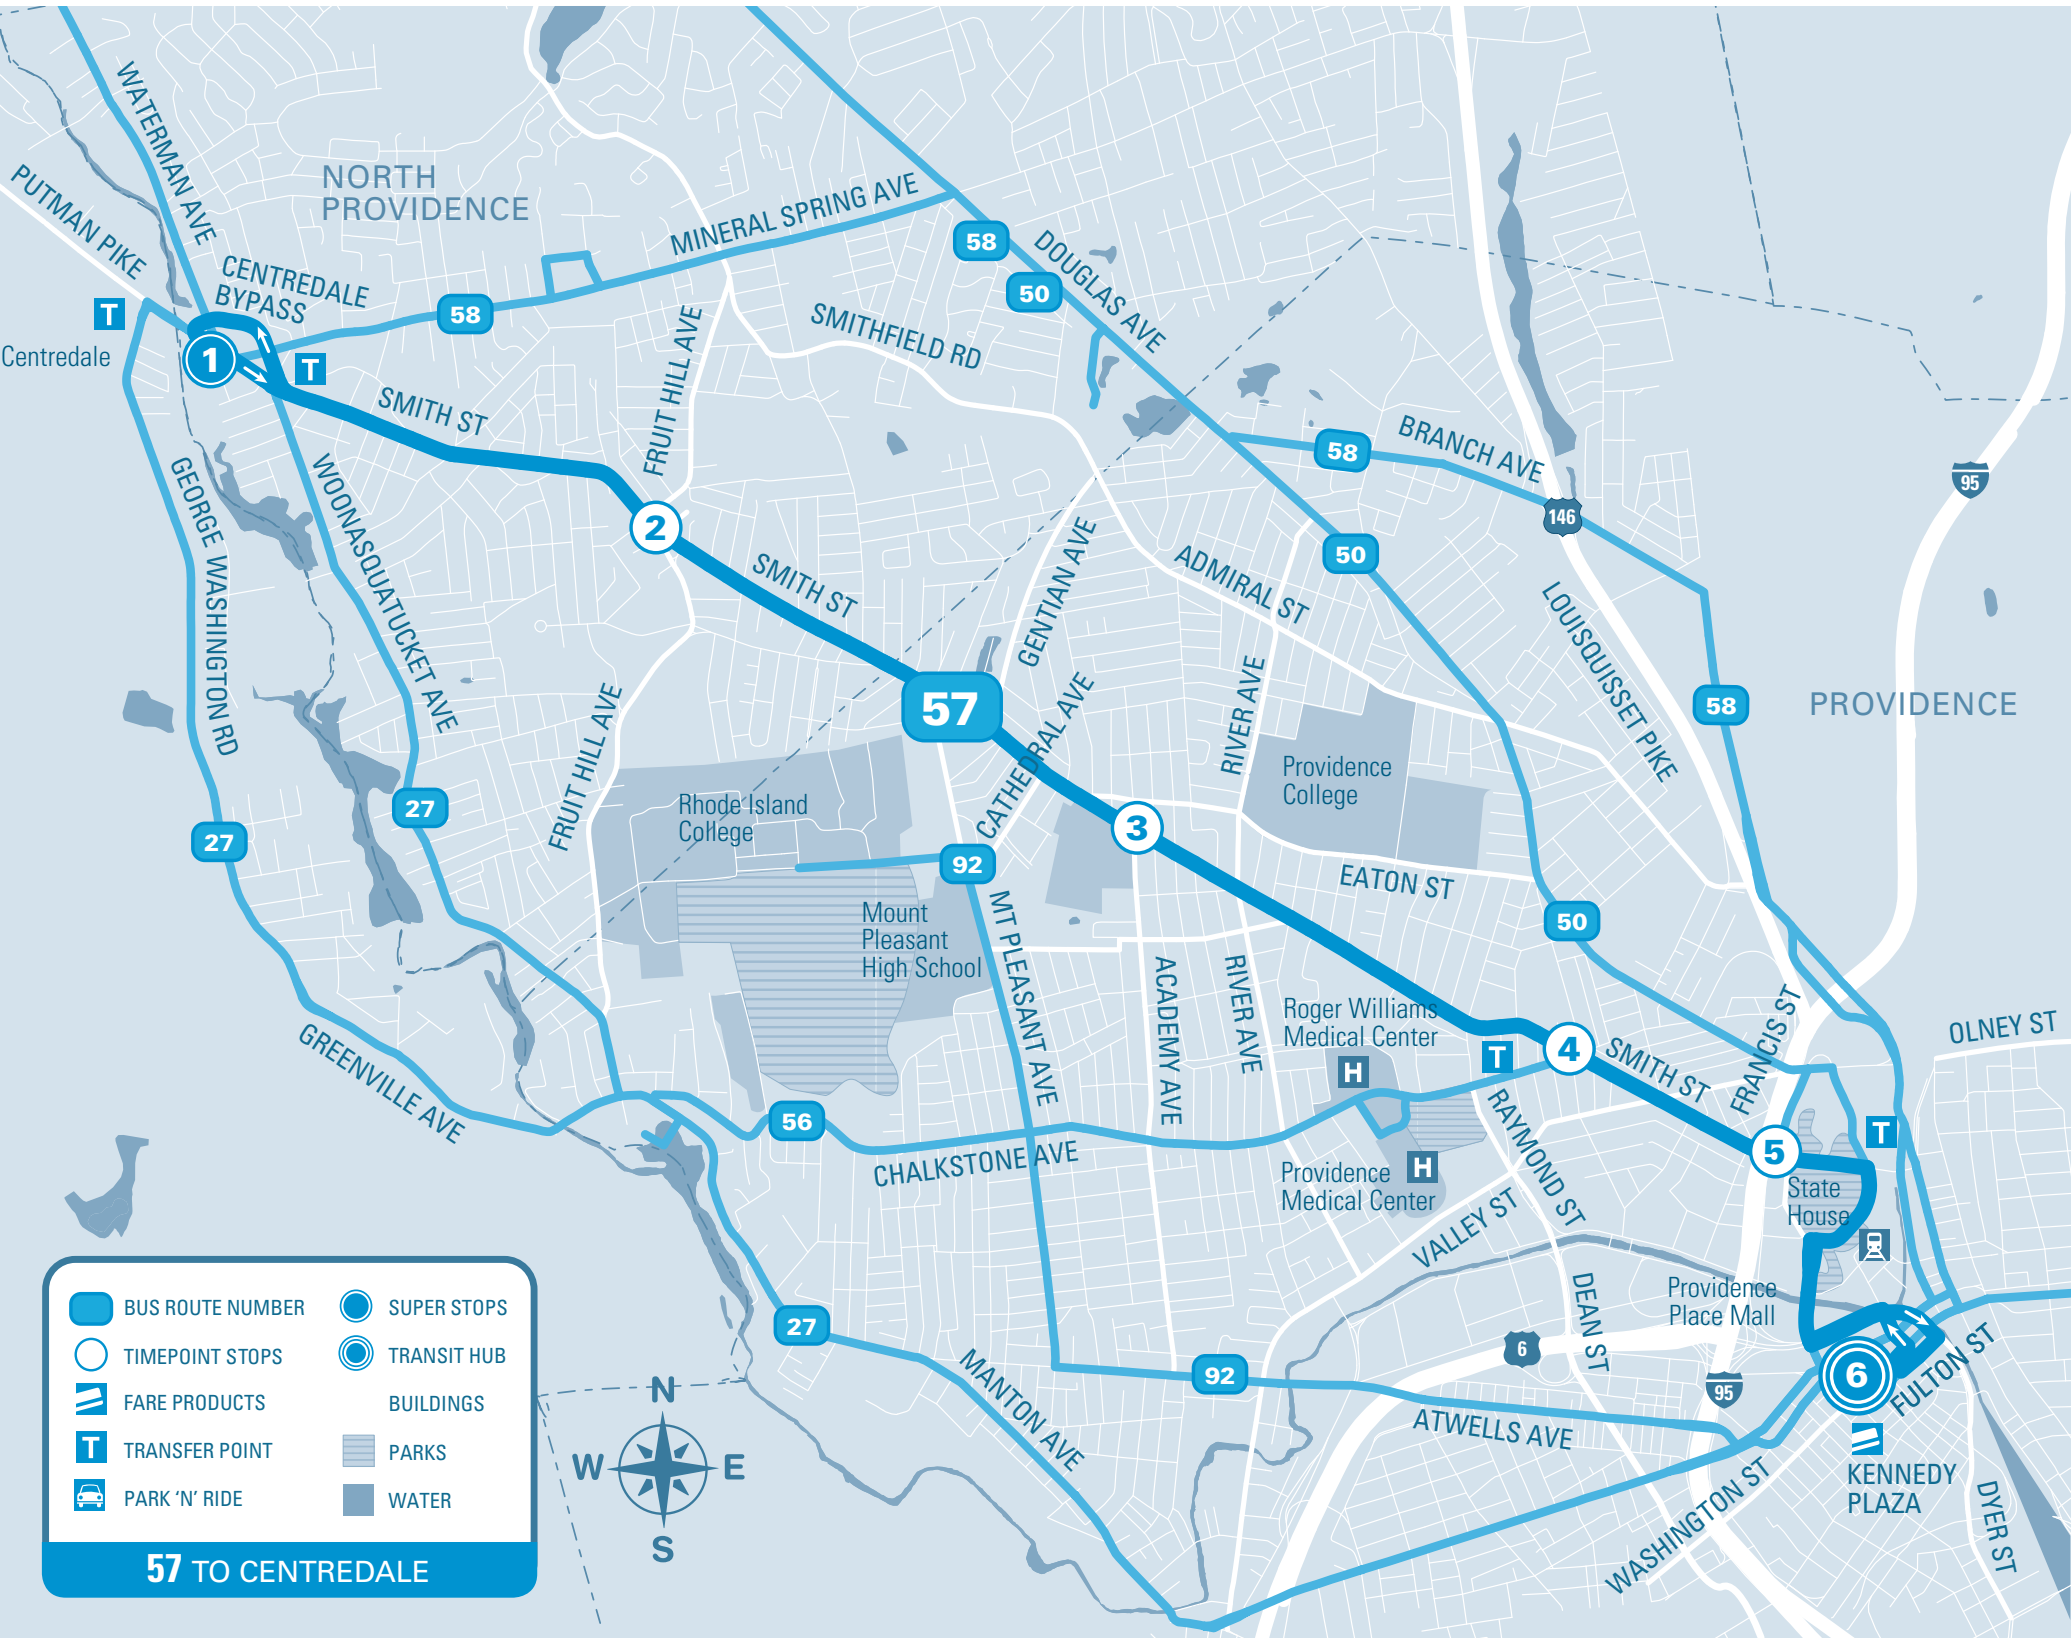

RIPTA Cash Fares*

Full Fare • Tarifa Básica.....	$2.00
Transfers • Transbordo.....	$1.00
Day Pass • Pase de día.....	$6.00
7 Day Pass • Pase de 7 días.....	$25.00
Monthly Pass • Pase Mensual.....	$70.00
10 Ride Pass (w/Transfer) •	
Pase de 10 Viajes (con transbordo).....	$20.00
Children under 5 ride free when accompanied by an adult	
Children 12 years of age and under must be accompanied by an adult	

2019 Holidays

RIPTA will operate Sunday / Holiday service on the following days:

- **New Year's Day** - Tuesday, January 1
- **Dr. Martin Luther King, Jr. Day** - Monday, January 21
- **Memorial Day** - Monday, May 27
- **Independence Day** - Thursday, July 4
- **Victory Day** - Monday, August 12
- **Labor Day** - Monday, September 2
- **Columbus Day** - Monday, October 14
- **Veteran's Day** - Monday, November 11
- **Thanksgiving Day** - Thursday, November 28
- **Christmas Day** - Wednesday, December 25

RIPTA offers a Reduced Fare Bus Pass Program for Seniors, People with Disabilities, and Medicare Card Holders. Please visit www.ripta.com for details.

RIPTA ofrece un Pase de Tarifa Reducida a los Adultos Mayores, Personas con Discapacidades y cualquier persona con una una Tarjeta de Indentificación de Medicare. Para más información, visite www.ripta.com.

Bus Schedule Information •
Para información llame:
401-781-9400 or 401-747-3529 TDD
www.ripta.com

*Subject to change

57 TO CENTREDALE

BUS ROUTE NUMBER	SUPER STOPS
TIMEPOINT STOPS	TRANSIT HUB
FARE PRODUCTS	BUILDINGS
TRANSFER POINT	PARKS
PARK 'N' RIDE	WATER

Timepoint Stops						
	KENNEDY PLAZA Stop V	Smith & Francis	Smith & Chalkstone	Smith & Academy	Smith & Fruit Hill	CENTREDALE
TRANSFER	HUB	50	56			27, 58
MONDAY TO FRIDAY	AM					
	6:05	6:09	6:11	6:15	6:19	6:22
	6:35	6:39	6:41	6:45	6:49	6:52
	7:05	7:10	7:13	7:17	7:21	7:24
	7:35	7:40	7:43	7:47	7:51	7:54
	8:05	8:10	8:13	8:17	8:21	8:24
	8:35	8:40	8:43	8:47	8:51	8:54
	9:05	9:10	9:13	9:17	9:21	9:24
	9:35	9:40	9:43	9:47	9:51	9:54
	10:05	10:10	10:13	10:17	10:21	10:24
	10:35	10:40	10:43	10:47	10:51	10:54
	11:05	11:10	11:13	11:17	11:21	11:24
11:35	11:40	11:43	11:47	11:51	11:54	
MONDAY TO FRIDAY	PM					
	12:05	12:10	12:13	12:17	12:21	12:24
	12:35	12:40	12:43	12:47	12:51	12:54
	1:05	1:10	1:13	1:18	1:23	1:26
	1:35	1:40	1:43	1:48	1:53	1:56
	2:05	2:10	2:13	2:18	2:23	2:26
	2:35	2:40	2:43	2:48	2:53	2:56
	3:05	3:10	3:14	3:20	3:25	3:28
	3:35	3:40	3:44	3:50	3:55	3:58
	4:05	4:12	4:16	4:22	4:27	4:30
	4:35	4:42	4:46	4:52	4:57	5:00
	5:05	5:12	5:16	5:22	5:27	5:30
5:35	5:42	5:46	5:52	5:57	6:00	
6:05	6:10	6:13	6:17	6:21	6:24	
6:35	6:40	6:43	6:47	6:51	6:54	
7:05	7:10	7:13	7:17	7:21	7:24	
7:35	7:40	7:43	7:47	7:51	7:54	
8:35	8:40	8:43	8:47	8:51	8:54	
9:35	9:40	9:43	9:47	9:51	9:54	
10:35	10:40	10:43	10:47	10:51	10:54	

Timepoint Stops						
	KENNEDY PLAZA Stop V	Smith & Francis	Smith & Chalkstone	Smith & Academy	Smith & Fruit Hill	CENTREDALE
TRANSFER	HUB	50	56			27, 58
SATURDAY	AM					
	6:35	6:39	6:42	6:46	6:50	6:53
	7:05	7:09	7:12	7:16	7:20	7:23
	7:35	7:39	7:42	7:46	7:50	7:53
	8:05	8:09	8:12	8:16	8:20	8:23
	8:35	8:39	8:42	8:46	8:50	8:53
	9:05	9:09	9:12	9:16	9:20	9:23
	9:35	9:39	9:42	9:46	9:50	9:53
	10:05	10:09	10:12	10:16	10:20	10:23
	10:35	10:39	10:42	10:46	10:50	10:53
	11:05	11:10	11:13	11:17	11:21	11:24
	11:35	11:40	11:43	11:47	11:51	11:54
SATURDAY	PM					
	12:05	12:10	12:13	12:17	12:21	12:24
	12:35	12:40	12:43	12:47	12:51	12:54
	1:05	1:10	1:13	1:17	1:21	1:24
	1:35	1:40	1:43	1:47	1:51	1:54
	2:05	2:10	2:13	2:17	2:21	2:24
	2:35	2:40	2:43	2:47	2:51	2:54
	3:05	3:10	3:13	3:17	3:21	3:24
	3:35	3:40	3:43	3:47	3:51	3:54
	4:05	4:10	4:13	4:17	4:21	4:24
	4:35	4:40	4:43	4:47	4:51	4:54
	5:05	5:10	5:13	5:17	5:21	5:24
5:35	5:40	5:43	5:47	5:51	5:54	
6:05	6:10	6:13	6:17	6:21	6:24	
6:35	6:40	6:43	6:47	6:51	6:54	
7:05	7:10	7:13	7:17	7:21	7:24	
7:35	7:40	7:43	7:47	7:51	7:54	
8:05	8:10	8:13	8:17	8:21	8:24	
8:35	8:40	8:43	8:47	8:51	8:54	
9:05	9:10	9:13	9:17	9:21	9:24	
9:35	9:40	9:43	9:47	9:51	9:54