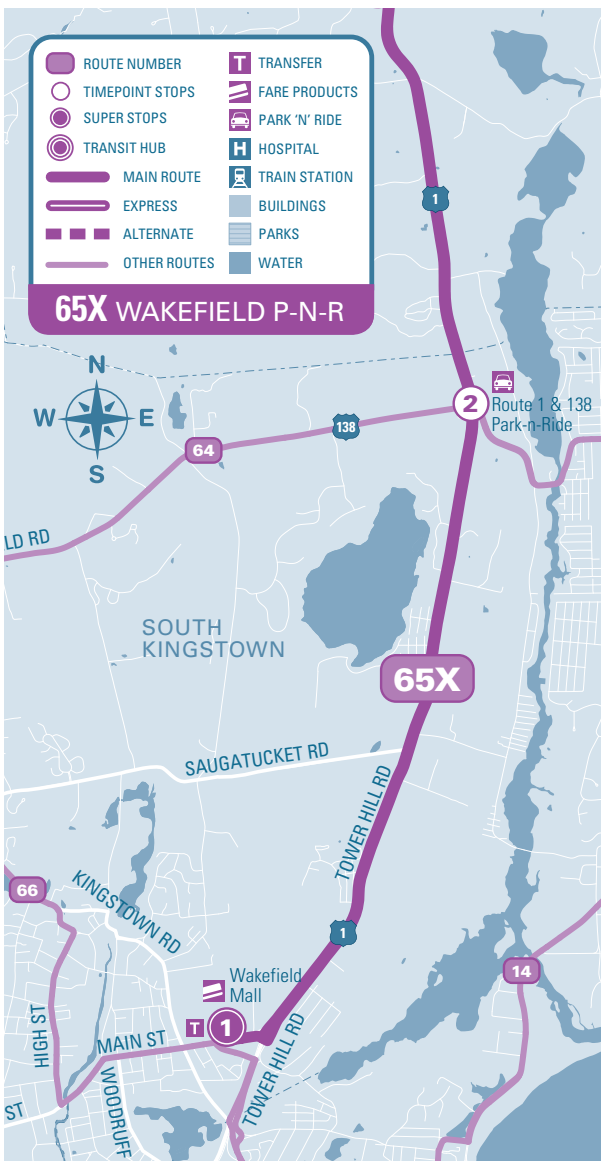

Bus Schedule Information • Para información llame:

401-781-9400 or 401-747-3529 TDD
www.ripta.com

*Subject to change

65X

Wakefield Park-n-Ride

EXPRESS SERVICE

MAJOR STOPS

- 1 WAKEFIELD MALL
- 2 Rte. 1 & 138
Park-n-Ride Lot
- 3 Wickford Junction Transit
Center
- 4 **EXCHANGE TERRACE Stop X**
- 5 RI Convention Center
- 6 Empire & Westminster
- 7 Weybosset & Eddy
- 8 Turk's Head

Effective 9/3/16 • Printed 9/3/16

FREQUENCY

Monday to Friday:
3 a.m. trips and 3 p.m. trips
Saturday / Sunday / Holiday: no service

FARES

Single Trip: \$2.00
Transfer: \$1.00 valid for 2 hours
1 Day Pass: \$6 onboard only
7 Day Pass: \$25 onboard only

INFO
Log on at
RIPTA.COM

Timepoint Stops									
	Wakefield Mall	Rte. 1 & 138 Park-n-Ride	Wickford Jct. Transit Ctr.	EXCHANGE TERRACE STOP X	RI Convention Center	Empire & Westminister	Weybosset & Eddy	Turk's Head	
XSFER	66							HUB	
M-F to PROV	AM	6:30	6:39	6:50	7:18	7:19	7:20	7:22	7:24
		6:45	6:54	7:05	7:33	7:34	7:35	7:37	7:39
		7:00	7:09	7:20	7:48	7:49	7:50	7:52	7:54
		7:15	7:24	7:35	8:03	8:04	8:05	8:07	8:09
		7:30	7:39	7:50	8:18	8:19	8:20	8:22	8:24
		7:45	7:54	8:05	8:33	8:34	8:35	8:37	8:39

Timepoint Stops									
	RI Convention Center	Empire & Westminister	Weybosset & Eddy	Turk's Head	EXCHANGE TERRACE STOP X	Wickford Jct. Transit Ctr.	Rte. 1 & 138 Park-n-Ride	Wakefield Mall	
XSFER	66							HUB	
M-F to PROV	PM	3:38	3:39	3:41	3:43	3:45	4:15	4:29	4:38
		4:08	4:09	4:11	4:13	4:15	4:45	4:59	5:08
		4:38	4:39	4:41	4:43	4:45	5:17	5:31	5:40
		5:08	5:09	5:11	5:13	5:15	5:45	5:59	6:08
		5:23	5:24	5:26	5:28	5:30	6:00	6:14	6:23