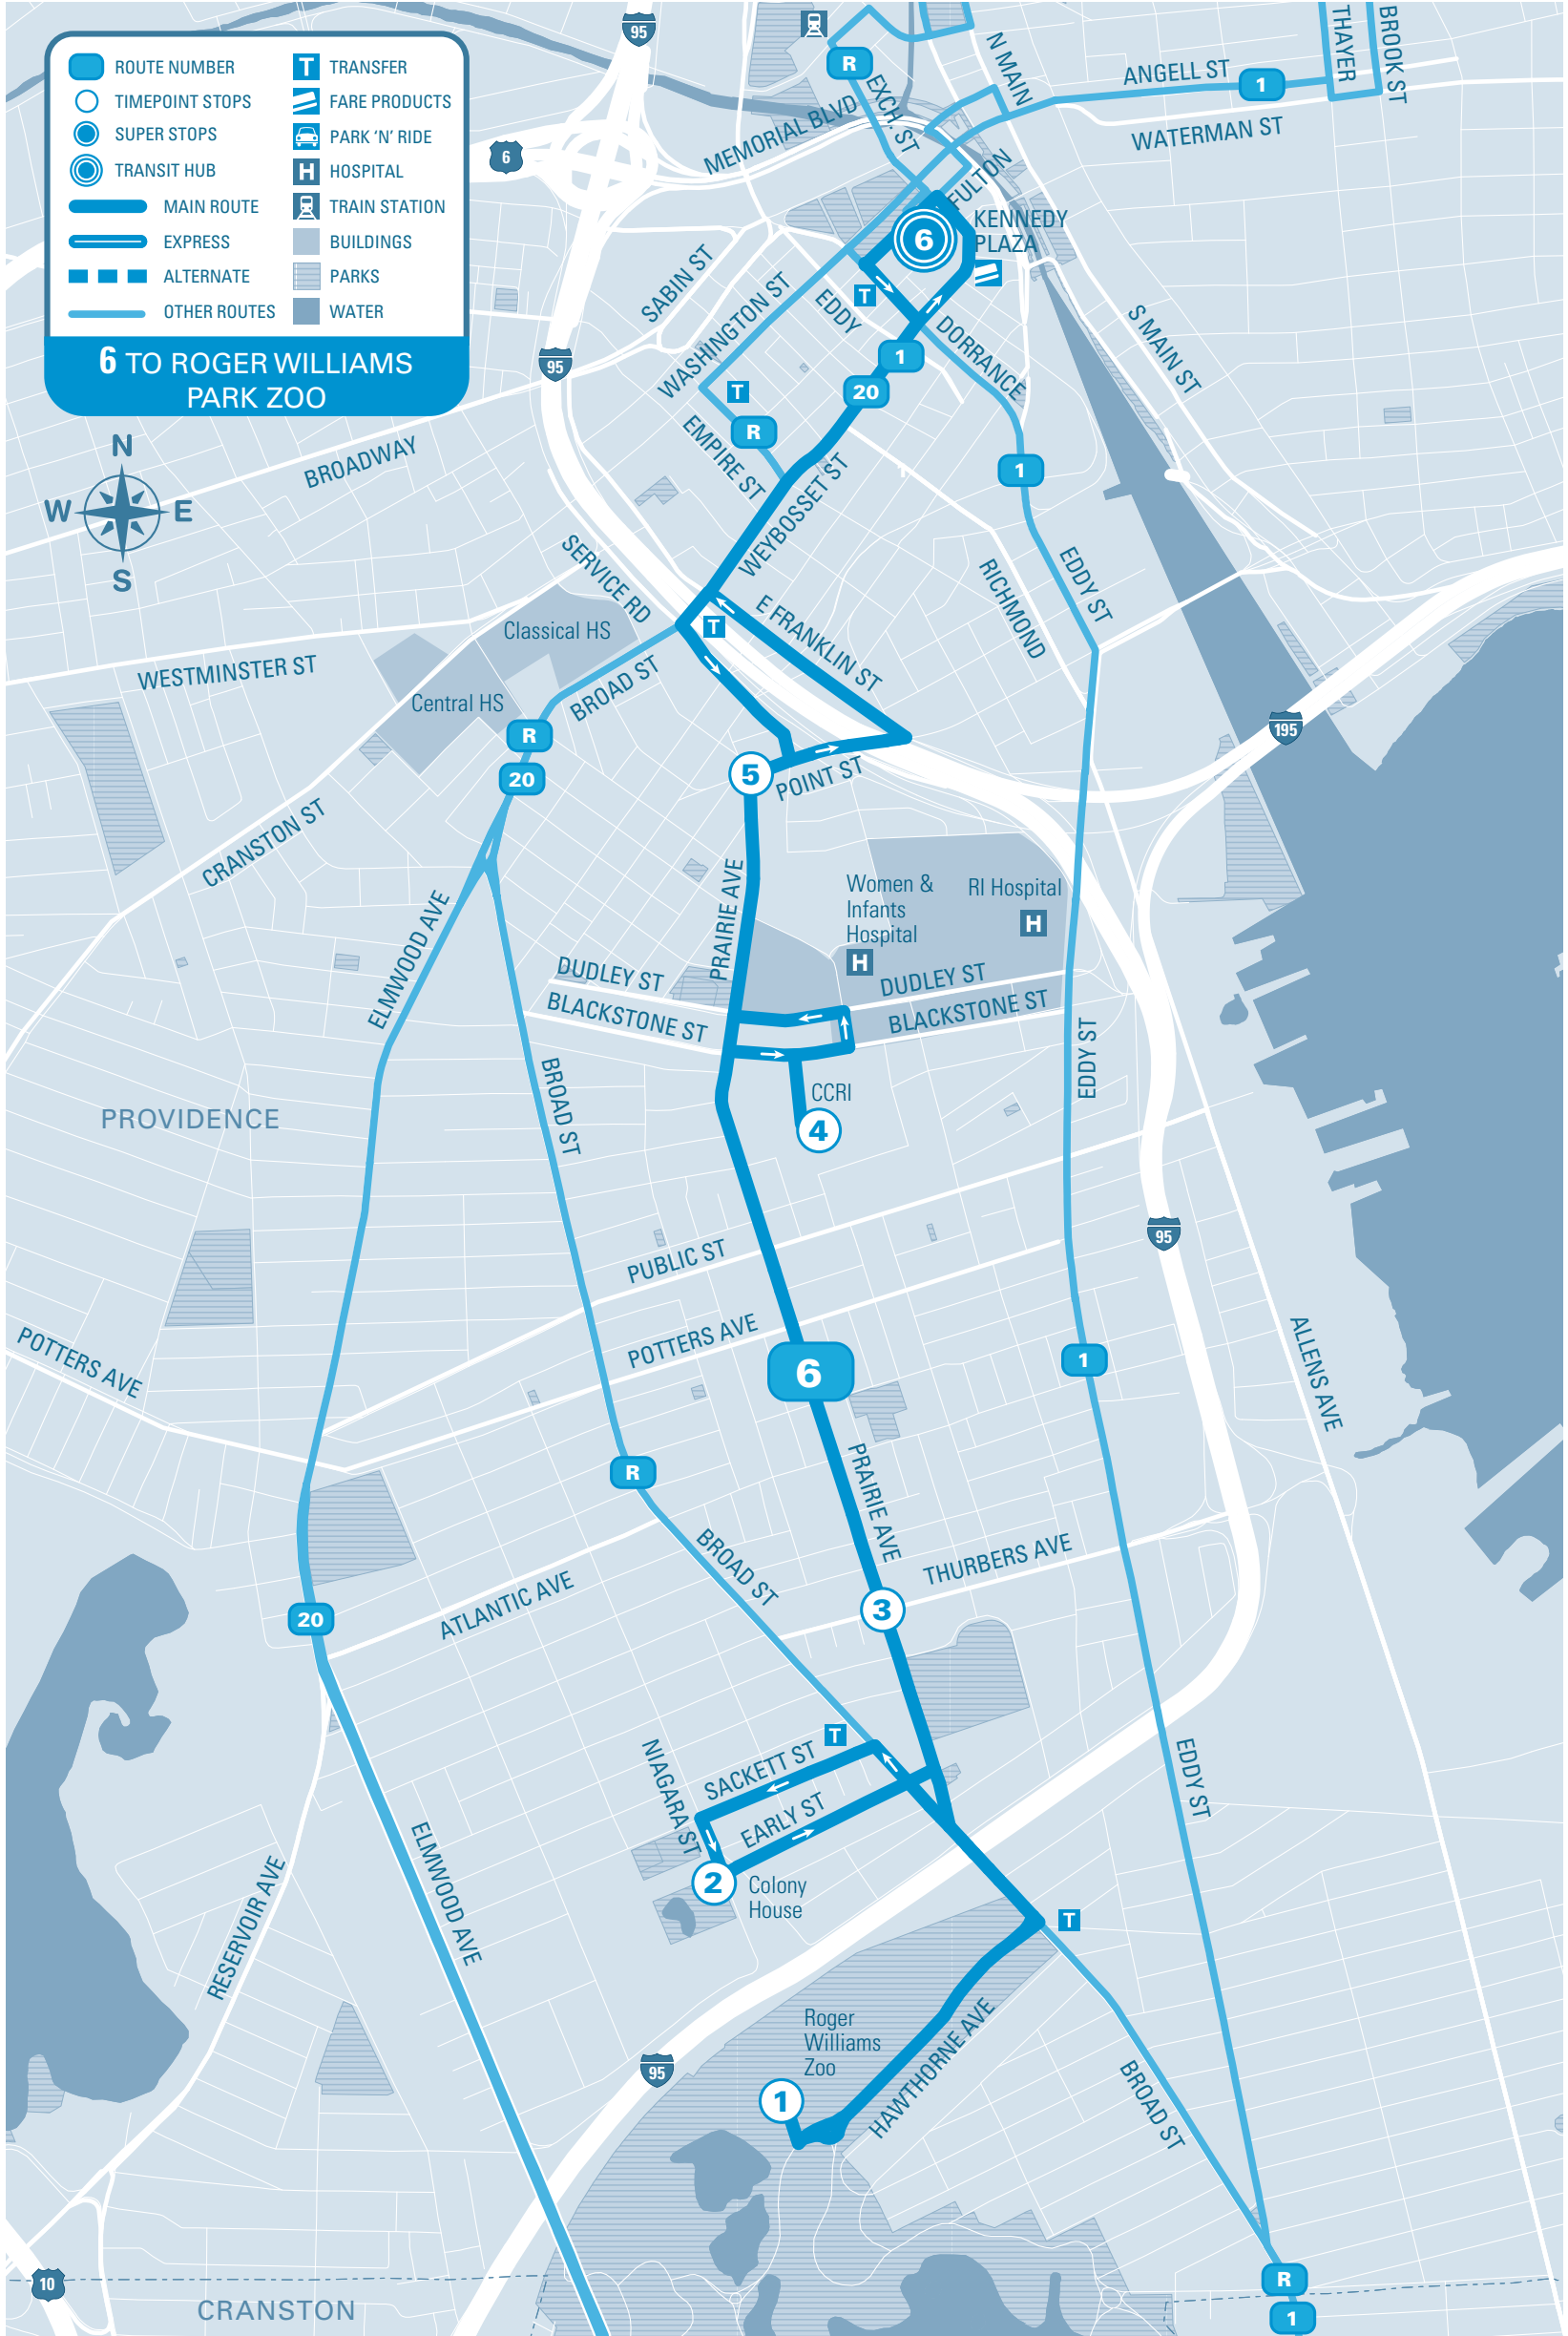

	1	2	3	4	5	6	
Timepoint Stops	Roger Williams Park Zoo	Colony House	Prairie & Thurbers	CCRI Providence	Prairie & Point	KENNEDY PLAZA Stop D	
TRANSFER						HUB	
SUN / HOL	AM	10:01		10:06	10:10	10:14	10:23
		11:01		11:06	11:10	11:14	11:23
		12:01		12:06	12:10	12:14	12:23
		1:01		1:06	1:10	1:14	1:23
	PM	2:01		2:06	2:10	2:14	2:23
		3:01		3:06	3:10	3:14	3:23
		4:01		4:06	4:10	4:14	4:23

MAJOR STOPS

6

Prairie Ave / Roger Williams Park Zoo

	Route 6: Kennedy Plaza to Roger Williams Park Zoo							
	6 KENNEDY PLAZA Stop D	5 Prairie & Point	4 CCRI Providence	3 Prairie & Thurbers	2 Colony House	1 Roger Williams Park Zoo		
MONDAY TO FRIDAY	TRANSFER							
	HUB							
	AM	6:37	6:46	6:50	6:54	6:57	
		7:37	7:46	7:50	7:54	7:57	
		8:37	8:46	8:50	8:54	8:57	
		9:37	9:46	9:50	9:54	9:59	
		10:07	10:16	10:20	10:24	10:29	
		10:37	10:46	10:50	10:54	10:59	
		11:07	11:16	11:20	11:24	11:29	
		11:37	11:46	11:50	11:54	11:59	
		PM	12:07	12:16	12:20	12:24	12:29
			12:37	12:46	12:50	12:54	12:59
	1:07		1:16	1:20	1:24	1:29	
	1:37		1:46	1:50	1:54	1:59	
	2:07		2:16	2:20	2:24	2:29	
	2:37		2:46	2:50	2:54	2:57	3:02	
	3:07		3:16	3:20	3:24	3:29	
	3:37		3:46	3:50	3:54	3:57	4:02	
	4:37		4:46	4:50	4:54	4:57	
	5:37		5:46	5:50	5:54	5:57	
6:37	6:46	6:50	6:54	6:57			
7:22	7:31	7:35			
8:00	8:09	8:13			
8:40	8:49	8:53			

	Route 6: Kennedy Plaza to Roger Williams Park Zoo						
	6 KENNEDY PLAZA Stop D	5 Prairie & Point	4 CCRI Providence	3 Prairie & Thurbers	2 Colony House	1 Roger Williams Park Zoo	
SATURDAY	TRANSFER						
	HUB						
	AM	8:25	8:34	8:38	8:42	8:45
		9:25	9:34	9:38	9:42	9:47
		10:25	10:34	10:38	10:42	10:47
		11:25	11:34	11:38	11:42	11:47
		12:25	12:34	12:38	12:42	12:47
	PM	1:25	1:34	1:38	1:42	1:47
		2:25	2:34	2:38	2:42	2:47
		3:25	3:34	3:38	3:42	3:47
4:25		4:34	4:38	4:42	4:45	
5:25		5:34	5:38	5:42	5:45	