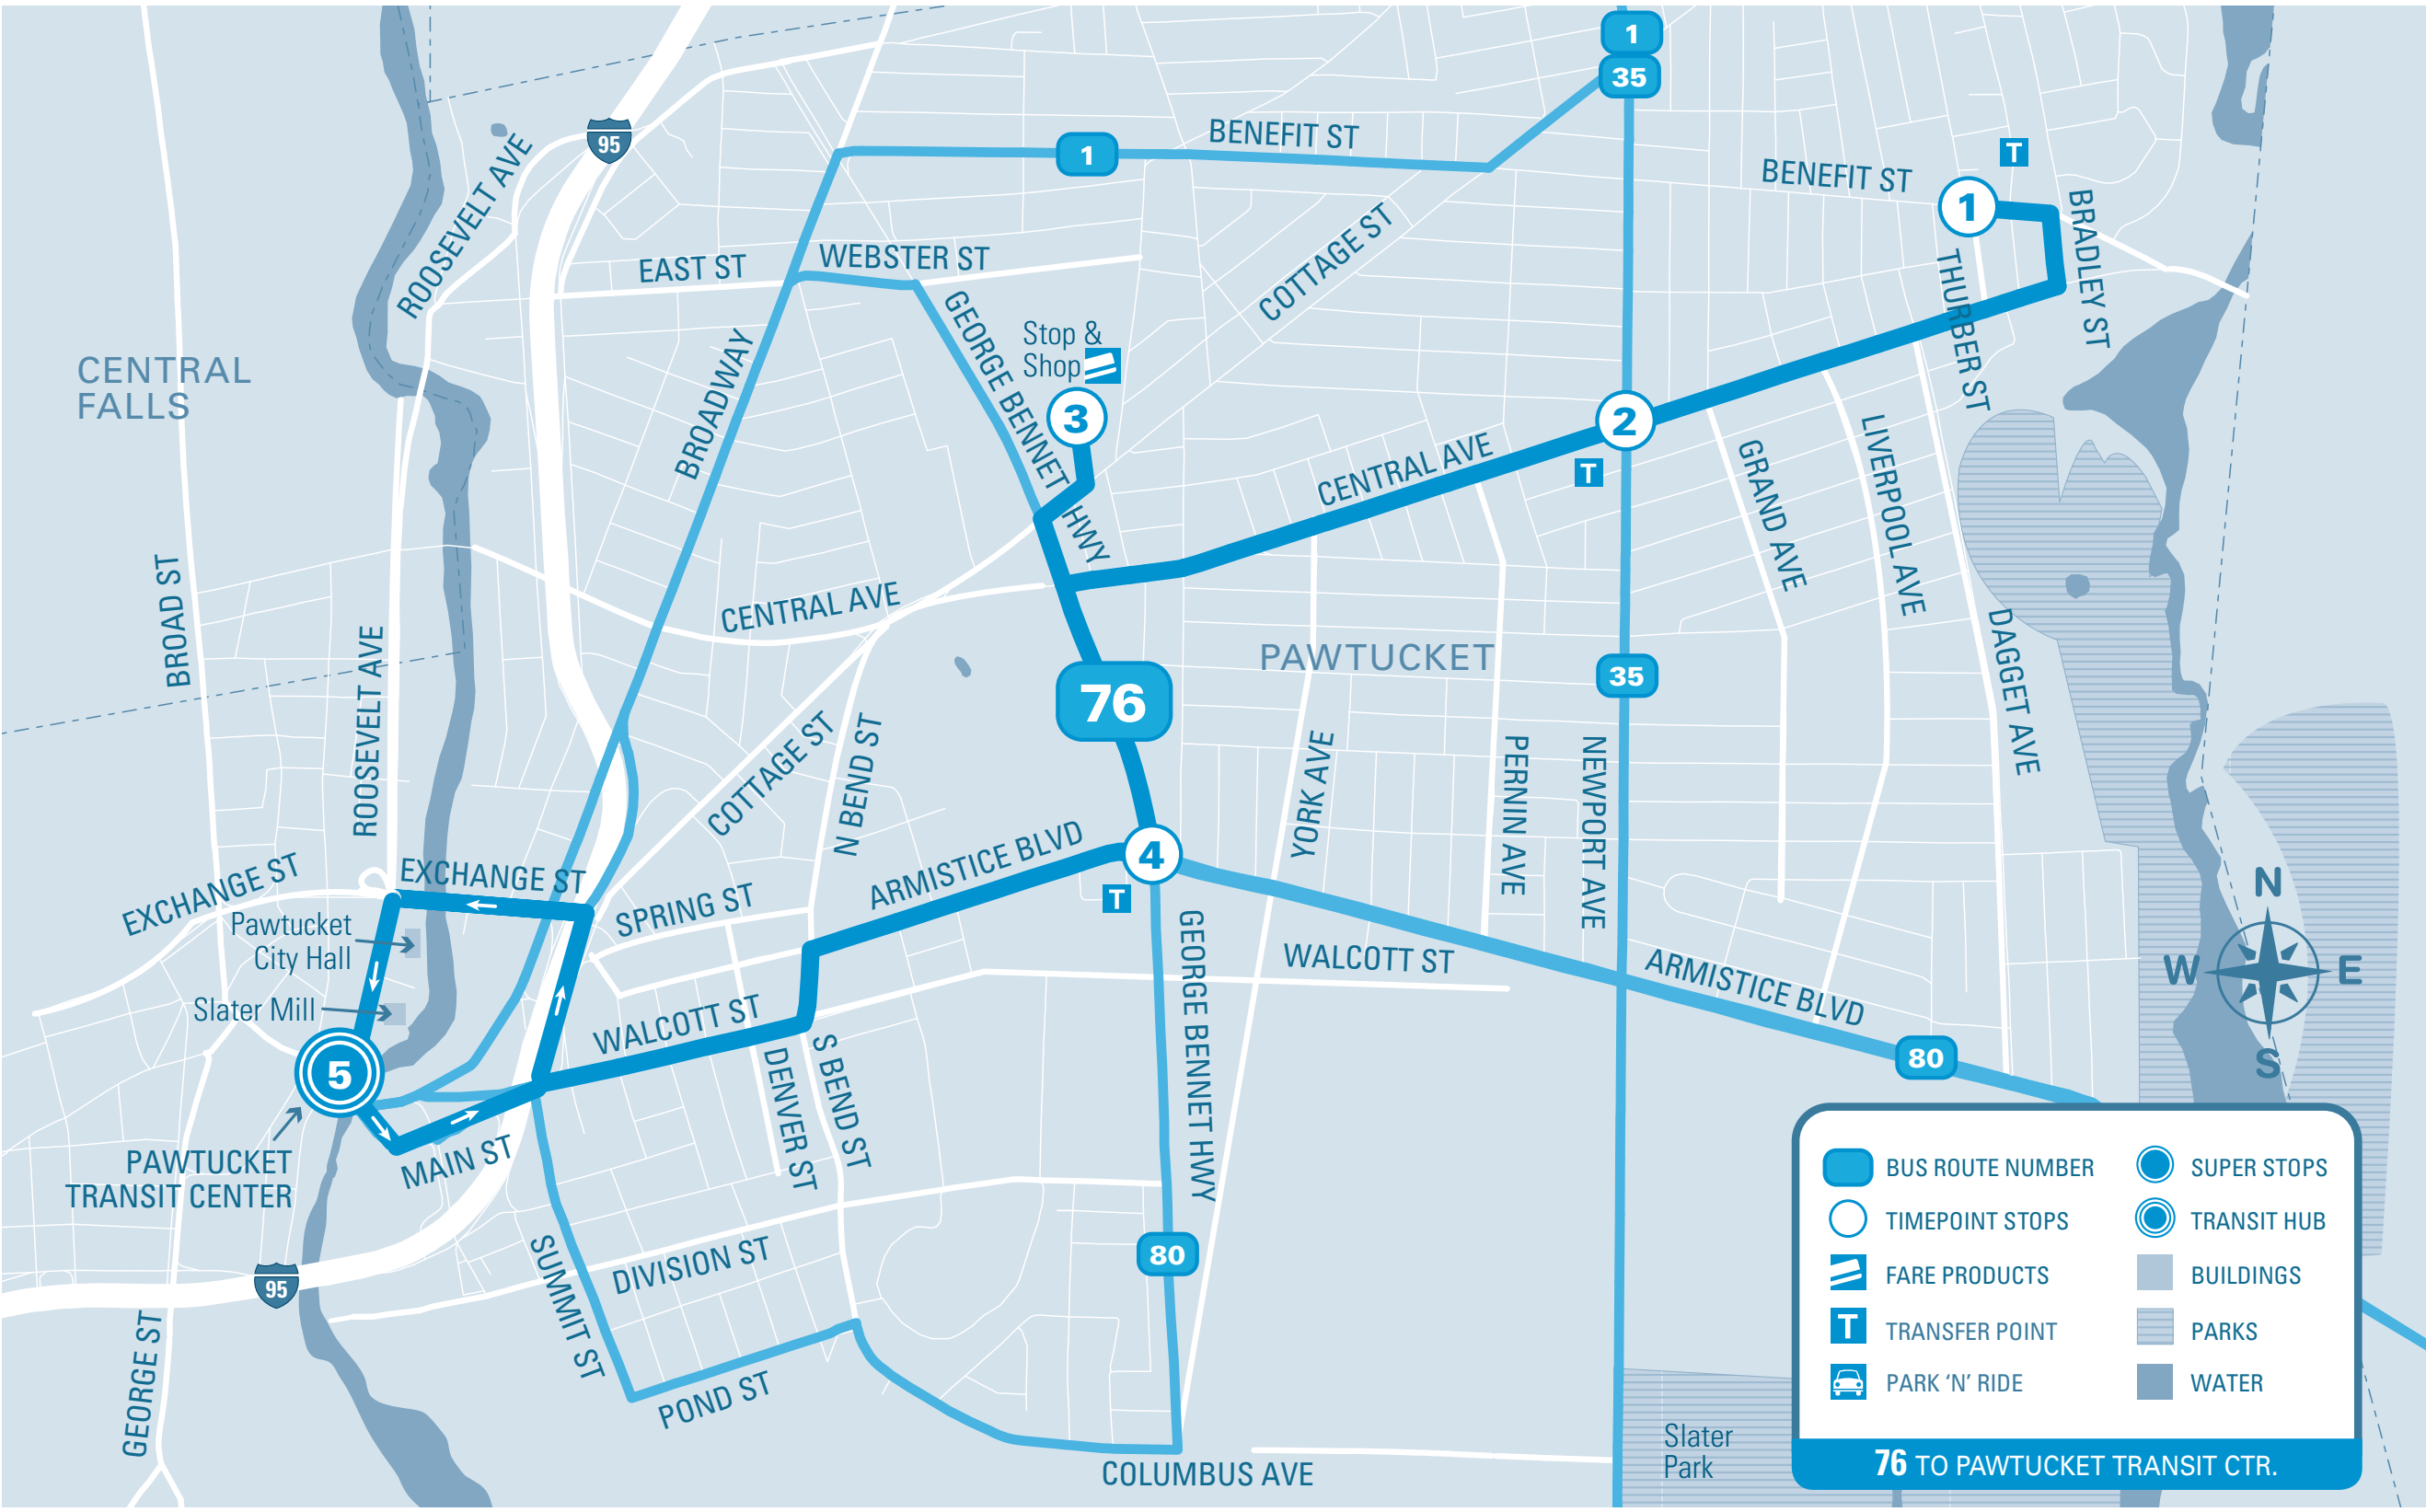

URBAN SERVICE

MAJOR STOPS

- ① Benefit & Thurber
- ② Central & Newport
- ③ Stop & Shop Cottage St.
- ④ Armistice & George Bennett
- ⑤ PAWTUCKET TRANSIT CENTER

Effective 1/16/16 • Printed 1/16/16

FREQUENCY
Monday to Friday 6:15a-7p: 85 minutes
Saturday 8a-6p: 60 minutes
Sunday / Holiday: no service

FARES
Single Trip: $2.00
Transfer: $0.50 valid for 2 hours
1 Day Pass: $6 onboard only
7 Day Pass: $23 onboard only

INFO
Log on at RIPTA.COM

RHODE ISLAND PUBLIC TRANSIT AUTHORITY

Timepoint Stops

	① Benefit & Thurber	② Central & Newport	③ Stop & Shop Cottage St.	④ Armistice & George Bennett	⑤ PAWTUCKET TRANSIT CENTER
TRANSFER	1	35		80	HUB
MONDAY TO FRIDAY AM	6:34	6:37	6:41	6:44	6:50
	8:04	8:08	8:12	8:15	8:22
	9:34	9:38	9:42	9:45	9:52
	11:04	11:08	11:12	11:15	11:22
MONDAY TO FRIDAY PM	12:34	12:38	12:42	12:45	12:52
	2:04	2:08	2:12	2:15	2:22
	3:34	3:38	3:42	3:45	3:52
	5:04	5:08	5:12	5:15	5:22
	6:34	6:37	6:41	6:44	6:50

Timepoint Stops

	① Benefit & Thurber	② Central & Newport	③ Stop & Shop Cottage St.	④ Armistice & George Bennett	⑤ PAWTUCKET TRANSIT CENTER
TRANSFER	1	35		80	HUB
SATURDAY AM	7:50	7:54	7:58	8:01	8:08
	8:50	8:54	8:58	9:01	9:08
	9:50	9:54	9:58	10:01	10:08
	10:50	10:54	10:58	11:01	11:08
SATURDAY PM	11:50	11:54	11:58	12:01	12:08
	12:50	12:54	12:58	1:01	1:08
	1:50	1:54	1:58	2:01	2:08
	2:50	2:54	2:58	3:01	3:08
	3:50	3:54	3:58	4:01	4:08
	4:50	4:54	4:58	5:01	5:08
	5:50	5:54	5:58	6:01	6:08

SUNDAY / HOLIDAY: No Service

76 TO PAWTUCKET TRANSIT CTR.

- BUS ROUTE NUMBER
- SUPER STOPS
- TIMEPOINT STOPS
- TRANSIT HUB
- 🏠 FARE PRODUCTS
- 🏢 BUILDINGS
- T TRANSFER POINT
- 🌳 PARKS
- 🚗 PARK 'N' RIDE
- 💧 WATER