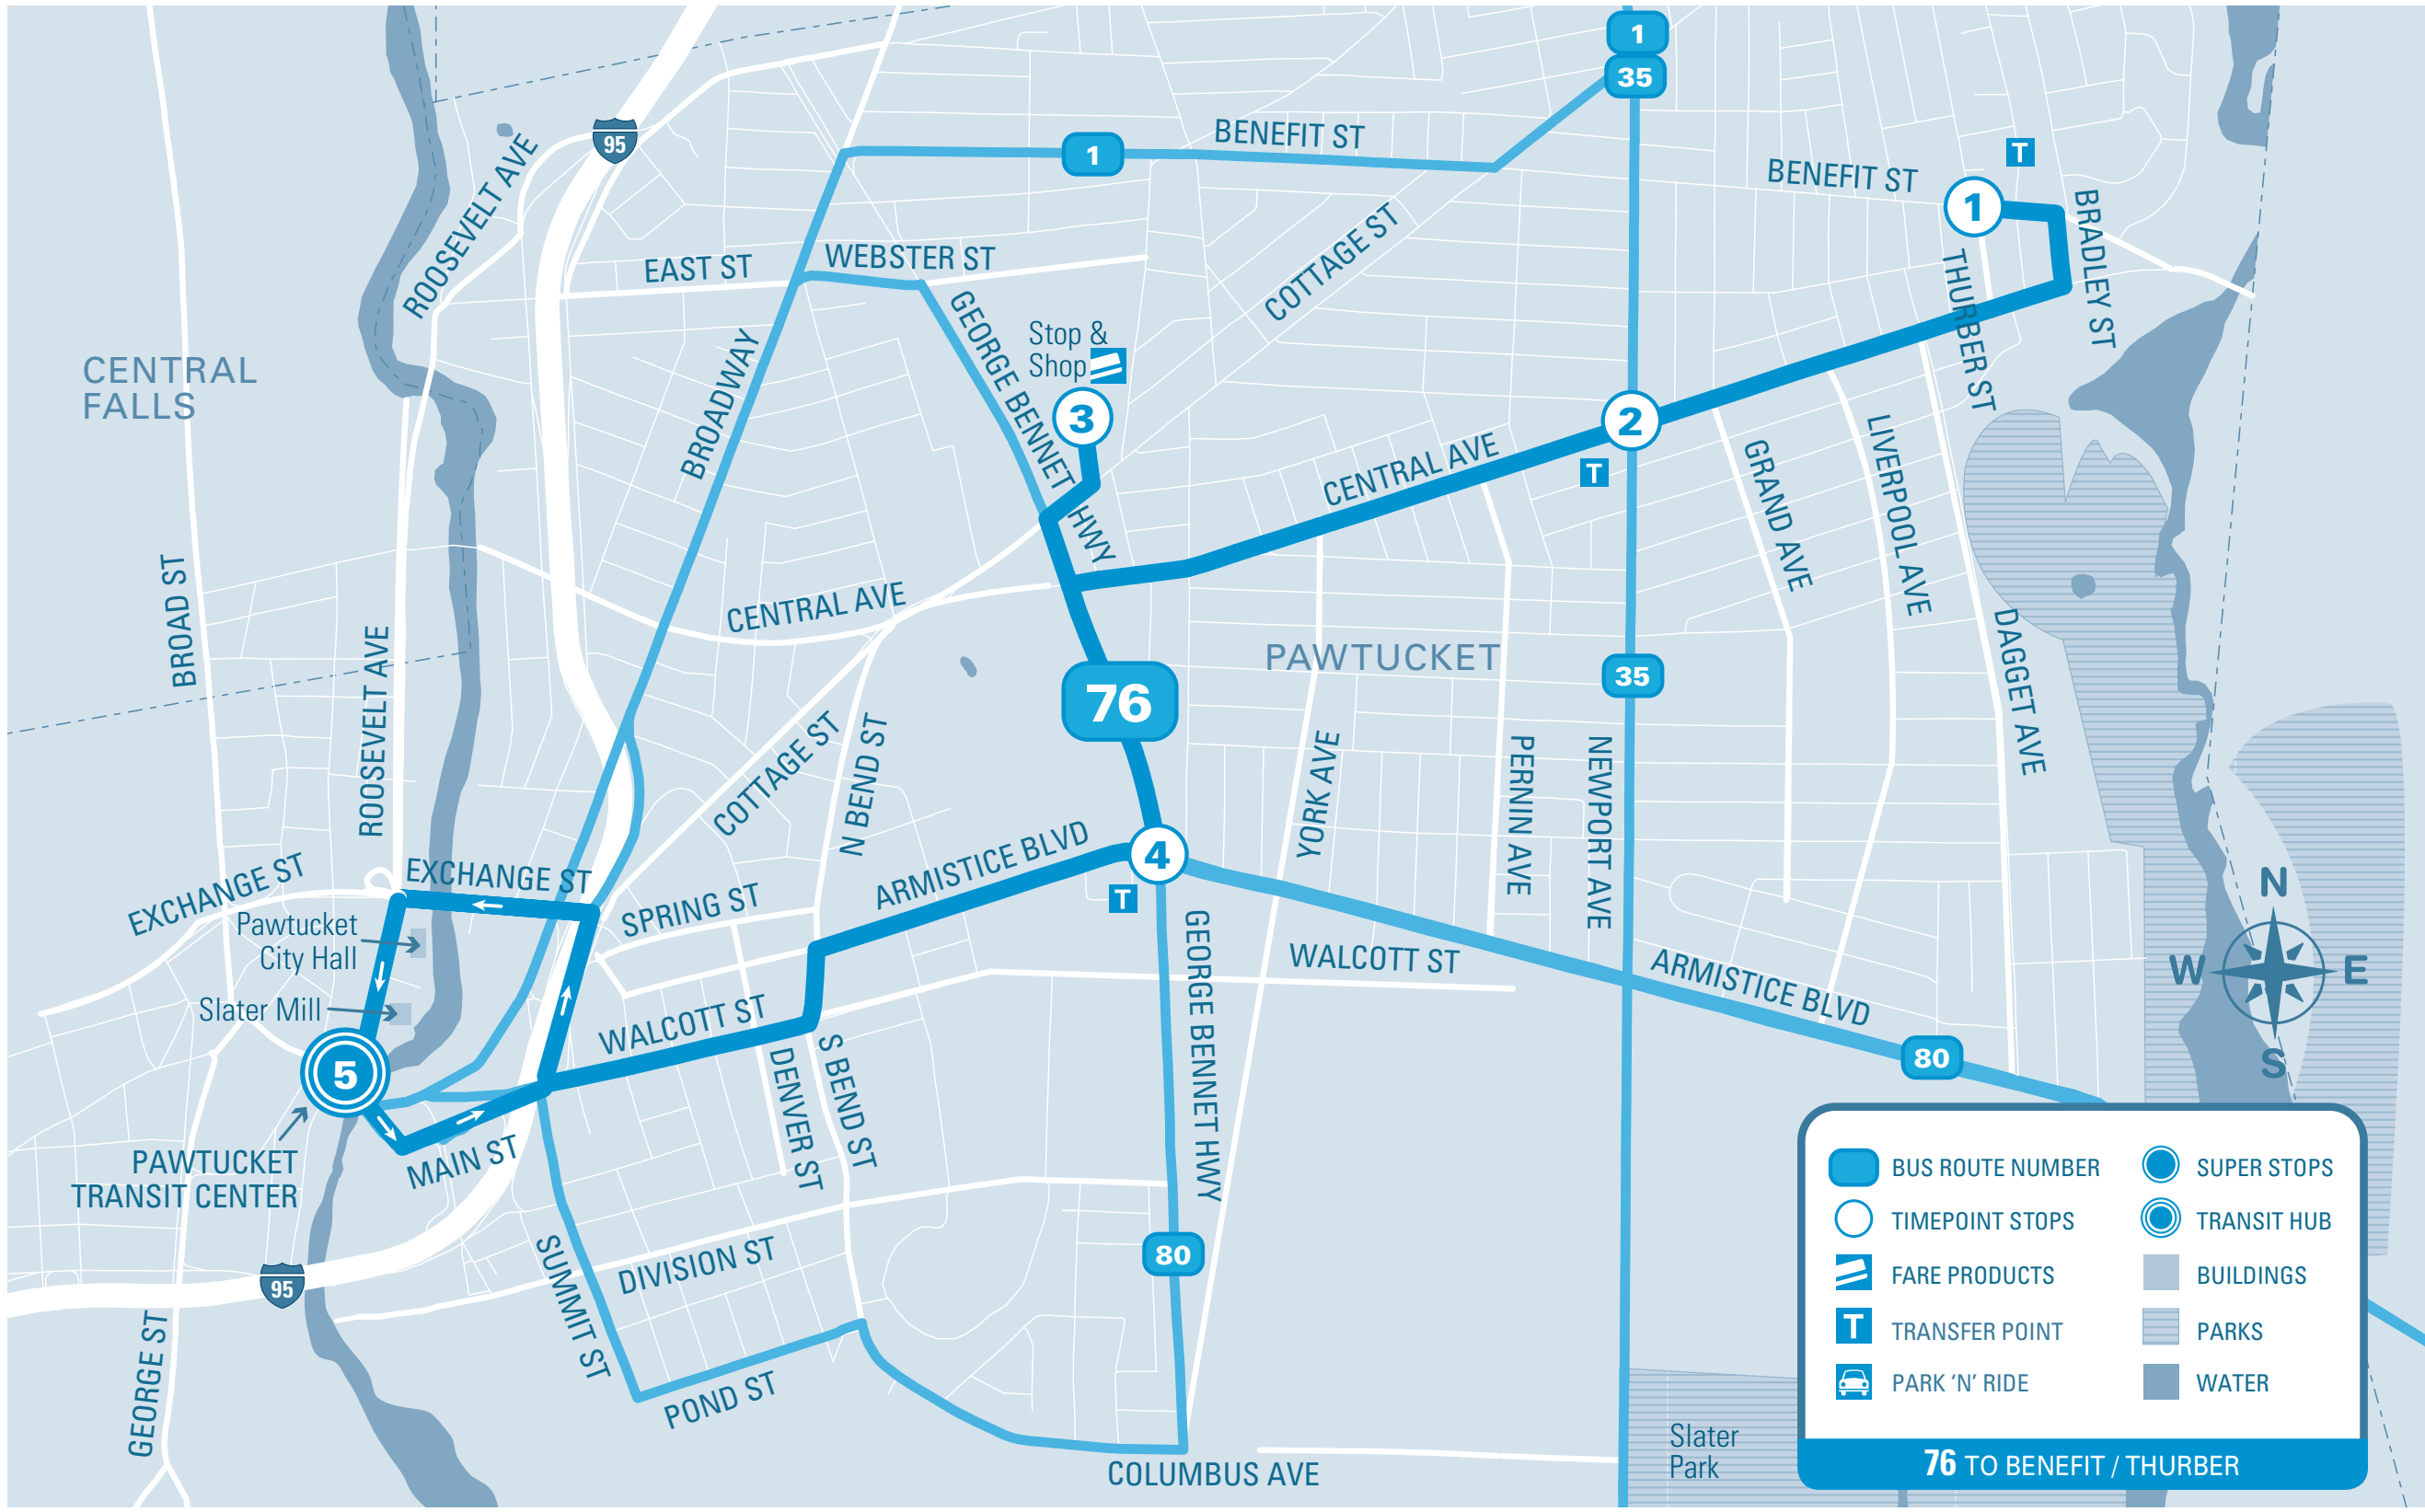

Timepoint Stops

	① Benefit & Thurber	② Central & Newport	③ Stop & Shop Cottage St.	④ Armistice & George Bennett	⑤ PAWTUCKET TRANSIT CENTER
TRANSFER	1	35		80	HUB
SATURDAY AM	7:50	7:54	7:58	8:01	8:08
	8:50	8:54	8:58	9:01	9:08
	9:50	9:54	9:58	10:01	10:08
	10:50	10:54	10:58	11:01	11:08
SATURDAY PM	11:50	11:54	11:58	12:01	12:08
	12:50	12:54	12:58	1:01	1:08
	1:50	1:54	1:58	2:01	2:08
	2:50	2:54	2:58	3:01	3:08
	3:50	3:54	3:58	4:01	4:08
	4:50	4:54	4:58	5:01	5:08
	5:50	5:54	5:58	6:01	6:08

Bus Schedule Information •
Para información llame:
401-781-9400 or 401-747-3529 TDD
www.ripta.com

*Subject to change

		5	4	3	2	1	
Timepoint Stops		PAWTUCKET TRANSIT CENTER	Armistice & George Bennett	Stop & Shop Cottage St.	Central & Newport	Benefit & Thurber	
MONDAY TO FRIDAY	AM	TRANSFER	HUB	80	35	1	
			6:15	6:20	6:23	6:27	6:30
		7:45	7:51	7:54	7:58	8:02	
		9:15	9:21	9:24	9:28	9:32	
		10:45	10:51	10:54	10:58	11:02	
	PM		12:15	12:21	12:24	12:28	12:32
			1:45	1:51	1:54	1:58	2:02
			3:15	3:21	3:24	3:28	3:32
			4:45	4:51	4:54	4:58	5:02
			6:15	6:20	6:23	6:27	6:30

		5	4	3	2	1	
Timepoint Stops		PAWTUCKET TRANSIT CENTER	Armistice & George Bennett	Stop & Shop Cottage St.	Central & Newport	Benefit & Thurber	
SATURDAY	AM	TRANSFER	HUB	80	35	1	
			8:20	8:26	8:29	8:33	8:37
		9:20	9:26	9:29	9:33	9:37	
		10:20	10:26	10:29	10:33	10:37	
		11:20	11:26	11:29	11:33	11:37	
	PM		12:20	12:26	12:29	12:33	12:37
			1:20	1:26	1:29	1:33	1:37
			2:20	2:26	2:29	2:33	2:37
			3:20	3:26	3:29	3:33	3:37
			4:20	4:26	4:29	4:33	4:37
		5:20	5:26	5:29	5:33	5:37	
	6:10	6:16	6:19	6:23	6:27		