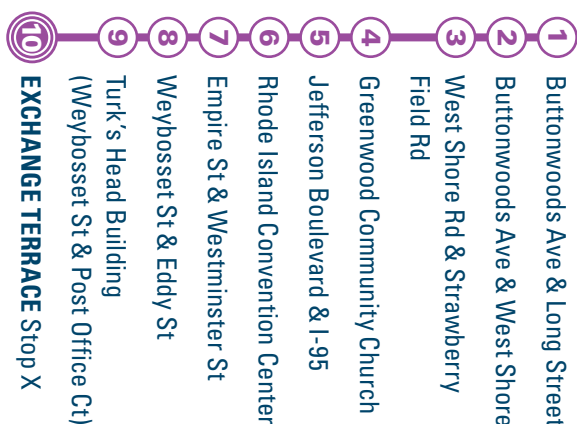

- Independence Day** - Saturday, July 4
- Victory Day** - Monday, August 10
- Labor Day** - Monday, September 7
- Columbus Day** - Monday, October 12

- Veterans Day** - Wednesday, November 11
- Thanksgiving Day** - Thursday, November 26
- Christmas Day** - Friday, December 25

**INFO**  
Log on at  
[RIPTA.COM](http://RIPTA.COM)

**FARES**  
Single Trip: \$2.00  
Transfer: \$1.00 valid for 2 hours  
1 Day Pass: \$6 onboard only  
7 Day Pass: \$25 onboard only

**FREQUENCY**  
Monday to Friday 6a-6p:  
Peak-Only Service  
Saturday: No Service  
Sunday / Holiday: No Service

**RIPTA**  
RHODE ISLAND PUBLIC TRANSIT AUTHORITY

**MAJOR STOPS**

**EXPRESS SERVICE**

**Jefferson Blvd. Park-n-Ride**

**8X**

**MONDAY TO FRIDAY to Warwick**

Timepoint Stops	Bus Operates from	RI Convention Center	Empire & Westminister	Weybosset & Eddy	Turk's Head	EXCHANGE TERRACE Stop X HUB	Jefferson & I-95	Greenwood Community Church	West Shore & Strawberry Field	Buttonwoods & West Shore	Buttonwoods & Long St.
<b>AM</b>	Buttonwoods	6:00	6:01	6:03	6:05	6:07	6:21	6:31	6:39	6:42	6:44
	Buttonwoods	6:30	6:31	6:33	6:35	6:37	6:51	7:01	7:09	7:12	7:14
	Grnwd. Church	7:40	7:41	7:43	7:45	7:47	8:01	8:11	.....	.....	.....
	Grnwd. Church	8:10	8:11	8:13	8:15	8:17	8:31	8:41	.....	.....	.....
<b>PM</b>	Grnwd. Church	3:40	3:41	3:43	3:45	3:47	4:01	4:11	.....	.....	.....
	Buttonwoods	4:50	4:51	4:53	4:55	4:57	5:11	5:21	5:29	5:32	5:34
	Buttonwoods	5:15	5:16	5:18	5:20	5:22	5:36	5:46	5:54	5:57	5:59