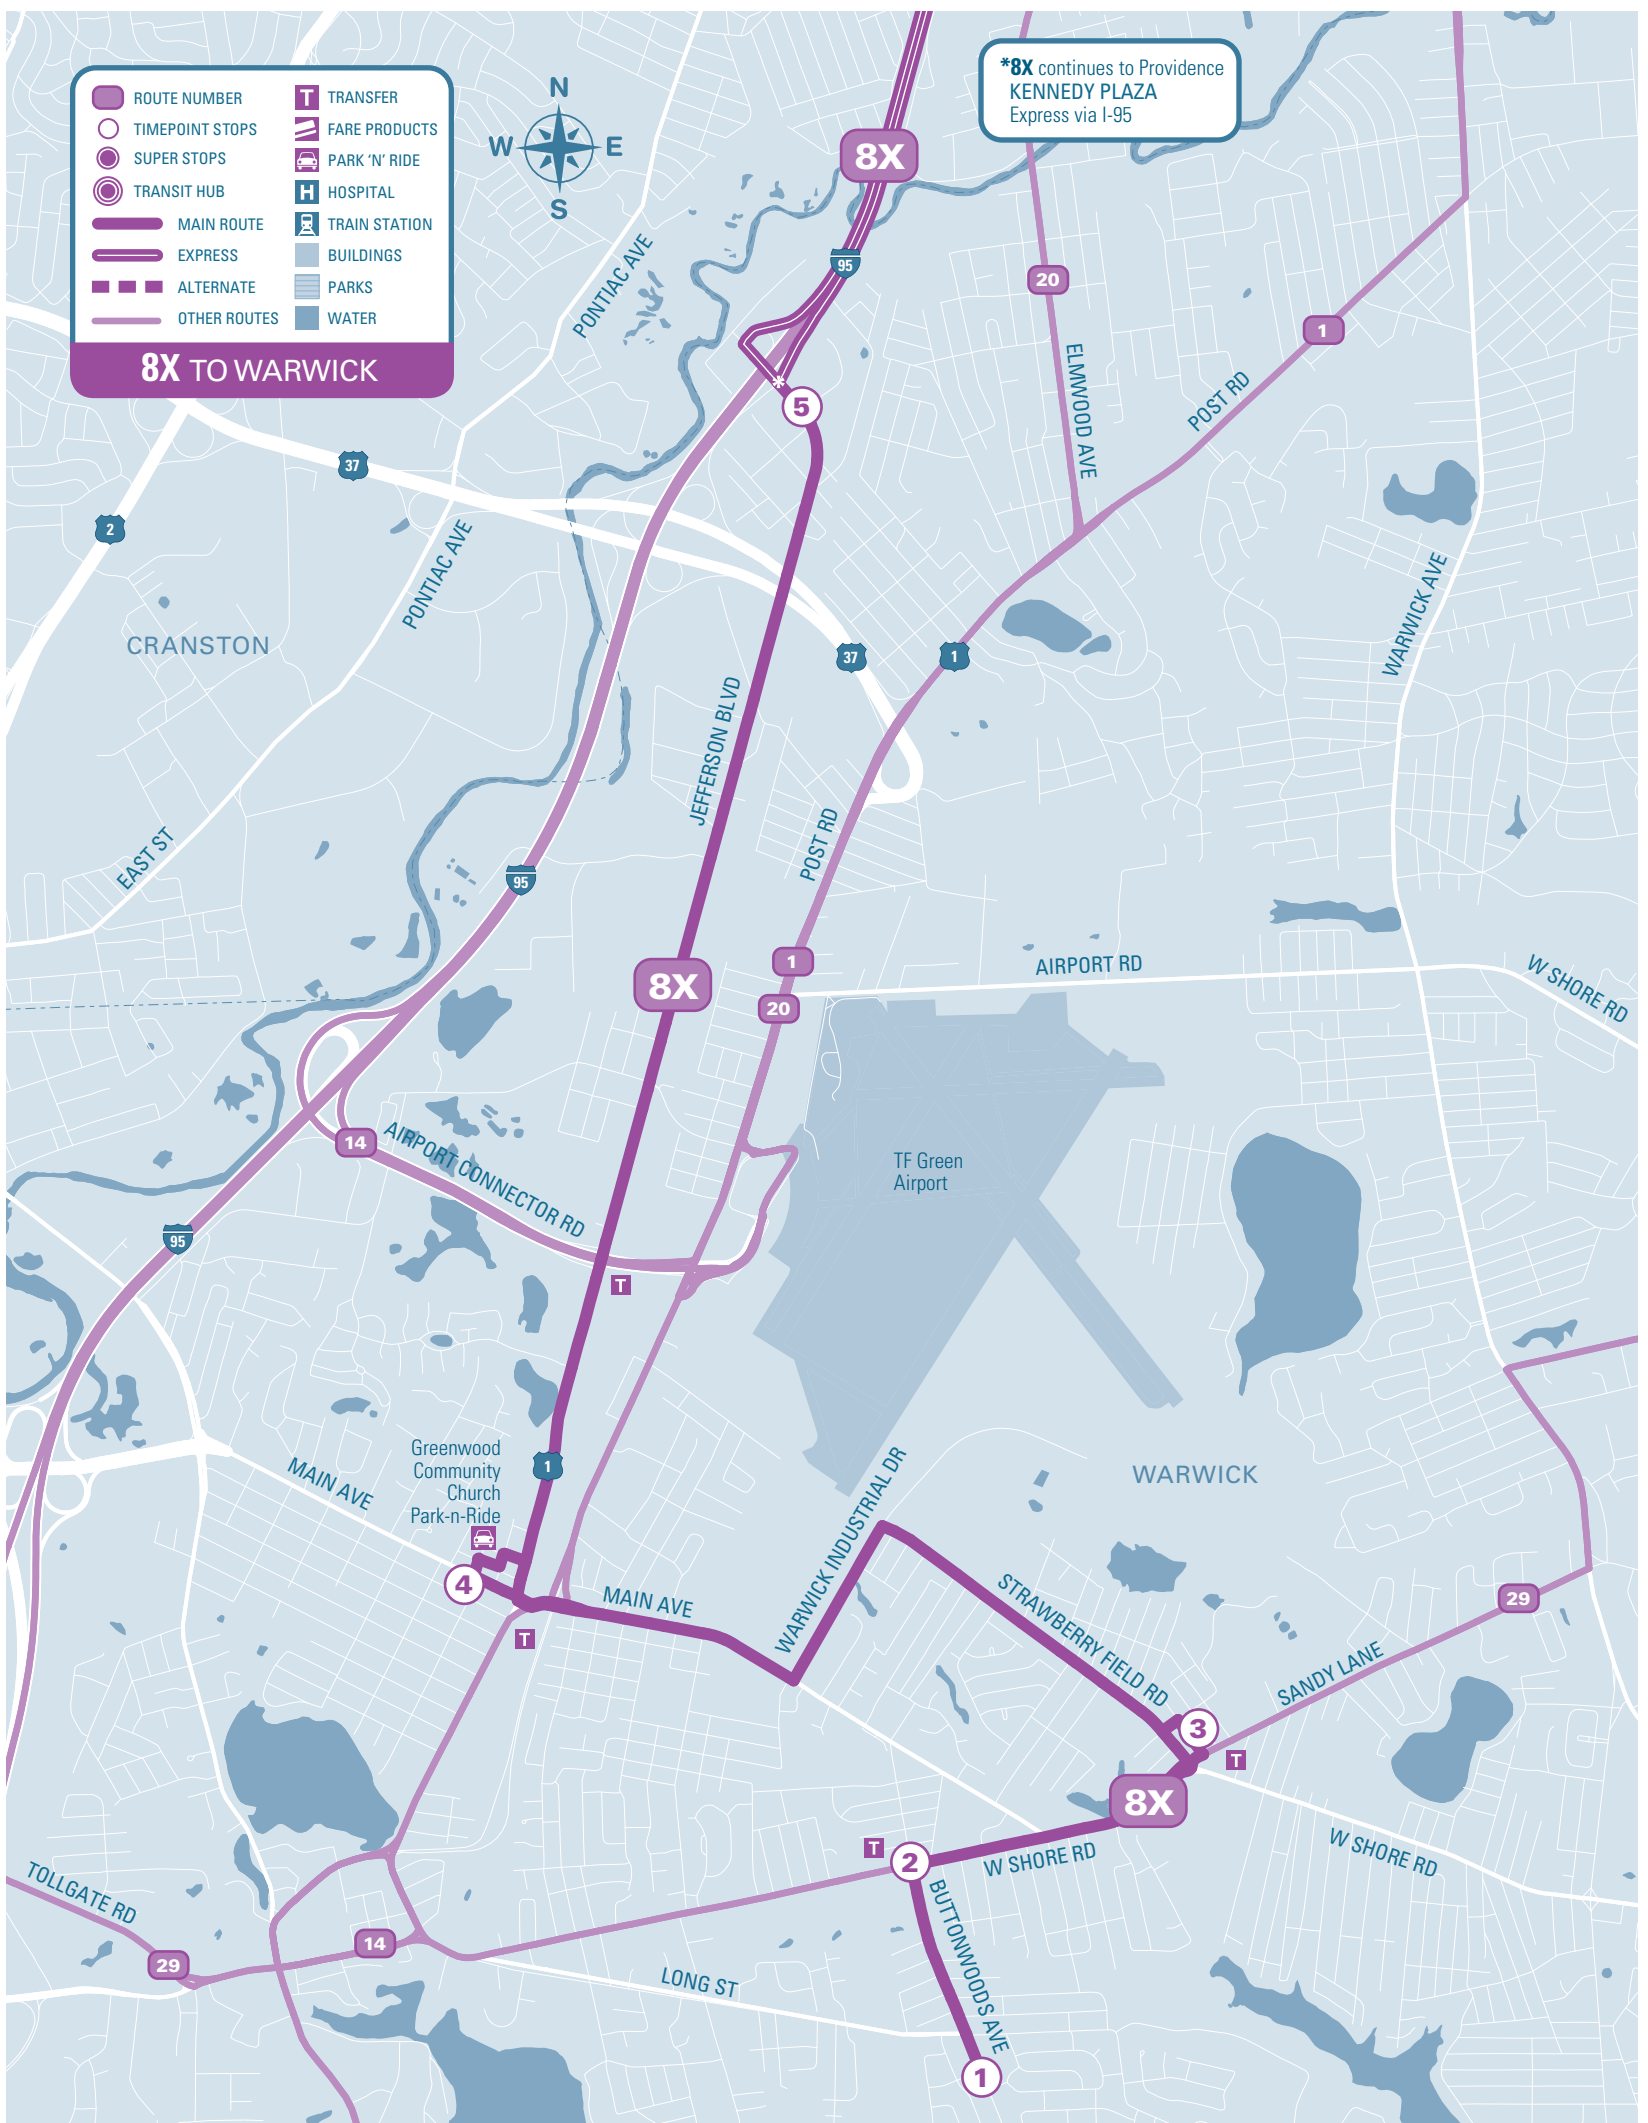

**MONDAY TO FRIDAY to Providence**

Timepoint Stops	Bus Operates from	Buttunwoods & Long St.	Buttunwoods & West Shore	West Shore & Strawberry Field	Greenwood Community Church	Jefferson & I-95	RI Convention Center	Empire & Westminster	Weybosset & Eddy	Turk's Head	EXCHANGE TERRACE Stop X HUB
AM	Buttunwoods	6:50	6:52	6:55	7:03	7:13	7:29	7:30	7:32	7:34	7:36
	Buttunwoods	7:20	7:22	7:25	7:33	7:43	7:59	8:00	8:02	8:04	8:06
PM	Grnwd. Church	.....	.....	.....	3:02	3:12	3:28	3:29	3:31	3:33	3:35
	Grnwd. Church	.....	.....	.....	4:11	4:21	4:37	4:38	4:40	4:42	4:44
	Grnwd. Church	.....	.....	.....	4:33	4:43	4:59	5:00	5:02	5:04	5:06
	Buttunwoods	5:40	5:42	5:45	5:53	6:03	6:19	6:20	6:22	6:24	6:26

**INFO**  
Log on at  
[RIPTA.COM](http://RIPTA.COM)

**FARES**  
Single Trip: \$2.00  
Transfer: \$1.00 valid for 2 hours  
1 Day Pass: \$6 onboard only  
7 Day Pass: \$25 onboard only

**FREQUENCY**  
Monday to Friday 6a-6p:  
Peak-Only Service  
Saturday: No Service  
Sunday / Holiday: No Service

**RIPTA**  
RHODE ISLAND PUBLIC TRANSIT AUTHORITY

**MAJOR STOPS**

**EXPRESS SERVICE**

**Jefferson Blvd. Park-n-Ride**

**8X**

**MONDAY TO FRIDAY to Warwick**

Timepoint Stops	Bus Operates from	RI Convention Center	Empire & Westminister	Weybosset & Eddy	Turk's Head	EXCHANGE TERRACE Stop X HUB	Jefferson & I-95	Greenwood Community Church	West Shore & Strawberry Field	Buttonwoods & West Shore	Buttonwoods & Long St.
<b>AM</b>	Buttonwoods	6:00	6:01	6:03	6:05	6:07	6:21	6:31	6:39	6:42	6:44
	Buttonwoods	6:30	6:31	6:33	6:35	6:37	6:51	7:01	7:09	7:12	7:14
	Grnwd. Church	7:40	7:41	7:43	7:45	7:47	8:01	8:11	.....	.....	.....
	Grnwd. Church	8:10	8:11	8:13	8:15	8:17	8:31	8:41	.....	.....	.....
<b>PM</b>	Grnwd. Church	3:40	3:41	3:43	3:45	3:47	4:01	4:11	.....	.....	.....
	Buttonwoods	4:50	4:51	4:53	4:55	4:57	5:11	5:21	5:29	5:32	5:34
	Buttonwoods	5:15	5:16	5:18	5:20	5:22	5:36	5:46	5:54	5:57	5:59