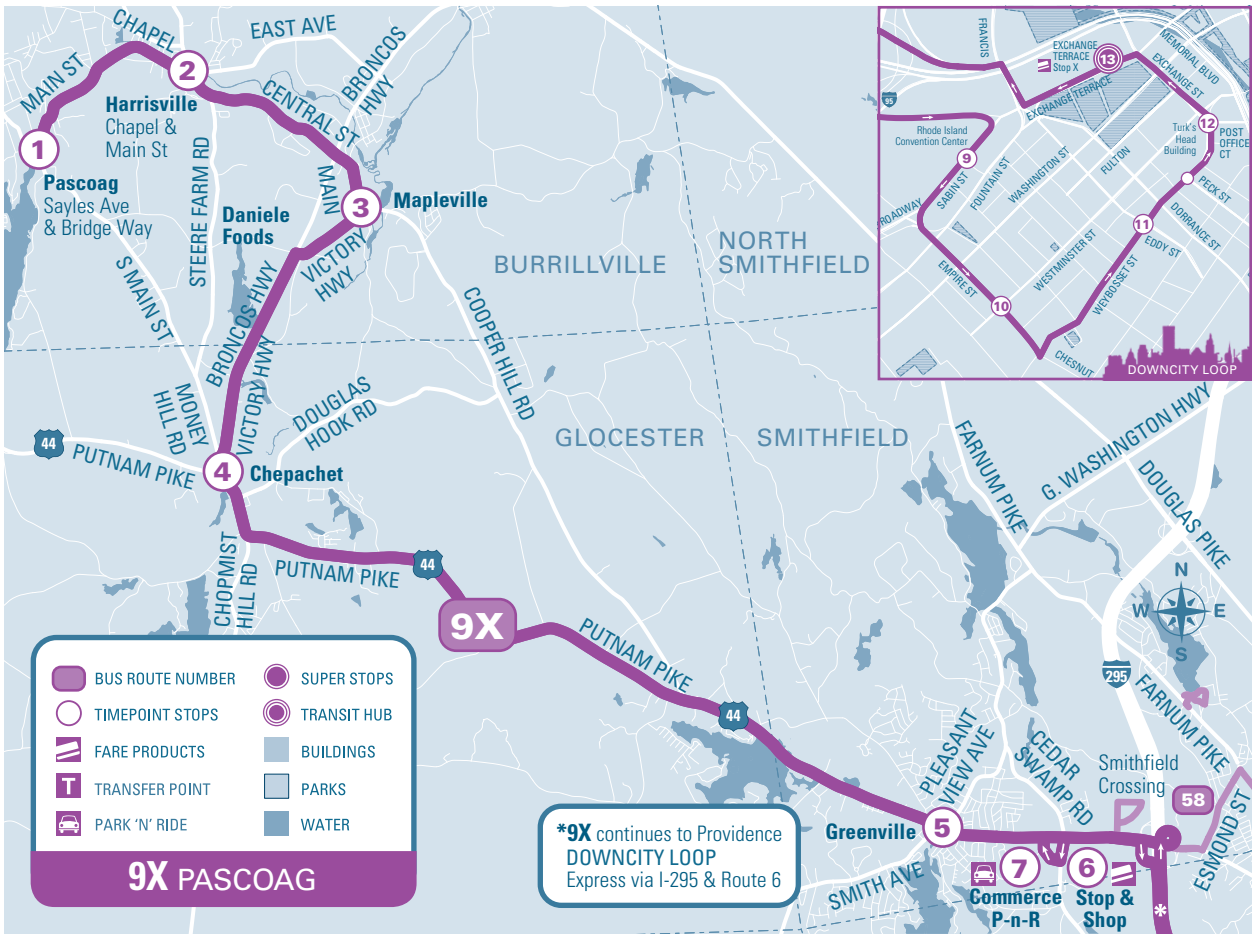

# MAJOR STOPS

- 1 Pascoag
- 2 Harrisville
- 3 Mapleville
- 4 Chepachet
- 5 Greenville
- 6 Stop & Shop Smithfield
- 7 Commerce Park-n-Ride
- 8 Citizen's Bank Operation Center Johnston
- 9 RI Convention Center
- 10 Empire & Westminster
- 11 Weybosset & Eddy
- 12 Turk's Head
- 13 **EXCHANGE TERRACE Stop X**

### FARES

Single Trip: \$2.00

Transfer: \$1.00 valid for 2 hours

1 Day Pass: \$6 onboard only

7 Day Pass: \$25 onboard only

### INFO

Log on at  
**RIPTA.COM**

RHODE ISLAND PUBLIC TRANSIT AUTHORITY

Timepoint Stops		Pascoag	Harrisville	Mapleville	Chepachet	Greenville	Stop & Shop Smithfield	Commerce P-n-R Lot	Citizen's Bank Op. Center Johnston	RI Convention Ctr	Empire & Westminister	Weybosset & Eddy	Turk's Head	EXCHANGE TERRACE STOP X
TRANSFER													HUB	
M-F to PVD	AM	6:46	6:51	6:55	7:03	7:15	7:18	7:20	.....	7:41	7:42	7:44	7:46	7:48
		7:20	7:25	7:29	7:37	7:49	7:52	7:54	.....	8:15	8:16	8:18	8:20	8:22
		9:00	9:05	9:09	9:17	9:29	9:32	9:34	.....	9:55	9:56	9:58	10:00	10:02
	PM	2:48	2:53	2:57	3:05	3:17	3:20	3:22	3:33	.....	.....	.....	.....	3:55
		5:25	5:30	5:34	5:42	5:54	5:57	5:59	6:10	6:25	6:26	6:28	6:30	6:32

Timepoint Stops		RI Convention Ctr	Empire & Westminister	Weybosset & Eddy	Turk's Head	EXCHANGE TERRACE STOP X	Citizen's Bank Op. Center Johnston	Stop & Shop Smithfield	Commerce P-n-R Lot	Greenville	Chepachet	Mapleville	Harrisville	Pascoag
TRANSFER			HUB											
M-F to PASC	AM	6:05	6:06	6:08	6:10	6:12	6:30	6:37	6:39	6:42	6:54	7:02	7:06	7:11
		7:45	7:46	7:48	7:50	7:52	8:10	8:17	8:19	8:22	8:34	8:42	8:46	8:51
	PM	1:35	1:36	1:38	1:40	1:42	.....	2:04	2:06	2:09	2:21	2:29	2:33	2:38
		4:08	4:09	4:11	4:13	4:15	.....	4:37	4:39	4:42	4:54	5:02	5:06	5:11
		4:38	4:39	4:41	4:43	4:45	.....	5:07	5:09	5:12	5:24	5:32	5:36	5:41
	5:08	5:09	5:11	5:13	5:15	.....	5:37	5:39	5:42	5:54	6:02	6:06	6:11	