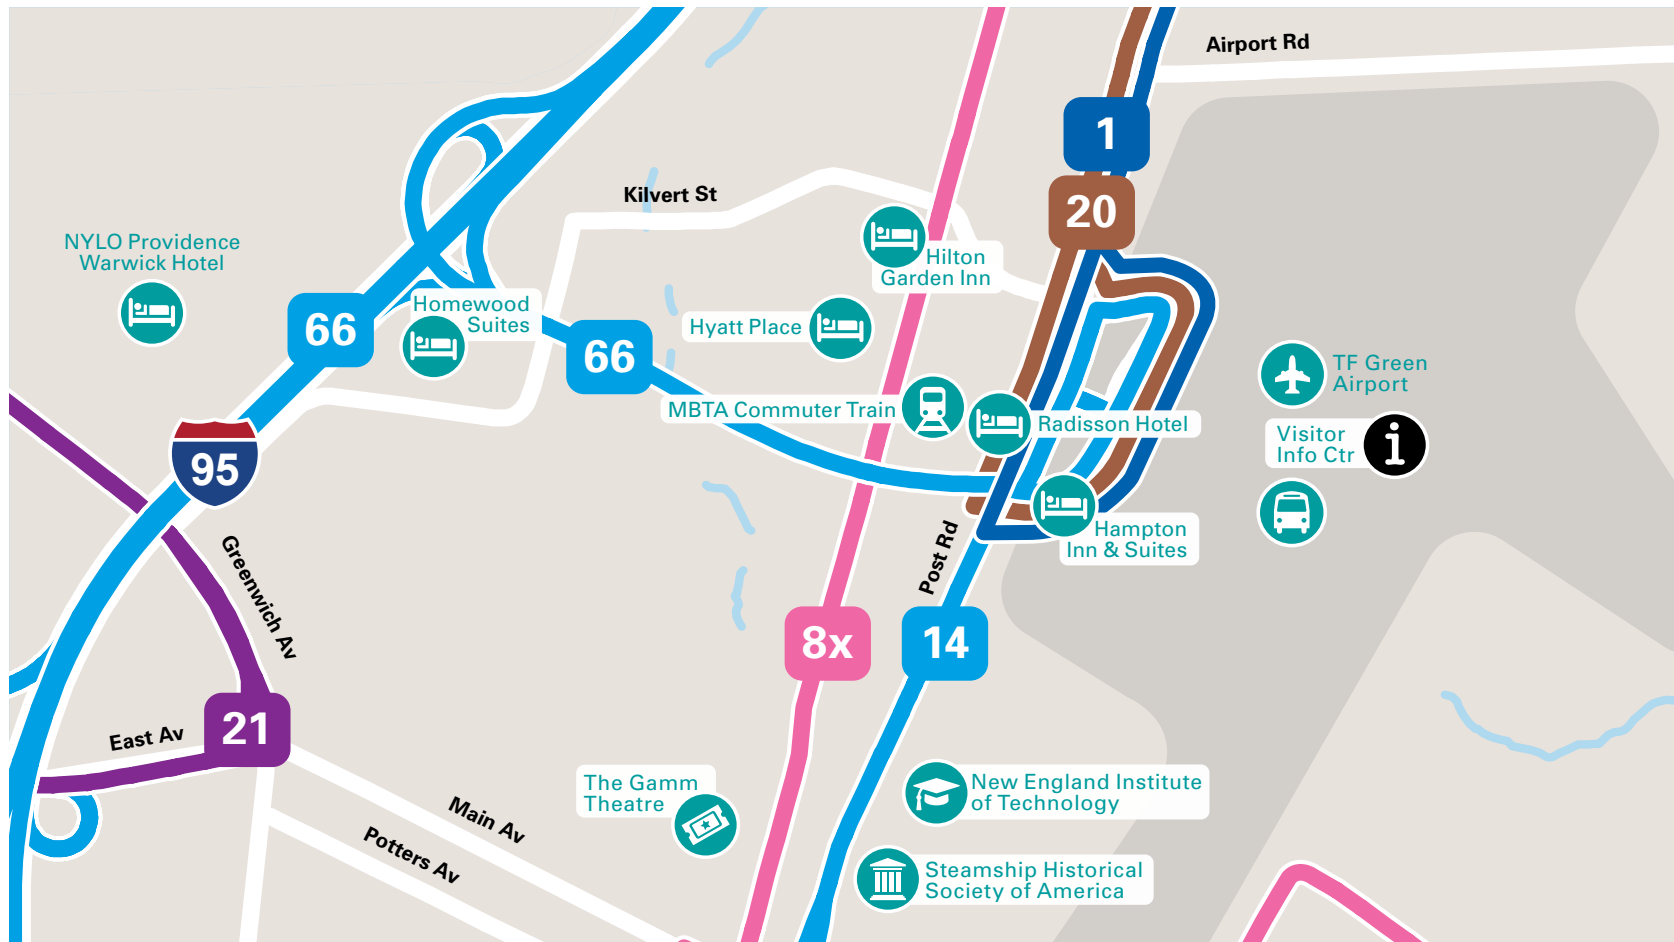

WELCOME TO WARWICK!

The Rhode Island Public Transit Authority (RIPTA) welcomes you on board our buses and trolleys. **Hop on and enjoy the ride!**

By highlighting RIPTA bus routes, this map of Warwick is designed to help orient you with some key points of interest and various landmarks and better explore the city. We have high frequency options both in and around the city of Warwick.

Want to explore the state? We serve almost every community in Rhode Island! It's never been easier to board a bus at one of our transit hubs at either TF Green or the Community College of Rhode (CCRI) campus in Warwick.

Use this map to help you plan a trip or try our easy-to-use trip planner on **RIPTA.com**. Our website also has schedules for each individual route and a description of RIPTA's wide-ranging family of services.

PLACES TO SEE

Destination	Area	Bus #
COLLEGES & UNIVERSITIES		
CCRI-Warwick	East Ave	21, 29, 62, 66
New England Institute of Technology	Post Rd	14
GOVERNMENT		
Kent County Courthouse	Quaker Ln	29
Warwick City Hall	Post Rd	14, 29
RHODE ISLAND ATTRACTIONS		
Conimicut Lighthouse	Narragansett Bay	4, 29
* ♦ Warwick Neck Lighthouse	Warwick Neck Rd	4

GREATER RHODE ISLAND

* Galilee/Narragansett	South County	66
* Newport	Aquidneck	14
* Providence	Capitol	1, 3, 4, 8x, 14, 20, 21, 22, 30, 66

THINGS TO DO

ENTERTAINMENT		
The Gamm Theatre	Jefferson Blvd	8x
Showcase Cinemas Warwick Mall	Bald Hill Rd	13, 21, 22, 29, 30
Warwick Center for the Arts	Post Rd	14, 29

THINGS TO DO

Destination	Area	Bus #
MUSEUMS		
Steamship Historical Society of America	Post Rd	14
PARKS		
♦ Conimicut Point	Point Ave	4, 29
* ♦ Goddard Park	Ives Rd	14
Gorton Pond	Post Rd	14, 29
Oakland Beach		3
Pawtuxet Memorial Park	Pawtuxet	3, 4
Pawtuxet Park	Pawtuxet	3, 4
♦ Rocky Point Park	Rocky Point Ave	4
♦ Warwick City Park/ Buttonwoods Beach	Buttonwoods Ave	8x
SHOPPING & DINING		
Apponaug Four Corners	Post Rd	14, 29
Bald Hill Rd/Route 2		29
Conimicut Village		4, 29
Cowesett Corner Shopping Center	Bald Hill Rd	29
Rhode Island Mall	Bald Hill Rd	21, 29
Warwick Mall	Bald Hill Rd	13, 21, 22, 29, 30

TRAVEL RESOURCES

AIRPORT		
TF Green Airport	Post Rd	1, 20, 14, 66

TRAVEL RESOURCES

Destination	Area	Bus #
HOTELS		
Courtyard by Marriott	Jefferson Park Rd	8x
Hampton Inn & Suites	Post Rd	1, 14, 20, 66
Hilton Garden Inn	Thurber St	8x
Homewood Suites	International Way	
Hyatt Place	Jefferson Blvd	8x
La Quinta Inn & Suites	Jefferson Blvd	8x
NYLO Providence Warwick Hotel	Knight St	21
Radisson Hotel	Post Rd	1, 14, 20, 66
TRAIN STATION		
MBTA Commuter Train	Jefferson Blvd	8x
HEALTHCARE		
Kent County Memorial Hospital	Toll Gate Rd	29
VISITOR INFORMATION CENTERS		
TF Green Airport Visitor Information Center	Post Rd	1, 20, 14, 66

RIDING RIPTA

CCRI-WARWICK	East Ave	21, 29, 62, 66
TF GREEN AIRPORT	Post Rd	1, 14, 20, 66

♦ Destinations accessible by bicycle (Direct drop off unavailable)
* Popular destinations not shown on map