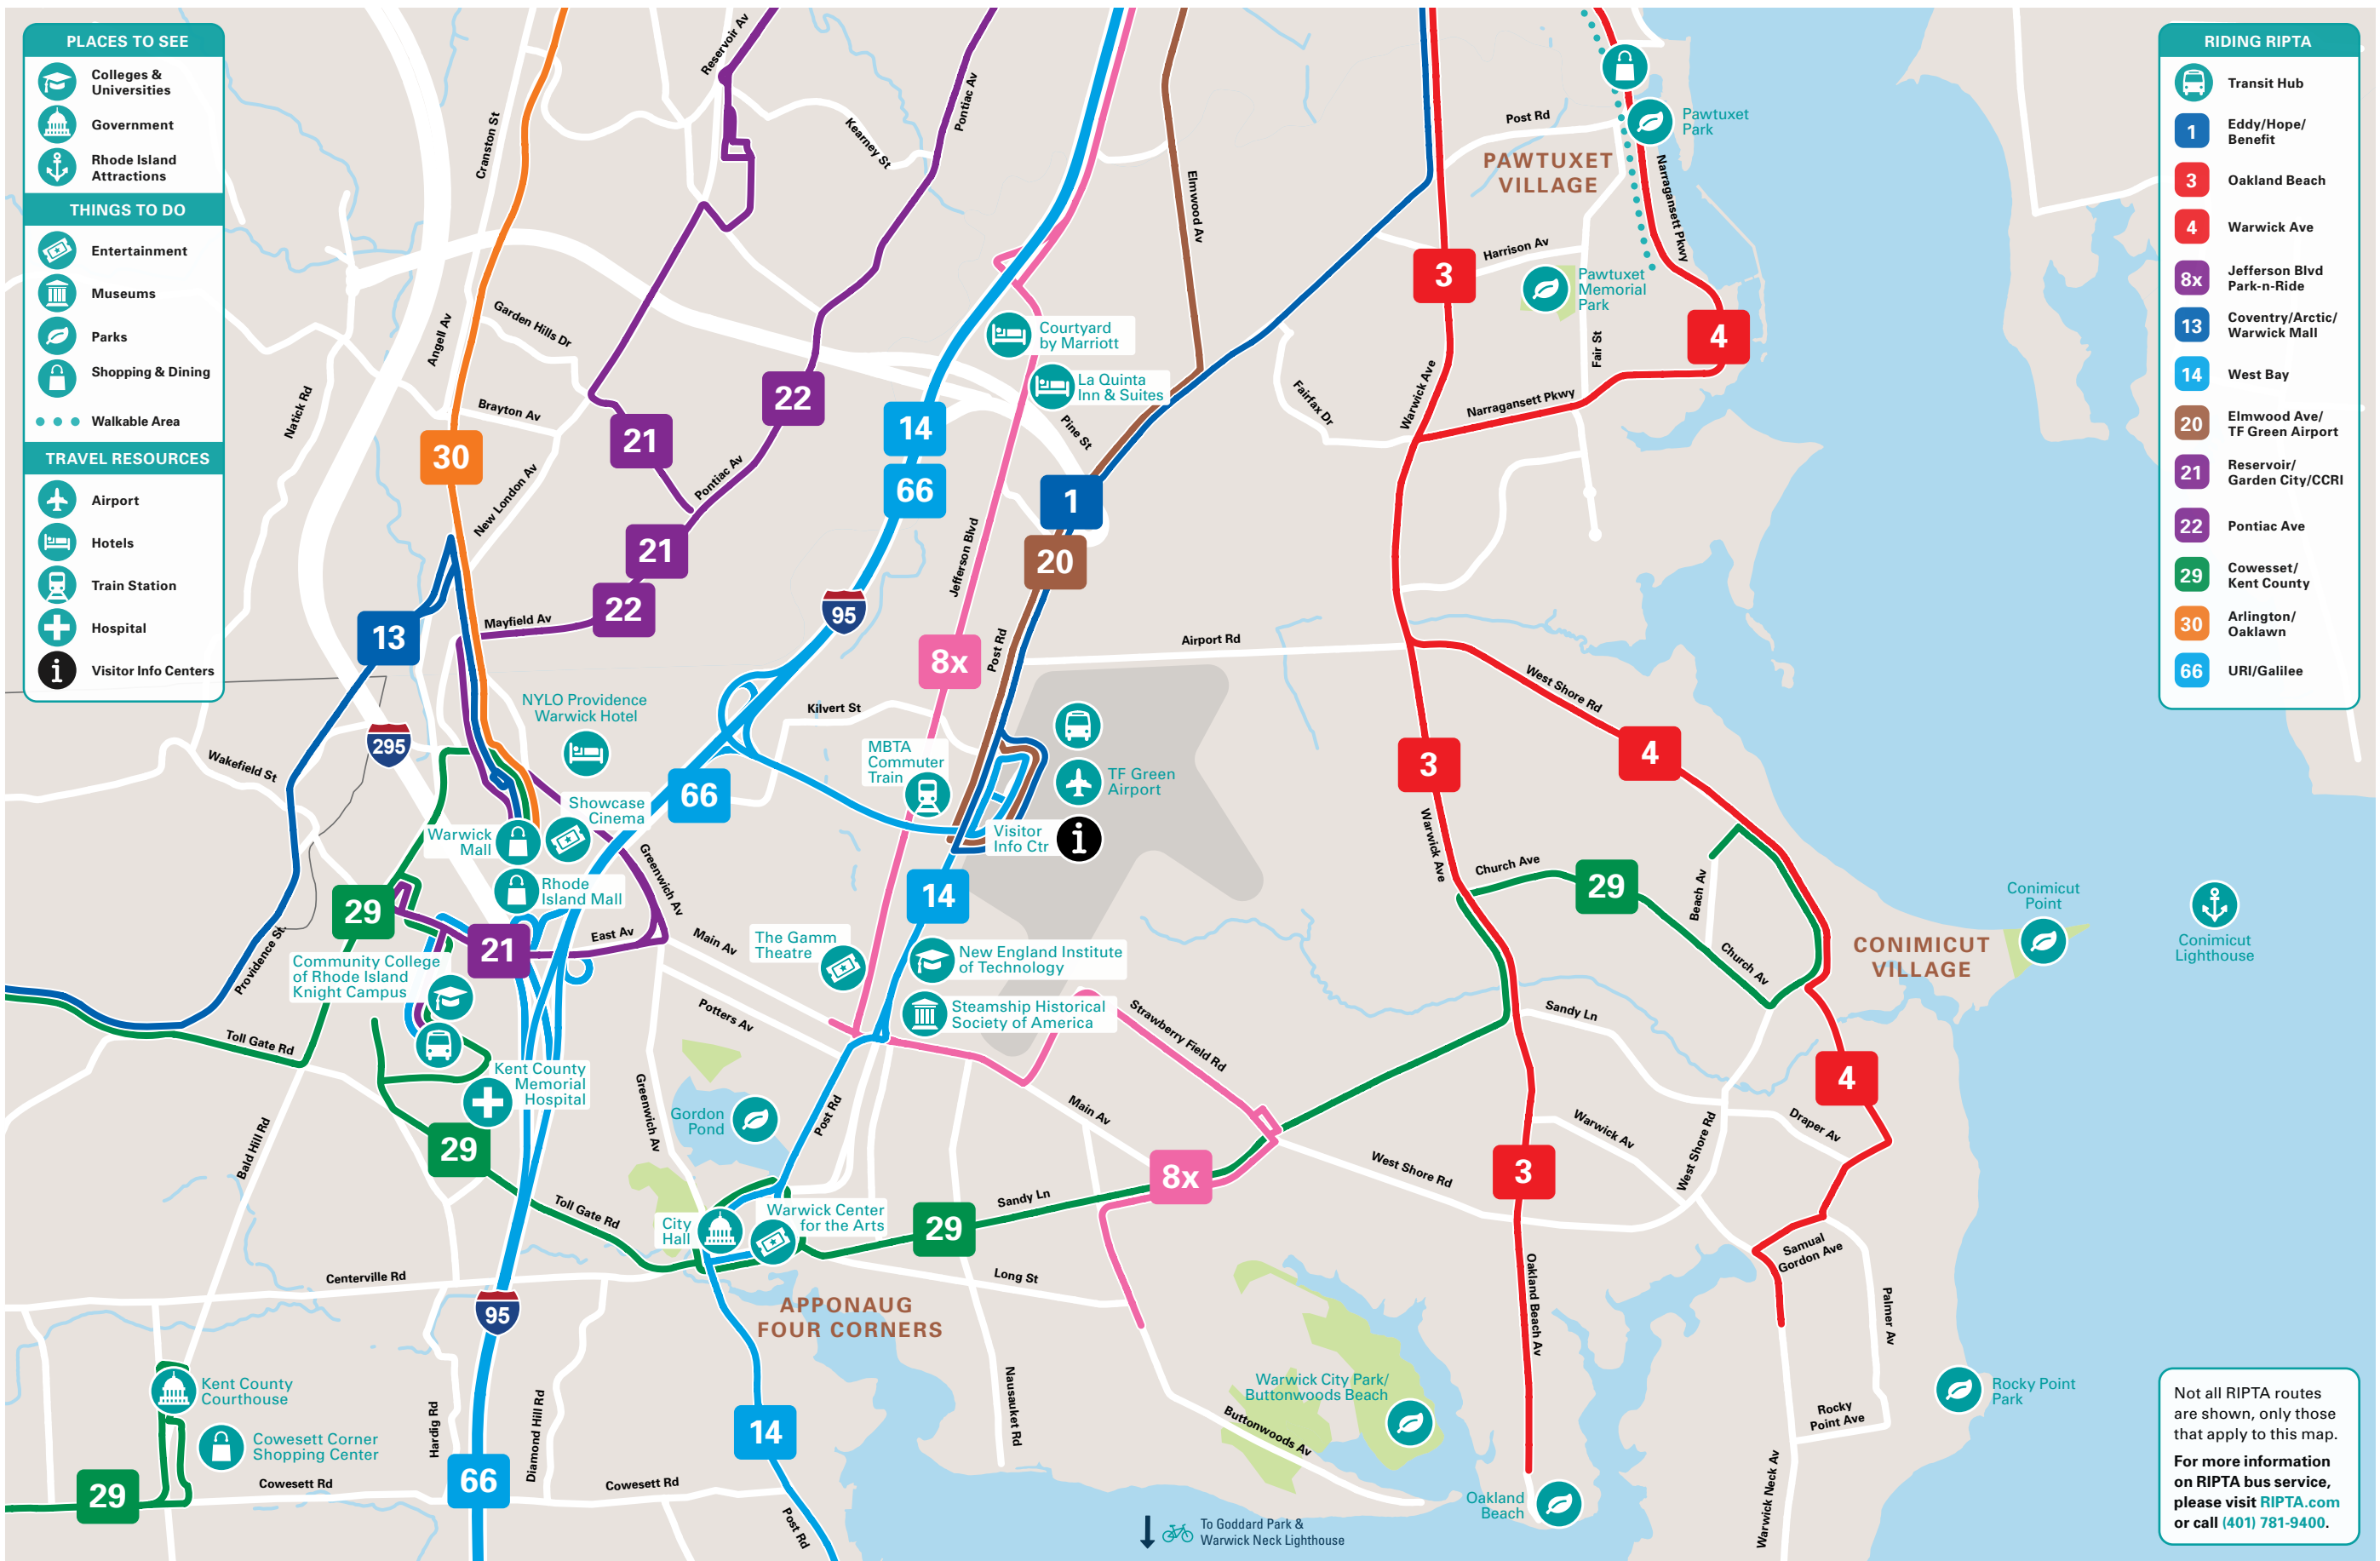

RIDING RIPTA

CCRI-WARWICK	East Ave	21, 29, 62, 66
TF GREEN AIRPORT	Post Rd	1, 14, 20, 66

♦ Destinations accessible by bicycle (Direct drop off unavailable)
* Popular destinations not shown on map

GET CONNECTED

PLACES TO SEE

- Colleges & Universities
- Government
- Rhode Island Attractions

THINGS TO DO

- Entertainment
- Museums
- Parks
- Shopping & Dining
- Walkable Area

TRAVEL RESOURCES

- Airport
- Hotels
- Train Station
- Hospital
- Visitor Info Centers

RIDING RIPTA

- Transit Hub
- 1 Eddy/Hope/Benefit
- 3 Oakland Beach
- 4 Warwick Ave
- 8x Jefferson Blvd Park-n-Ride
- 13 Coventry/Arctic/Warwick Mall
- 14 West Bay
- 20 Elmwood Ave/TF Green Airport
- 21 Reservoir/Garden City/CCRI
- 22 Pontiac Ave
- 29 Cowesett/Kent County
- 30 Arlington/Oaklawn
- 66 URI/Galilee

↓ To Goddard Park & Warwick Neck Lighthouse

Not all RIPTA routes are shown, only those that apply to this map. For more information on RIPTA bus service, please visit RIPTA.com or call (401) 781-9400.