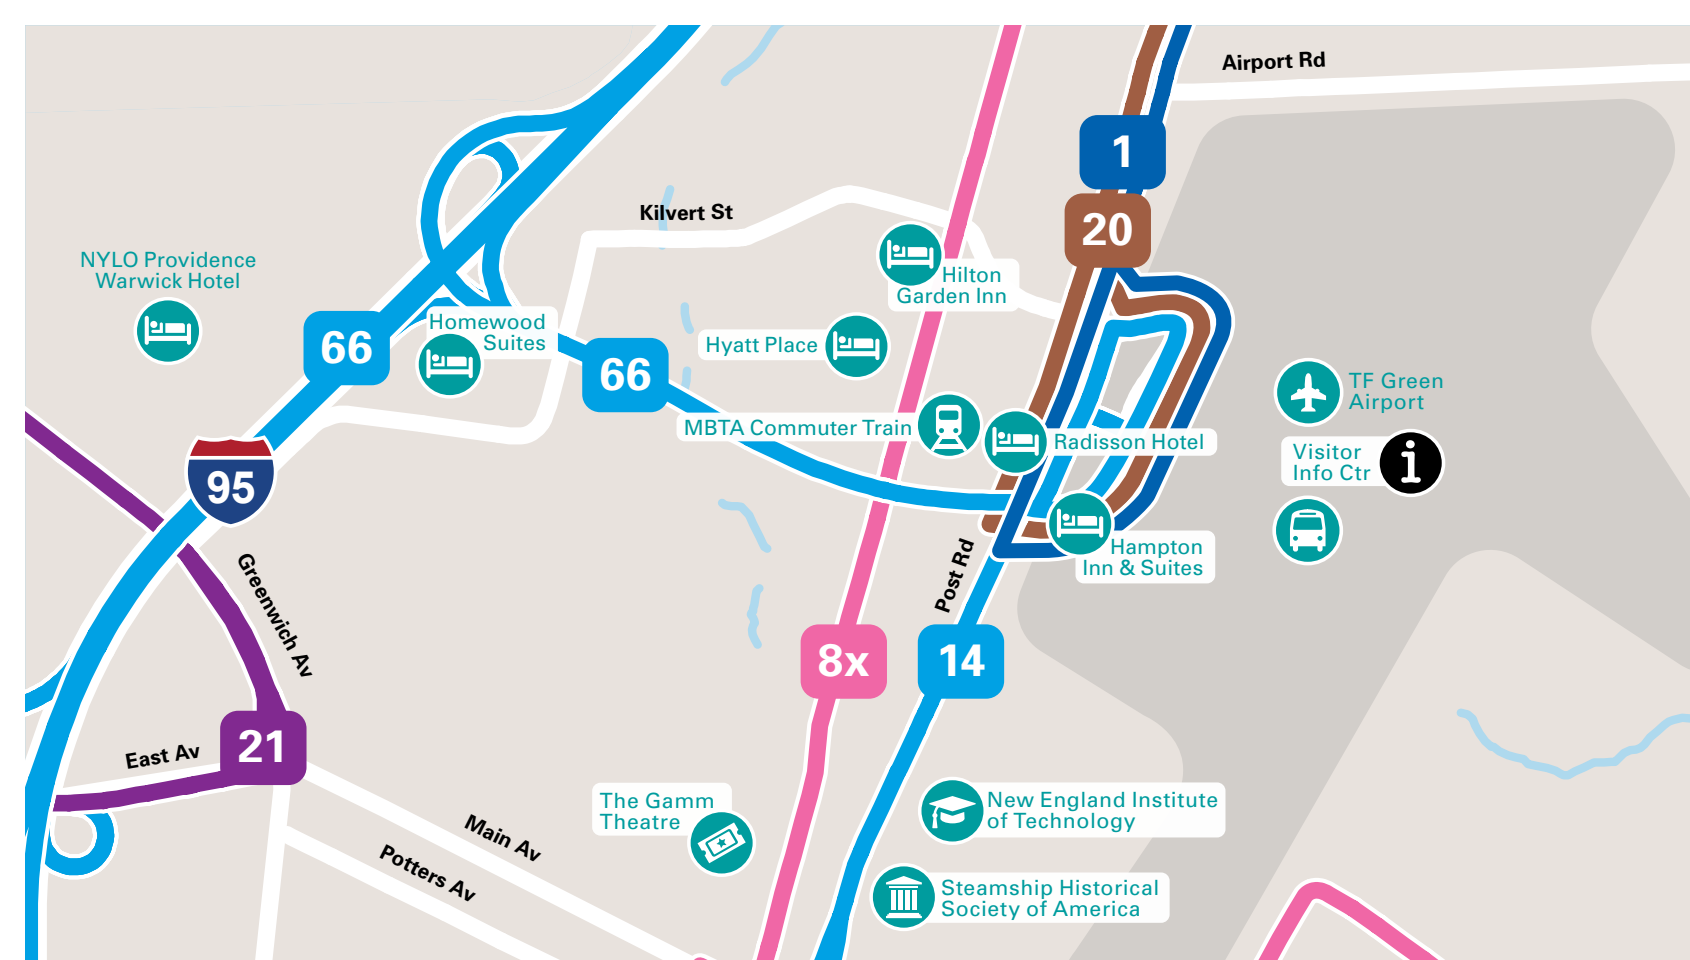

WELCOME TO WARWICK!

The Rhode Island Public Transit Authority (RIPTA) welcomes you on board our buses and trolleys. **Hop on and enjoy the ride!**

By highlighting RIPTA bus routes, this map of Warwick is designed to help orient you with some key points of interest and various landmarks and better explore the city. We have high frequency options both in and around the city of Warwick.

Want to explore the state? We serve almost every community in Rhode Island! It's never been easier to board a bus at one of our transit hubs at either TF Green or the Community College of Rhode (CCRI) campus in Warwick.

Use this map to help you plan a trip or try our easy-to-use trip planner on **RIPTA.com**. Our website also has schedules for each individual route and a description of RIPTA's wide-ranging family of services.

PLACES TO SEE

Destination	Area	Bus #
COLLEGES & UNIVERSITIES		
CCRI-Warwick	East Ave	21, 29, 62, 66
New England Institute of Technology	Post Rd	14
GOVERNMENT		
Kent County Courthouse	Quaker Ln	29
Warwick City Hall	Post Rd	14, 29
RHODE ISLAND ATTRACTIONS		
Conimicut Lighthouse	Narragansett Bay	4, 29
* ♦ Warwick Neck Lighthouse	Warwick Neck Rd	4

GREATER RHODE ISLAND

* Galilee/Narragansett	South County	66
* Newport	Aquidneck	14
* Providence	Capitol	1, 3, 4, 8x, 14, 20, 21, 22, 30, 66

THINGS TO DO

ENTERTAINMENT		
The Gamm Theatre	Jefferson Blvd	8x
Showcase Cinemas Warwick Mall	Bald Hill Rd	13, 21, 22, 29, 30
Warwick Center for the Arts	Post Rd	14, 29

THINGS TO DO

Destination	Area	Bus #
MUSEUMS		
Steamship Historical Society of America	Post Rd	14
PARKS		
♦ Conimicut Point	Point Ave	4, 29
* ♦ Goddard Park	Ives Rd	14
Gorton Pond	Post Rd	14, 29
Oakland Beach		3
Pawtuxet Memorial Park	Pawtuxet	3, 4
Pawtuxet Park	Pawtuxet	3, 4
♦ Rocky Point Park	Rocky Point Ave	4
♦ Warwick City Park/ Buttonwoods Beach	Buttonwoods Ave	8x
SHOPPING & DINING		
Apponaug Four Corners	Post Rd	14, 29
Bald Hill Rd/Route 2		29
Conimicut Village		4, 29
Cowesett Corner Shopping Center	Bald Hill Rd	29
Rhode Island Mall	Bald Hill Rd	21, 29
Warwick Mall	Bald Hill Rd	13, 21, 22, 29, 30

TRAVEL RESOURCES

AIRPORT		
TF Green Airport	Post Rd	1, 20, 14, 66

TRAVEL RESOURCES

Destination	Area	Bus #
HOTELS		
Courtyard by Marriott	Jefferson Park Rd	8x
Hampton Inn & Suites	Post Rd	1, 14, 20, 66
Hilton Garden Inn	Thurber St	8x
Homewood Suites	International Way	
Hyatt Place	Jefferson Blvd	8x
La Quinta Inn & Suites	Jefferson Blvd	8x
NYLO Providence Warwick Hotel	Knight St	21
Radisson Hotel	Post Rd	1, 14, 20, 66
TRAIN STATION		
MBTA Commuter Train	Jefferson Blvd	8x
HEALTHCARE		
Kent County Memorial Hospital	Toll Gate Rd	29
VISITOR INFORMATION CENTERS		
TF Green Airport Visitor Information Center	Post Rd	1, 20, 14, 66

RIDING RIPTA

CCRI-WARWICK	East Ave	21, 29, 62, 66
TF GREEN AIRPORT	Post Rd	1, 14, 20, 66

♦ Destinations accessible by bicycle (Direct drop off unavailable)
* Popular destinations not shown on map