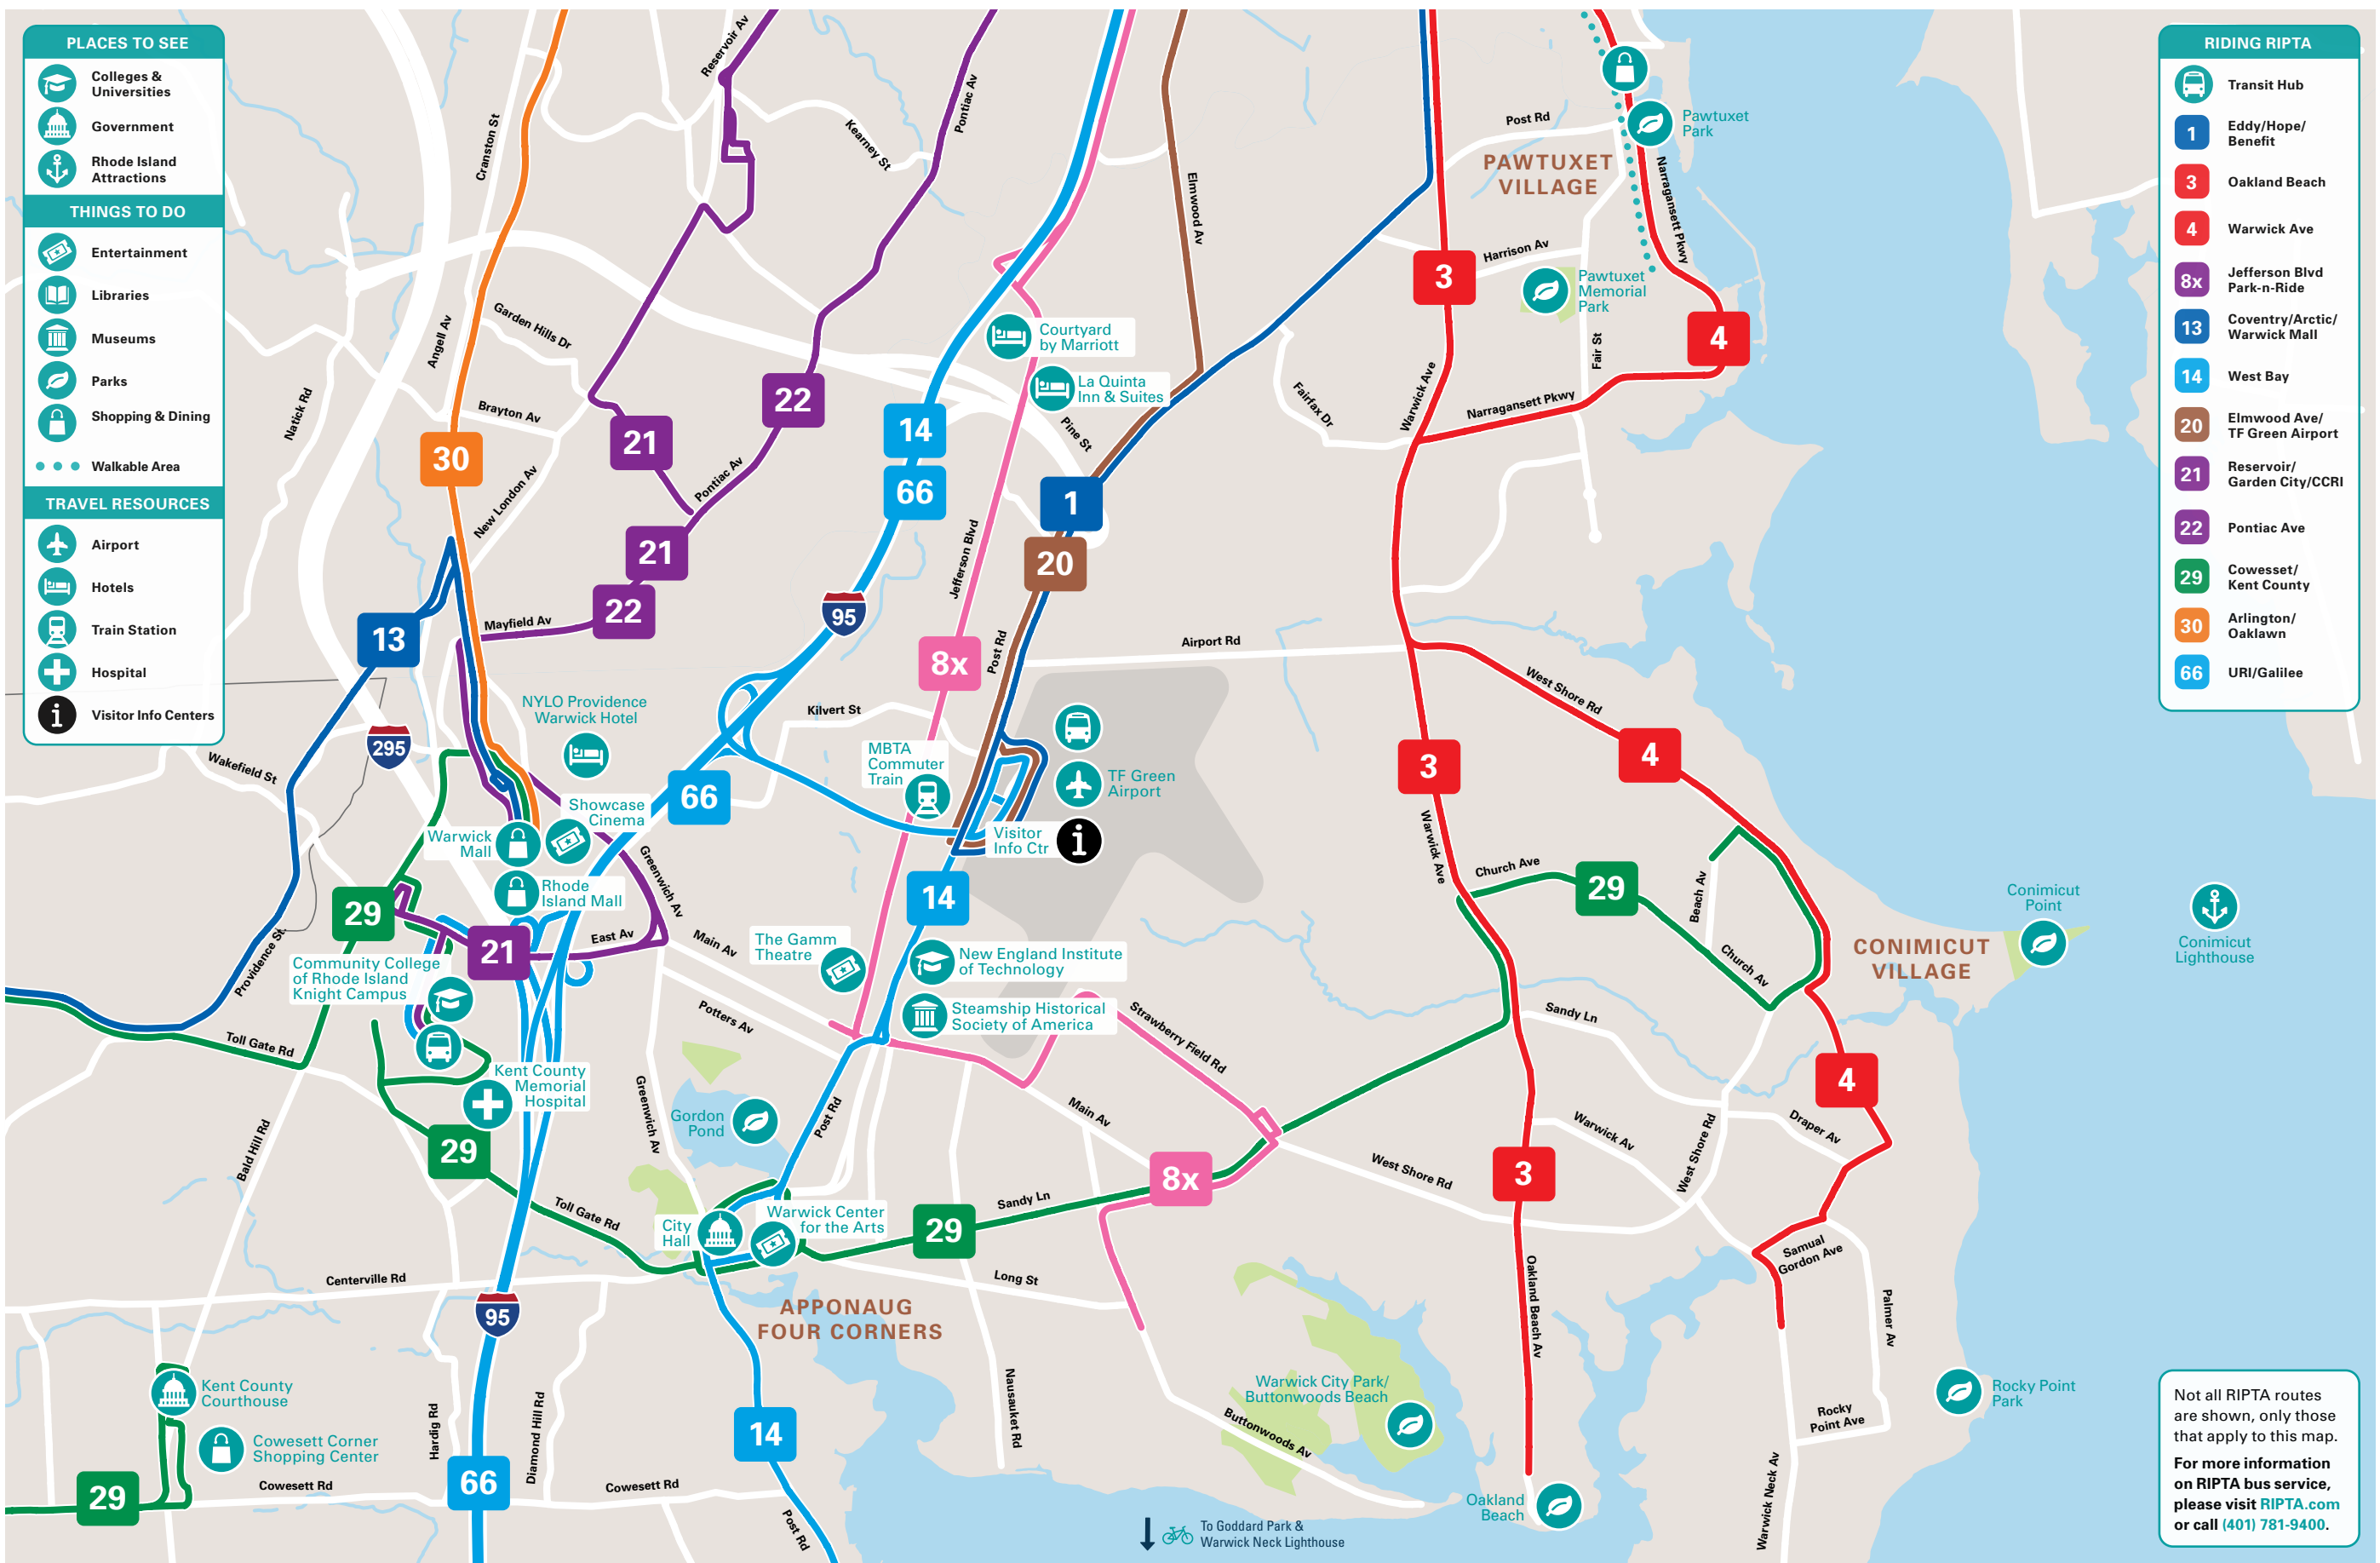

RIDING RIPTA

CCRI-WARWICK	East Ave	21, 29, 62, 66
TF GREEN AIRPORT	Post Rd	1, 14, 20, 66

♦ Destinations accessible by bicycle (Direct drop off unavailable)
* Popular destinations not shown on map

GET CONNECTED

PLACES TO SEE

- Colleges & Universities
- Government
- Rhode Island Attractions

THINGS TO DO

- Entertainment
- Libraries
- Museums
- Parks
- Shopping & Dining
- Walkable Area

TRAVEL RESOURCES

- Airport
- Hotels
- Train Station
- Hospital
- Visitor Info Centers

RIDING RIPTA

- Transit Hub
- 1 Eddy/Hope/Benefit
- 3 Oakland Beach
- 4 Warwick Ave
- 8x Jefferson Blvd Park-n-Ride
- 13 Coventry/Arctic/Warwick Mall
- 14 West Bay
- 20 Elmwood Ave/TF Green Airport
- 21 Reservoir/Garden City/CCRI
- 22 Pontiac Ave
- 29 Cowesett/Kent County
- 30 Arlington/Oaklawn
- 66 URI/Galilee

Not all RIPTA routes are shown, only those that apply to this map.
 For more information on RIPTA bus service, please visit RIPTA.com or call (401) 781-9400.

To Goddard Park & Warwick Neck Lighthouse