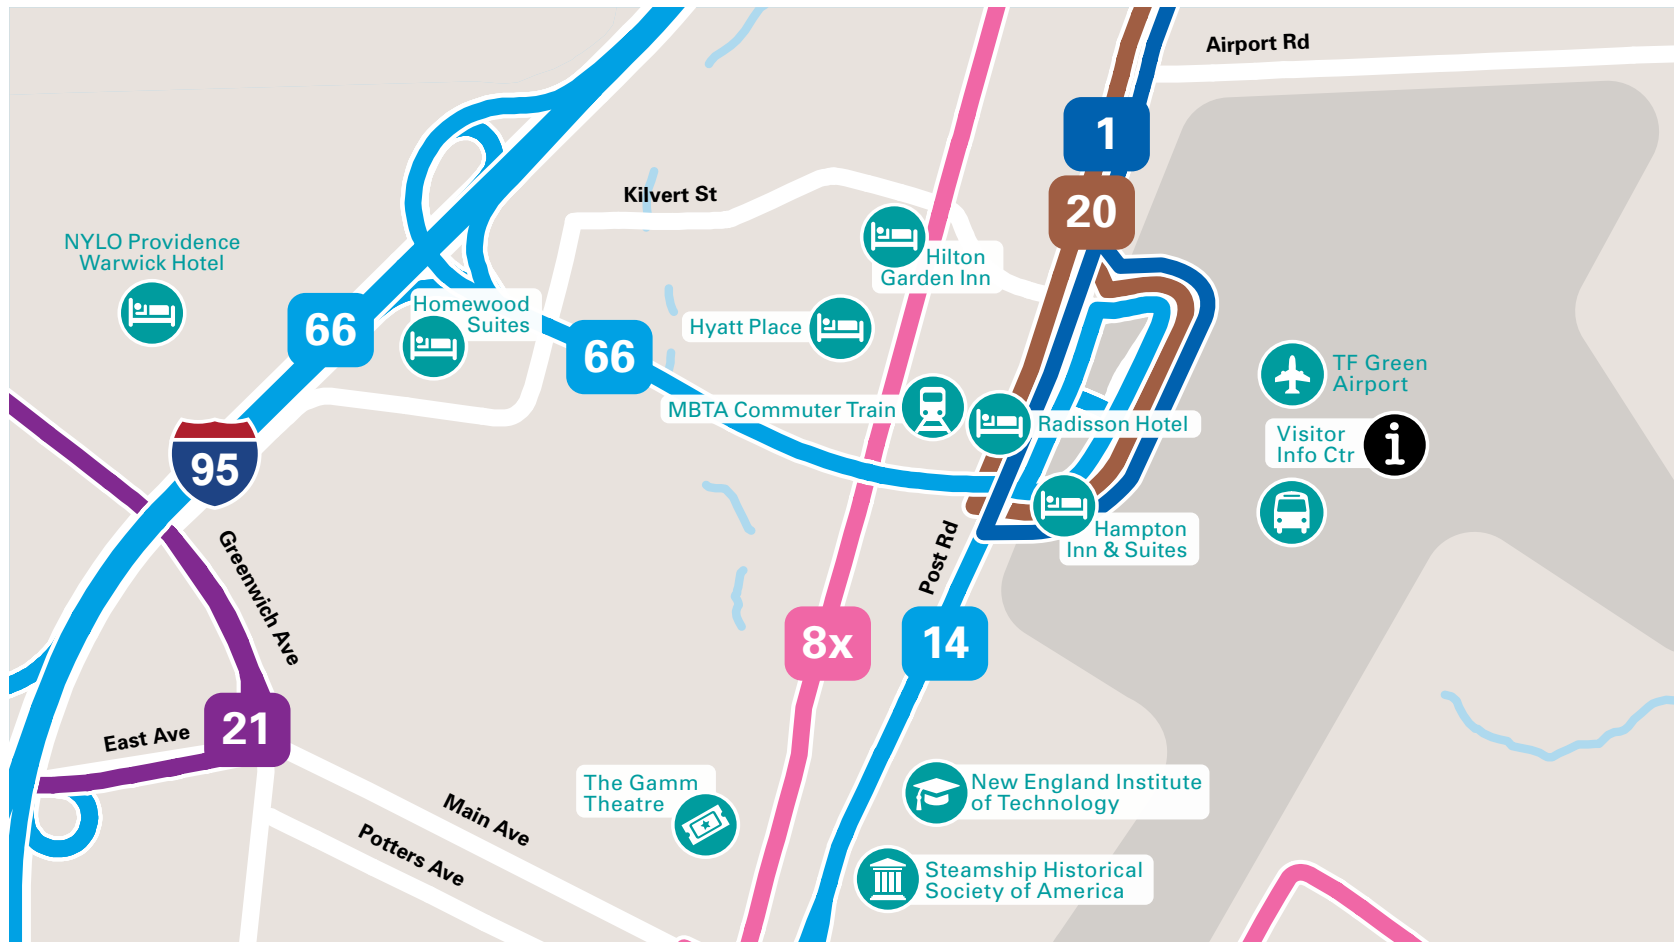

WELCOME TO WARWICK!

The Rhode Island Public Transit Authority (RIPTA) welcomes you on board our buses and trolleys. **Hop on and enjoy the ride!**

By highlighting RIPTA bus routes, this map of Warwick is designed to help orient you with some key points of interest and various landmarks and better explore the city. We have high frequency options both in and around the city of Warwick.

Want to explore the state? We serve almost every community in Rhode Island! It's never been easier to board a bus at one of our transit hubs at either TF Green or the Community College of Rhode (CCRI) campus in Warwick.

Use this map to help you plan a trip or try our easy-to-use trip planner on **RIPTA.com**. Our website also has schedules for each individual route and a description of RIPTA's wide-ranging family of services.