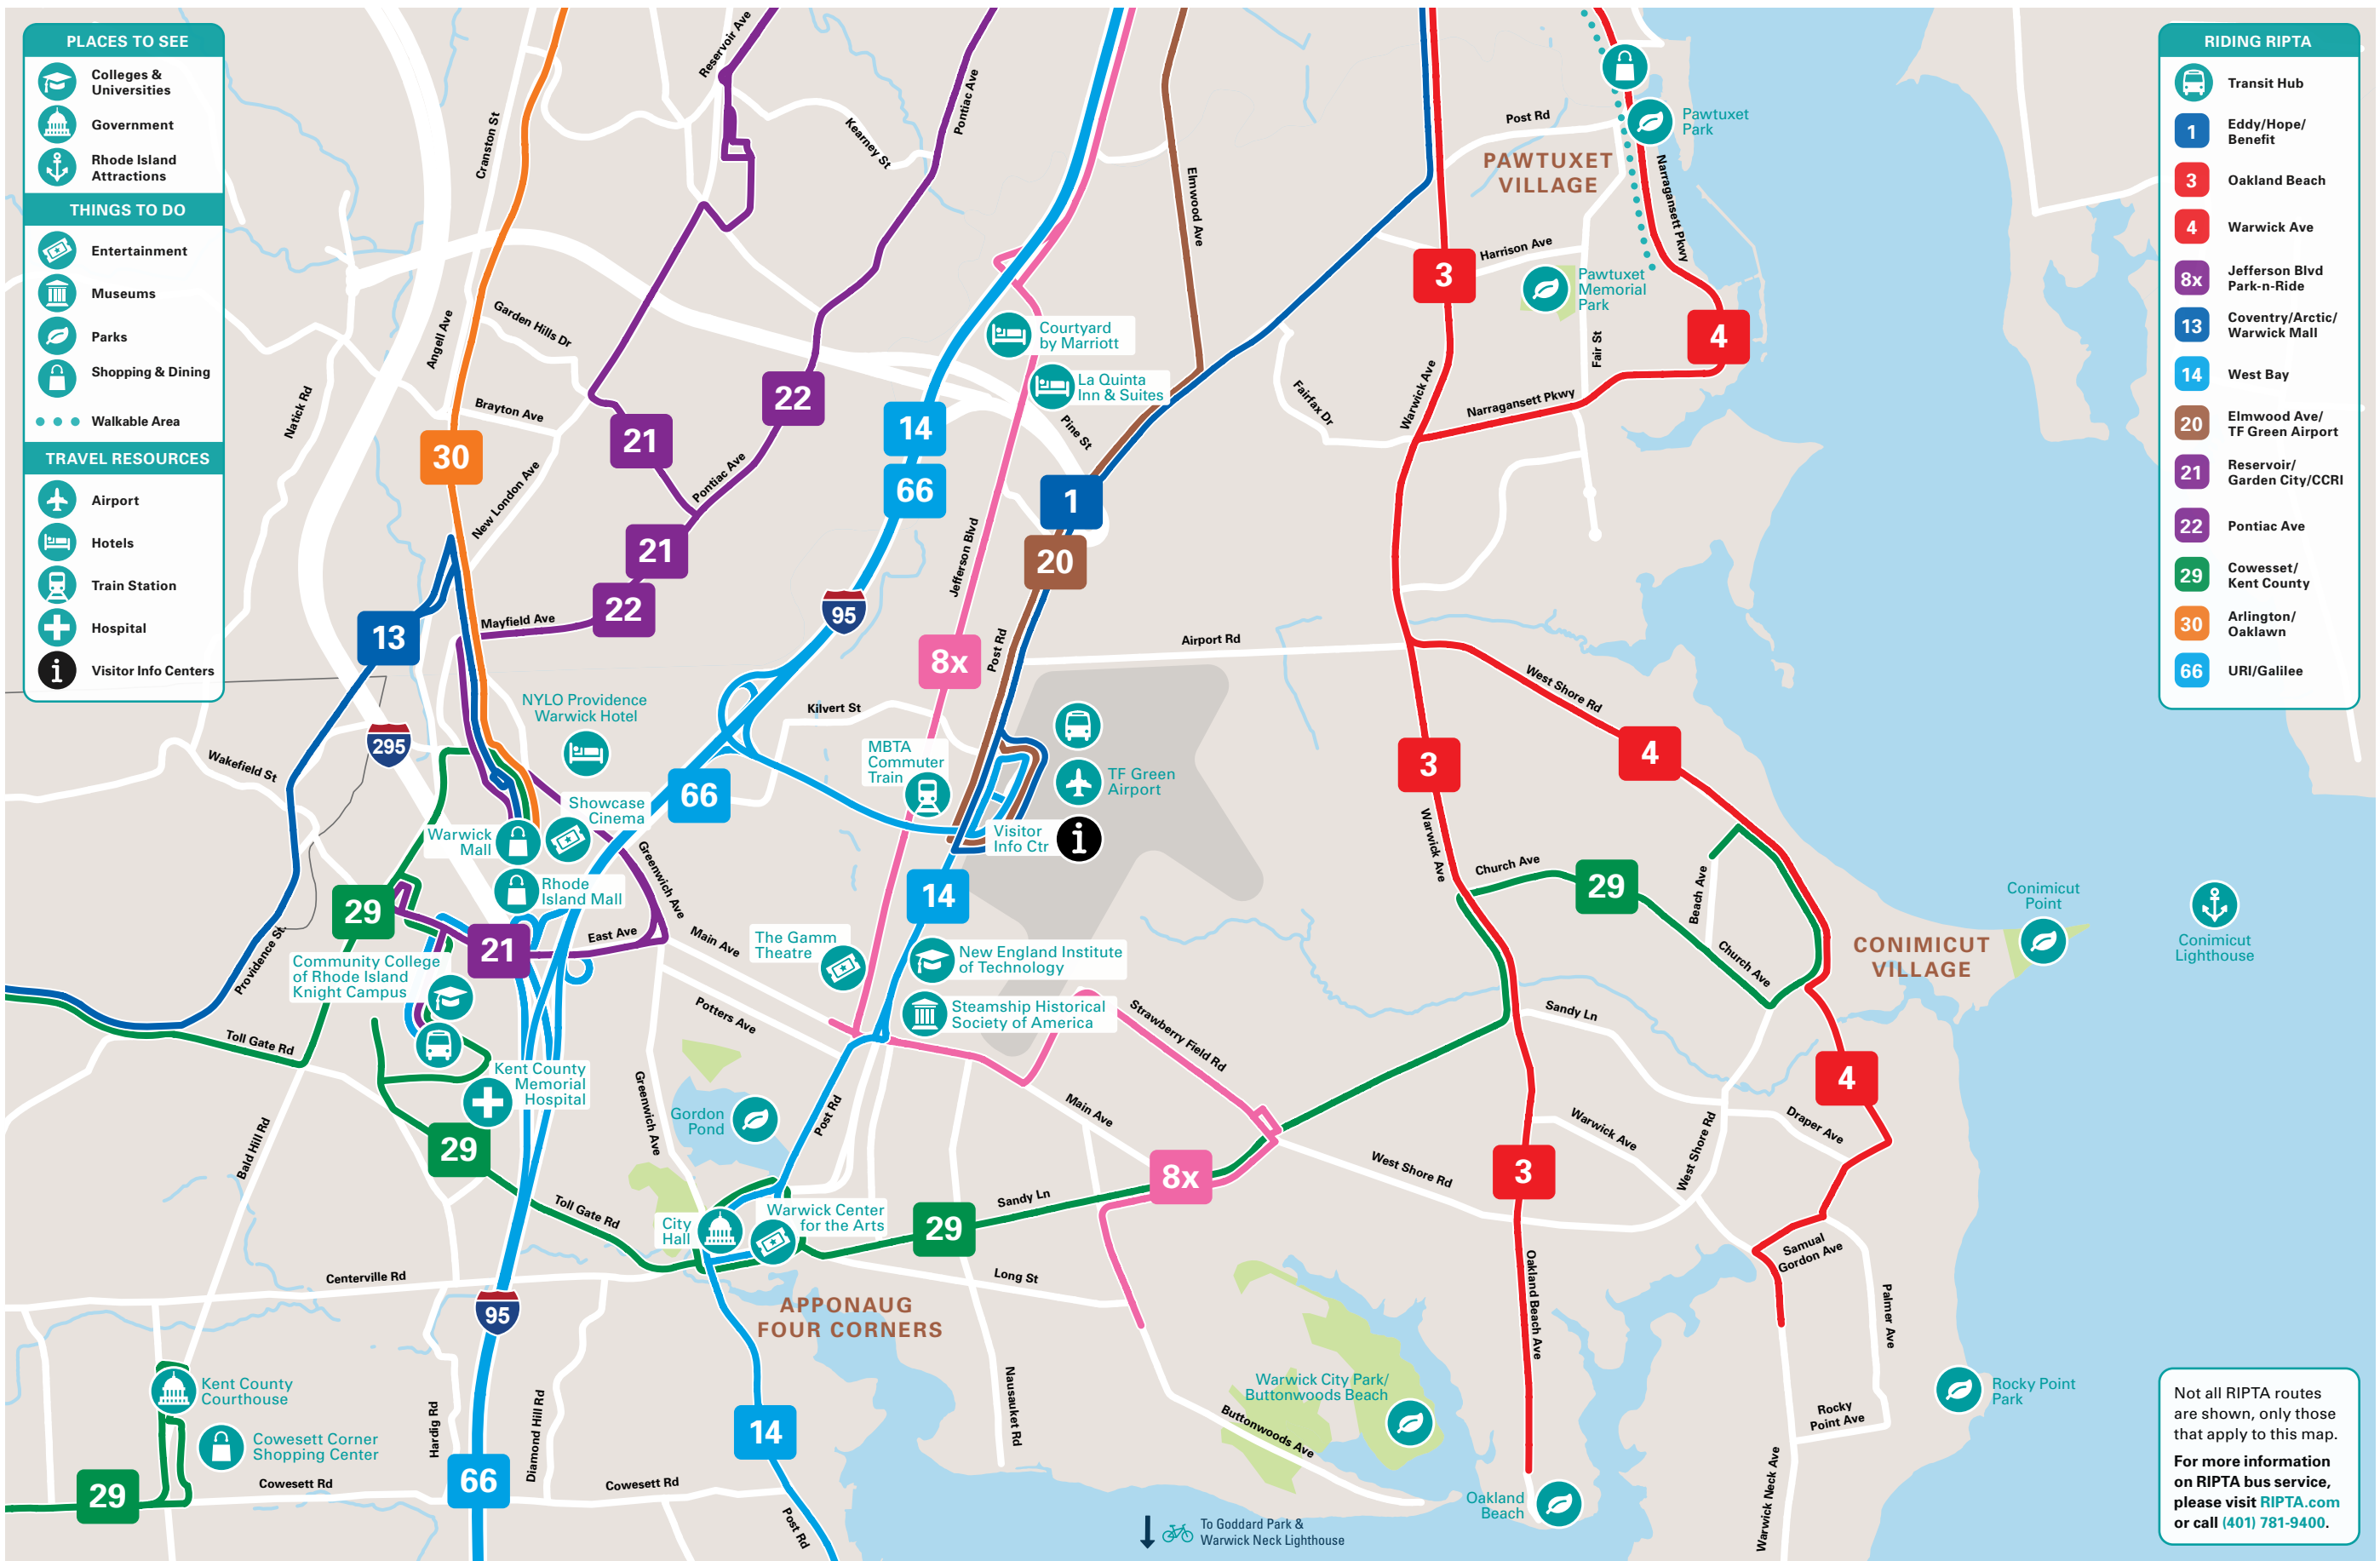

### THINGS TO DO

Destination	Area	Bus #
<b>MUSEUMS</b>		
Steamship Historical Society of America	Post Rd	14
<b>PARKS</b>		
♦ Conimicut Point	Point Ave	4, 29
* ♦ Goddard Park	Ives Rd	14
Gorton Pond	Post Rd	14, 29
Oakland Beach		3
Pawtuxet Memorial Park	Pawtuxet	3, 4
Pawtuxet Park	Pawtuxet	3, 4
♦ Rocky Point Park	Rocky Point Ave	4
♦ Warwick City Park/ Buttonwoods Beach	Buttonwoods Ave	8x
<b>SHOPPING &amp; DINING</b>		
Apponaug Four Corners	Post Rd	14, 29
Bald Hill Rd/Route 2		29
Conimicut Village		4, 29
Cowesett Corner Shopping Center	Bald Hill Rd	29
Rhode Island Mall	Bald Hill Rd	21, 29
Warwick Mall	Bald Hill Rd	13, 21, 22, 29, 30

### RIDING RIPTA

<b>CCRI-WARWICK</b>	East Ave	21, 29, 62, 66
<b>TF GREEN AIRPORT</b>	Post Rd	1, 14, 20, 66

♦ Destinations accessible by bicycle (Direct drop off unavailable)  
\* Popular destinations not shown on map

**TRAVEL RESOURCES**

- Airport
- Hotels
- Train Station
- Hospital
- Visitor Info Centers

**RIDING RIPTA**

- Transit Hub
- 1 Eddy/Hope/Benefit
- 3 Oakland Beach
- 4 Warwick Ave
- 8x Jefferson Blvd Park-n-Ride
- 13 Coventry/Arctic/Warwick Mall
- 14 West Bay
- 20 Elmwood Ave/TF Green Airport
- 21 Reservoir/Garden City/CCRI
- 22 Pontiac Ave
- 29 Cowesett/Kent County
- 30 Arlington/Oaklawn
- 66 URI/Galilee

↓ To Goddard Park & Warwick Neck Lighthouse

Not all RIPTA routes are shown, only those that apply to this map. For more information on RIPTA bus service, please visit [RIPTA.com](http://RIPTA.com) or call (401) 781-9400.