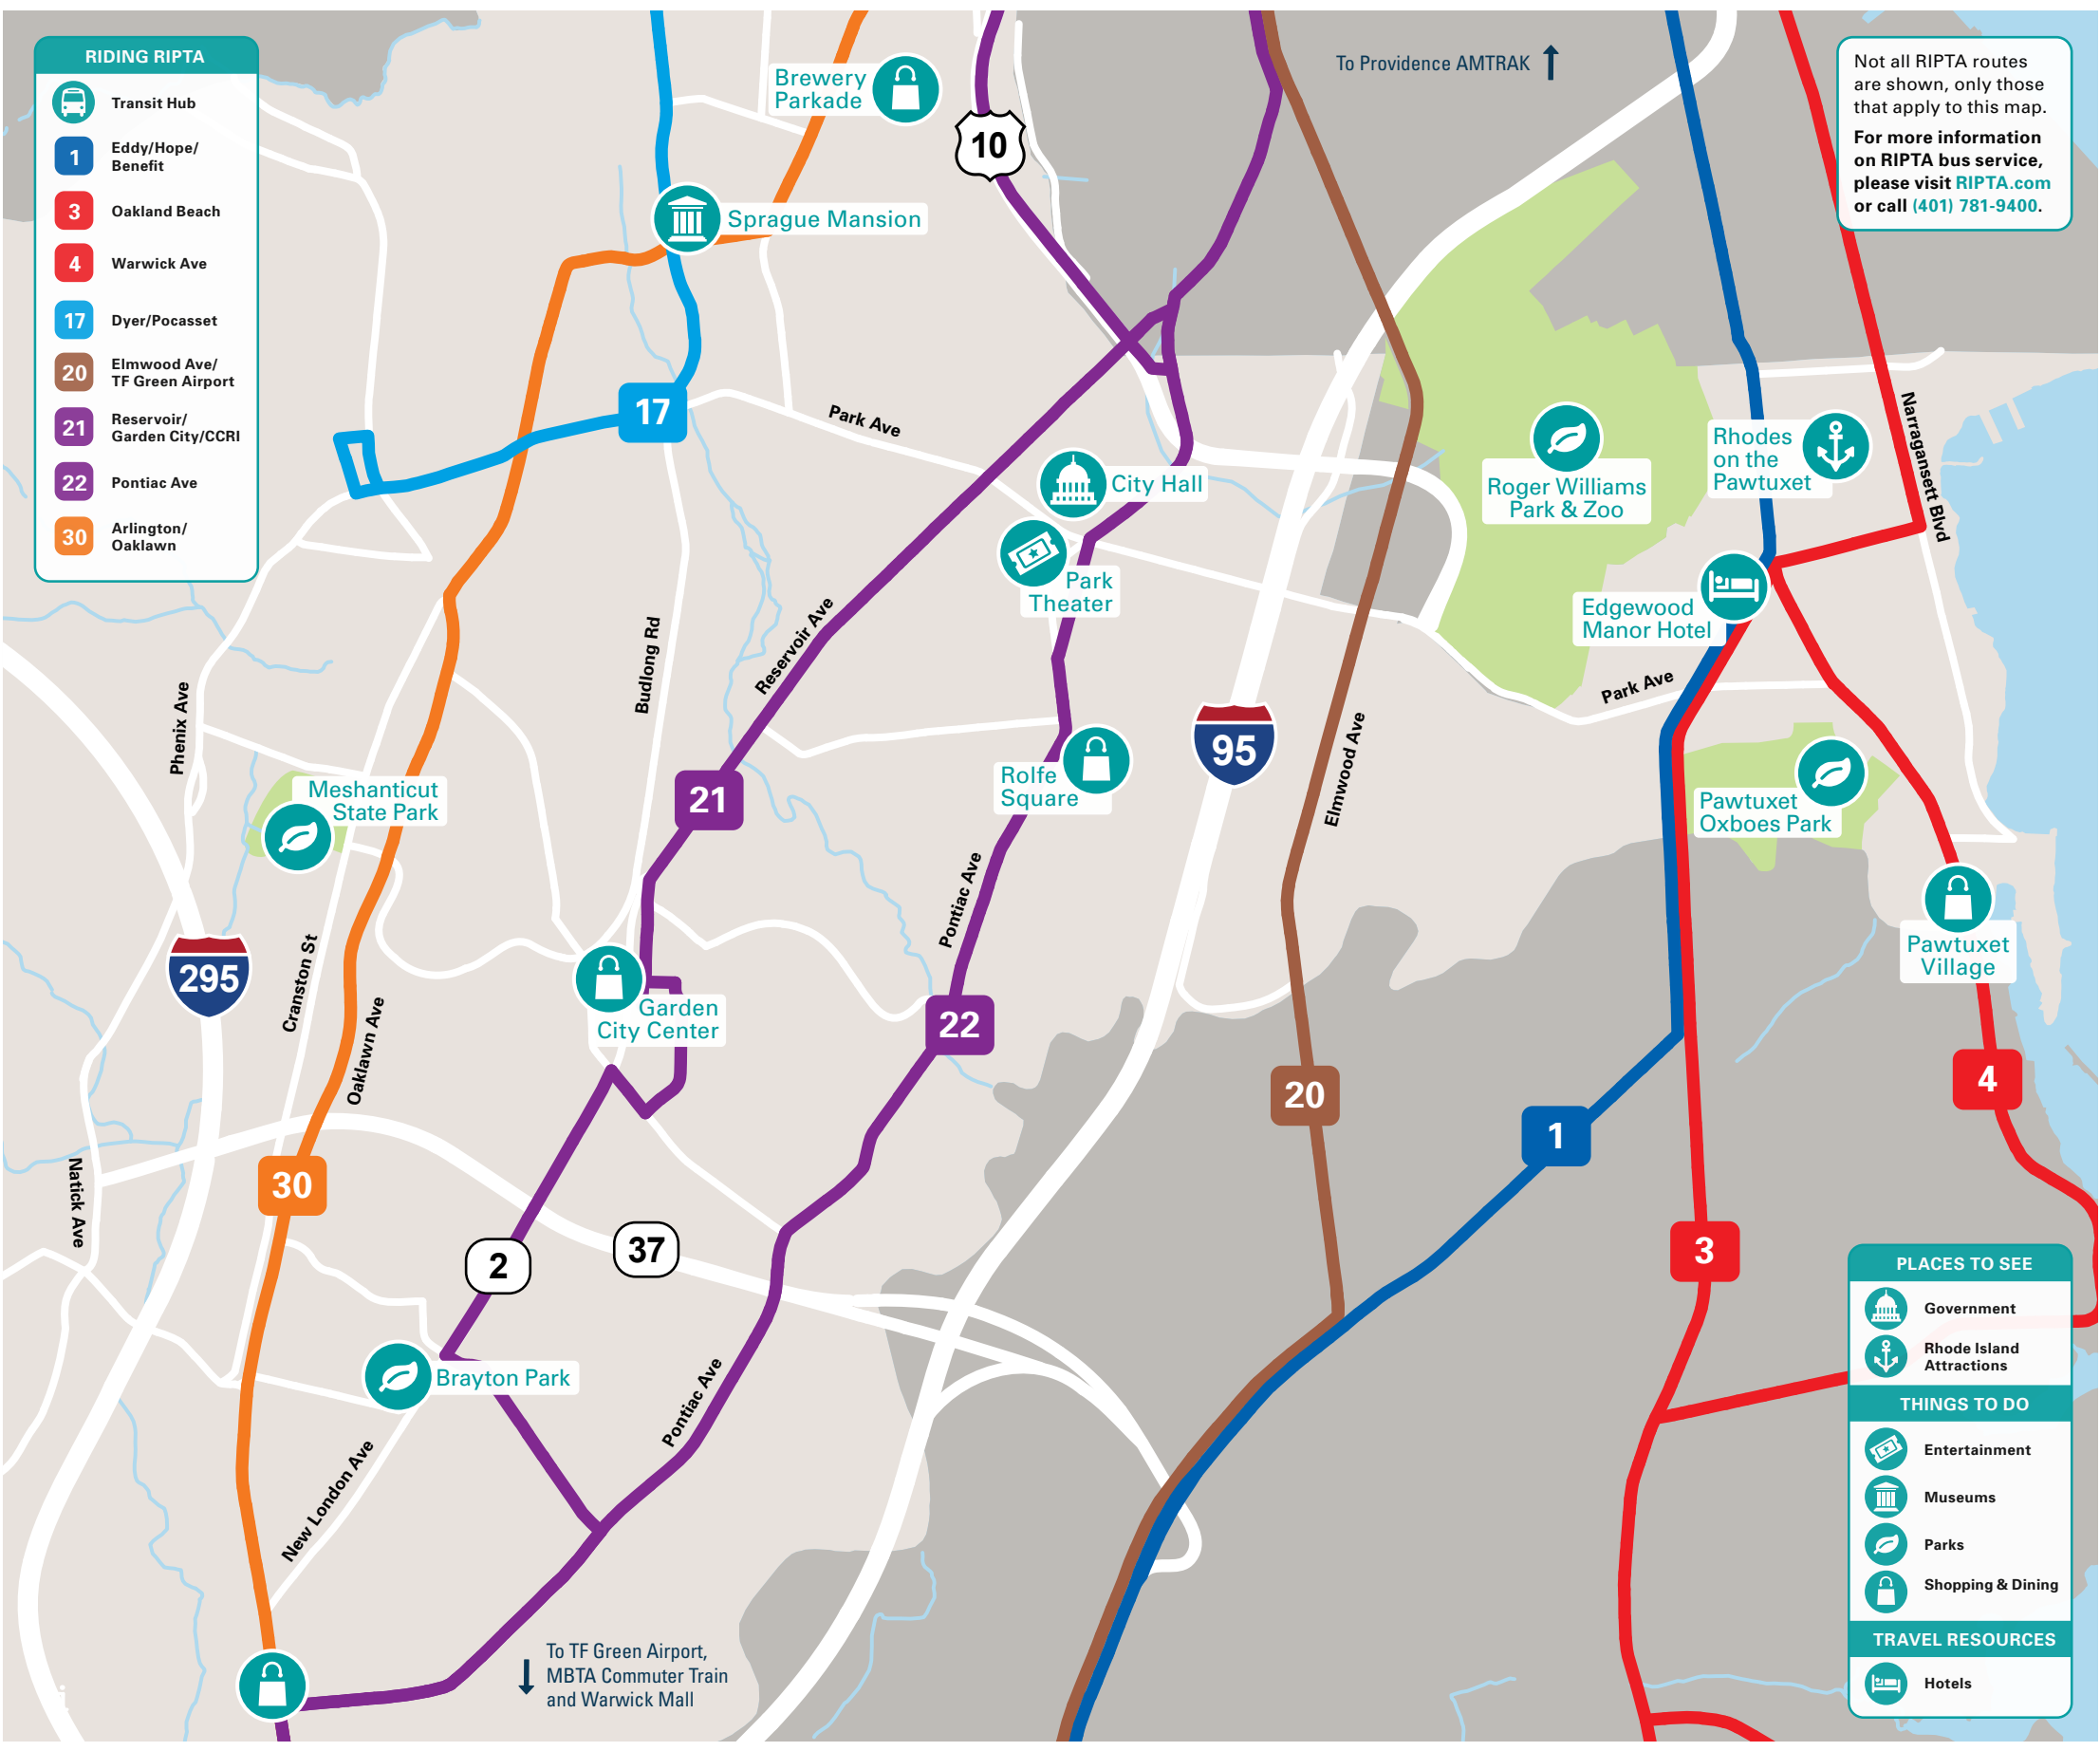

RIDING RIPTA

- Transit Hub
- 1 Eddy/Hope/Benefit
- 3 Oakland Beach
- 4 Warwick Ave
- 17 Dyer/Pocasset
- 20 Elmwood Ave/TF Green Airport
- 21 Reservoir/Garden City/CCRI
- 22 Pontiac Ave
- 30 Arlington/Oaklawn

Not all RIPTA routes are shown, only those that apply to this map.
For more information on RIPTA bus service, please visit RIPTA.com or call (401) 781-9400.

PLACES TO SEE

- Government
- Rhode Island Attractions

THINGS TO DO

- Entertainment
- Museums
- Parks
- Shopping & Dining

TRAVEL RESOURCES

- Hotels

↓ To TF Green Airport, MBTA Commuter Train and Warwick Mall

↑ To Providence AMTRAK