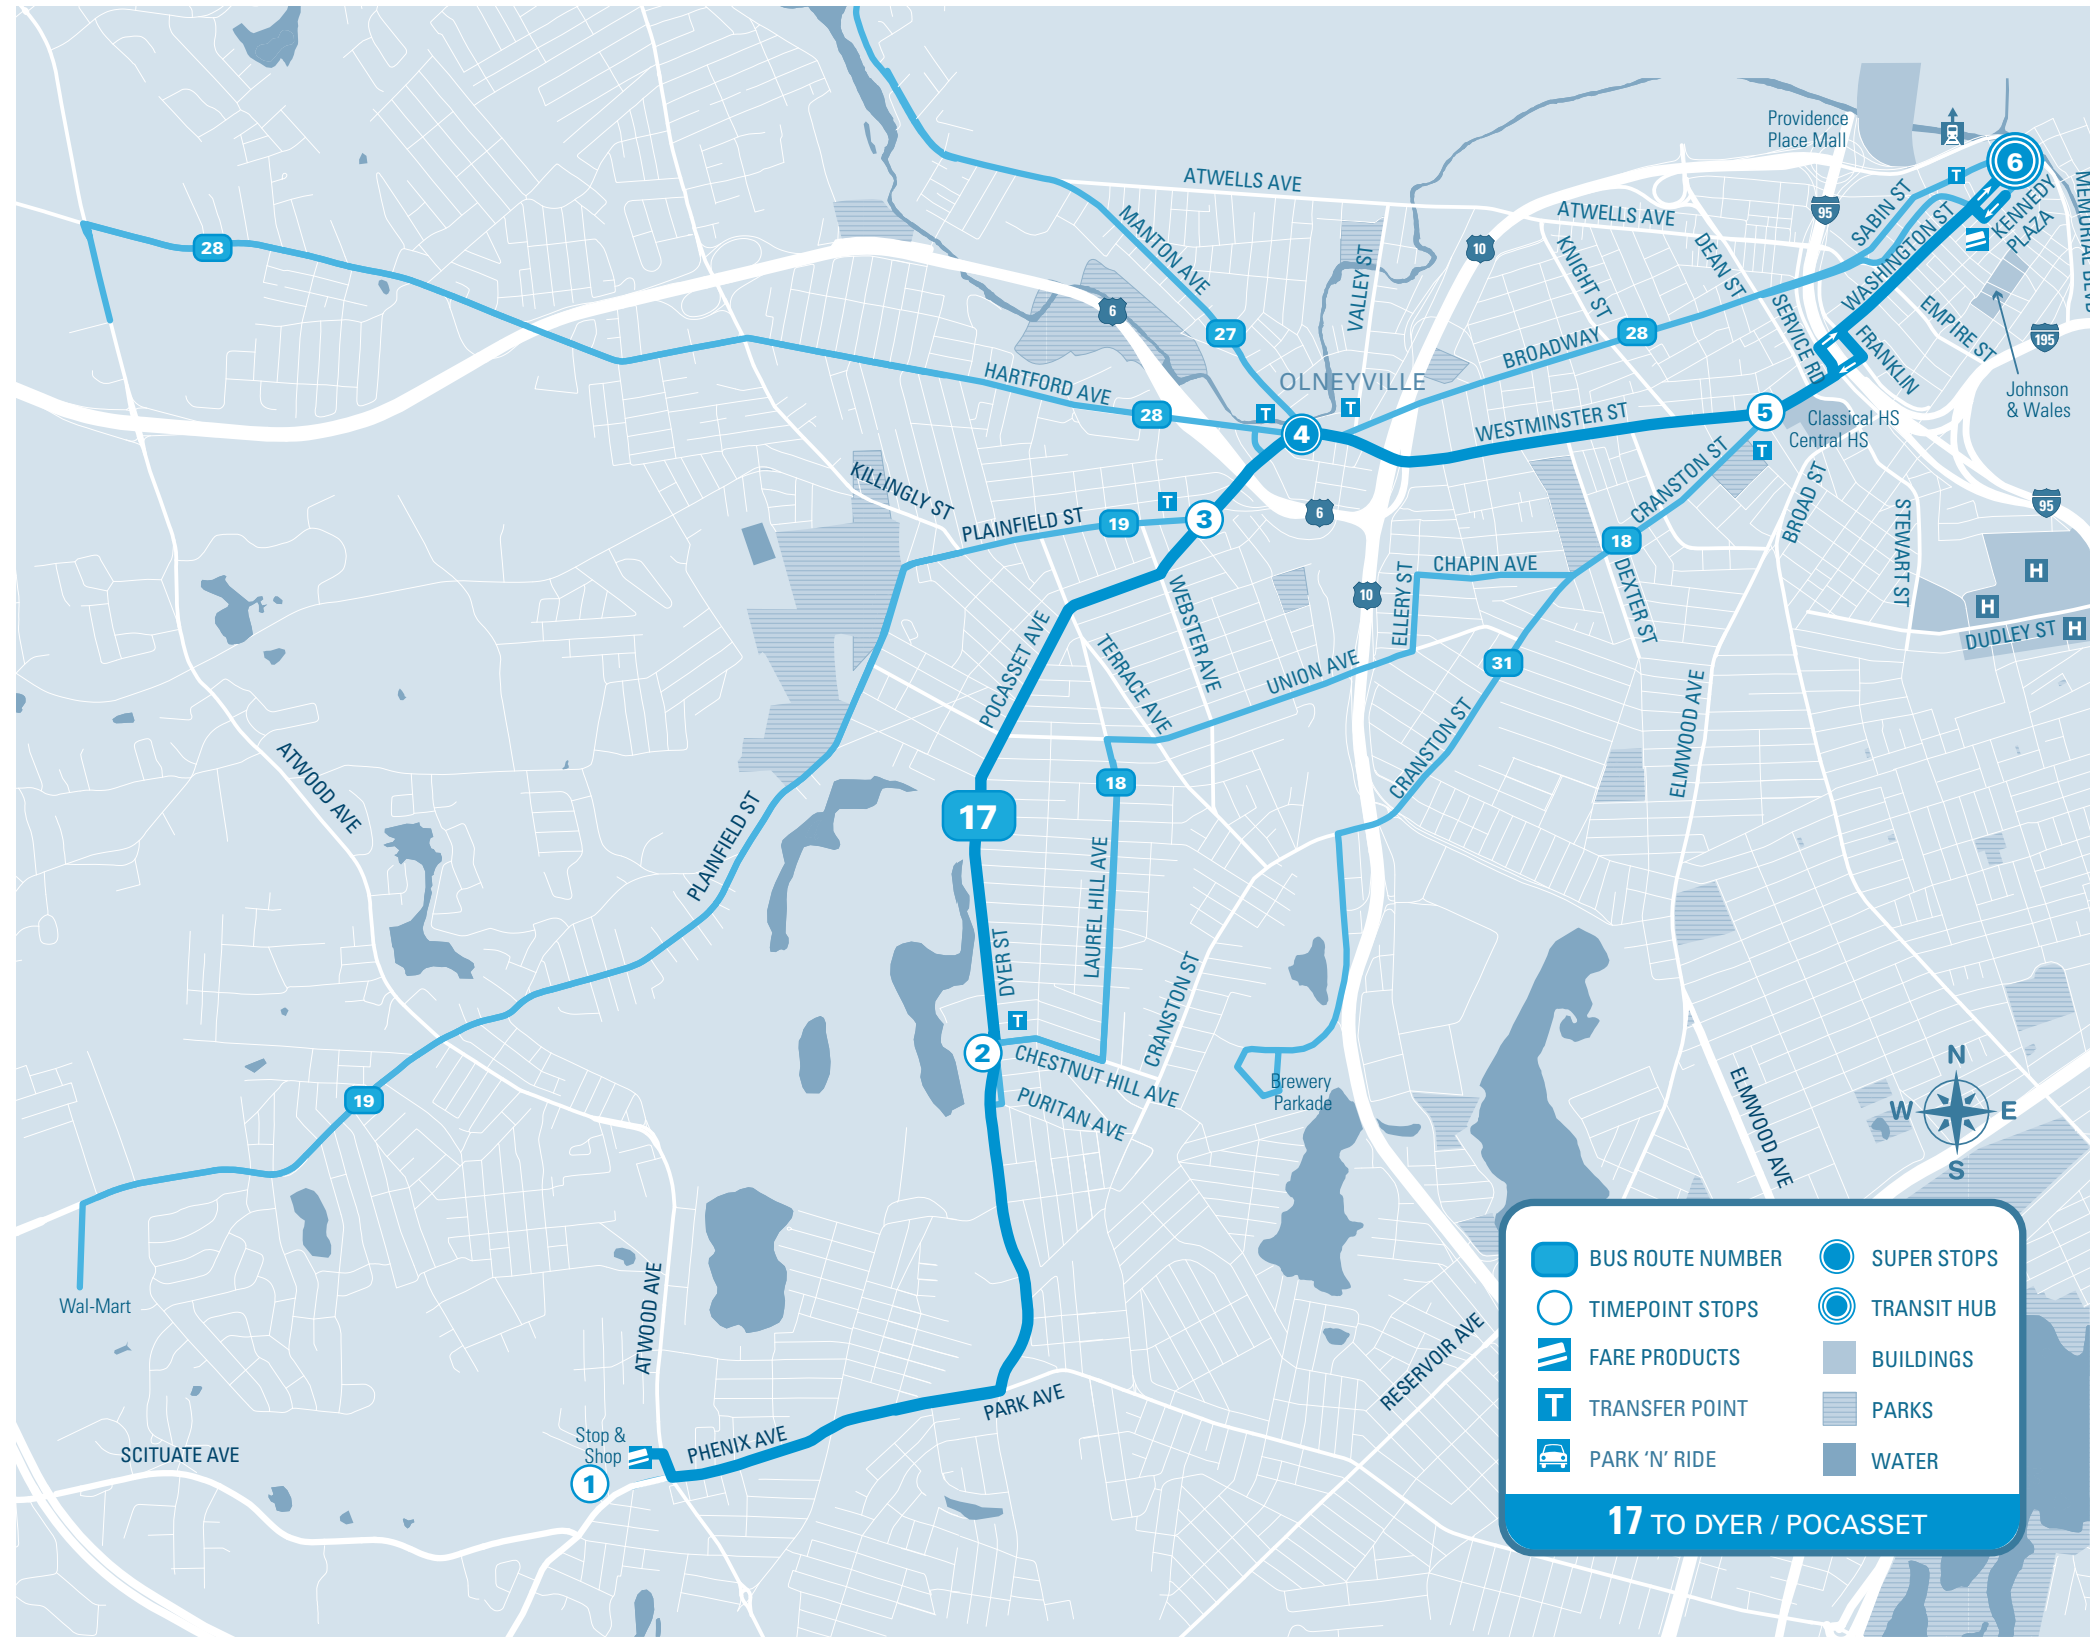

RIPTA Cash Fares*

Full Fare • Tarifa Básica.....	$2.00
Transfers • Transbordo.....	$1.00
Day Pass • Pase de día.....	$6.00
7 Day Pass • Pase de 7 días.....	$25.00
Monthly Pass • Pase Mensual.....	$70.00
10 Ride Pass (w/Transfer) •	
Pase de 10 Viajes (con transbordo).....	$20.00
Children under 5 ride free when accompanied by an adult	
Children 12 years of age and under must be accompanied by an adult	

2020 Holidays

RIPTA will operate Sunday / Holiday service on the following days:

- **New Year's Day** - Wednesday, January 1
- **Dr. Martin Luther King, Jr. Day** - Monday, January 20
- **Memorial Day** - Monday, May 25
- **Independence Day** - Saturday, July 4
- **Victory Day** - Monday, August 10
- **Labor Day** - Monday, September 7
- **Columbus Day** - Monday, October 12
- **Veterans Day** - Wednesday, November 11
- **Thanksgiving Day** - Thursday, November 26
- **Christmas Day** - Friday, December 25

RIPTA offers a Reduced Fare Bus Pass Program for Seniors, People with Disabilities, and Medicare Card Holders. Please visit www.ripta.com for details.

RIPTA ofrece un Pase de Tarifa Reducida a los Adultos Mayores, Personas con Discapacidades y cualquier persona con una una Tarjeta de Indentificación de Medicare. Para más información, visite www.ripta.com.

Bus Schedule Information •
Para información llame:
401-781-9400 or 401-747-3529 TDD
www.ripta.com

*Subject to change

Timepoint Stops	⑥ ⑤ ④ ③ ② ①						
	KEN-NEDY PLAZA Stop C	West-minster & Cranston	OLNEY-VILLE SQUARE	Pocasset & Plainfield	Dyer & Chestnut Hill	Stop & Shop Phenix Ave.	
MONDAY TO FRIDAY	AM						
	a	6:09	6:15	6:20	6:22	6:28	6:34
	a	6:39	6:45	6:50	6:52	6:58	7:04
	a	7:09	7:16	7:22	7:25	7:31	7:38
	a	7:24	.....	.....	.....	.....	.....
	a	7:26	.....	.....	.....	.....	.....
	a	7:27	.....	.....	.....	.....	.....
	a	7:39	7:46	7:52	7:55	8:01	8:08
	a	7:44	.....	.....	.....	.....	.....
	a	8:09	8:16	8:22	8:25	8:31	8:38
	a	8:39	8:46	8:52	8:55	9:01	9:08
	a	9:09	9:16	9:22	9:25	9:31	9:38
a	9:39	9:46	9:52	9:55	10:01	10:08	
a	10:09	10:16	10:22	10:25	10:31	10:38	
a	10:39	10:46	10:52	10:55	11:01	11:08	
a	11:09	11:16	11:22	11:25	11:31	11:38	
a	11:39	11:46	11:52	11:55	12:01	12:08	
a	12:09	12:16	12:22	12:25	12:31	12:38	
a	12:39	12:46	12:52	12:55	1:01	1:08	
a	1:09	1:17	1:25	1:28	1:34	1:41	
a	1:39	1:47	1:55	1:58	2:04	2:11	
a	2:09	2:17	2:25	2:28	2:34	2:41	
a	.....	2:20	2:28	.....	.....	.....	
a	.....	2:43	2:51	.....	.....	.....	
a	.....	2:45	2:53	.....	.....	.....	
a	2:39	2:47	2:55	2:58	3:04	3:11	
a	.....	.....	2:55	2:58	3:04	.....	
a	3:09	3:17	3:25	3:28	3:34	3:41	
a	.....	.....	3:48	3:51	3:57	.....	
a	3:39	3:47	3:55	3:58	4:04	4:11	
a	3:46	3:54	4:02	4:05	4:11	4:18	
a	4:09	4:17	4:25	4:28	4:34	4:41	
a	4:39	4:47	4:55	4:58	5:04	5:11	
a	5:09	5:17	5:25	5:28	5:34	5:41	
a	5:39	5:47	5:55	5:58	6:04	6:11	
a	6:09	6:16	6:22	6:24	6:30	6:37	
a	6:49	6:56	7:02	7:04	7:10	7:17	
a	7:39	7:46	7:52	7:54	8:00	8:07	
a	8:34	8:41	8:47	8:49	8:55	9:02	
a	9:24	9:31	9:37	9:39	9:45	9:52	
a	10:14	10:21	10:27	10:29	10:35	10:42	

(a) Trip operates when Providence Public Schools are in session.

Timepoint Stops	⑥ ⑤ ④ ③ ② ①						
	KEN-NEDY PLAZA Stop C	West-minster & Cranston	OLNEY-VILLE SQUARE	Pocasset & Plainfield	Dyer & Chestnut Hill	Stop & Shop Phenix Ave.	
SATURDAY	AM						
	a	6:24	6:31	6:37	6:40	6:46	6:53
	a	7:14	7:21	7:27	7:30	7:36	7:43
	a	8:04	8:11	8:17	8:20	8:26	8:33
	a	8:54	9:01	9:07	9:10	9:16	9:23
	a	9:44	9:51	9:57	10:00	10:06	10:13
	a	10:34	10:41	10:47	10:50	10:56	11:03
	a	11:24	11:31	11:37	11:40	11:46	11:53
	a	12:14	12:21	12:27	12:30	12:36	12:43
	a	1:04	1:11	1:17	1:20	1:26	1:33
	a	1:54	2:01	2:07	2:10	2:16	2:23
	a	2:44	2:51	2:57	3:00	3:06	3:13
SATURDAY	PM						
	a	3:34	3:41	3:47	3:50	3:56	4:03
	a	4:24	4:31	4:37	4:40	4:46	4:53
	a	5:14	5:21	5:27	5:30	5:36	5:43
	a	6:04	6:11	6:17	6:20	6:26	6:33
	a	6:54	7:01	7:07	7:10	7:16	7:23
	a	7:44	7:51	7:57	8:00	8:06	8:13
	a	8:34	8:41	8:47	8:50	8:56	9:03
	a	9:24	9:31	9:37	9:40	9:46	9:53
	a	10:14	10:21	10:27	10:30	10:36	10:43