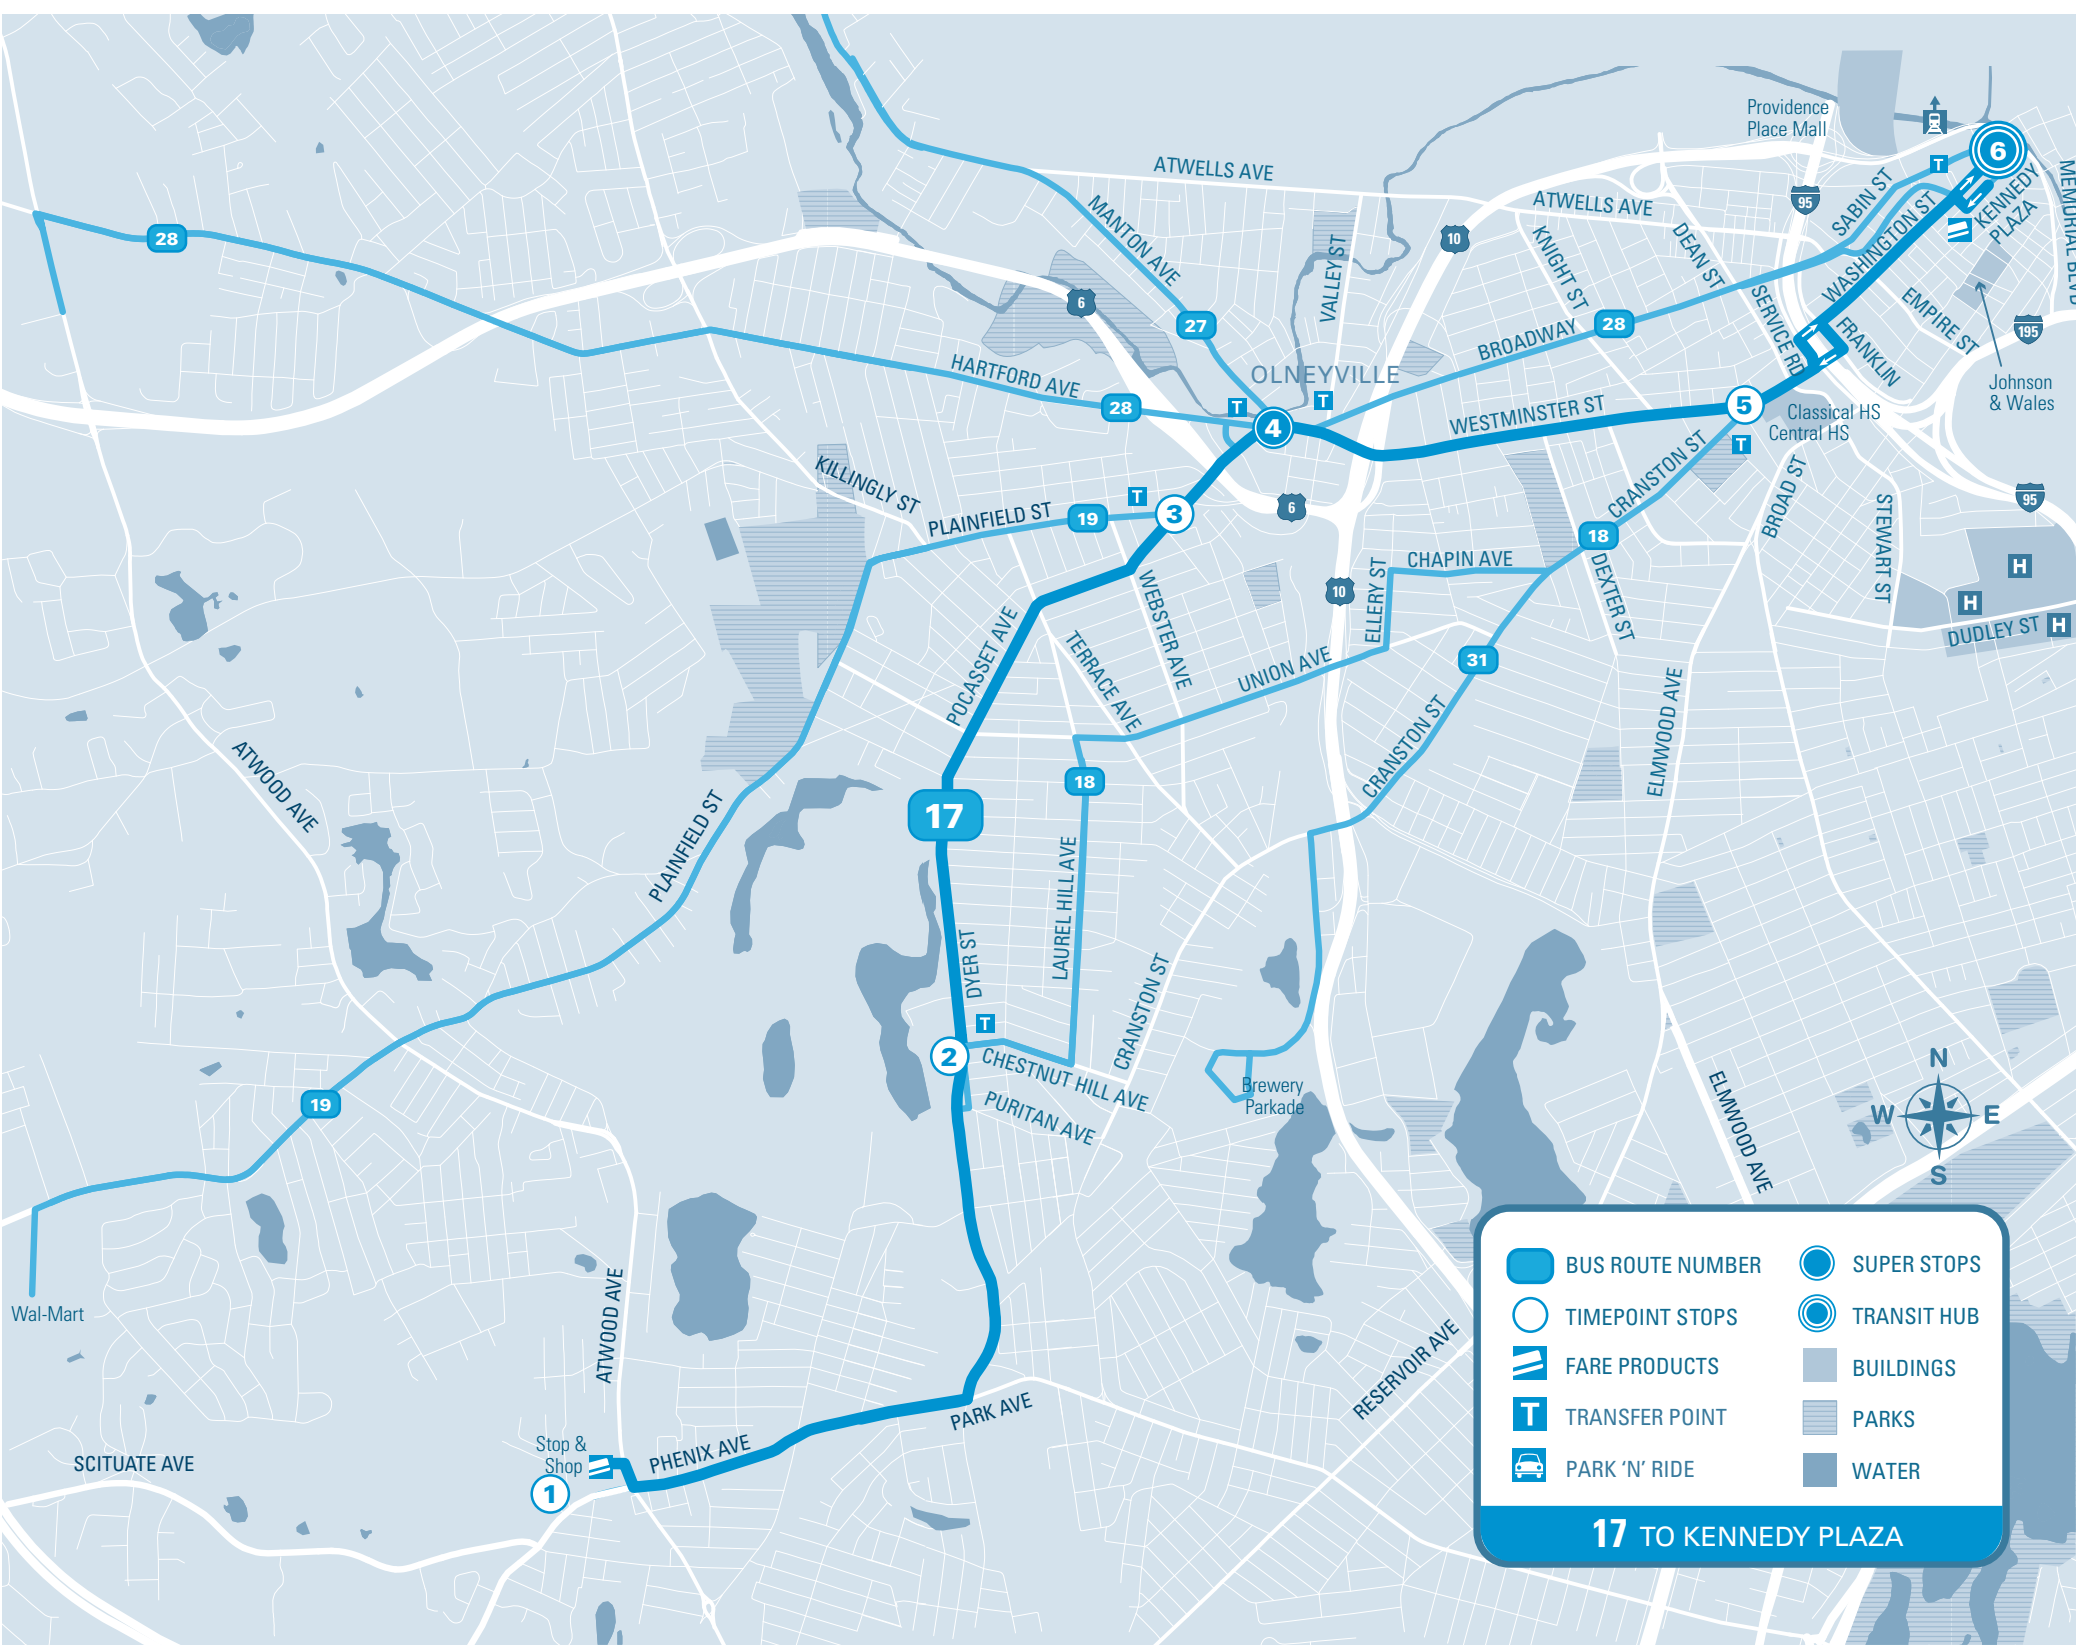

Timepoint Stops	1 Stop & Shop Phenix Ave.	2 Dyer & Chestnut Hill	3 Pocasset & Plainfield	4 OLNEYVILLE SQUARE	5 Westminster & Cranston	6 KENNEDY PLAZA Stop C
TRANSFER						
MONDAY TO FRIDAY AM	5:57	6:03	6:09	6:11	6:16	6:22
	6:27	6:33	6:39	6:41	6:46	6:52
	6:53	6:59	7:05	7:08	7:14	7:22
	.....	.....	.....	7:25	7:31	7:39
	.....	7:18	7:24	7:27	7:33	7:41
	.....	.....	.....	7:30	7:36	7:44
	7:23	7:29	7:35	7:38	7:44	7:52
	.....	7:54	8:00	8:03	8:09	8:17
	7:53	7:59	8:05	8:08	8:14	8:22
	.....	8:08	8:14	8:17	.....	.....
	8:23	8:29	8:35	8:38	8:44	8:52
	8:53	8:59	9:05	9:08	9:14	9:22
	9:23	9:29	9:35	9:38	9:44	9:52
	9:53	9:59	10:05	10:08	10:14	10:22
10:23	10:29	10:35	10:38	10:44	10:52	
10:53	10:59	11:05	11:08	11:14	11:22	
11:23	11:29	11:35	11:38	11:44	11:52	
11:53	11:59	12:05	12:08	12:14	12:22	
12:23	12:29	12:35	12:38	12:44	12:52	
12:51	12:57	1:03	1:06	1:13	1:22	
1:21	1:27	1:33	1:36	1:43	1:52	
1:51	1:57	2:03	2:06	2:13	2:22	
.....	.....	.....	.....	2:20	2:26	
.....	.....	.....	.....	2:25	2:31	
.....	.....	.....	.....	2:45	2:51	
2:21	2:27	2:33	2:36	2:43	2:52	
2:51	2:57	3:03	3:06	3:13	3:22	
3:21	3:27	3:33	3:36	3:43	3:52	
3:51	3:57	4:03	4:06	4:13	4:22	
4:21	4:27	4:33	4:36	4:43	4:52	
4:51	4:57	5:03	5:06	5:13	5:22	
5:21	5:27	5:33	5:36	5:43	5:52	
5:56	6:02	6:08	6:10	6:15	6:22	
6:41	6:47	6:53	6:55	7:00	7:07	
7:31	7:37	7:43	7:45	7:50	7:57	
8:21	8:27	8:33	8:35	8:40	8:47	
9:11	9:17	9:23	9:25	9:30	9:37	
10:01	10:07	10:13	10:15	10:20	10:27	

(a) Trip operates when Providence Public Schools are in session.

17 TO KENNEDY PLAZA

- BUS ROUTE NUMBER
- TIMEPOINT STOPS
- FARE PRODUCTS
- TRANSFER POINT
- PARK 'N' RIDE
- SUPER STOPS
- TRANSIT HUB
- BUILDINGS
- PARKS
- WATER