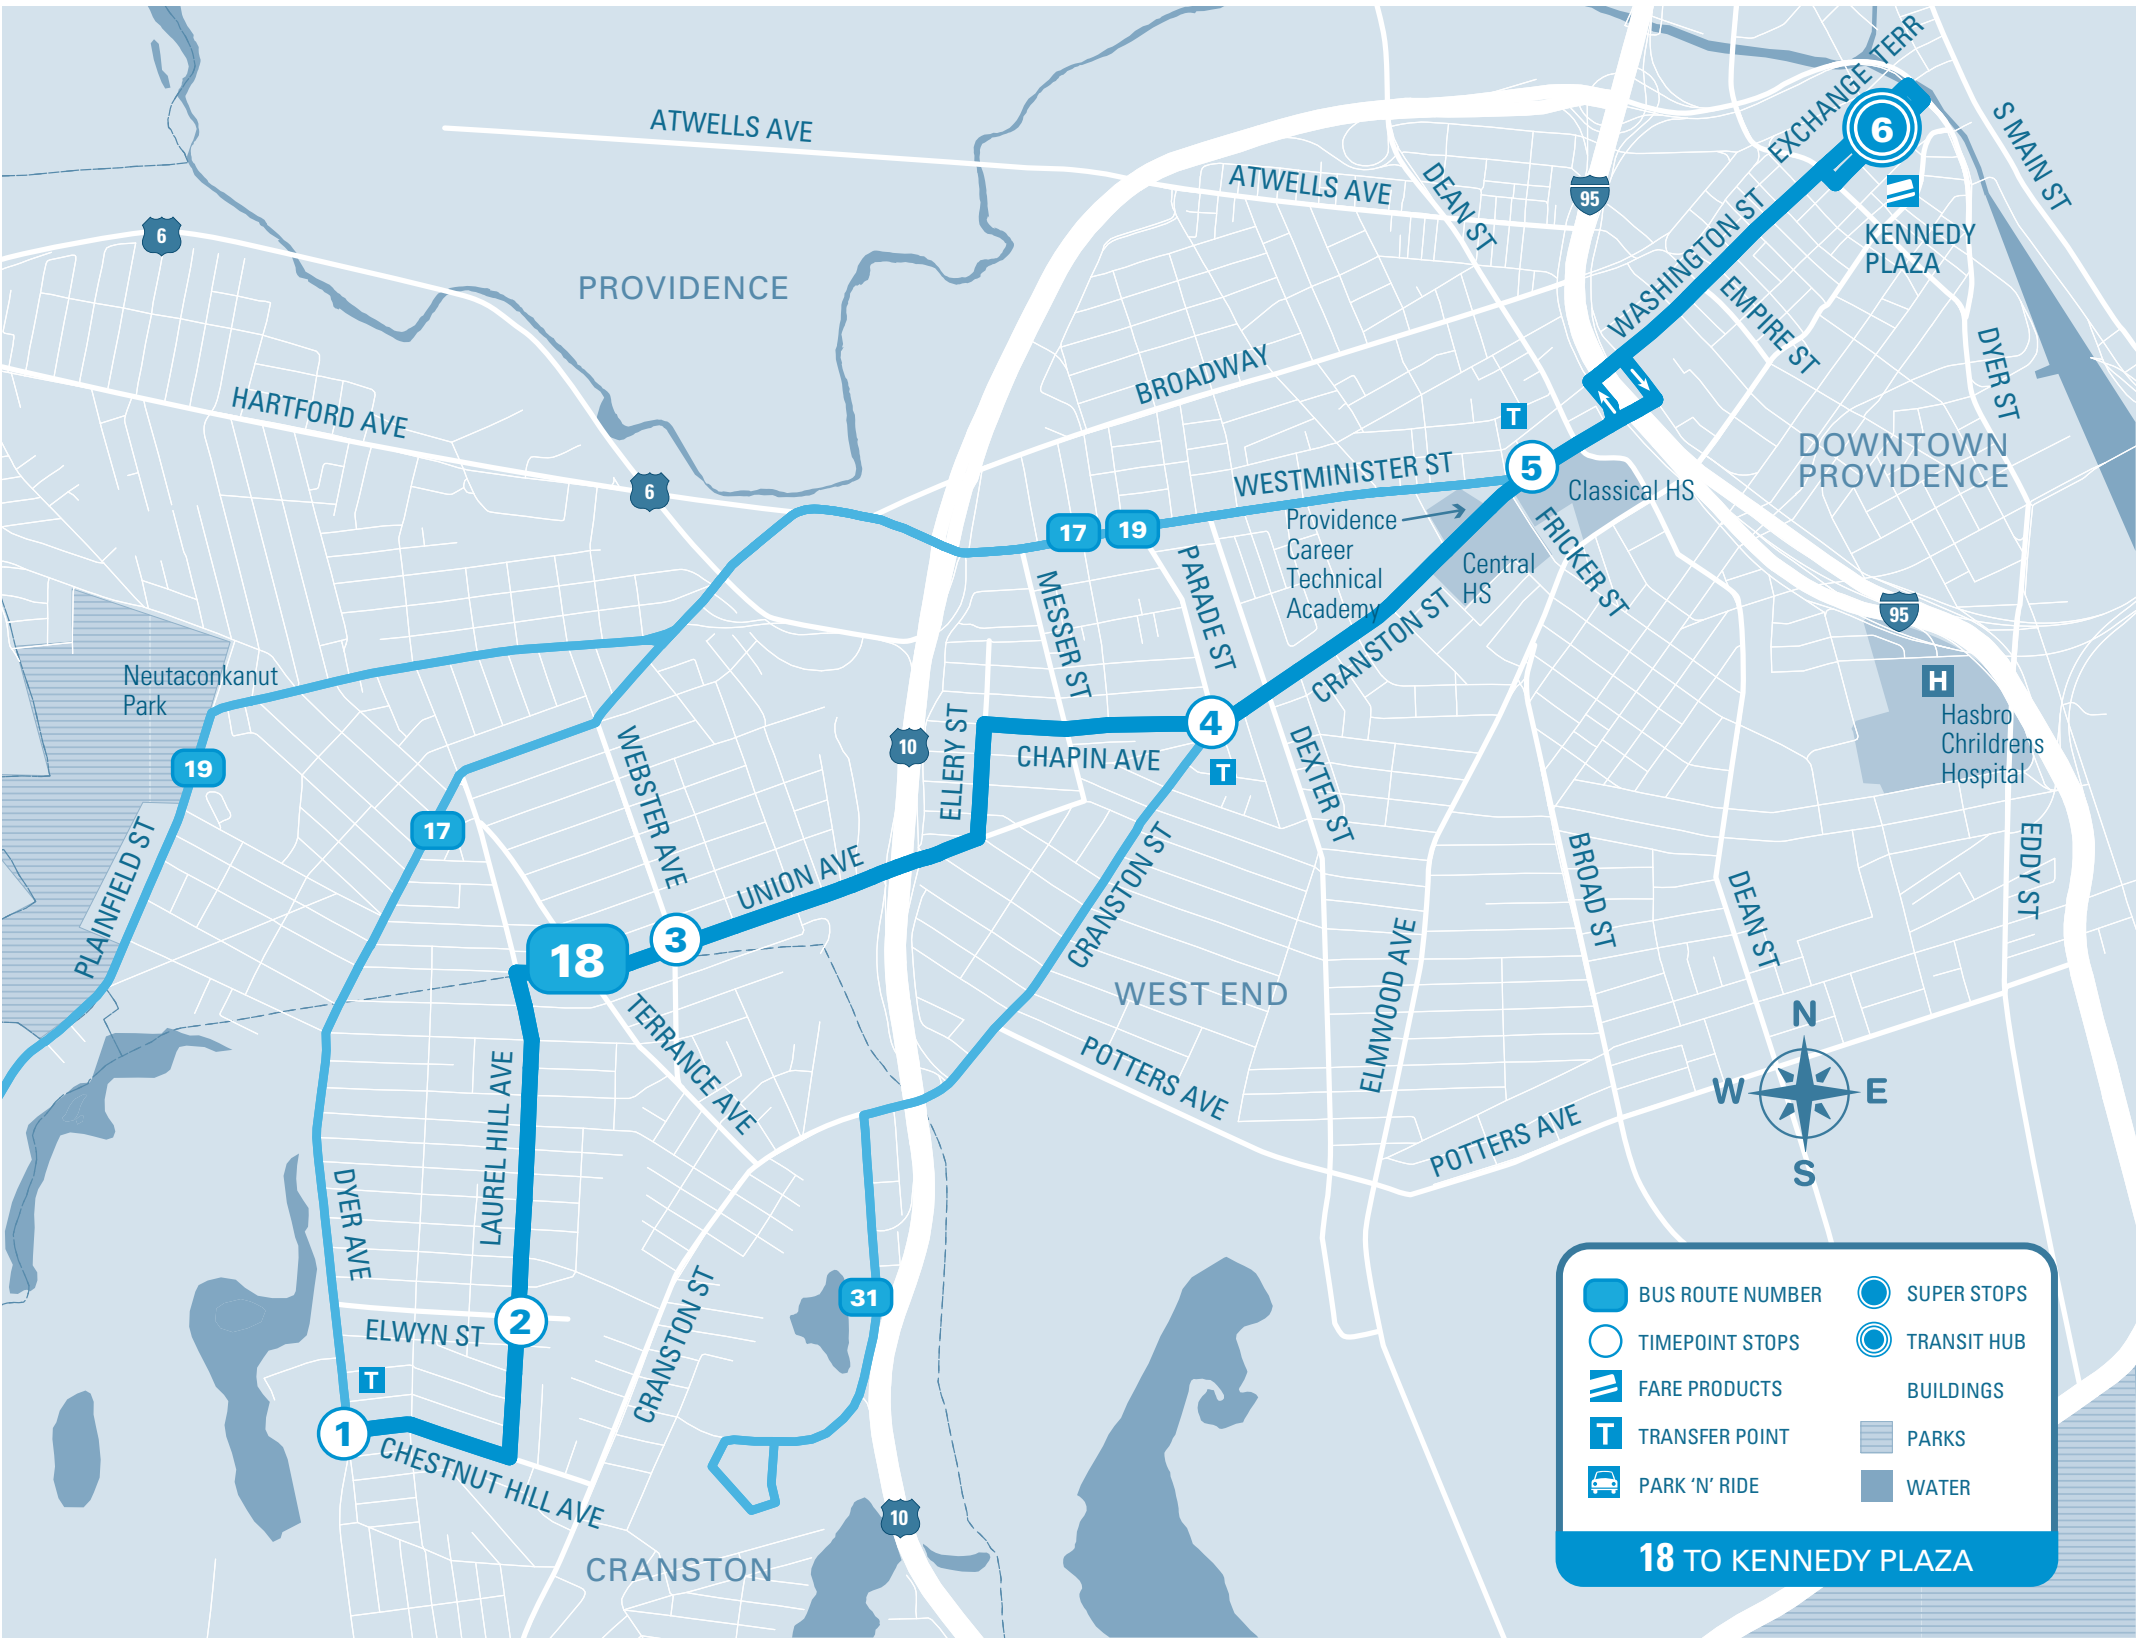

Timepoint Stops: Dyer & Chestnut, Laurel Hill & Elwyn, Webster & Union, Cranston & Parade, Cranston & Westminister, **KENNEDY PLAZA Stop C**, Tunnel & Thayer, Waterman & Wayland (Wayland Square)

Timepoint Stops	Dyer & Chestnut	Laurel Hill & Elwyn	Webster & Union	Cranston & Parade	Cranston & Westminister	KENNEDY PLAZA Stop C	Tunnel & Thayer	Waterman & Wayland (Wayland Square)
MONDAY TO FRIDAY AM	6:27	6:29	6:33	6:39	6:41	6:45	6:49	6:52
	6:53	6:55	6:59	7:05	7:09	7:15
	7:22	7:24	7:28	7:35	7:39	7:45	7:49	7:53
	7:53	7:55	7:59	8:06	8:10	8:16
	8:22	8:24	8:28	8:35	8:39	8:45	8:49	8:53
	8:53	8:55	8:59	9:06	9:09	9:15
	9:25	9:27	9:30	9:36	9:39	9:45	9:49	9:53
	10:25	10:27	10:30	10:36	10:39	10:45	10:49	10:53
	11:25	11:27	11:30	11:36	11:39	11:45	11:49	11:53
	12:25	12:27	12:30	12:36	12:39	12:45	12:50	12:54
MONDAY TO FRIDAY PM	1:25	1:27	1:30	1:36	1:39	1:45	1:50	1:54
	2:23	2:25	2:28	2:35	2:39	2:45	2:50	2:54
	2:53	2:55	2:58	3:05	3:09	3:16
	3:22	3:24	3:27	3:34	3:38	3:45	3:50	3:54
	3:53	3:55	3:58	4:05	4:09	4:16
	4:22	4:24	4:27	4:34	4:38	4:45	4:50	4:54
	4:53	4:55	4:58	5:05	5:09	5:16
	5:23	5:25	5:28	5:34	5:38	5:45	5:50	5:54
	6:24	6:26	6:29	6:35	6:38	6:45	6:49	6:52
	7:27	7:29	7:32	7:37	7:40	7:45	7:49	7:52

Timepoint Stops									
	Waterman & Wayland (Wayland Square)	Tunnel & Thayer	KENNEDY PLAZA Stop C	Westminster & Cranston	Cranston & Parade	Webster & Union	Laurel Hill & Elwyn	Dyer & Chestnut	
TRANSFER			HUB						
SATURDAY	AM	7:24	7:29	7:32	7:37	7:40	7:42
		8:24	8:29	8:32	8:37	8:40	8:42
		9:24	9:29	9:32	9:37	9:40	9:42
		10:24	10:29	10:32	10:37	10:40	10:42
		11:24	11:30	11:33	11:39	11:42	11:44
	12:24	12:30	12:33	12:39	12:42	12:44	
	1:24	1:30	1:33	1:39	1:42	1:44	
	2:24	2:30	2:33	2:39	2:42	2:44	
	3:24	3:30	3:33	3:39	3:42	3:44	
	4:24	4:30	4:33	4:39	4:42	4:44	
PM	5:24	5:30	5:33	5:39	5:42	5:44	
	6:24	6:29	6:32	6:38	6:41	6:43	
	7:24	7:29	7:32	7:37	7:40	7:42	