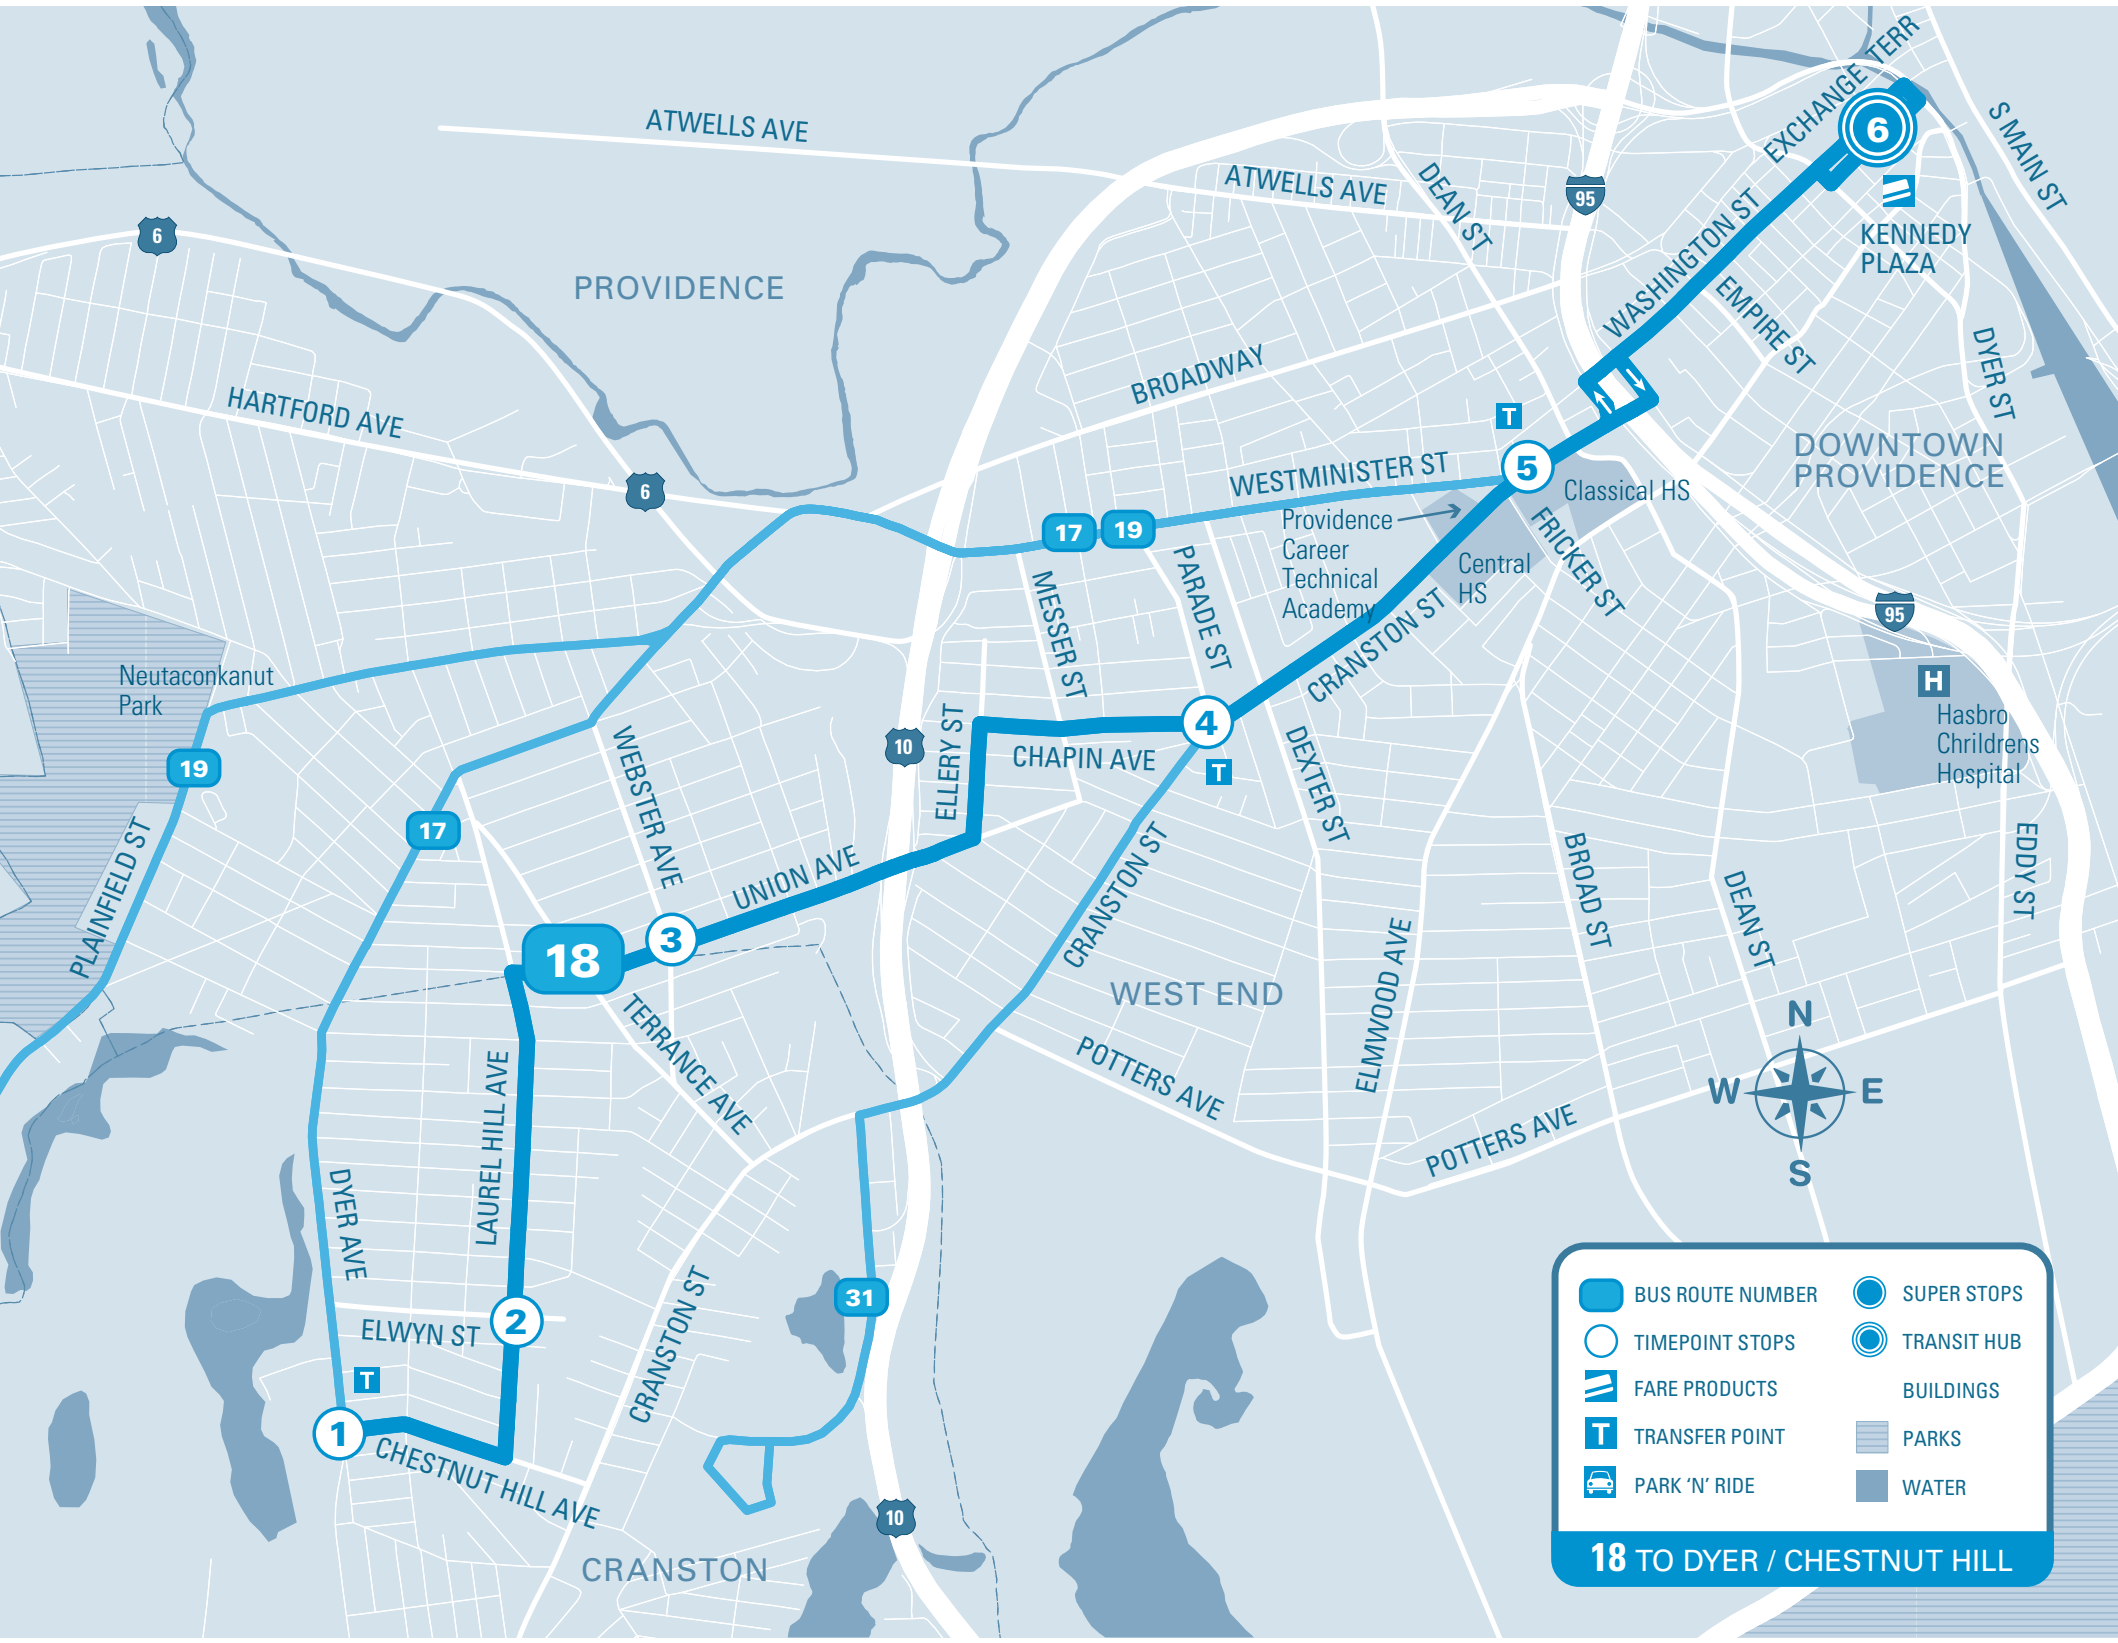

RIPTA Cash Fares*

Full Fare • Tarifa Básica.....	$2.00
Transfers • Transbordo.....	$1.00
Day Pass • Pase de día.....	$6.00
7 Day Pass • Pase de 7 días.....	$25.00
Monthly Pass • Pase Mensual.....	$70.00
10 Ride Pass (w/Transfer) •	
Pase de 10 Viajes (con transbordo).....	$20.00
Children under 5 ride free when accompanied by an adult	
Children 12 years of age and under must be accompanied by an adult	

2020 Holidays

1. RIPTA will operate Sunday / Holiday service on the following days:
2. **New Year's Day** - Wednesday, January 1
   - **Dr. Martin Luther King, Jr. Day** - Monday, January 20
   - **Memorial Day** - Monday, May 25
   - **Independence Day** - Saturday, July 4
   - **Victory Day** - Monday, August 10
   - **Labor Day** - Monday, September 7
   - **Columbus Day** - Monday, October 12
   - **Veterans Day** - Wednesday, November 11
   - **Thanksgiving Day** - Thursday, November 26
   - **Christmas Day** - Friday, December 25

RIPTA offers a Reduced Fare Bus Pass Program for Seniors, People with Disabilities, and Medicare Card Holders. Please visit www.ripta.com for details.

RIPTA ofrece un Pase de Tarifa Reducida a los Adultos Mayores, Personas con Discapacidades y cualquier persona con una una Tarjeta de Indentificación de Medicare. Para más información, visite www.ripta.com.

Bus Schedule Information •
Para información llame:
401-781-9400 or 401-747-3529 TDD
www.ripta.com

*Subject to change

Timepoint Stops									
	Waterman & Wayland (Wayland Square)	Tunnel & Thayer	KENNEDY PLAZA Stop C	Westminster & Cranston	Cranston & Parade	Webster & Union	Laurel Hill & Elwyn	Dyer & Chestnut	
TRANSFER			HUB						
MONDAY TO FRIDAY	AM	.....	.....	6:16	6:22	6:24	7:31	7:34	7:37
		.....	.....	6:46	6:52	6:54	6:59	7:02	7:05
		.....	.....	7:16	7:23	7:26	7:31	7:34	7:37
		7:37	7:42	7:46	7:53	7:56	8:01	8:04	8:07
		.....	.....	8:16	8:23	8:26	8:31	8:34	8:37
	8:37	8:42	8:46	8:53	8:56	9:01	9:04	9:07	
	9:37	9:42	9:46	9:53	9:56	10:01	10:04	10:07	
	10:37	10:42	10:46	10:53	10:56	11:01	11:04	11:07	
	11:37	11:42	11:46	11:53	11:56	12:01	12:04	12:07	
	12:37	12:42	12:46	12:53	12:56	1:01	1:04	1:07	
PM	1:37	1:42	1:46	1:54	1:57	2:03	2:06	2:09	
	2:37	2:42	2:46	2:54	2:58	3:04	3:07	3:10	
	.....	.....	3:16	3:24	3:28	3:36	3:39	3:42	
	3:37	3:42	3:46	3:54	3:58	4:06	4:09	4:12	
	.....	.....	4:16	4:24	4:27	4:35	4:38	4:41	
	4:37	4:42	4:46	4:54	4:57	5:05	5:08	5:11	
	.....	.....	5:16	5:24	5:27	5:35	5:38	5:41	
	5:37	5:42	5:46	5:54	5:57	6:05	6:08	6:11	
	6:38	6:42	6:46	6:53	6:56	7:02	7:05	7:08	
	7:38	7:42	7:46	7:53	7:56	8:01	8:04	8:07	

Timepoint Stops									
	Waterman & Wayland (Wayland Square)	Tunnel & Thayer	KENNEDY PLAZA Stop C	Westminster & Cranston	Cranston & Parade	Webster & Union	Laurel Hill & Elwyn	Dyer & Chestnut	
TRANSFER			HUB						
SATURDAY	AM	.....	.....	7:24	7:29	7:32	7:37	7:40	7:42
		.....	.....	8:24	8:29	8:32	8:37	8:40	8:42
		.....	.....	9:24	9:29	9:32	9:37	9:40	9:42
		.....	.....	10:24	10:29	10:32	10:37	10:40	10:42
		.....	.....	11:24	11:30	11:33	11:39	11:42	11:44
	.....	.....	12:24	12:30	12:33	12:39	12:42	12:44	
	.....	.....	1:24	1:30	1:33	1:39	1:42	1:44	
	.....	.....	2:24	2:30	2:33	2:39	2:42	2:44	
	.....	.....	3:24	3:30	3:33	3:39	3:42	3:44	
	.....	.....	4:24	4:30	4:33	4:39	4:42	4:44	
PM	.....	.....	5:24	5:30	5:33	5:39	5:42	5:44	
	.....	.....	6:24	6:29	6:32	6:38	6:41	6:43	
	.....	.....	7:24	7:29	7:32	7:37	7:40	7:42	

SUNDAY / HOLIDAY: No Service

2020 Holidays

1. RIPTA will operate Sunday / Holiday service on the following days:
2. **New Year's Day** - Wednesday, January 1
   - **Dr. Martin Luther King, Jr. Day** - Monday, January 20
   - **Memorial Day** - Monday, May 25
   - **Independence Day** - Saturday, July 4
   - **Victory Day** - Monday, August 10
   - **Labor Day** - Monday, September 7
   - **Columbus Day** - Monday, October 12
   - **Veterans Day** - Wednesday, November 11
   - **Thanksgiving Day** - Thursday, November 26
   - **Christmas Day** - Friday, December 25