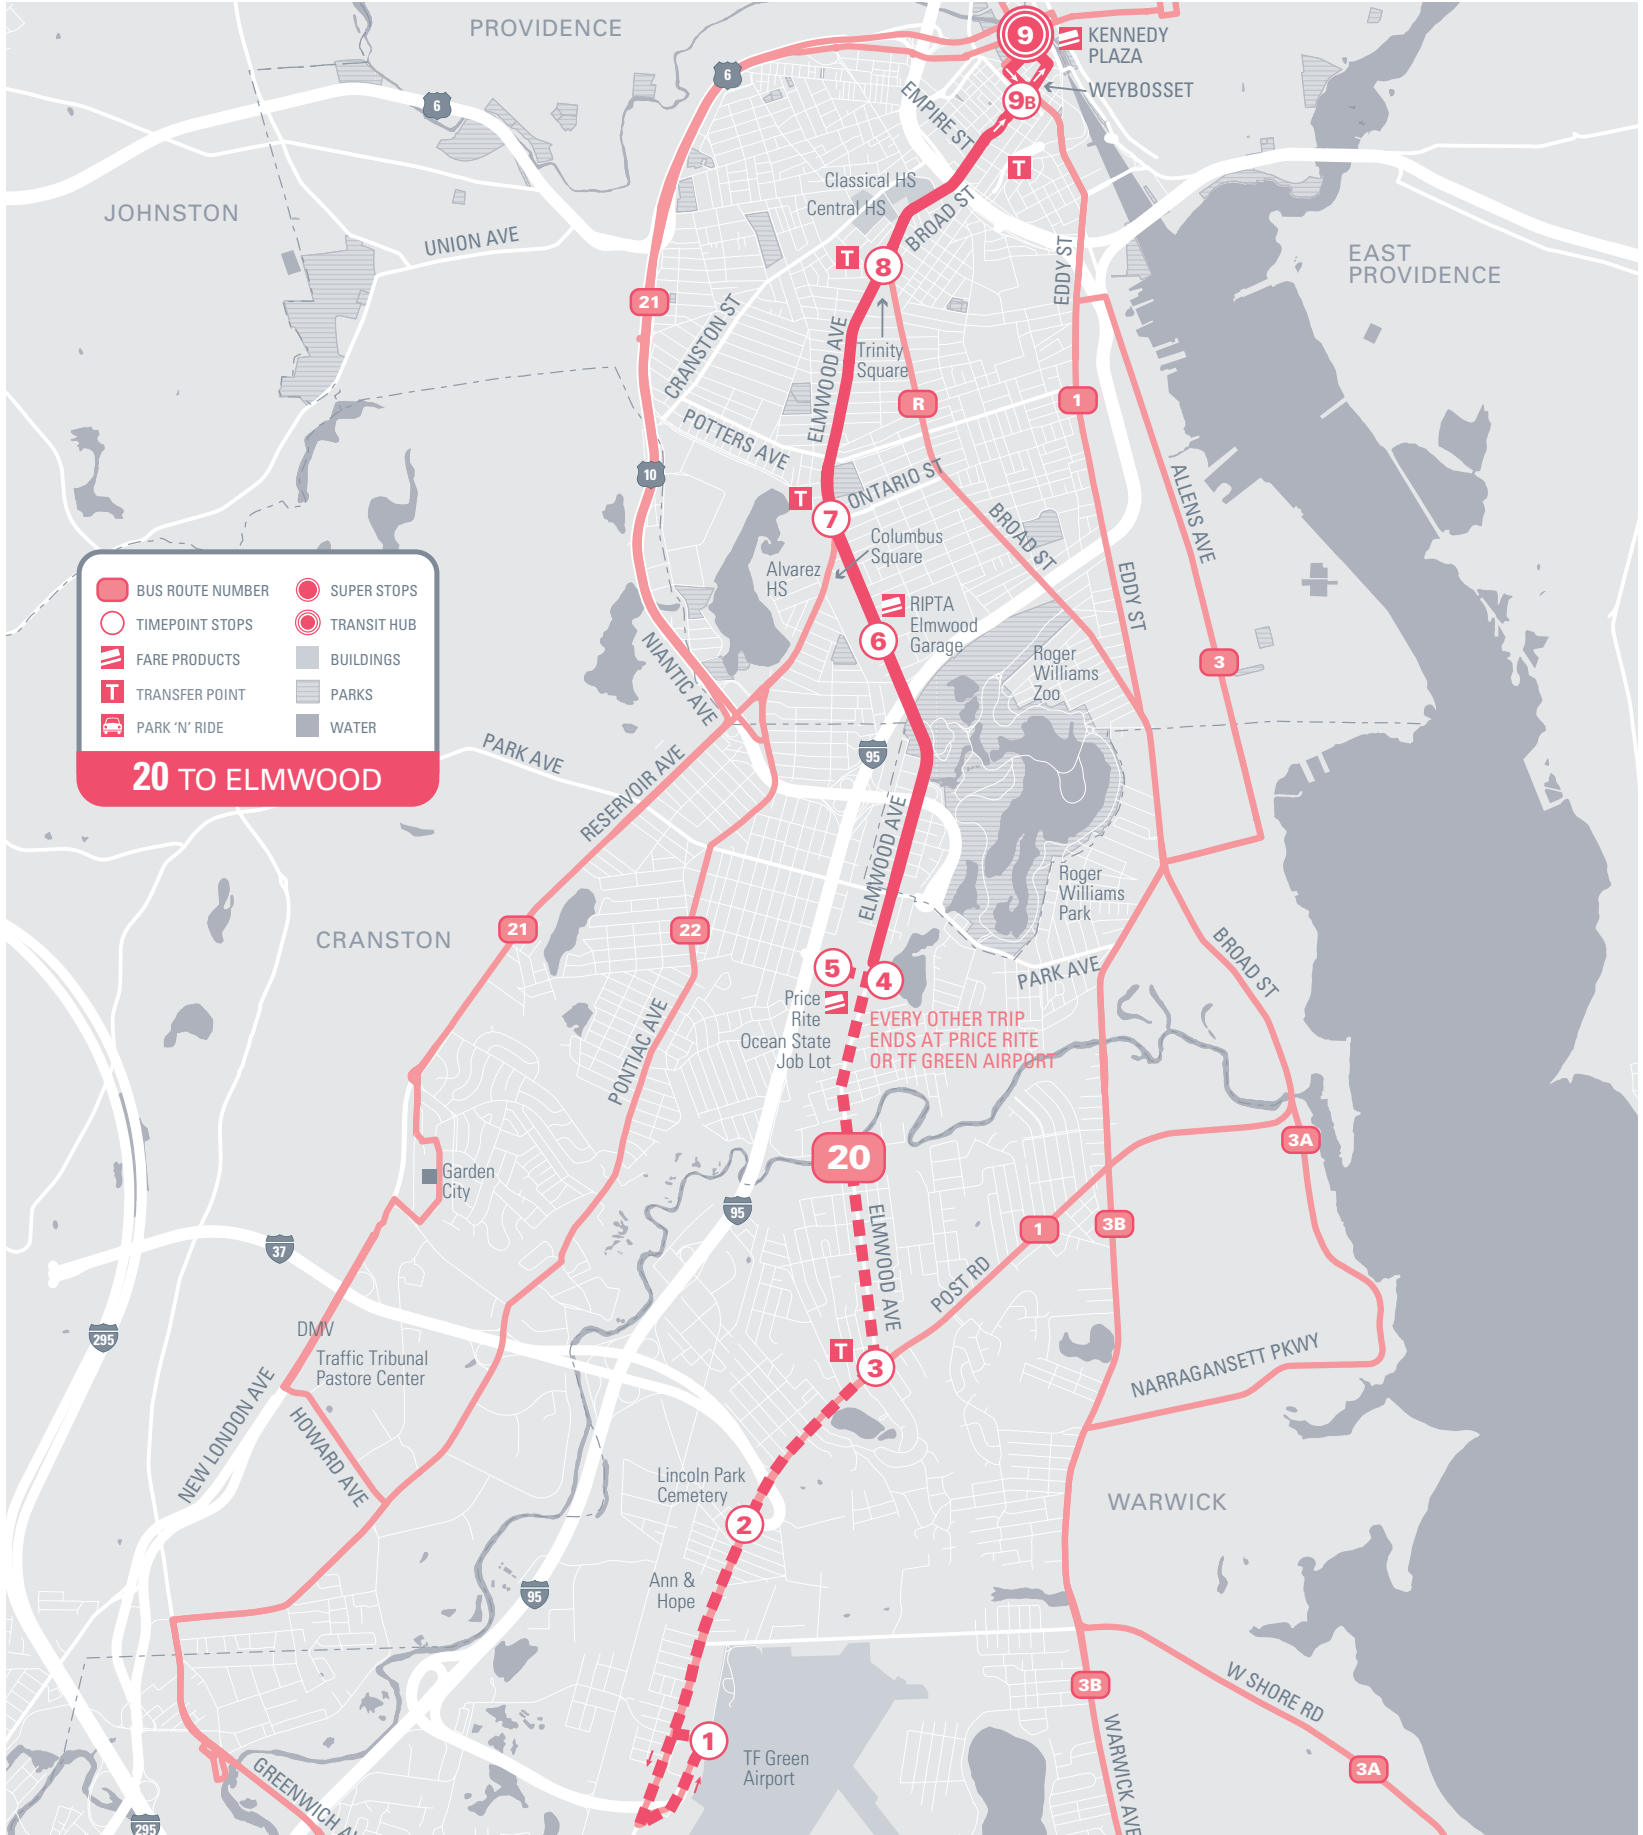

# MAJOR STOPS

- 1 T.F. Green Airport
- 2 Post & Lincoln
- 3 Elmwood & Post
- 4 Elmwood at Job Lot
- 5 Job Lot/Price Rite front door
- 6 Elmwood Garage/RIPTA Headquarters
- 7 Elmwood & Ontario (Walgreens)
- 8 Elmwood & Broad
- 9B Weybosset & Eddy
- 9 KENNEDY PLAZA Stop C

**KEY CORRIDOR ROUTE**

**Elmwood Ave. / T.F. Green Airport**

**20**

Timepoint Stops	MONDAY TO FRIDAY									
	XFER	KEN. PLAZA Stop C	Elmwood & Broad	Elmwood & Adelaide	Elmwood Garage/RIPTA	Job Lot/Price Rite Front Door	Elmwood Ave. at Job Lot	Elmwood & Post	Post & Lincoln	T.F. Green Airport
5:15										
5:30										
5:45										
6:00										
6:15										
6:30										
6:45										
7:00										
7:15										
7:30										
7:45										
8:00										
8:05										
8:15										
8:30										
8:45										
9:00										
9:15										
9:30										
9:45										
10:00										
10:15										
10:30										
10:45										
11:00										
11:15										
11:30										
11:45										
12:00										
12:15										
12:30										
12:45										
1:00										
1:15										
1:30										
1:45										
2:00										
2:15										
2:30										
2:45										
2:59										
3:00										
3:15										
3:30										
3:45										
3:46										
3:59										
4:00										
4:15										
4:30										
4:45										
5:00										
5:15										
5:30										
5:45										
6:00										
6:15										
6:30										
6:45										
7:00										
7:30										
8:00										
8:30										
9:00										
10:00										