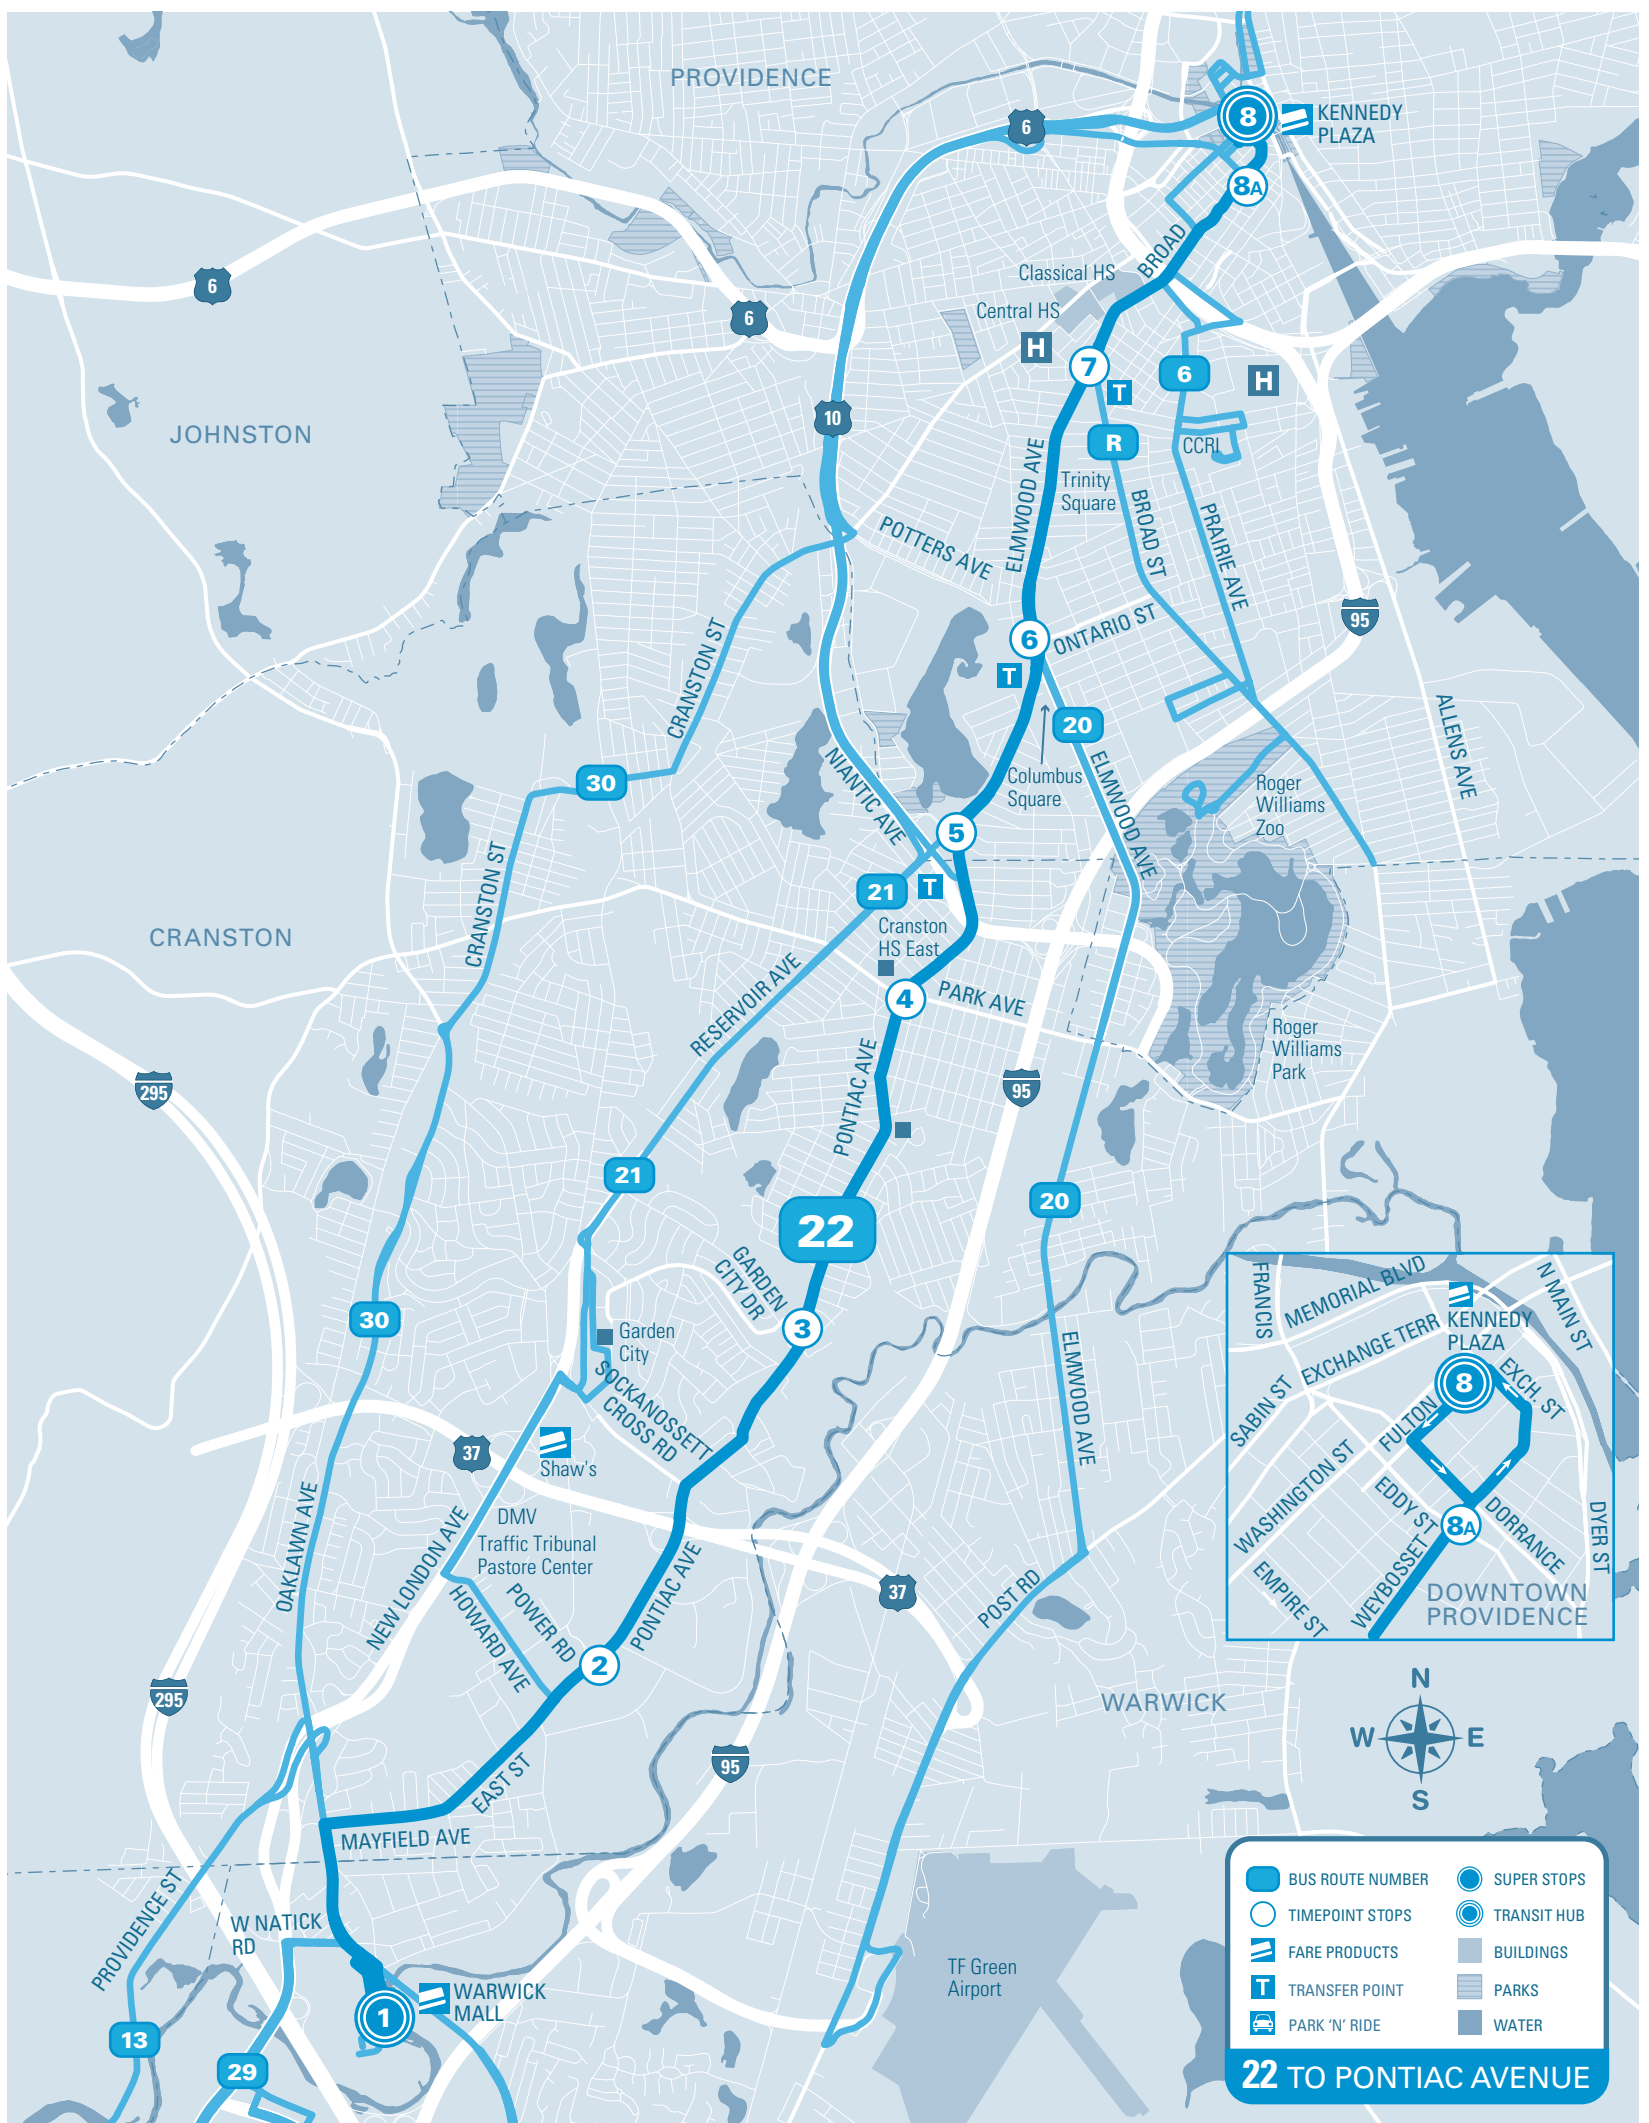

⑧	⑦	⑥	⑤	④	③	②	①
		KEN-NEDY PLAZA Stop C	Elmwood & Broad	Elmwood & Reservoir	Pontiac & Reservoir	Pontiac & Park	Pontiac & Garden City Dr.	Pontiac & Power	WARWICK MALL
Timepoint Stops	TRANSFER	HUB	11	20	21				HUB
AM	5:50	5:55	5:59	6:01	6:04	6:07	6:12	6:18	
	6:20	6:25	6:29	6:31	6:34	6:37	6:42	6:48	
	6:50	6:55	6:59	7:01	7:04	7:08	7:13	7:19	
	7:20	7:27	7:32	7:35	7:38	7:42	7:47	7:53	
	7:50	7:57	8:02	8:05	8:08	8:12	8:17	8:23	
	8:18	8:25	8:30	.....	.....	.....	.....	.....	
	8:20	8:27	8:32	8:35	8:38	8:42	8:47	8:53	
	8:50	8:57	9:02	9:05	9:08	9:12	9:17	9:23	
	9:20	9:27	9:32	9:35	9:38	9:42	9:47	9:53	
	9:50	9:57	10:02	10:05	10:08	10:12	10:17	10:23	
PM	10:20	10:27	10:32	10:35	10:38	10:42	10:47	10:53	
	10:50	10:57	11:02	11:05	11:08	11:12	11:17	11:23	
	11:20	11:27	11:32	11:35	11:38	11:42	11:47	11:53	
	11:50	11:57	12:02	12:05	12:08	12:12	12:17	12:23	
	12:20	12:27	12:32	12:35	12:38	12:42	12:47	12:53	
	12:50	12:57	1:02	1:05	1:08	1:12	1:17	1:23	
	1:20	1:27	1:32	1:35	1:38	1:42	1:47	1:53	
	1:50	1:57	2:02	2:05	2:09	2:13	2:19	2:25	
	2:20	2:28	2:34	2:37	2:41	2:45	2:51	2:57	
	2:50	2:58	3:04	3:07	3:11	3:15	3:21	3:27	
3:20	3:28	3:34	3:37	3:41	3:45	3:51	3:57		
3:50	3:58	4:04	4:07	4:11	4:15	4:21	4:27		
4:20	4:28	4:34	4:37	4:41	4:45	4:51	4:57		
4:50	4:58	5:04	5:07	5:11	5:15	5:21	5:27		
5:20	5:28	5:34	5:37	5:41	5:45	5:51	5:57		
5:50	5:58	6:04	6:06	6:09	6:13	6:17	6:22		
6:20	6:26	6:31	6:33	6:36	6:40	6:44	6:49		
7:05	7:11	7:16	7:18	7:21	7:25	7:29	7:34		
7:50	7:56	8:01	8:03	8:06	8:09	8:13	8:18		
8:35	8:41	8:45	8:47	8:50	8:53	8:57	9:02		
9:15	9:21	9:25	9:27	9:30	9:33	9:37	9:42		
10:00	10:06	10:10	10:12	10:15	10:18	10:22	10:27		

(a) Trip terminates at Alvarez School and only operates when Providence Public Schools are in session.

2020 Holidays

RIPTA will operate Sunday / Holiday service on the following days:

- **New Year's Day** - Wednesday, January 1
- **Dr. Martin Luther King, Jr. Day** - Monday, January 20
- **Memorial Day** - Monday, May 25
- **Independence Day** - Saturday, July 4
- **Victory Day** - Monday, August 10
- **Labor Day** - Monday, September 7
- **Columbus Day** - Monday, October 12
- **Veterans Day** - Wednesday, November 11
- **Thanksgiving Day** - Thursday, November 26
- **Christmas Day** - Friday, December 25

RIPTA Cash Fares*

Full Fare • Tarifa Básica.....	$2.00
Transfers • Transbordo.....	$1.00
Day Pass • Pase de día.....	$6.00
7 Day Pass • Pase de 7 días.....	$25.00
Monthly Pass • Pase Mensual.....	$70.00
10 Ride Pass (w/Transfer) •	
Pase de 10 Viajes (con transbordo).....	$20.00

Children under 5 ride free when accompanied by an adult
Children 12 years of age and under must be accompanied by an adult

2020 Holidays

RIPTA will operate Sunday / Holiday service on the following days:

- **New Year's Day** - Wednesday, January 1
- **Dr. Martin Luther King, Jr. Day** - Monday, January 20
- **Memorial Day** - Monday, May 25
- **Independence Day** - Saturday, July 4
- **Labor Day** - Monday, September 7
- **Columbus Day** - Monday, October 12
- **Veterans Day** - Wednesday, November 11
- **Thanksgiving Day** - Thursday, November 26
- **Christmas Day** - Friday, December 25