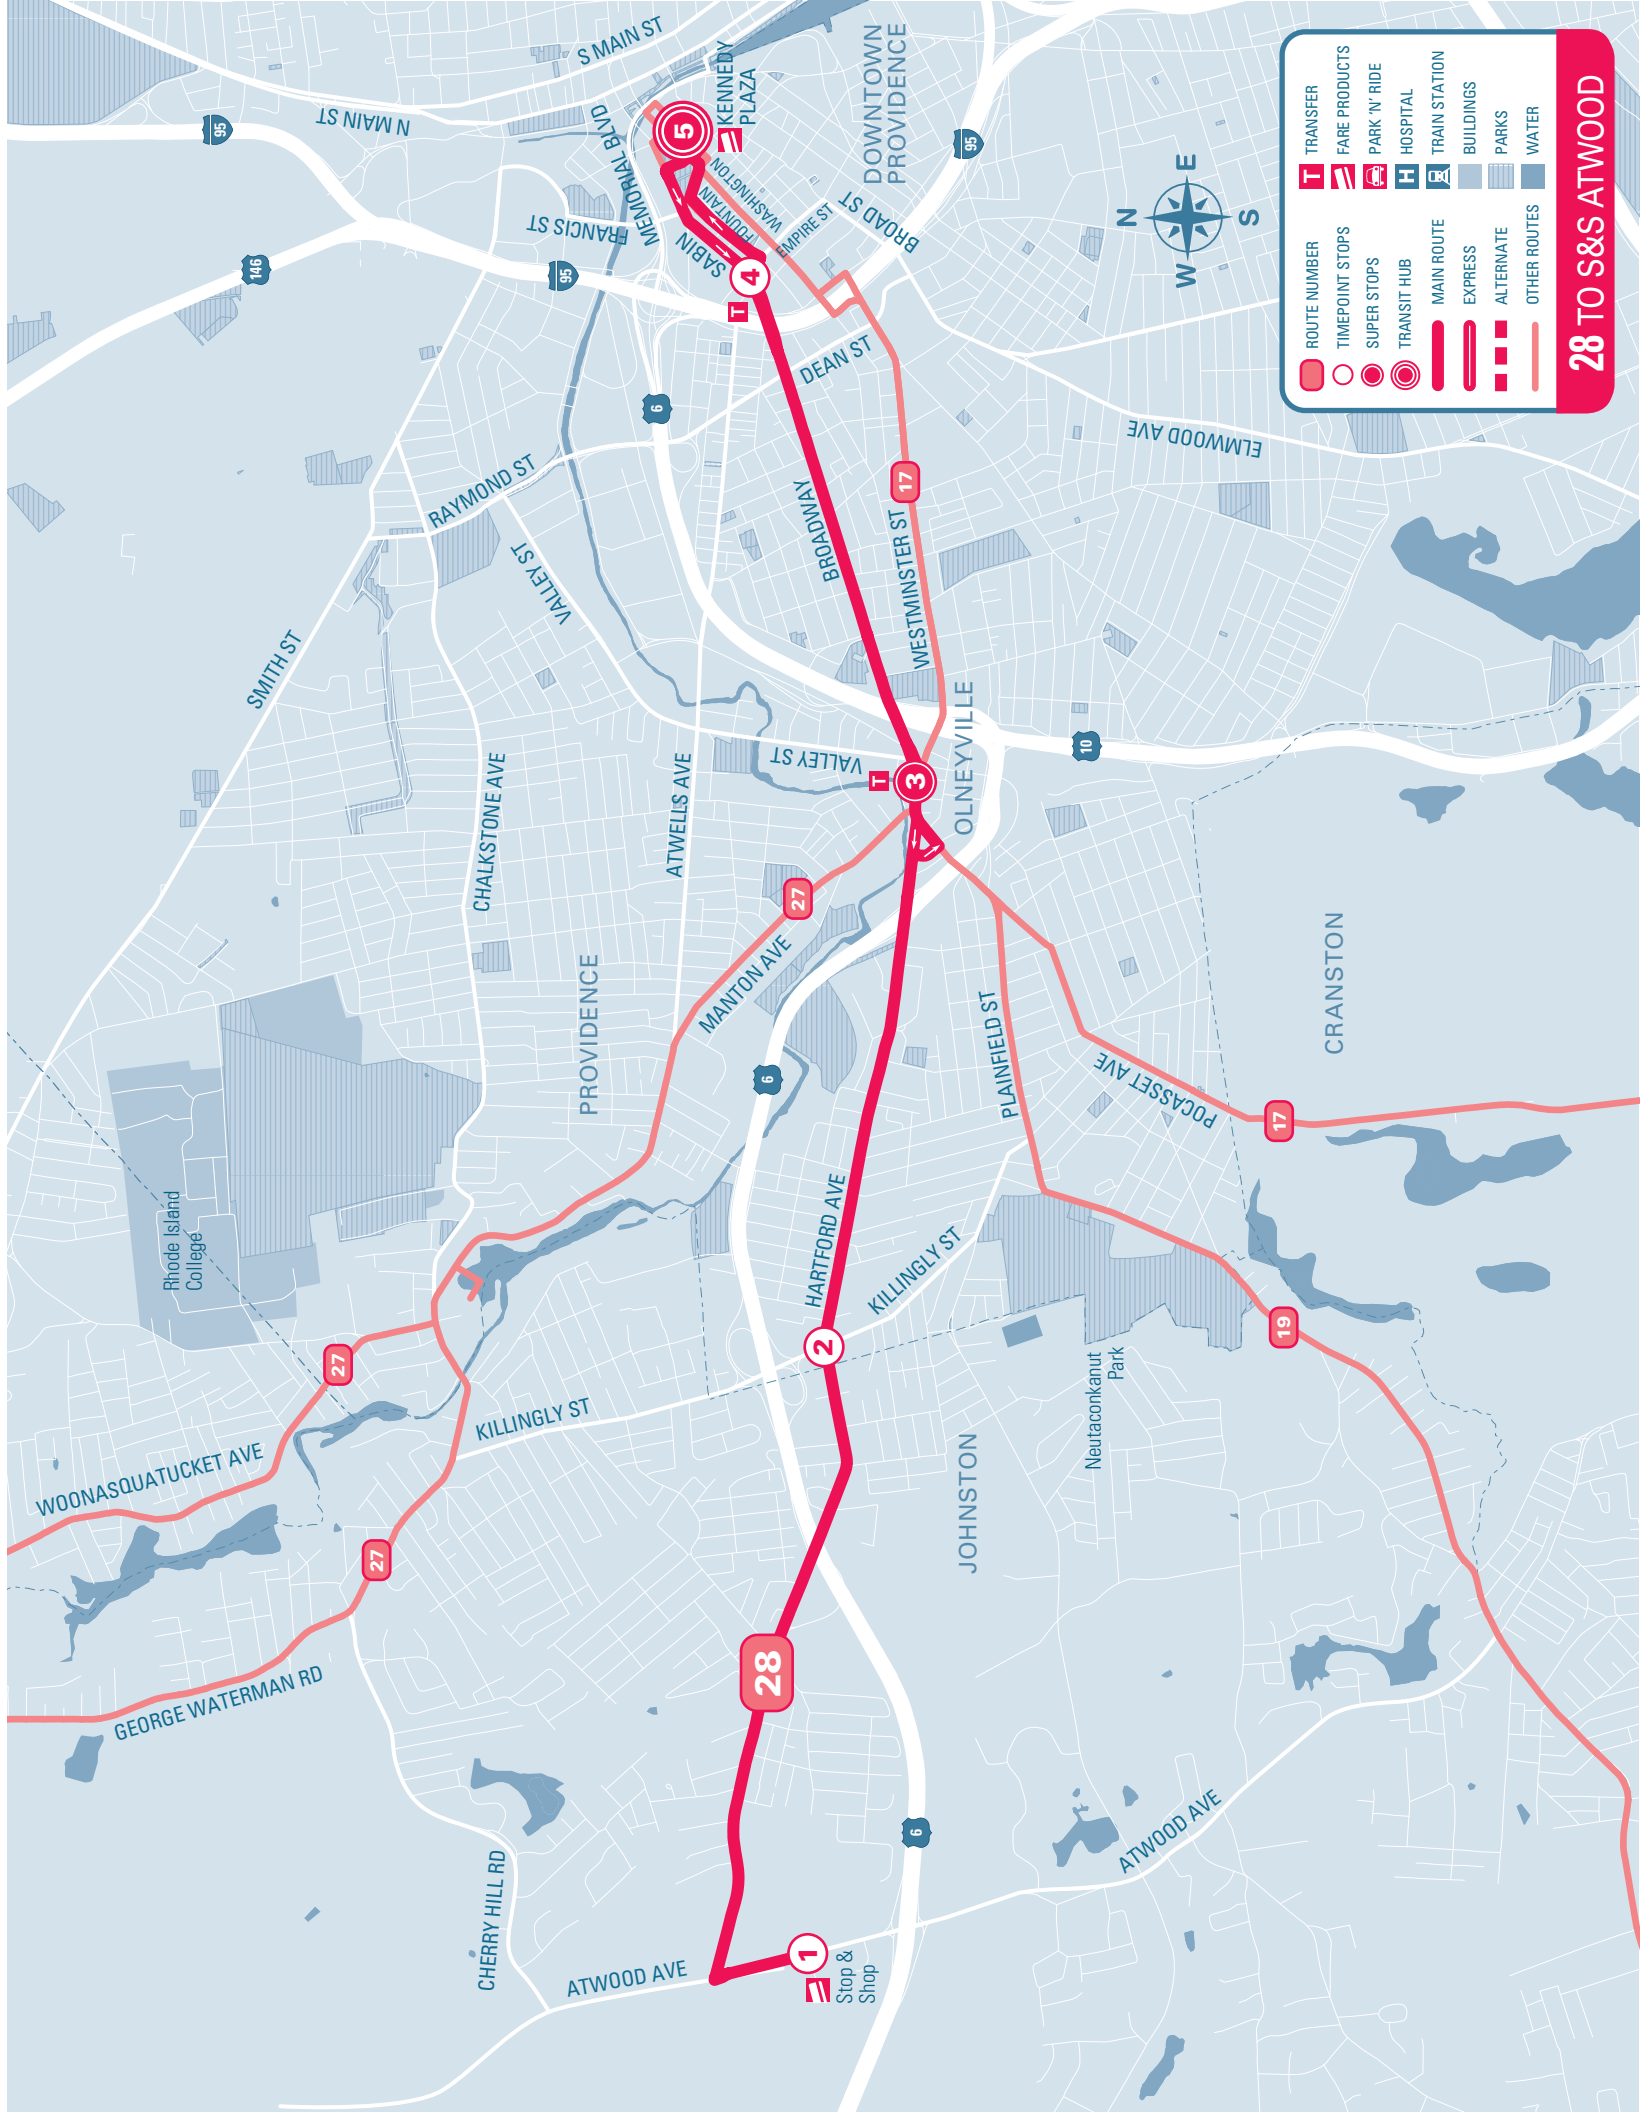

RIPTA Cash Fares*

Full Fare • Tarifa Básica.....	$2.00
Transfers • Transbordo.....	$1.00
Day Pass • Pase de día.....	$6.00
7 Day Pass • Pase de 7 días.....	$25.00
Monthly Pass • Pase Mensual.....	$70.00
10 Ride Pass (w/Transfer) •	
Pase de 10 Viajes (con transbordo).....	$20.00

Children under 5 ride free when accompanied by an adult
Children 12 years of age and under must be accompanied by an adult

2020 Holidays

RIPTA will operate Sunday / Holiday service on the following days:
New Year's Day - Wednesday, January 1
Dr. Martin Luther King, Jr. Day - Monday, January 20
Memorial Day - Monday, May 25
Independence Day - Saturday, July 4
Labor Day - Monday, September 7
Columbus Day - Monday, October 12
Veterans Day - Wednesday, November 11
Thanksgiving Day - Thursday, November 26
Christmas Day - Friday, December 25

RIPTA offers a Reduced Fare Bus Pass Program for Seniors, People with Disabilities, and Medicare Card Holders. Please visit www.ripta.com for details.

RIPTA ofrece un Pase de Tarifa Reducida a los Adultos Mayores, Personas con Discapacidades y cualquier persona con una Tarjeta de Identificación de Medicare. Para más información, visite www.ripta.com.

Bus Schedule Information •
Para información llame:
401-781-9400 or 401-747-3529 TDD
www.ripta.com

*Subject to change

Timepoint Stops	KENNEDY PLAZA Stop W	Sabin & Empire	OLNEYVILLE SQUARE	Hartford & Killingly	Stop & Shop Atwood
TRANSFER	HUB	27	17, 19, 27		
AM	6:00	6:03	6:09	6:15	6:21
	6:20	6:23	6:29	6:35	6:41
	6:40	6:43	6:49	6:55	7:01
	7:00	7:04	7:11	7:17	7:24
	7:20	7:24	7:31	7:37	7:44
	7:40	7:44	7:51	7:57	8:04
	8:00	8:04	8:11	8:17	8:24
	8:20	8:24	8:31	8:37	8:44
	8:40	8:44	8:51	8:57	9:04
	9:00	9:04	9:11	9:17	9:24
	9:20	9:24	9:31	9:37	9:44
	9:40	9:44	9:51	9:57	10:04
10:00	10:04	10:11	10:17	10:24	
10:20	10:24	10:31	10:37	10:44	
10:40	10:44	10:51	10:57	11:04	
11:00	11:04	11:11	11:17	11:24	
11:20	11:24	11:31	11:37	11:44	
11:40	11:44	11:51	11:57	12:04	
12:00	12:04	12:11	12:17	12:24	
12:20	12:24	12:31	12:37	12:44	
12:40	12:44	12:51	12:57	1:04	
1:00	1:04	1:12	1:20	1:27	
1:20	1:24	1:32	1:40	1:47	
1:40	1:44	1:52	2:00	2:07	
2:00	2:04	2:12	2:20	2:27	
.....	.....	.....	.....	.....	
2:20	2:24	2:32	2:40	2:47	
2:40	2:44	2:52	3:00	3:07	
.....	.....	.....	.....	.....	
3:00	3:04	3:12	3:20	3:27	
3:20	3:24	3:32	3:40	3:47	
.....	.....	.....	.....	.....	
3:40	3:44	3:52	4:00	4:07	
3:46	3:50	3:58	4:06	.....	
4:00	4:04	4:12	4:20	4:27	
4:20	4:24	4:32	4:40	4:47	
4:40	4:44	4:52	5:00	5:07	
5:00	5:04	5:12	5:20	5:27	
5:20	5:24	5:32	5:40	5:47	
5:40	5:44	5:52	6:00	6:06	
6:00	6:03	6:10	6:16	6:22	
6:20	6:23	6:30	6:36	6:42	
7:00	7:03	7:10	7:16	7:22	
8:00	8:03	8:10	8:16	8:22	
9:00	9:03	9:10	9:16	9:22	
10:00	10:03	10:10	10:16	10:22	

(a) Trip operates when Providence Schools are in session

Timepoint Stops	KENNEDY PLAZA Stop W	Sabin & Empire	OLNEYVILLE SQUARE	Hartford & Killingly	Stop & Shop Atwood
TRANSFER	HUB	27	17, 19, 27		
AM	6:20	6:24	6:31	6:37	6:44
	6:58	7:02	7:09	7:15	7:22
	7:36	7:40	7:47	7:53	8:00
	8:14	8:18	8:25	8:31	8:38
	8:52	8:56	9:03	9:09	9:16
	9:30	9:34	9:41	9:47	9:54
	10:08	10:12	10:19	10:25	10:32
	10:46	10:50	10:57	11:03	11:10
	11:24	11:28	11:35	11:41	11:48
	12:02	12:06	12:13	12:19	12:26
	12:40	12:44	12:51	12:57	1:04
	1:18	1:22	1:29	1:35	1:42
1:56	2:00	2:07	2:13	2:20	
2:34	2:38	2:45	2:51	2:58	
3:12	3:16	3:23	3:29	3:36	
3:50	3:54	4:01	4:07	4:14	
4:28	4:32	4:39	4:45	4:52	
5:06	5:10	5:17	5:23	5:30	
5:44	5:48	5:55	6:01	6:08	
6:22	6:26	6:33	6:39	6:46	
7:25	7:29	7:36	7:42	7:49	
8:35	8:39	8:46	8:52	8:59	
9:45	9:49	9:56	10:02	10:09	

Timepoint Stops	KENNEDY PLAZA Stop W	Sabin & Empire	OLNEYVILLE SQUARE	Hartford & Killingly	Stop & Shop Atwood
TRANSFER	HUB	27	17, 19, 27		
AM	7:55	7:58	8:05	8:11	8:17
	8:45	8:48	8:55	9:01	9:07
	9:35	9:38	9:45	9:51	9:57
	10:25	10:28	10:35	10:41	10:47
	11:15	11:18	11:25	11:31	11:37
	12:05	12:08	12:15	12:21	12:27
	12:55	12:58	1:05	1:11	1:17
	1:45	1:48	1:55	2:01	2:07
	2:35	2:38	2:45	2:51	2:57
	3:25	3:28	3:35	3:41	3:47
	4:15	4:18	4:25	4:31	4:37
	5:05	5:08	5:15	5:21	5:27
5:55	5:58	6:05	6:11	6:17	
6:45	6:48	6:55	7:01	7:07	
7:35	7:38	7:45	7:51	7:57