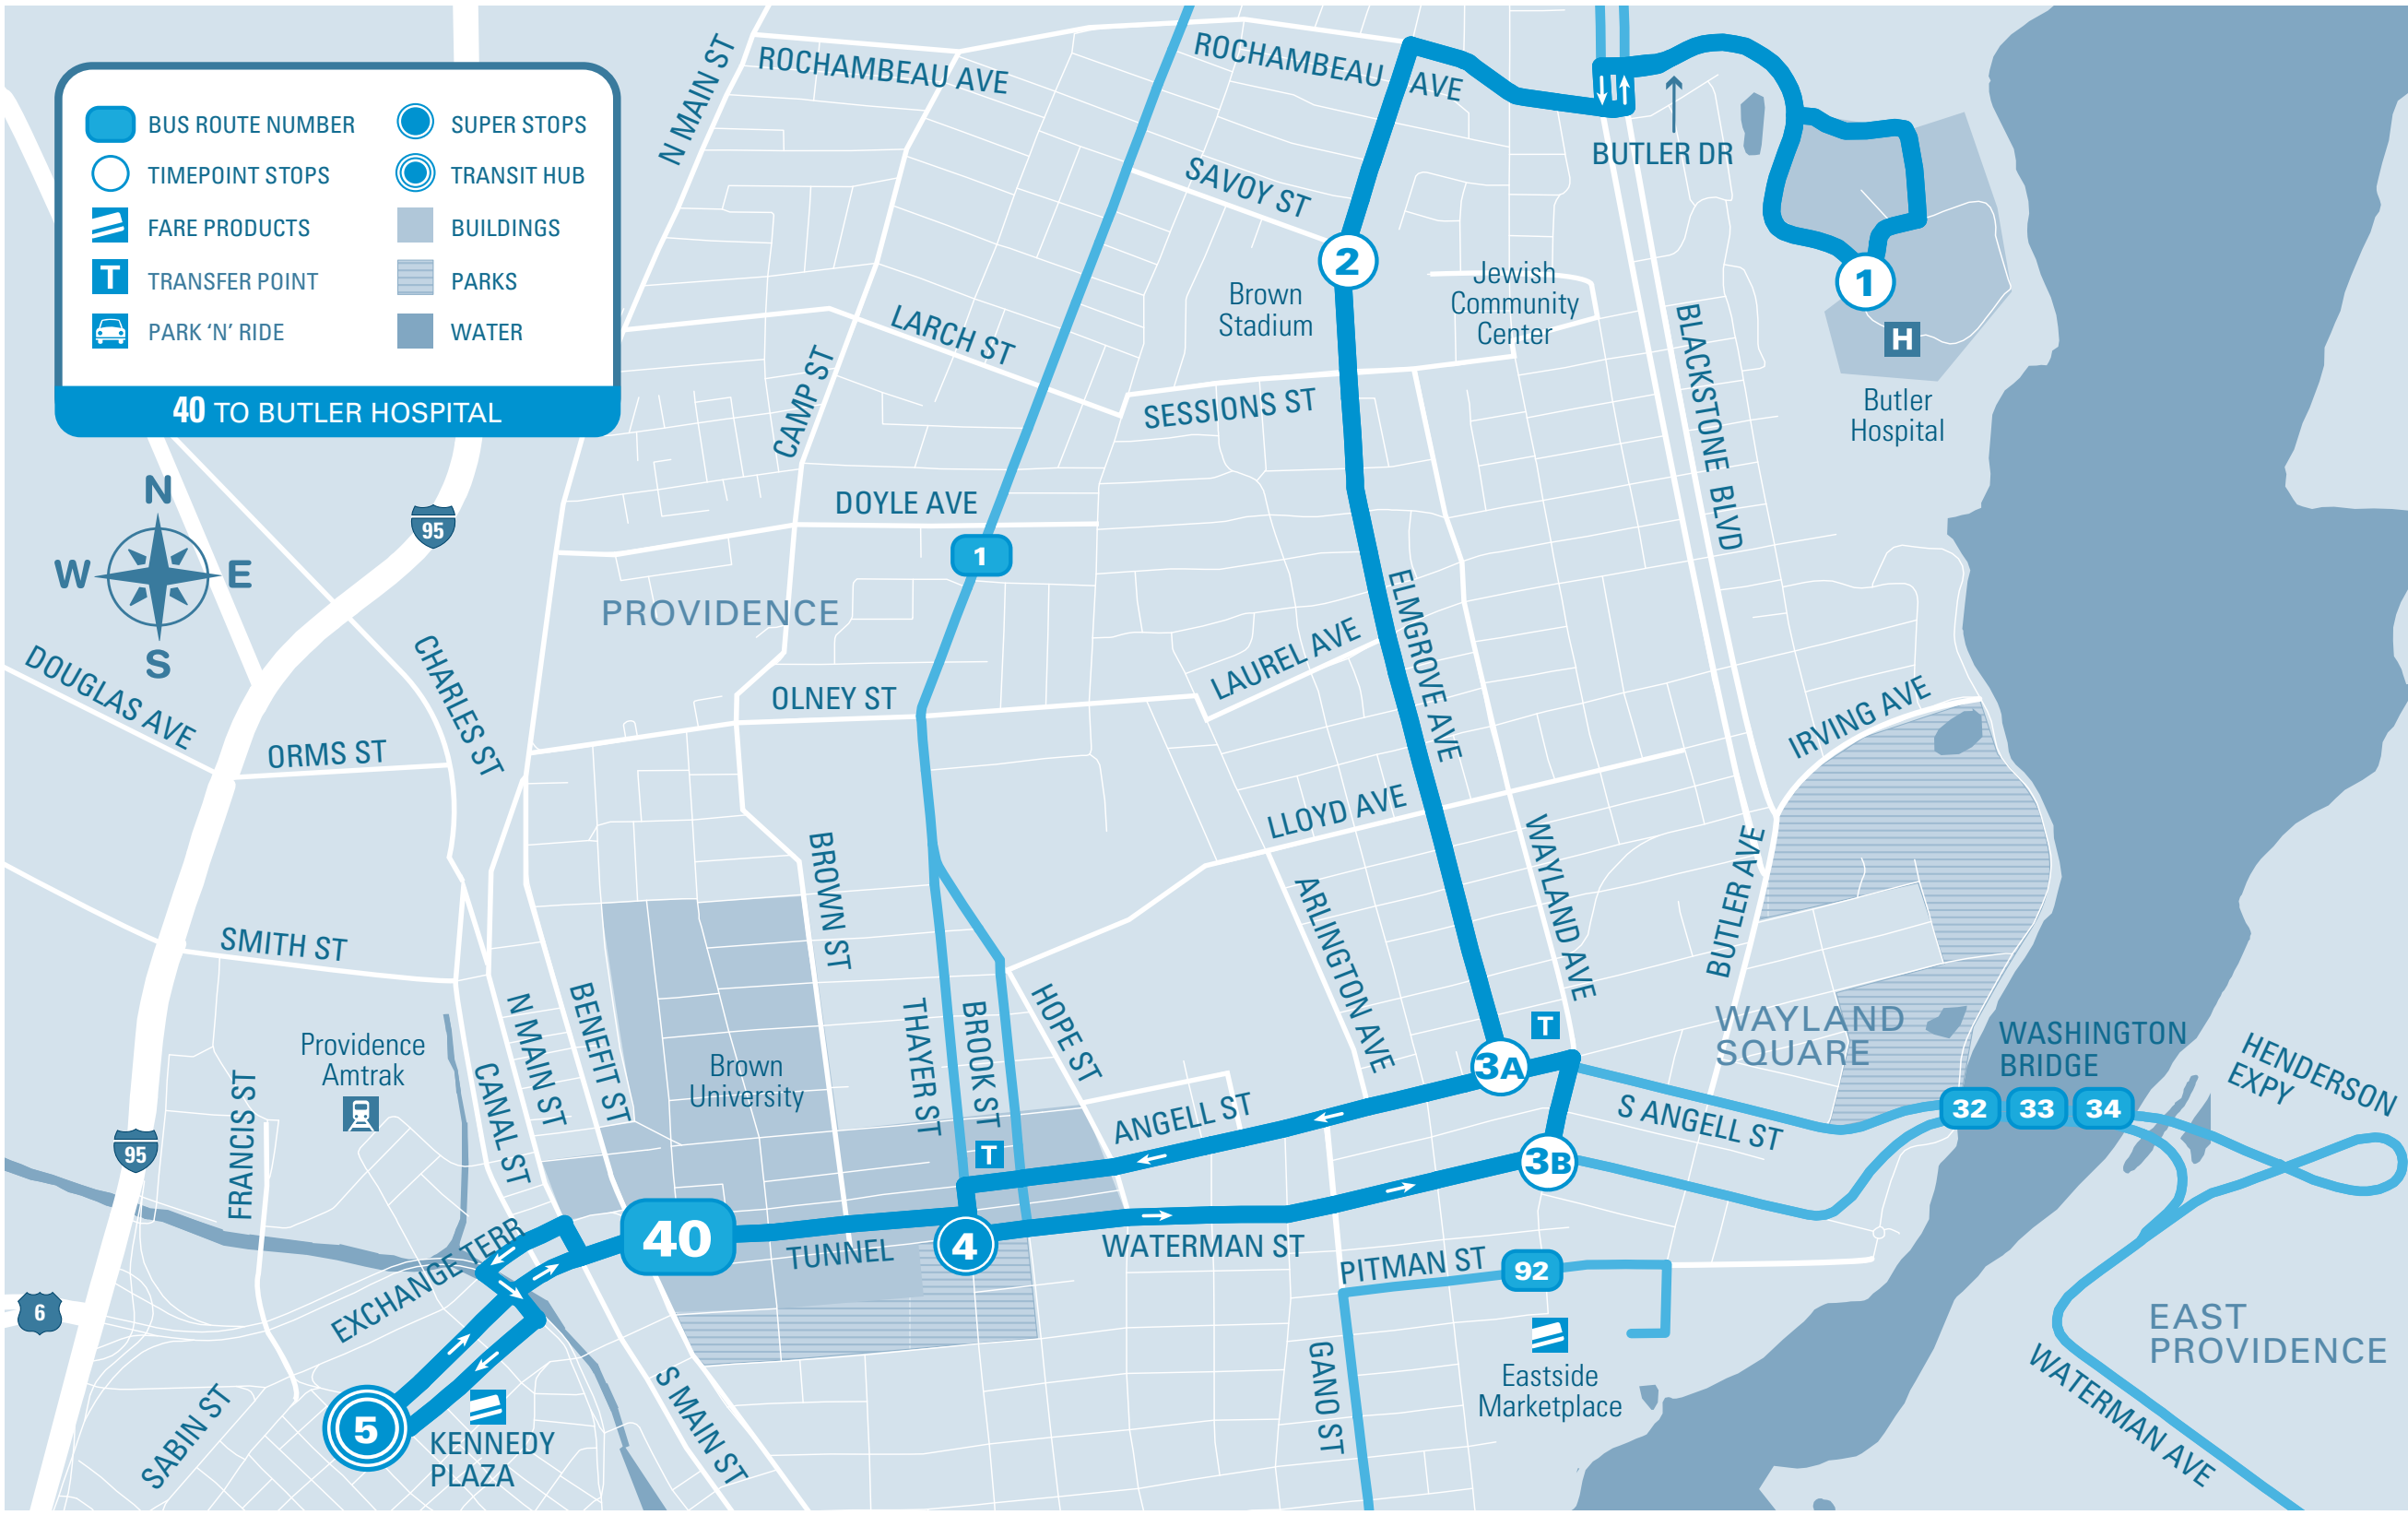

Butler/Elmgrove

Service operates through-city to Route 18 Union Ave

- 1 Butler Hospital
- 2 Elmgrove & Savoy
- 3 Angell & Elmgrove
- 4 Tunnel & Thayer
- 5 **KENNEDY PLAZA Stop I**
- Cranston & Westminster

40 TO KENNEDY PLAZA

- BUS ROUTE NUMBER
- SUPER STOPS
- TIMEPOINT STOPS
- TRANSIT HUB
- FARE PRODUCTS
- BUILDINGS
- TRANSFER POINT
- PARKS
- PARK 'N' RIDE
- WATER

RIPTA Cash Fares*

Full Fare • Tarifa Básica.....	\$2.00
Transfers • Transbordo.....	\$1.00
Day Pass • Pase de día.....	\$6.00
7 Day Pass • Pase de 7 días.....	\$25.00
Monthly Pass • Pase Mensual.....	\$70.00
10 Ride Pass (w/Transfer) •	
Pase de 10 Viajes (con transbordo).....	\$20.00
Children under 5 ride free when accompanied by an adult	
Children 12 years of age and under must be accompanied by an adult	

Bus Schedule Information •
Para información llame:
401-781-9400 or 401-747-3529 TDD
www.ripta.com

*Subject to change

		5	4	3B	2	1	
Timepoint Stops		Cranston & Westminster	KENNEDY PLAZA Stop I	TUNNEL & THAYER 1, 32, 33, 34	Waterman & Wayland 32, 33, 34	Elmgrove & Savoy	Butler Hospital
MONDAY TO FRIDAY	AM	6:45	6:49	6:52	6:56	7:00
		7:39	7:45	7:49	7:53	7:58	8:02
		8:39	8:45	8:49	8:53	8:58	9:02
		9:39	9:45	9:49	9:53	9:58	10:02
		10:39	10:45	10:49	10:53	10:58	11:02
		11:39	11:45	11:49	11:53	11:58	12:02
		12:39	12:45	12:50	12:54	12:59	1:03
	PM	1:39	1:45	1:50	1:54	1:59	2:03
		2:20	2:28	2:33	2:37	2:42
		2:20	2:28	2:33	2:37	2:42
		2:39	2:45	2:50	2:54	2:59	3:03
		3:38	3:45	3:50	3:54	3:59	4:03
		4:38	4:45	4:50	4:54	4:59	5:03
		5:38	5:45	5:50	5:54	5:59	6:03
6:38	6:45	6:49	6:52	6:56	7:00		
7:40	7:45	7:49	7:52	7:56	8:00		