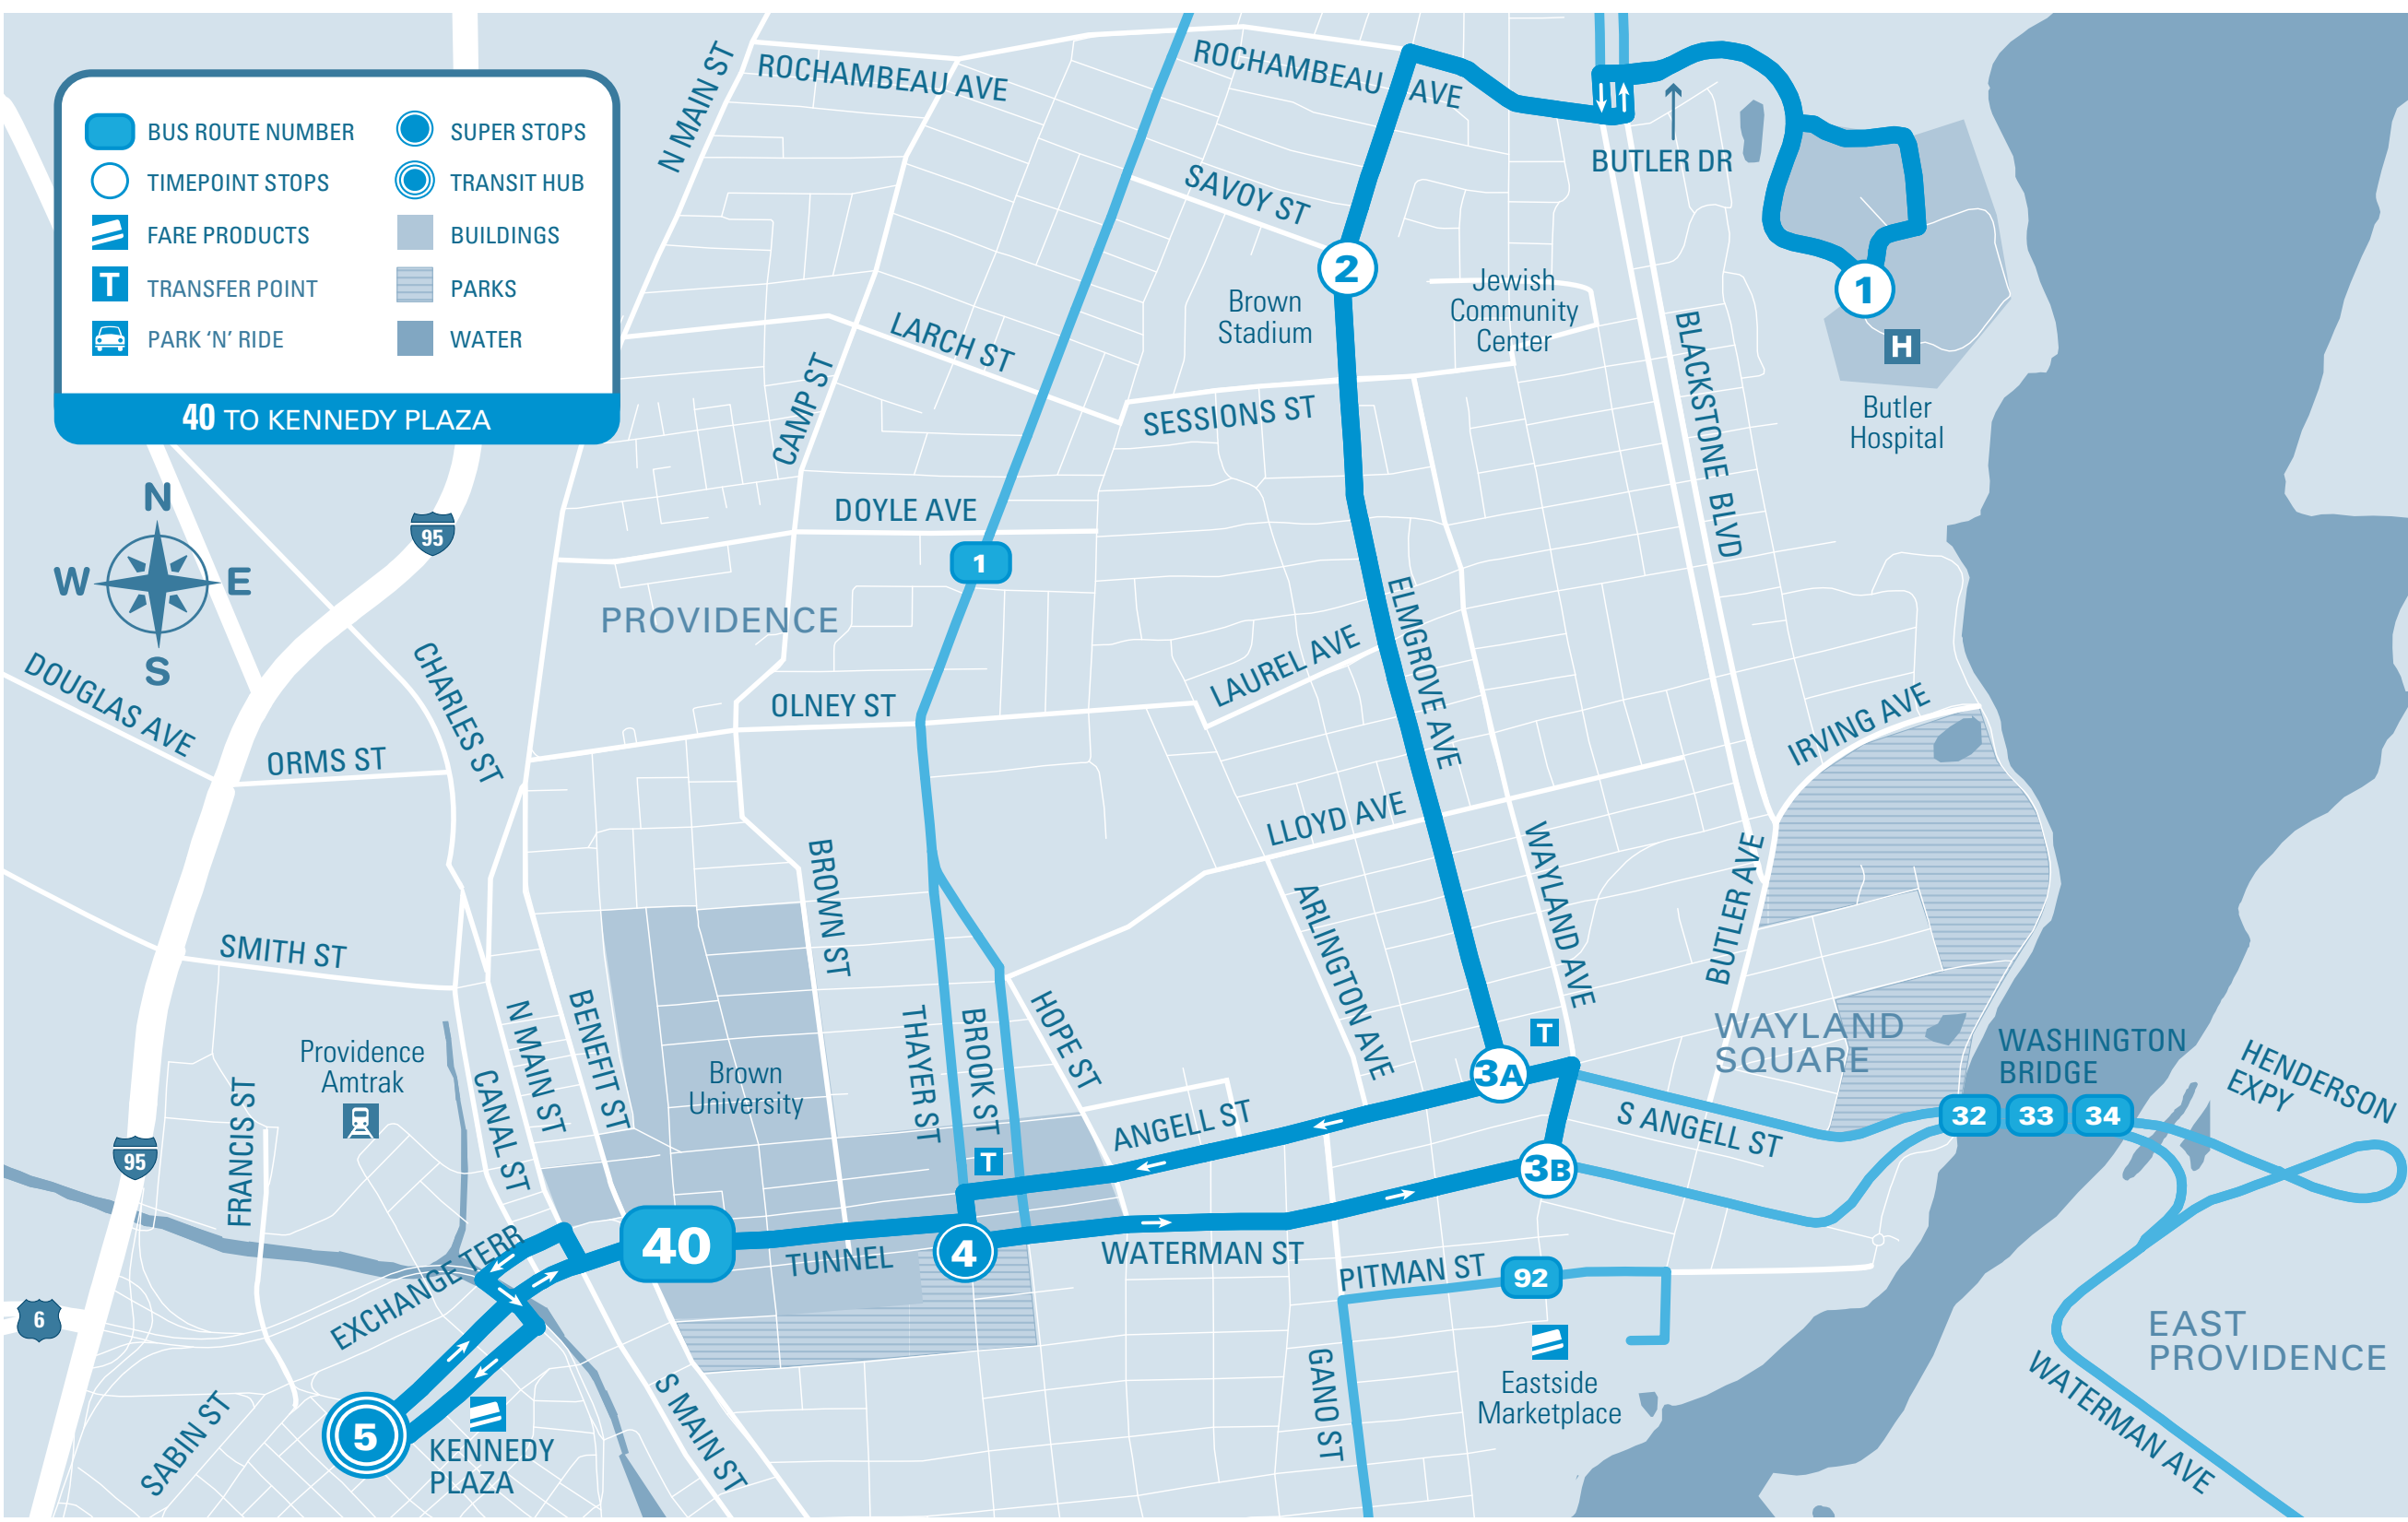

Butler/Elmgrove

Service operates through-city to Route 18 Union Ave

- 1 Butler Hospital
- 2 Elmgrove & Savoy
- 3 Angell & Elmgrove
- 4 Tunnel & Thayer
- 5 **KENNEDY PLAZA Stop I**
- Cranston & Westminster

INFO
 Log on at RIPTA.COM

 RHODE ISLAND PUBLIC TRANSIT AUTHORITY

Timepoint Stops		Butler Hospital	Elmgrove & Savoy	Angell & Elmgrove	TUNNEL & THAYER	KENNEDY PLAZA Stop C	Cranston & Westminster
MONDAY TO FRIDAY	AM	a	7:04	7:09	7:13	7:18	7:22
		a	7:06	7:11	7:15	7:20	7:24
			7:28	7:33	7:37	7:42	7:46
			8:28	8:33	8:37	8:42	8:46
			9:28	9:33	9:37	9:42	9:46
			10:28	10:33	10:37	10:42	10:46
			11:28	11:33	11:37	11:42	11:46
	PM		12:28	12:33	12:37	12:42	12:46
			1:28	1:33	1:37	1:42	1:46
			2:28	2:33	2:37	2:42	2:46
			3:28	3:33	3:37	3:42	3:46
			4:28	4:33	4:37	4:42	4:46
			5:28	5:33	5:37	5:42	5:46
			6:30	6:35	6:38	6:42	6:46
	7:30	7:35	7:38	7:42	7:46		

40 TO KENNEDY PLAZA

- BUS ROUTE NUMBER
- SUPER STOPS
- TIMEPOINT STOPS
- TRANSIT HUB
- FARE PRODUCTS
- BUILDINGS
- TRANSFER POINT
- PARKS
- PARK 'N' RIDE
- WATER

RIPTA Cash Fares*

Full Fare • Tarifa Básica.....	\$2.00
Transfers • Transbordo.....	\$1.00
Day Pass • Pase de día.....	\$6.00
7 Day Pass • Pase de 7 días.....	\$25.00
Monthly Pass • Pase Mensual.....	\$70.00
10 Ride Pass (w/Transfer) •	
Pase de 10 Viajes (con transbordo).....	\$20.00
Children under 5 ride free when accompanied by an adult	
Children 12 years of age and under must be accompanied by an adult	