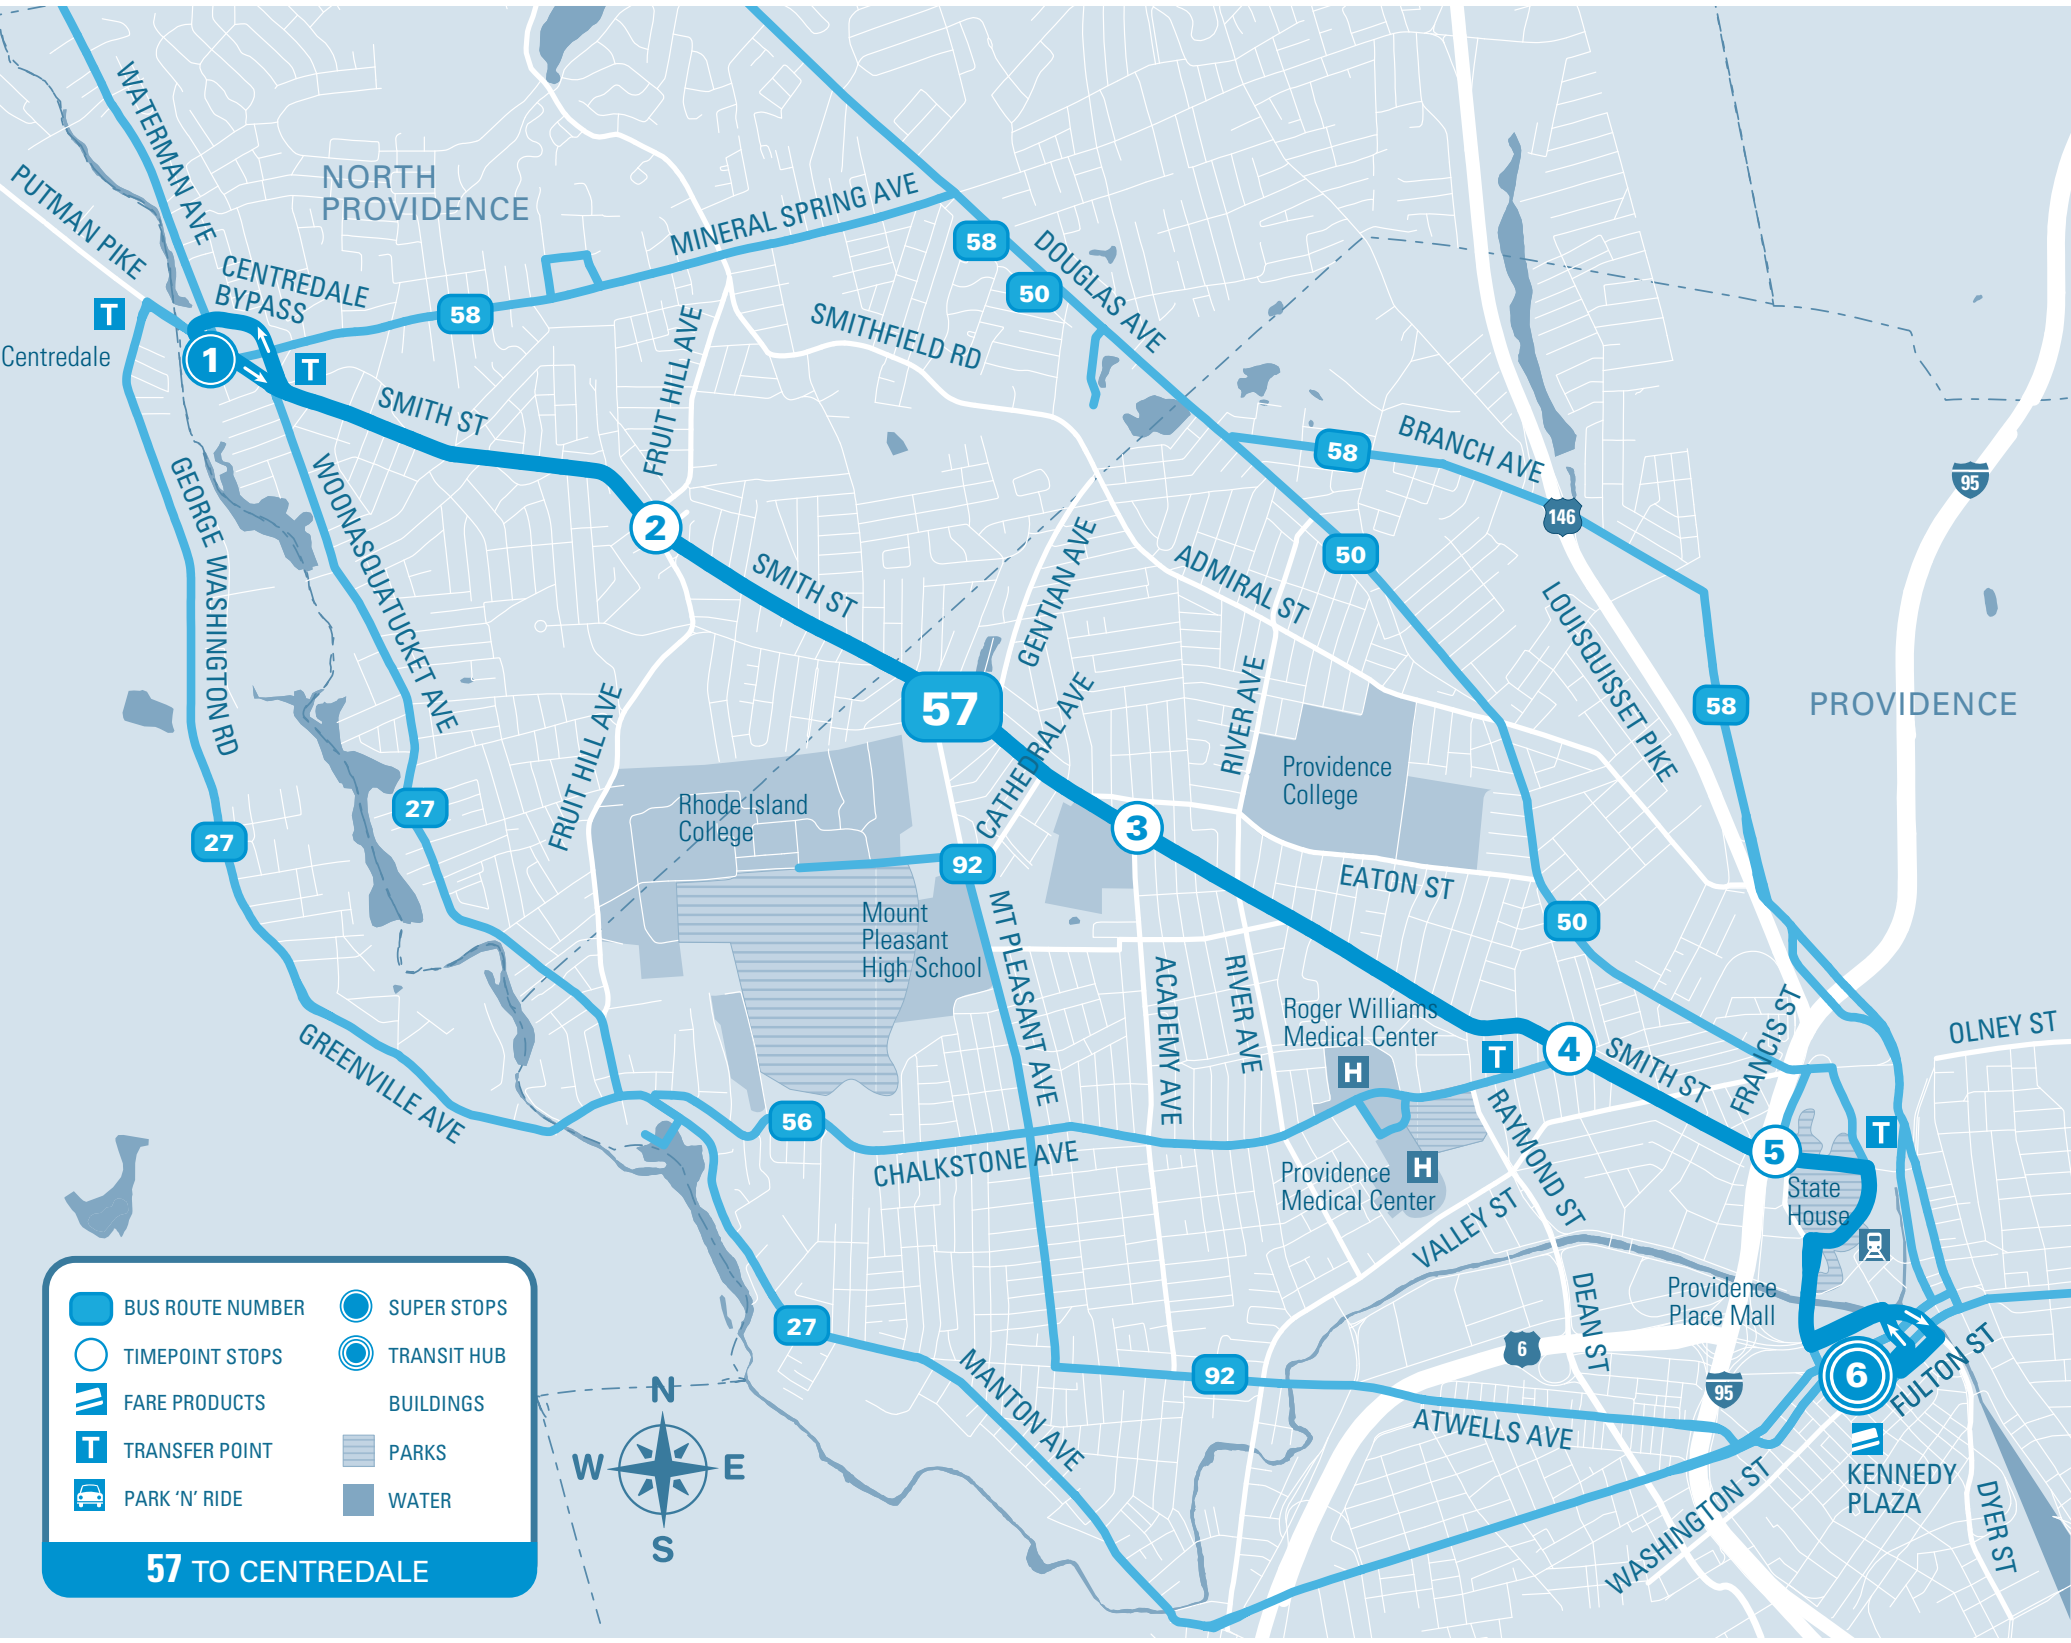

RIPTA Cash Fares*

Full Fare • Tarifa Básica.....	$2.00
Transfers • Transbordo.....	$1.00
Day Pass • Pase de día.....	$6.00
7 Day Pass • Pase de 7 días.....	$25.00
Monthly Pass • Pase Mensual.....	$70.00
10 Ride Pass (w/Transfer) •	
Pase de 10 Viajes (con transbordo).....	$20.00
Children under 5 ride free when accompanied by an adult	
Children 12 years of age and under must be accompanied by an adult	

2020 Holidays

RIPTA will operate Sunday / Holiday service on the following days:

- **New Year's Day** - Wednesday, January 1
- **Dr. Martin Luther King, Jr. Day** - Monday, January 20
- **Memorial Day** - Monday, May 25
- **Independence Day** - Saturday, July 4
- **Victory Day** - Monday, August 10
- **Labor Day** - Monday, September 7
- **Columbus Day** - Monday, October 12
- **Veterans Day** - Wednesday, November 11
- **Thanksgiving Day** - Thursday, November 26
- **Christmas Day** - Friday, December 25

RIPTA offers a Reduced Fare Bus Pass Program for Seniors, People with Disabilities, and Medicare Card Holders. Please visit www.ripta.com for details.

RIPTA ofrece un Pase de Tarifa Reducida a los Adultos Mayores, Personas con Discapacidades y cualquier persona con una una Tarjeta de Indentificación de Medicare. Para más información, visite www.ripta.com.

Bus Schedule Information •
Para información llame:
401-781-9400 or 401-747-3529 TDD
www.ripta.com

*Subject to change

Timepoint Stops	6	5	4	3	2	1
	KENNEDY PLAZA Stop V	Smith & Francis	Smith & Chalkstone	Smith & Academy	Smith & Fruit Hill	CENTREDALE
TRANSFER	HUB	50	56			27, 58
AM	6:05	6:09	6:11	6:15	6:19	6:22
	6:35	6:39	6:41	6:45	6:49	6:52
	7:05	7:10	7:13	7:17	7:21	7:24
	7:35	7:40	7:43	7:47	7:51	7:54
	8:05	8:10	8:13	8:17	8:21	8:24
	8:35	8:40	8:43	8:47	8:51	8:54
	9:05	9:10	9:13	9:17	9:21	9:24
	9:35	9:40	9:43	9:47	9:51	9:54
	10:05	10:10	10:13	10:17	10:21	10:24
	10:35	10:40	10:43	10:47	10:51	10:54
PM	11:05	11:10	11:13	11:17	11:21	11:24
	11:35	11:40	11:43	11:47	11:51	11:54
	12:05	12:10	12:13	12:17	12:21	12:24
	12:35	12:40	12:43	12:47	12:51	12:54
	1:05	1:10	1:13	1:18	1:23	1:26
	1:35	1:40	1:43	1:48	1:53	1:56
	2:05	2:10	2:13	2:18	2:23	2:26
	2:33	2:38	2:41	2:46	2:51	2:54
	2:35	2:40	2:43	2:48	2:53	2:56
	3:05	3:10	3:14	3:20	3:25	3:28
3:35	3:40	3:44	3:50	3:55	3:58	
4:05	4:12	4:16	4:22	4:27	4:30	
4:35	4:42	4:46	4:52	4:57	5:00	
5:05	5:12	5:16	5:22	5:27	5:30	
5:35	5:42	5:46	5:52	5:57	6:00	
6:05	6:10	6:13	6:17	6:21	6:24	
6:35	6:40	6:43	6:47	6:51	6:54	
7:05	7:10	7:13	7:17	7:21	7:24	
7:35	7:40	7:43	7:47	7:51	7:54	
8:35	8:40	8:43	8:47	8:51	8:54	
9:35	9:40	9:43	9:47	9:51	9:54	
10:35	10:40	10:43	10:47	10:51	10:54	

Timepoint Stops	6	5	4	3	2	1
	KENNEDY PLAZA Stop V	Smith & Francis	Smith & Chalkstone	Smith & Academy	Smith & Fruit Hill	CENTREDALE
TRANSFER	HUB	50	56			27, 58
AM	6:35	6:39	6:42	6:46	6:50	6:53
	7:05	7:09	7:12	7:16	7:20	7:23
	7:35	7:39	7:42	7:46	7:50	7:53
	8:05	8:09	8:12	8:16	8:20	8:23
	8:35	8:39	8:42	8:46	8:50	8:53
	9:05	9:09	9:12	9:16	9:20	9:23
	9:35	9:39	9:42	9:46	9:50	9:53
	10:05	10:09	10:12	10:16	10:20	10:23
	10:35	10:39	10:42	10:46	10:50	10:53
	11:05	11:10	11:13	11:17	11:21	11:24
PM	11:35	11:40	11:43	11:47	11:51	11:54
	12:05	12:10	12:13	12:17	12:21	12:24
	12:35	12:40	12:43	12:47	12:51	12:54
	1:05	1:10	1:13	1:17	1:21	1:24
	1:35	1:40	1:43	1:47	1:51	1:54
	2:05	2:10	2:13	2:17	2:21	2:24
	2:35	2:40	2:43	2:47	2:51	2:54
	3:05	3:10	3:13	3:17	3:21	3:24
	3:35	3:40	3:43	3:47	3:51	3:54
	4:05	4:10	4:13	4:17	4:21	4:24
4:35	4:40	4:43	4:47	4:51	4:54	
5:05	5:10	5:13	5:17	5:21	5:24	
5:35	5:40	5:43	5:47	5:51	5:54	
6:05	6:10	6:13	6:17	6:21	6:24	
6:35	6:40	6:43	6:47	6:51	6:54	
7:05	7:10	7:13	7:17	7:21	7:24	
7:35	7:40	7:43	7:47	7:51	7:54	
8:05	8:10	8:13	8:17	8:21	8:24	
8:35	8:40	8:43	8:47	8:51	8:54	
9:05	9:10	9:13	9:17	9:21	9:24	
9:35	9:40	9:43	9:47	9:51	9:54	

Timepoint Stops	6	5	4	3	2	1
	KENNEDY PLAZA Stop V	Smith & Francis	Smith & Chalkstone	Smith & Academy	Smith & Fruit Hill	CENTREDALE
TRANSFER	HUB	50	56			27, 58
AM	8:25	8:29	8:31	8:35	8:39	8:42
	9:10	9:15	9:18	9:22	9:26	9:29
	9:55	10:00	10:03	10:07	10:11	10:14
	10:40	10:45	10:48	10:52	10:56	10:59
	11:25	11:30	11:33	11:37	11:41	11:44
	12:10	12:15	12:18	12:22	12:26	12:29
	12:55	1:00	1:03	1:07	1:11	1:14
	1:40	1:45	1:48	1:52	1:56	1:59
	2:25	2:30	2:33	2:37	2:41	2:44
	3:10	3:15	3:18	3:22	3:26	3:29
PM	3:55	4:00	4:03	4:07	4:11	4:14
	4:40	4:45	4:48	4:52	4:56	4:59
	5:25	5:30	5:33	5:37	5:41	5:44
	6:10	6:15	6:18	6:22	6:26	6:29
	6:55	7:00	7:03	7:07	7:11	7:14
	7:36	7:41	7:44	7:48	7:52	7:55