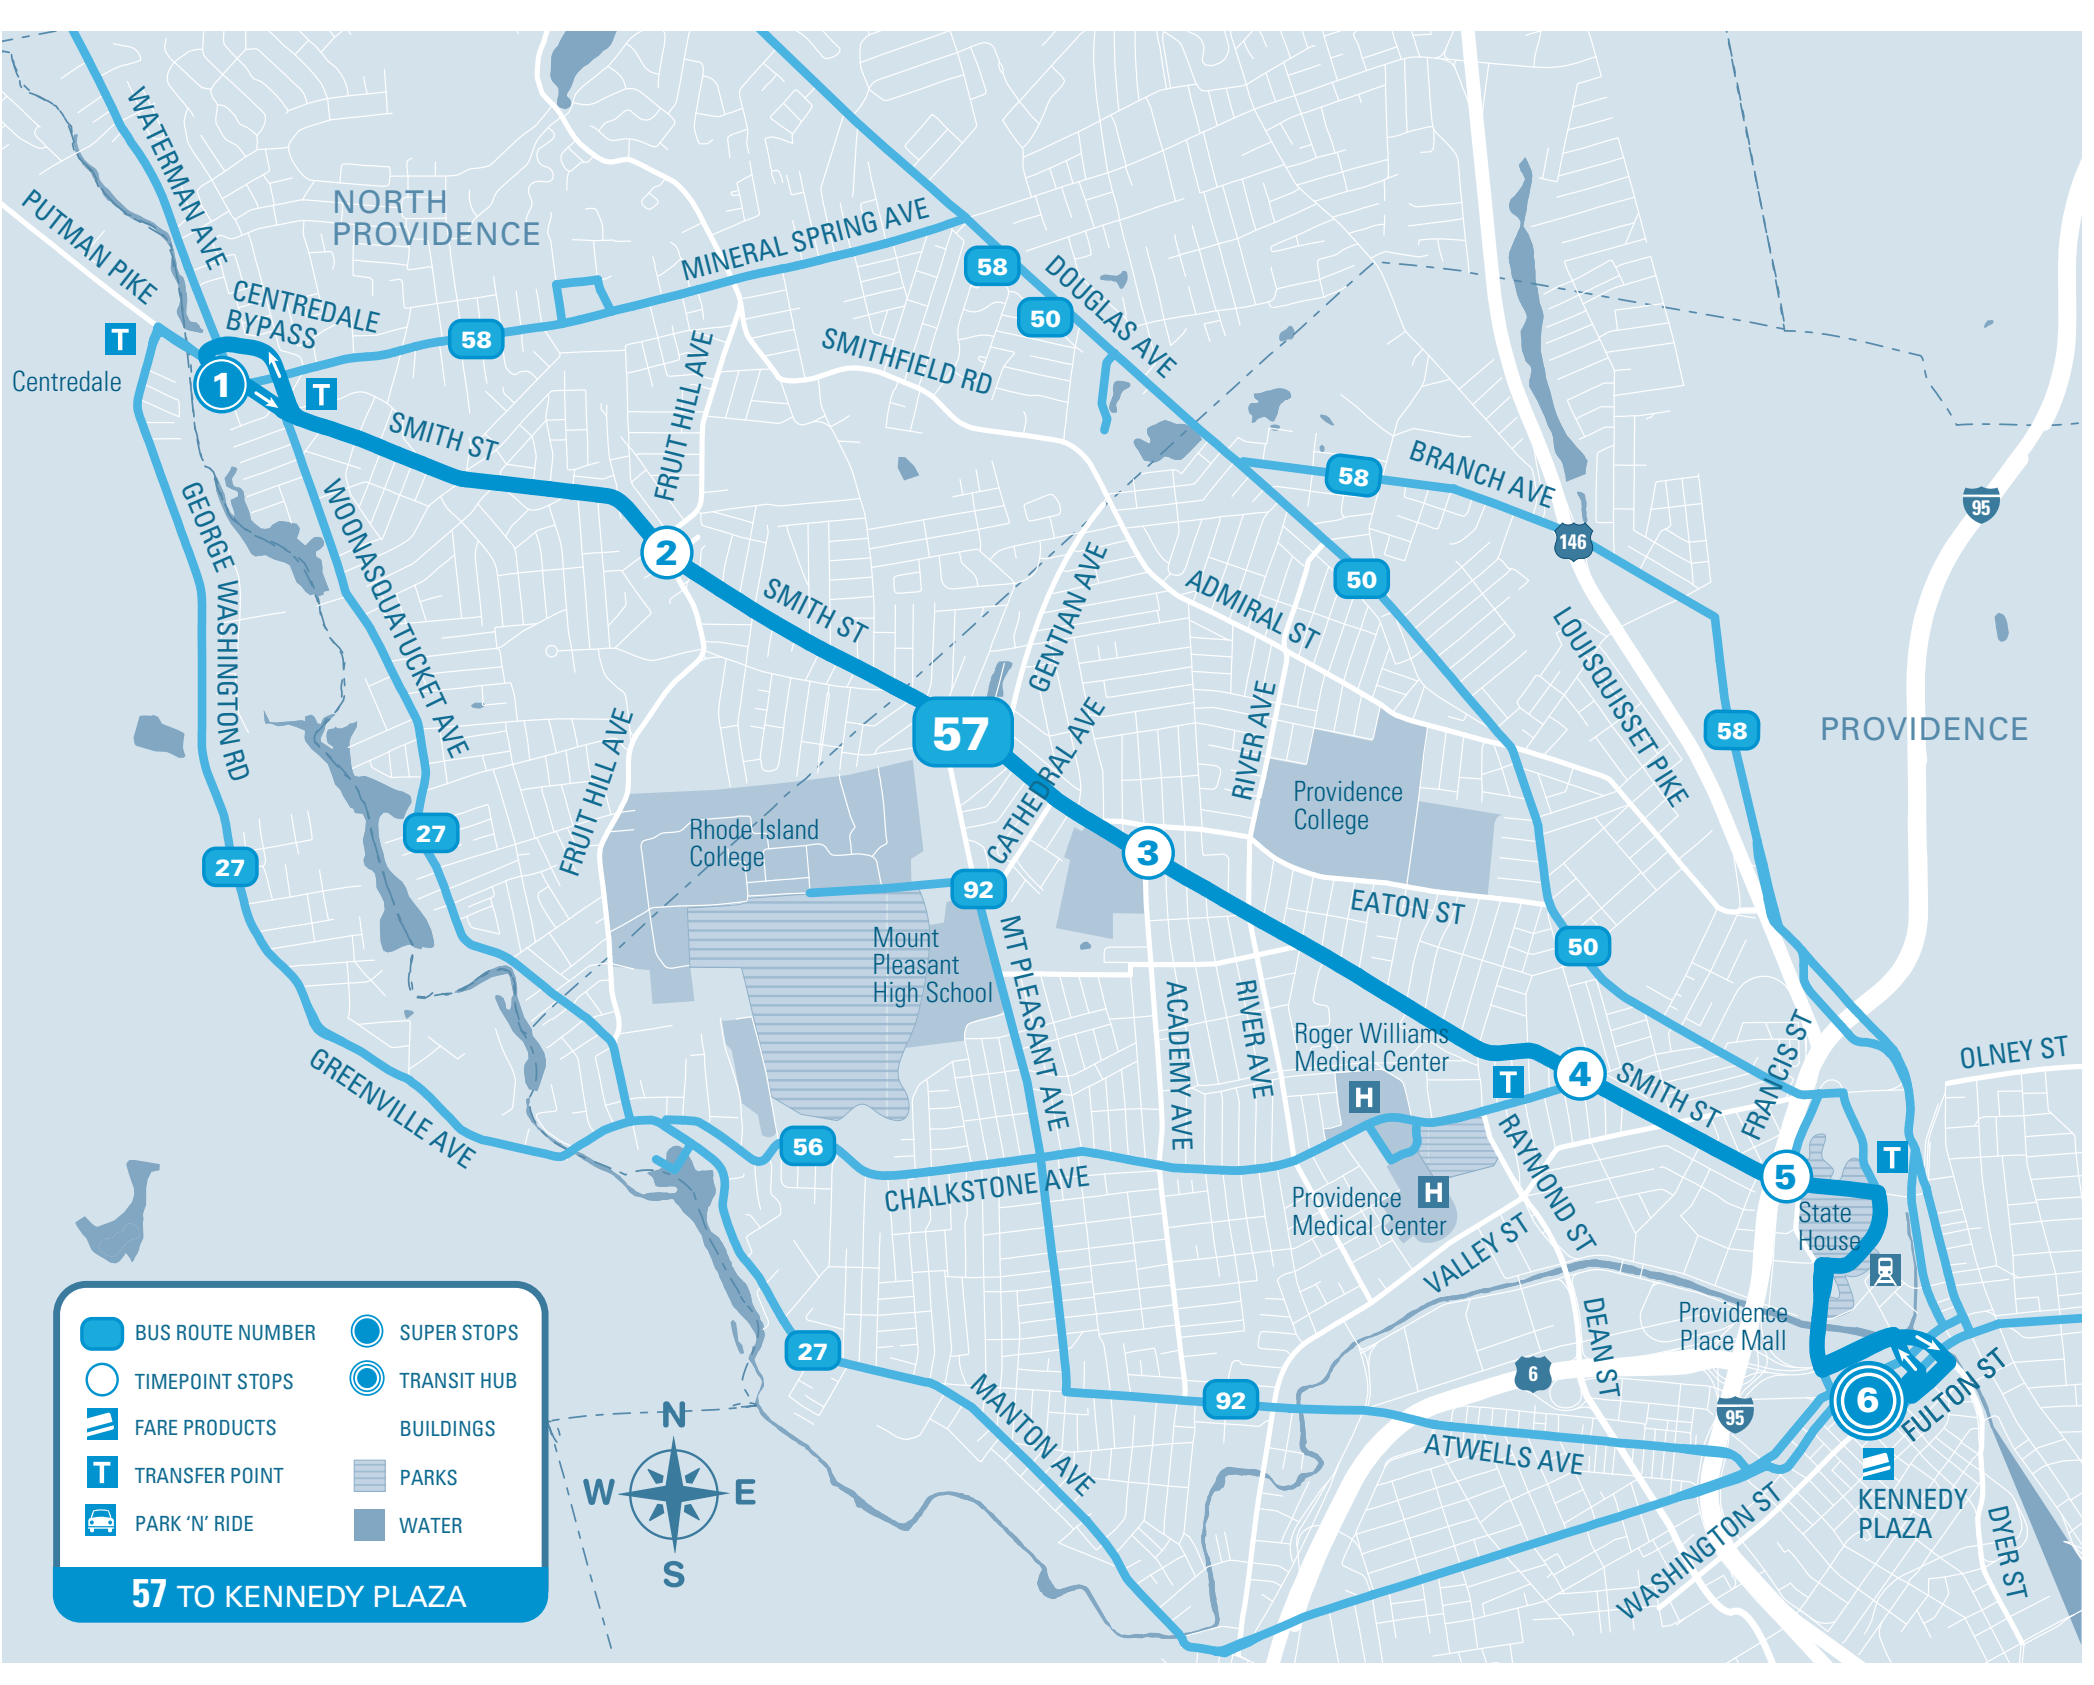

1	2	3	4	5	6
Timepoint Stops		CENTREDALE	Smith & Fruit Hill	Smith & Academy	Smith & Chalkstone	Smith & Francis	KENNEDY PLAZA Stop V
MONDAY TO FRIDAY	AM	TRANSFER	27,58		56	50	HUB
		5:36	5:39	5:43	5:47	5:49	5:53
		5:53	5:56	6:00	6:04	6:06	6:10
		6:23	6:26	6:30	6:34	6:36	6:40
		6:51	6:54	6:58	7:02	7:05	7:10
		7:01	7:05	7:11	7:17	7:20	7:25
		7:15	7:19	7:25	7:31	7:34	7:39
		7:46	7:50	7:56	8:02	8:05	8:10
		8:16	8:20	8:26	8:32	8:35	8:40
		8:46	8:50	8:56	9:02	9:05	9:10
		9:18	9:22	9:27	9:32	9:35	9:40
		9:48	9:52	9:57	10:02	10:05	10:10
	PM	10:18	10:22	10:27	10:32	10:35	10:40
		10:48	10:52	10:57	11:02	11:05	11:10
		11:18	11:22	11:27	11:32	11:35	11:40
		11:48	11:52	11:57	12:02	12:05	12:10
		12:18	12:22	12:27	12:32	12:35	12:40
		12:48	12:52	12:57	1:02	1:05	1:10
		1:18	1:22	1:27	1:32	1:35	1:40
		1:48	1:52	1:57	2:02	2:05	2:10
		2:16	2:20	2:25	2:32	2:35	2:40
		2:45	2:49	2:54	3:01	3:04	3:10
		3:15	3:19	3:24	3:31	3:34	3:40
		3:45	3:49	3:54	4:01	4:04	4:10
SUNDAY / HOLIDAY	PM	4:16	4:20	4:25	4:31	4:34	4:40
		4:46	4:50	4:55	5:01	5:04	5:10
		5:16	5:20	5:25	5:31	5:34	5:40
		5:49	5:53	5:58	6:04	6:06	6:10
		6:15	6:18	6:22	6:27	6:29	6:33
		6:45	6:48	6:52	6:57	6:59	7:03
SUNDAY / HOLIDAY	PM	7:06	7:09	7:13	7:17	7:19	7:23
		8:06	8:09	8:13	8:17	8:19	8:23
		9:06	9:09	9:13	9:17	9:19	9:23
		10:06	10:09	10:13	10:17	10:19	10:23
		10:06	10:09	10:13	10:17	10:19	10:23
		10:06	10:09	10:13	10:17	10:19	10:23

(a) Trip operates when Providence Public Schools are in session.

57 TO KENNEDY PLAZA

- BUS ROUTE NUMBER
- TIMEPOINT STOPS
- FARE PRODUCTS
- TRANSFER POINT
- PARK 'N' RIDE
- SUPER STOPS
- TRANSIT HUB
- BUILDINGS
- PARKS
- WATER