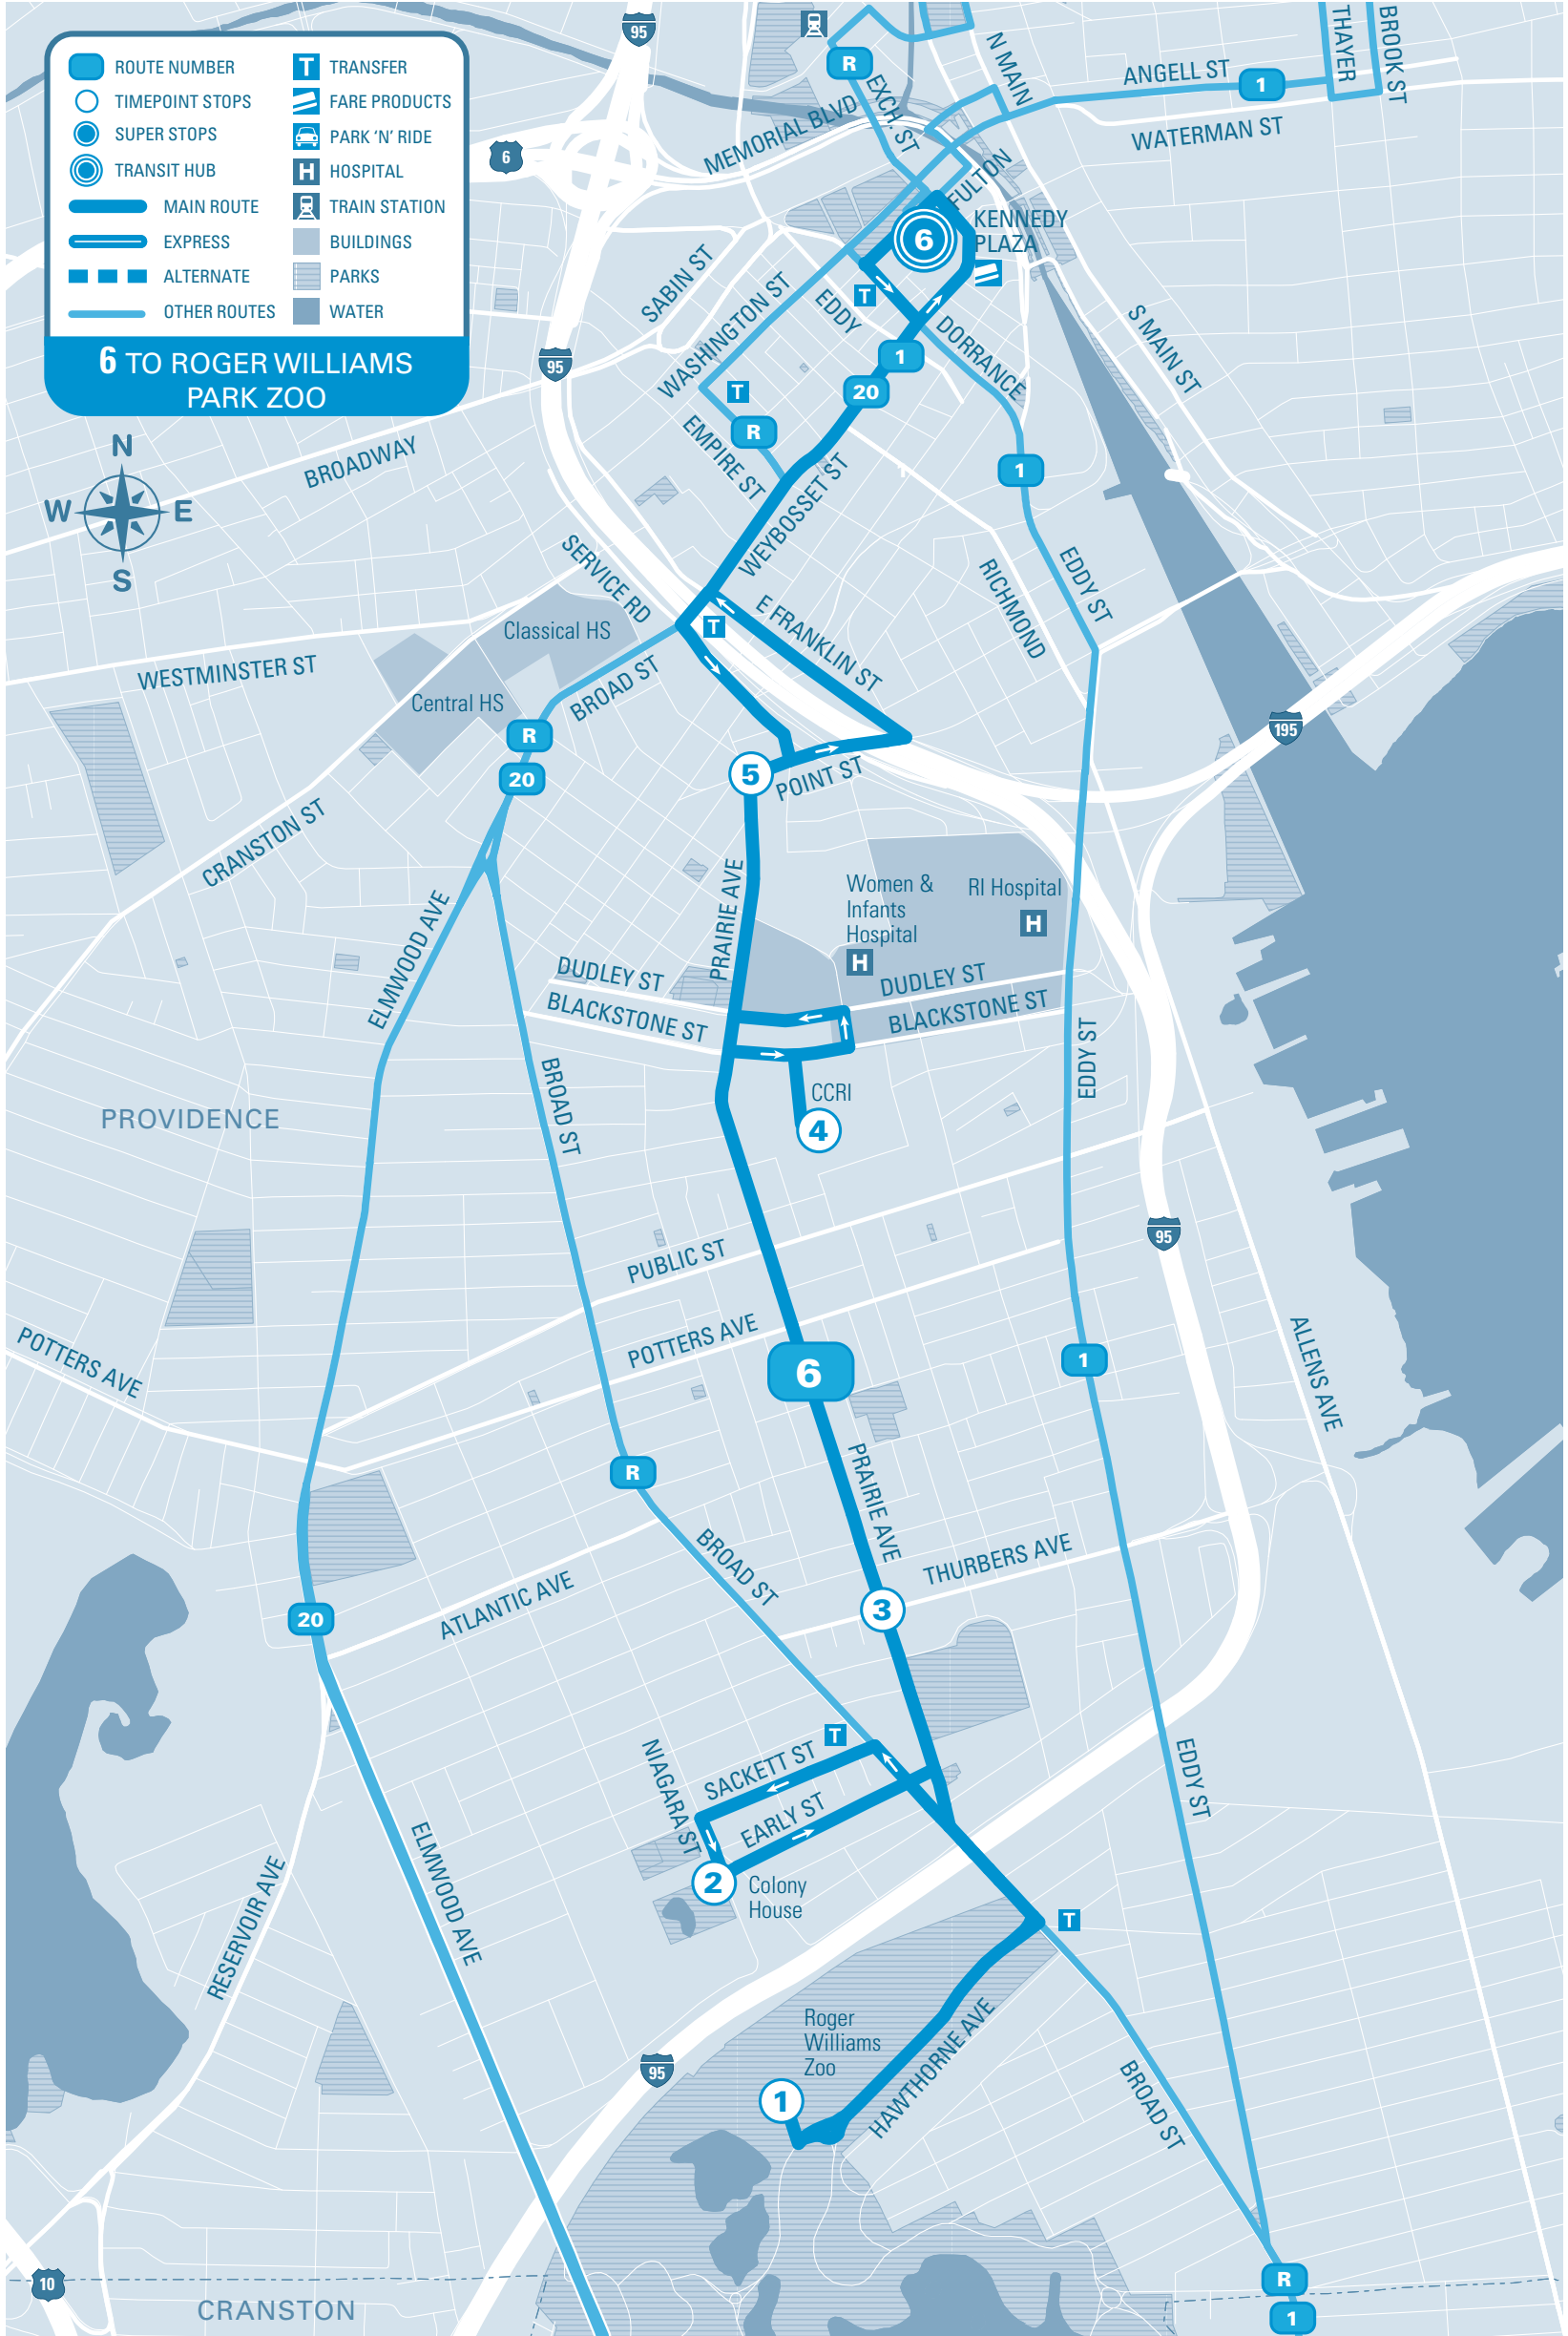

Effective 8/29/20 • Printed 8/29/20

MAJOR STOPS

Prairie Ave / Roger Williams Park Zoo

6

Timepoint Stops	Route 6						
	6	5	4	3	2	1	
	KENNEDY PLAZA Stop D	Prairie & Point	CCRI Providence	Prairie & Thurburs	Colony House	Roger Williams Park Zoo	
TRANSFER	HUB						
MONDAY TO FRIDAY AM	6:37	6:42	6:45	6:51	6:54	
	7:37	7:43	7:46	7:52	7:55	
	8:37	8:43	8:46	8:52	8:55	
	9:37	9:43	9:46	9:52	9:56	
	10:07	10:13	10:16	10:22	10:26	
	10:37	10:43	10:46	10:52	10:56	
	11:07	11:13	11:16	11:22	11:26	
	11:37	11:43	11:46	11:52	11:56	
	MONDAY TO FRIDAY PM	12:07	12:13	12:16	12:22	12:26
		12:37	12:43	12:46	12:52	12:56
1:07		1:13	1:16	1:22	1:26	
1:37		1:43	1:46	1:52	1:56	
2:07		2:13	2:16	2:22	2:26	
2:37		2:43	2:46	2:52	2:55	2:59	
3:07		3:14	3:17	3:24	3:28	
3:37		3:44	3:47	3:54	3:58	4:02	
4:37		4:44	4:47	4:53	4:56	
5:37		5:44	5:47	5:53	5:56	
6:37	6:43	6:46	6:52	6:55		
7:22	7:28	7:31		
8:00	8:06	8:09		
8:40	8:46	8:49		

Timepoint Stops	Route 6					
	6	5	4	3	2	1
	KENNEDY PLAZA Stop D	Prairie & Point	CCRI Providence	Prairie & Thurburs	Colony House	Roger Williams Park Zoo
TRANSFER	HUB					
SATURDAY AM	8:25	8:31	8:34	8:39	8:42
	9:25	9:31	9:34	9:39	9:43
	10:25	10:31	10:34	10:39	10:43
	11:25	11:31	11:34	11:39	11:43
	12:25	12:31	12:34	12:39	12:43
	1:25	1:31	1:34	1:39	1:43
	2:25	2:31	2:34	2:39	2:43
	3:25	3:31	3:34	3:39	3:43
	4:25	4:31	4:34	4:39	4:42
	5:25	5:31	5:34	5:39	5:42
SATURDAY PM

Timepoint Stops	Route 6					
	6	5	4	3	2	1
	KENNEDY PLAZA Stop D	Prairie & Point	CCRI Providence	Prairie & Thurburs	Colony House	Roger Williams Park Zoo
TRANSFER	HUB					
SUN / HOL AM	9:25	9:31	9:33	9:38	9:42
	10:25	10:31	10:33	10:38	10:42
	11:25	11:31	11:33	11:38	11:42
	12:25	12:31	12:33	12:38	12:42
	1:25	1:31	1:33	1:38	1:42
	2:25	2:31	2:33	2:38	2:42
	3:25	3:31	3:33	3:38	3:42