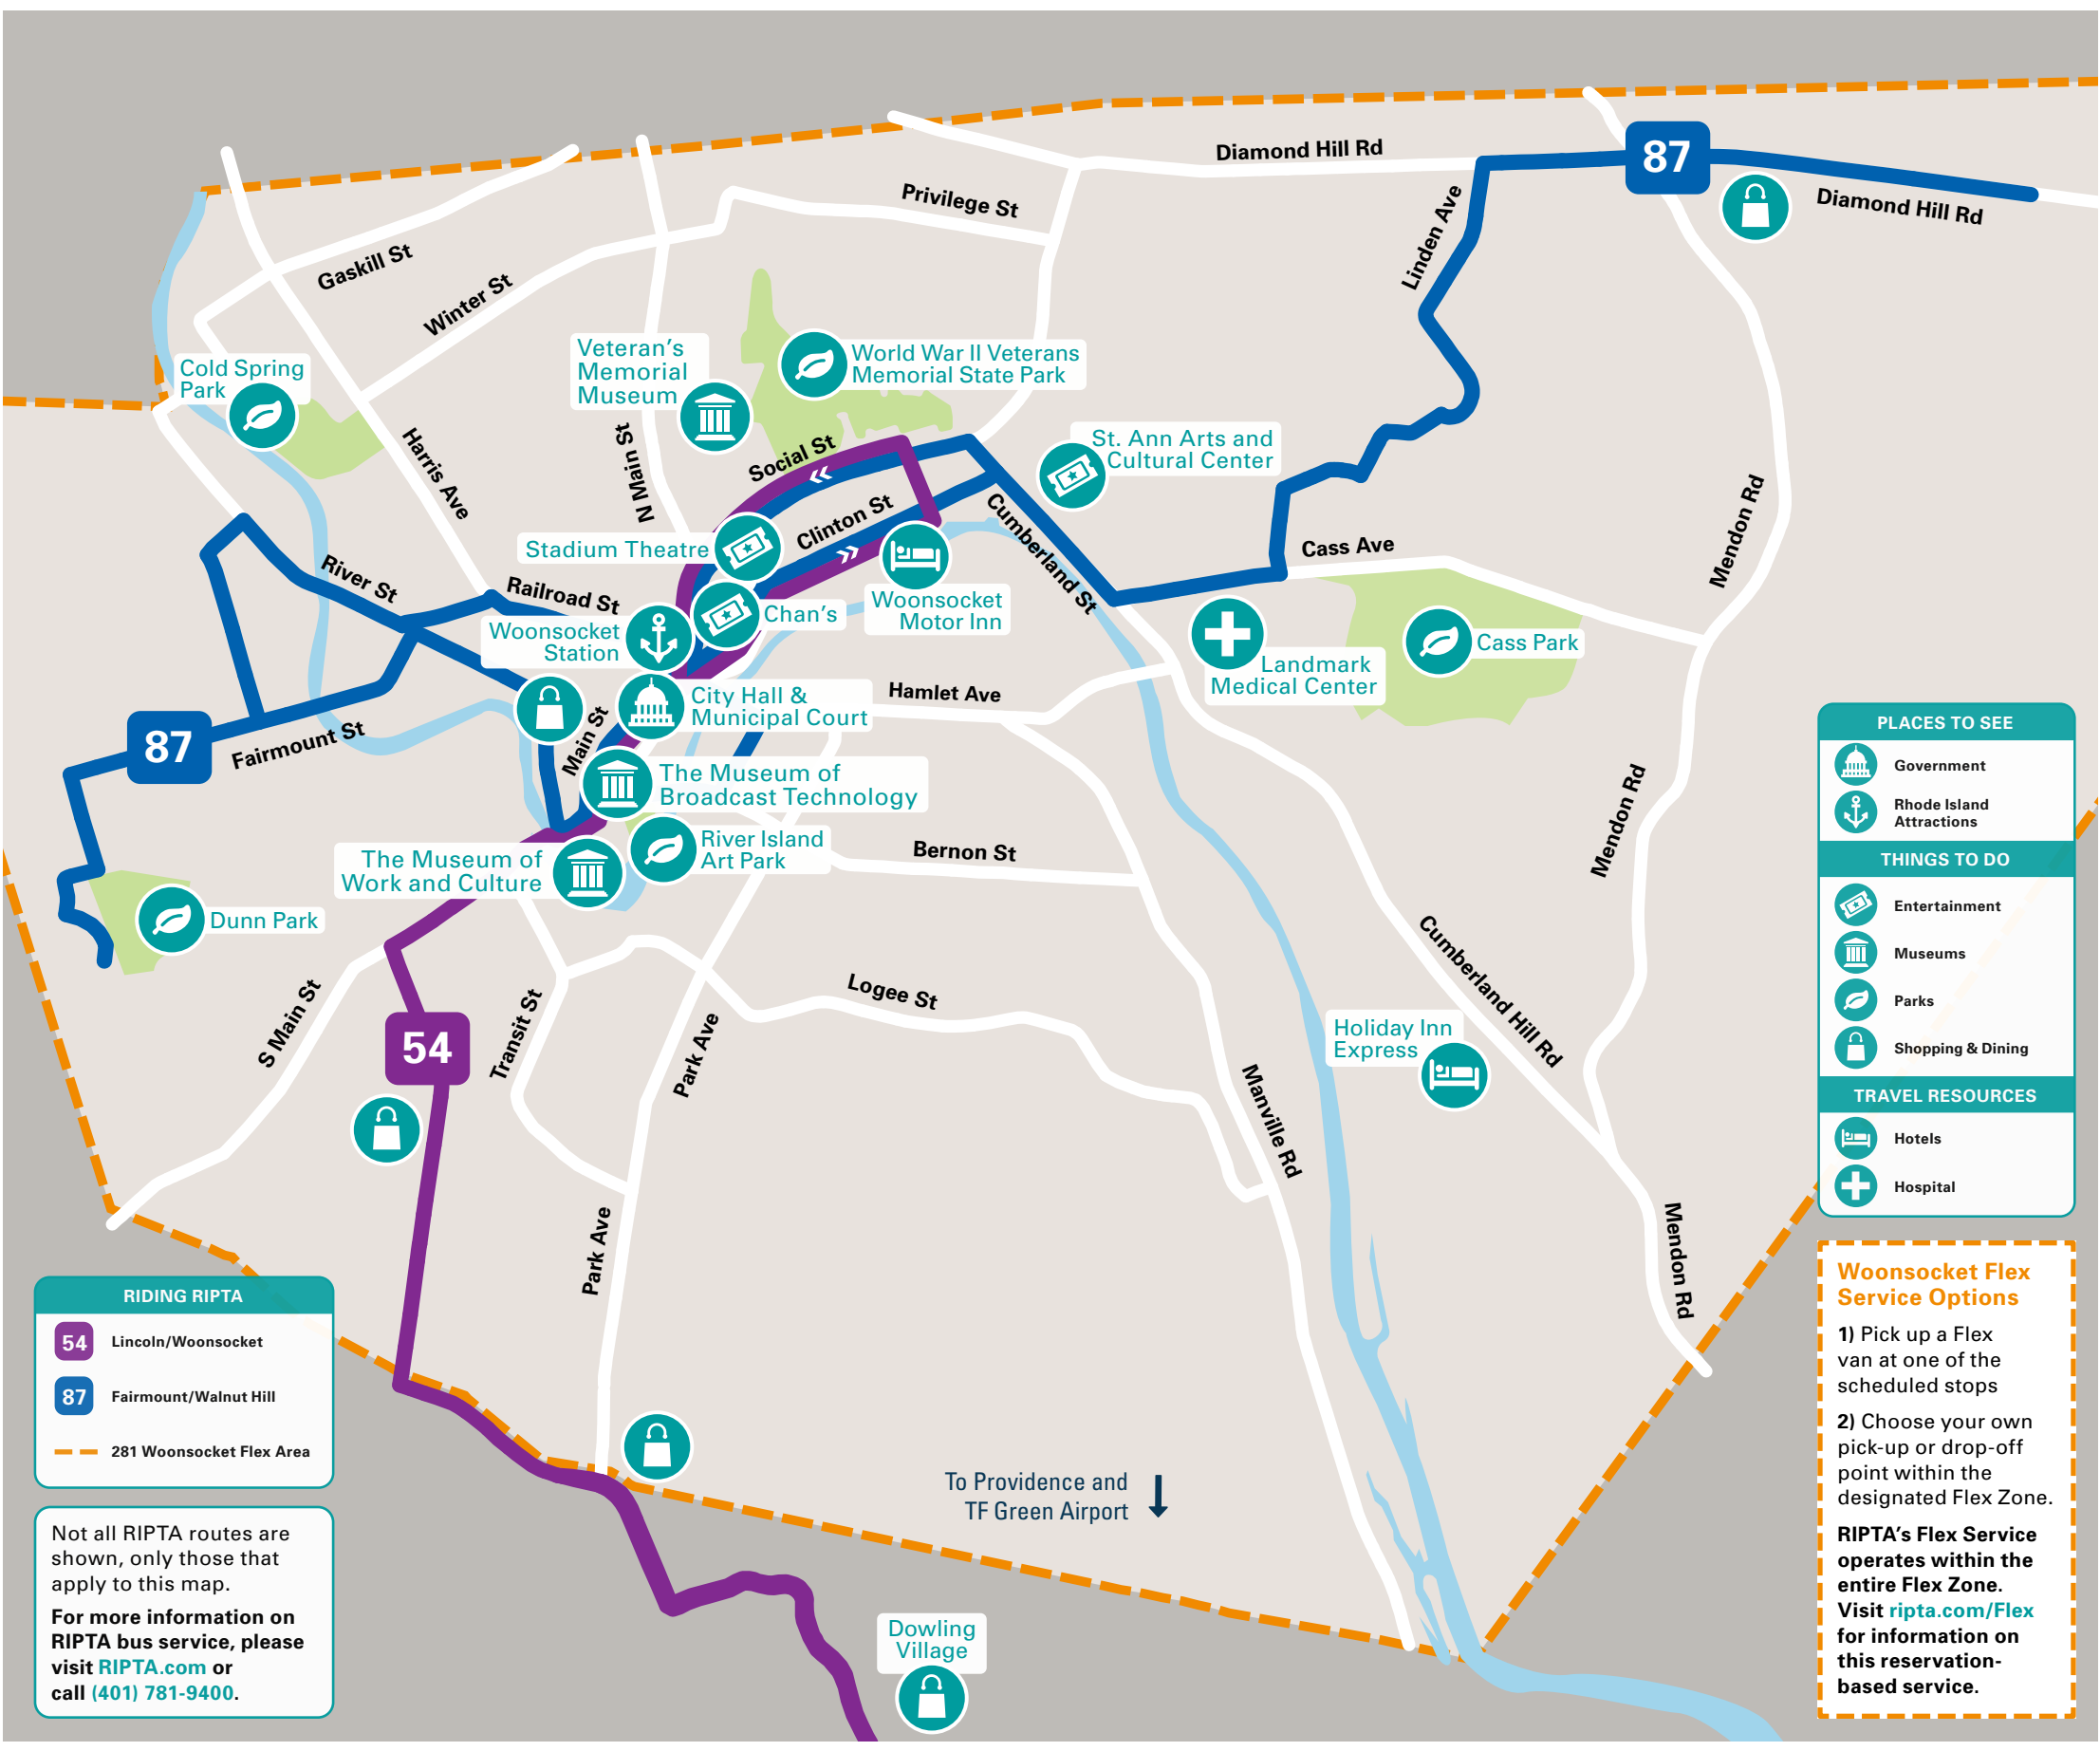

PLACES TO SEE

- Government
- Rhode Island Attractions

THINGS TO DO

- Entertainment
- Museums
- Parks
- Shopping & Dining

TRAVEL RESOURCES

- Hotels
- Hospital

Woonsocket Flex Service Options

1) Pick up a Flex van at one of the scheduled stops
2) Choose your own pick-up or drop-off point within the designated Flex Zone.

RIPTA's Flex Service operates within the entire Flex Zone. Visit ripta.com/Flex for information on this reservation-based service.

RIDING RIPTA

- 54 Lincoln/Woonsocket
- 87 Fairmount/Walnut Hill

--- 281 Woonsocket Flex Area

Not all RIPTA routes are shown, only those that apply to this map.

For more information on RIPTA bus service, please visit RIPTA.com or call (401) 781-9400.

To Providence and TF Green Airport ↓

Dowling Village