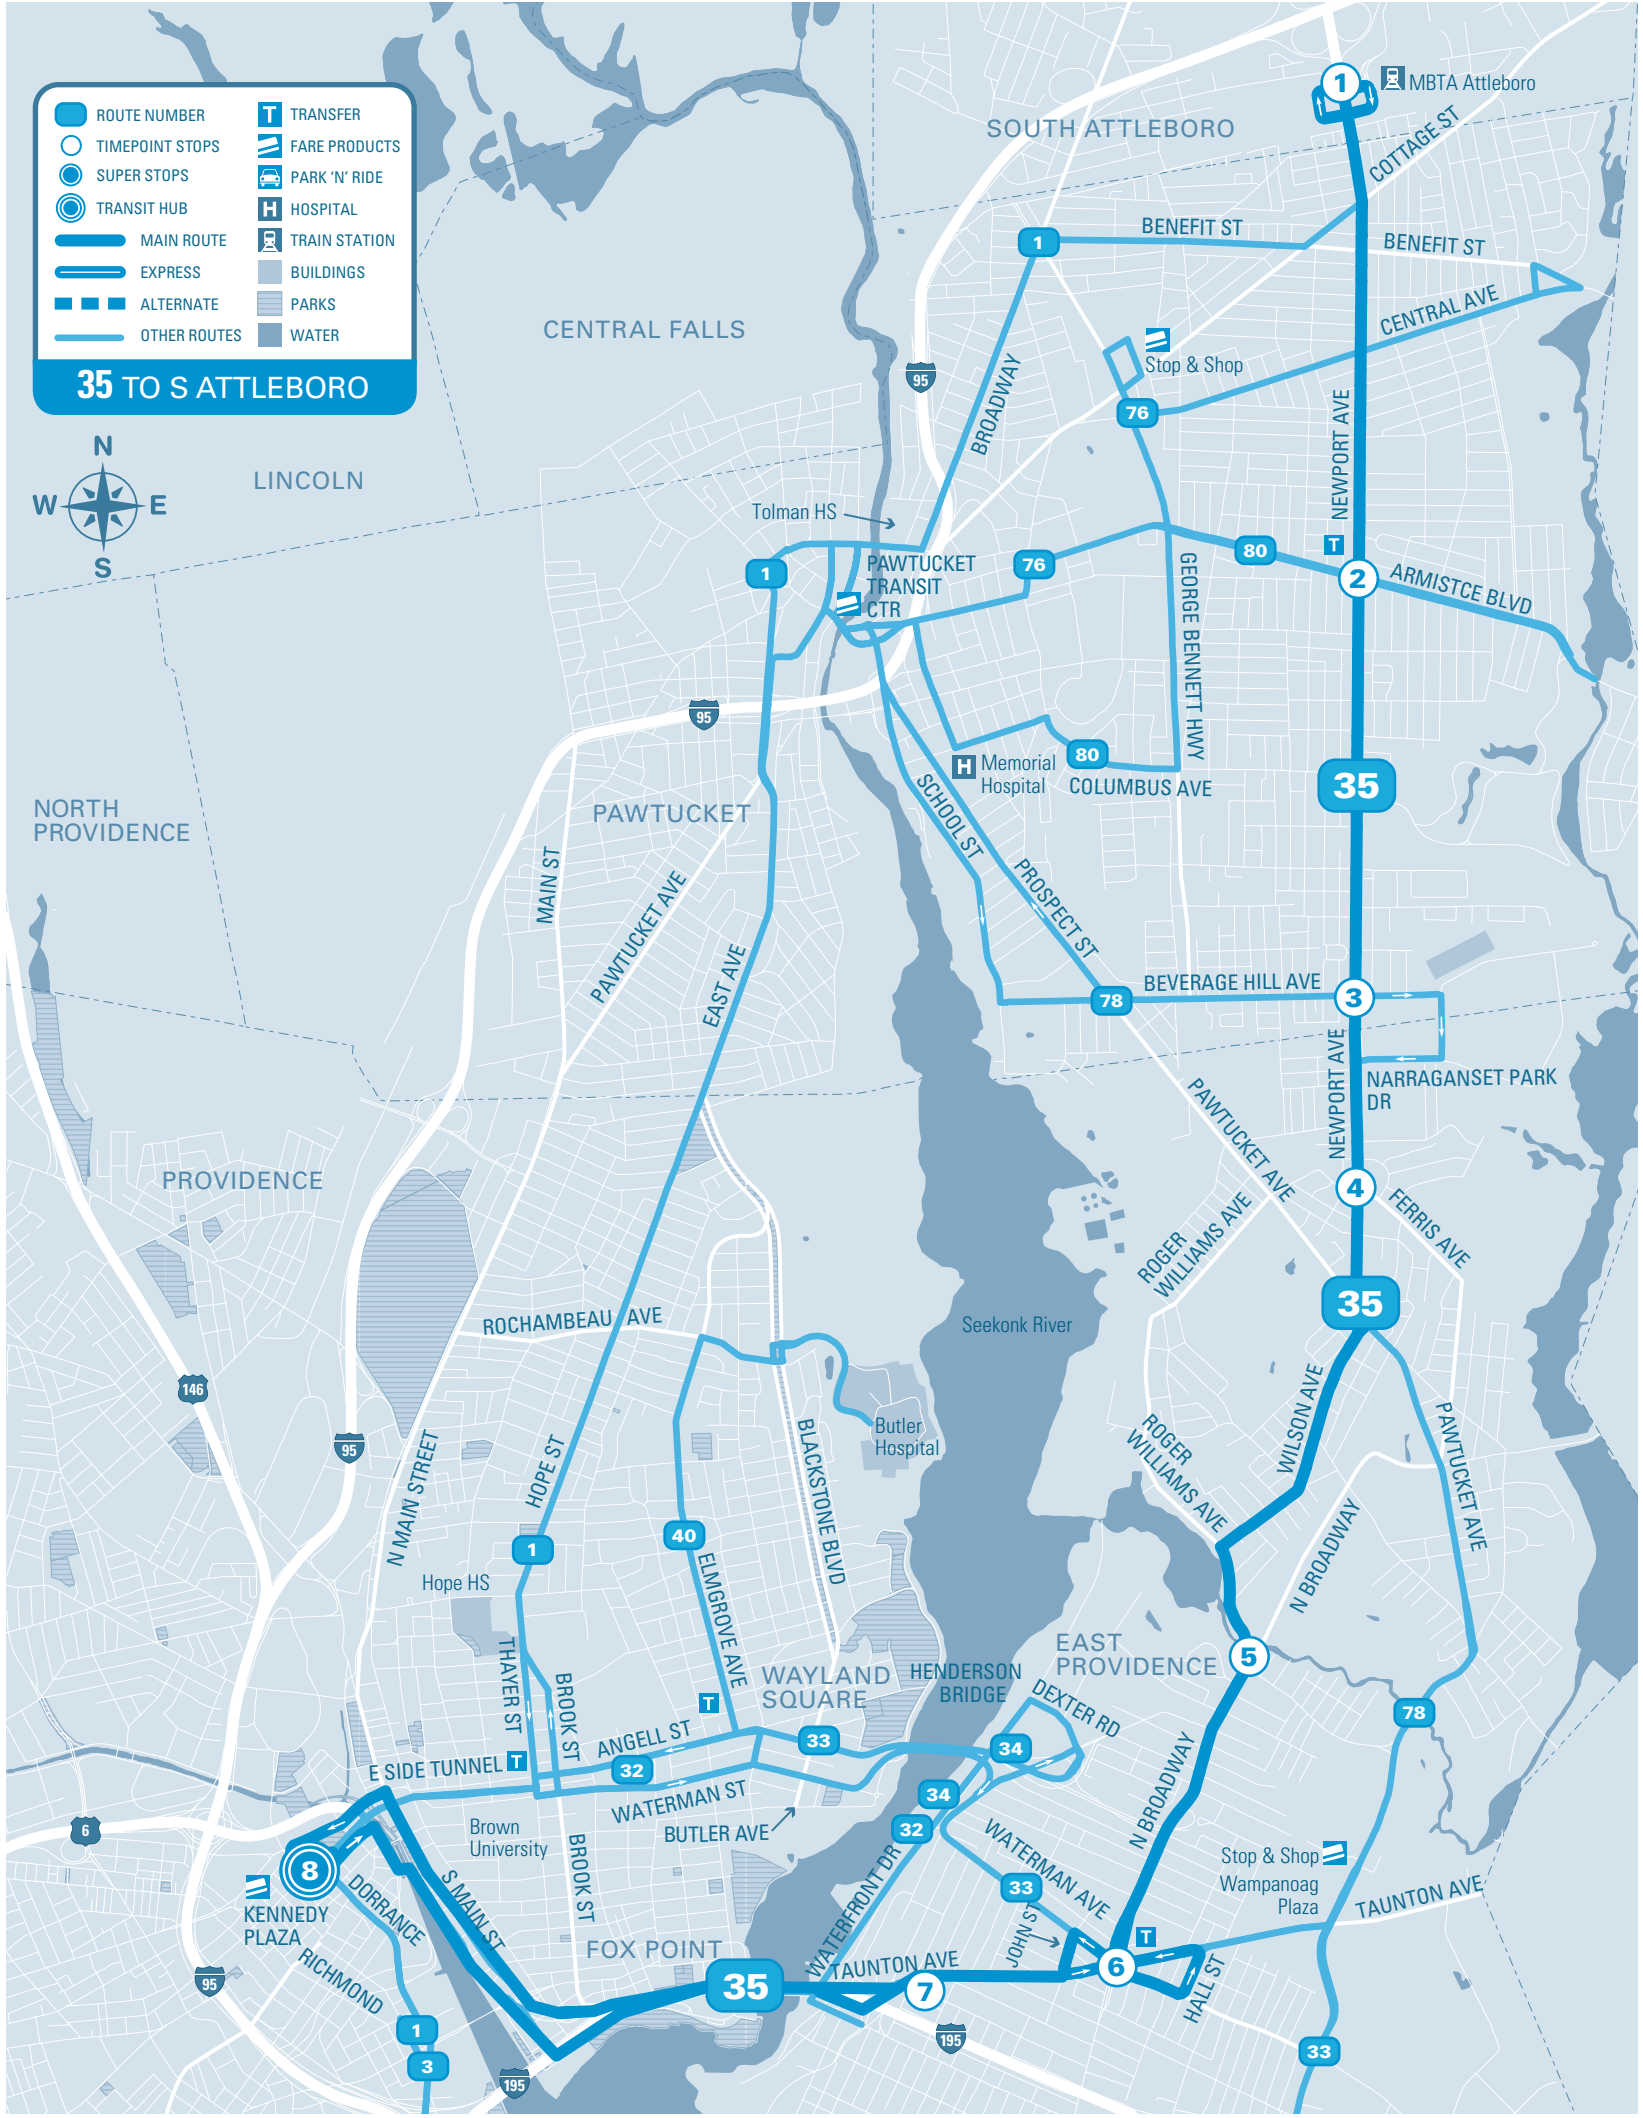

Effective 1/16/2021 • Printed 1/16/2021

MAJOR STOPS

- 1 South Attleboro Station
- 2 Newport & Armistice
- 3 Newport & Beverage Hill
- 4 Newport & Ferris
- 5 North Broadway & Roger Williams
- 6 Taunton & Waterman
- 7 Taunton & Potter
- 8 **KENNEDY PLAZA** Stop H

Runford /
Newport Ave

35

		8	7	6	5	4	3	2	1
Timepoint Stops		KENNEDY PLAZA Stop H	Taunton & Potter	Taunton & Waterman	N Broadway & Roger Williams	Newport & Ferris	Newport & Beverage Hill	Newport & Armistice	South Attleboro Station
XFER		HUB	78	78		78	78	80	1
MONDAY TO FRIDAY	AM	5:25	5:31	5:33	5:38	5:43	5:45	5:49	5:53
		5:40	5:46	5:48	5:53	5:58	6:00	6:04	6:09
		6:45	6:51	6:53	6:58	7:03	7:05	7:09	7:14
		7:20	7:27	7:29	7:34	7:39	7:41	7:45	7:50
		8:15	8:22	8:24	8:29	8:34	8:36	8:40	8:45
		9:00	9:06	9:08	9:13	9:18	9:20	9:24	9:28
		9:45	9:51	9:53	9:58	10:03	10:05	10:09	10:13
		10:30	10:36	10:38	10:43	10:48	10:50	10:54	10:58
		11:15	11:21	11:23	11:28	11:33	11:35	11:39	11:43
	PM	12:00	12:07	12:09	12:14	12:19	12:22	12:26	12:31
		12:45	12:52	12:54	12:59	1:04	1:07	1:11	1:16
		1:30	1:37	1:39	1:44	1:49	1:52	1:56	2:01
		2:15	2:22	2:24	2:30	2:36	2:39	2:43	2:48
		3:00	3:08	3:10	3:16	3:22	3:25	3:29	3:34
		3:45	3:53	3:55	4:01	4:07	4:10	4:14	4:19
		4:30	4:39	4:41	4:47	4:53	4:56	5:00	5:05
		5:15	5:24	5:26	5:32	5:38	5:41	5:45	5:50
		6:10	6:16	6:18	6:23	6:28	6:30	6:34	6:39

		8	7	6	5	4	3	2	1
Timepoint Stops		KENNEDY PLAZA Stop H	Taunton & Potter	Taunton & Waterman	N Broadway & Roger Williams	Newport & Ferris	Newport & Beverage Hill	Newport & Armistice	South Attleboro Station
XFER		HUB	78	78		78	78	80	1
SUN/HOLIDAY	AM	8:00	8:06	8:08	8:13	8:18	8:20	8:24	8:28
		9:30	9:36	9:38	9:43	9:48	9:50	9:54	9:58
		11:00	11:06	11:08	11:13	11:18	11:20	11:24	11:28
		12:30	12:36	12:38	12:43	12:48	12:50	12:54	12:58
		2:00	2:06	2:08	2:13	2:18	2:20	2:24	2:28
	PM	3:30	3:36	3:38	3:43	3:48	3:50	3:54	3:58
		5:00	5:06	5:08	5:13	5:18	5:20	5:24	5:28
		6:30	6:36	6:38	6:43	6:48	6:50	6:54	6:58