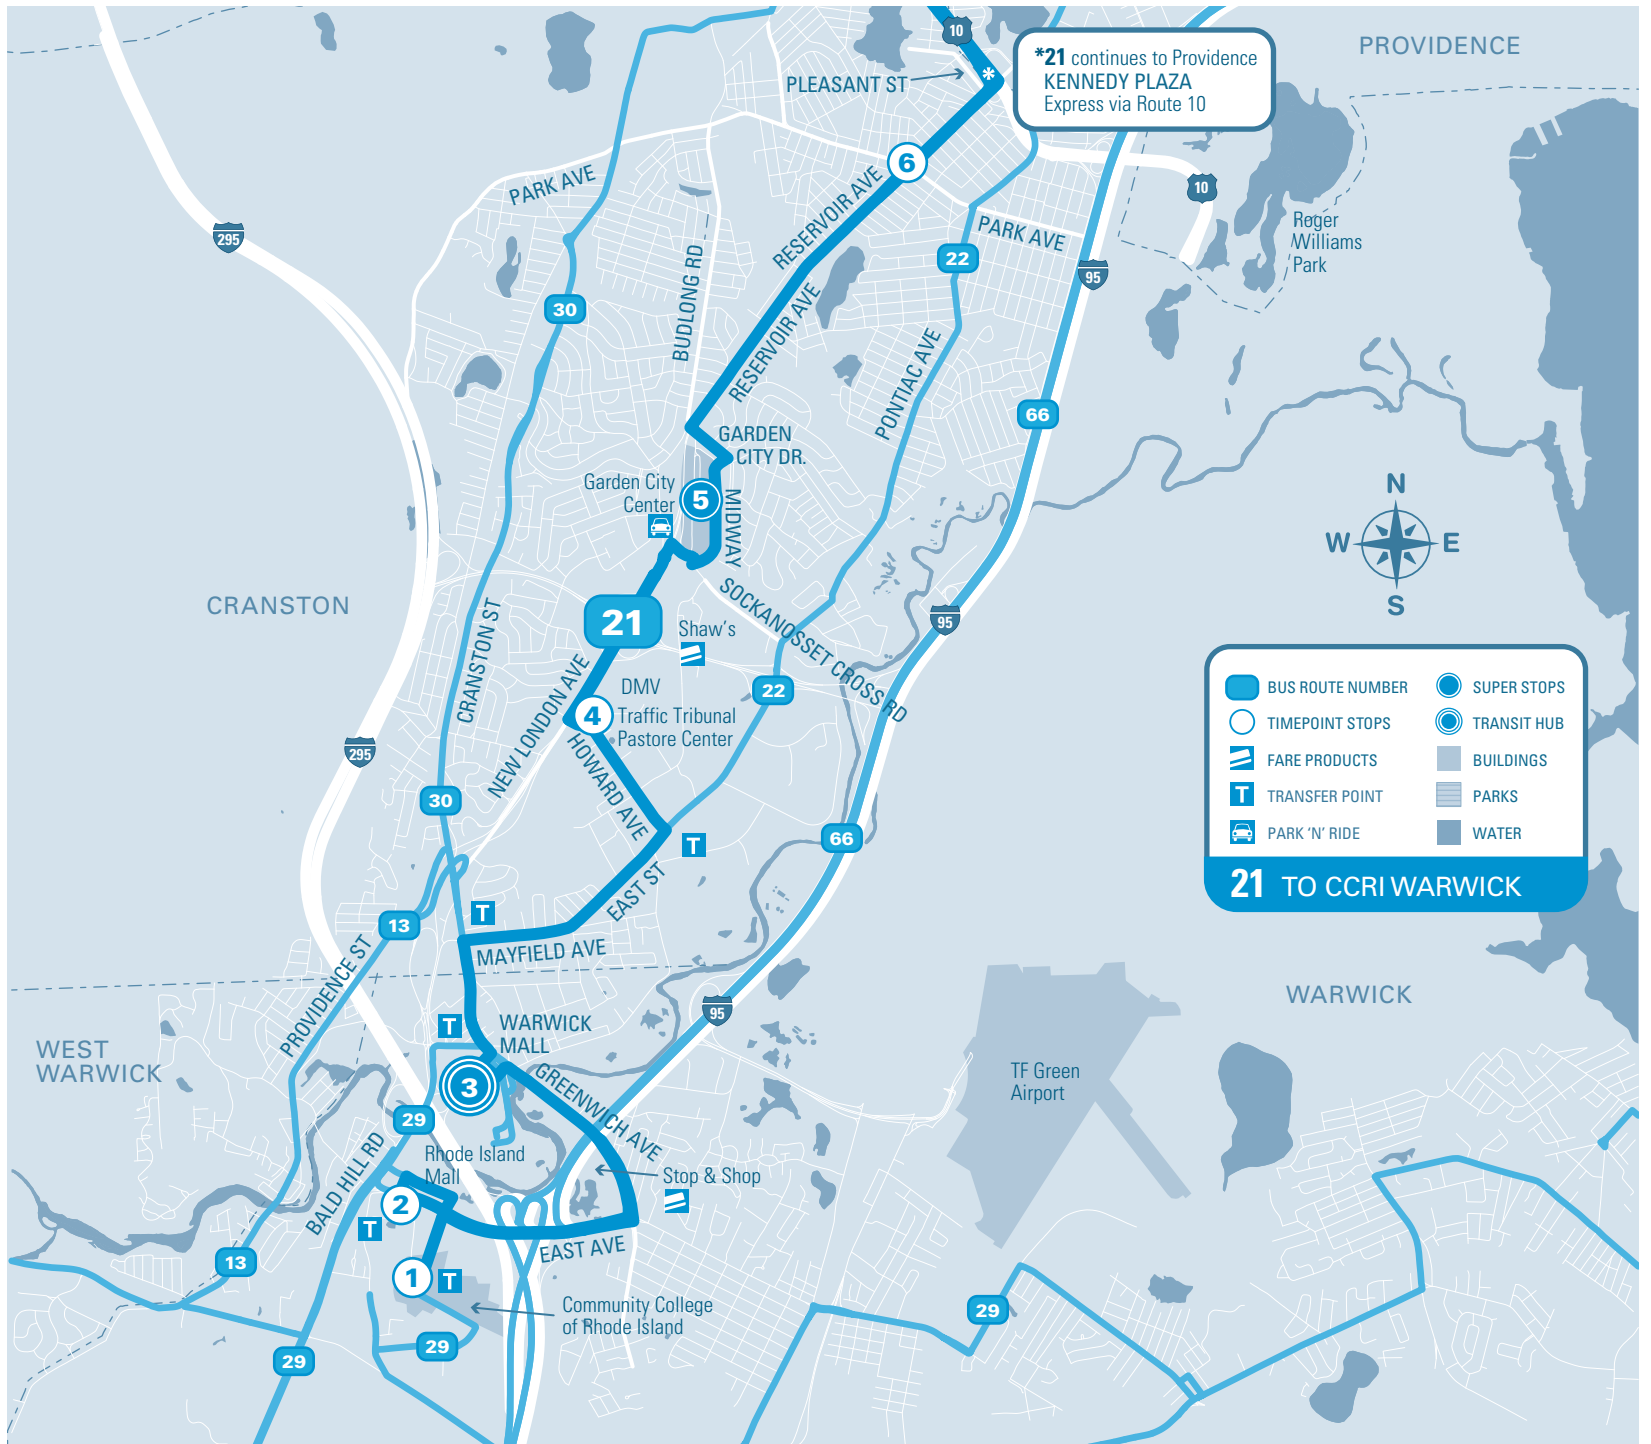

7	6	5	4	3	2	1
Timepoint Stops		KENNEDY PLAZA Stop C	Reservoir & Park	Garden City (Midway Road)	Traffic Tribunal Pastore Ctr.	WAR-WICK MALL	RI Mall (Sears Bus Stop)	CCRI Warwick
MONDAY TO FRIDAY	AM	TRANSFER HUB				HUB	29	29
		6:10	6:19	6:25	6:31	6:39	6:46	6:48
		6:40	6:49	6:55	7:01	7:10	7:17	7:19
		7:10	7:20	7:26	7:33	7:42	7:49	7:51
		7:40	7:50	7:56	8:03	8:12	8:19	8:21
		8:10	8:20	8:26	8:33	8:42	8:49	8:51
		8:40	8:50	8:56	9:03	9:12	9:19	9:21
		9:10	9:20	9:26	9:33	9:42	9:49	9:51
		9:40	9:50	9:56	10:03	10:12	10:20	10:22
		10:10	10:20	10:26	10:33	10:42	10:50	10:52
		10:40	10:50	10:56	11:03	11:12	11:20	11:22
		11:10	11:20	11:26	11:33	11:42	11:50	11:52
		11:40	11:50	11:56	12:03	12:12	12:20	12:22
		12:10	12:20	12:26	12:33	12:42	12:50	12:52
MONDAY TO FRIDAY	PM	12:40	12:50	12:56	1:03	1:12	1:20	1:22
		1:10	1:20	1:26	1:33	1:42	1:50	1:52
		1:40	1:50	1:56	2:03	2:12	2:20	2:22
		2:10	2:20	2:26	2:33	2:42	2:50	2:52
		2:40	2:50	2:56	3:03	3:12	3:21	3:23
		3:10	3:23	3:30	3:37	3:46	3:55	3:57
		3:40	3:53	4:00	4:07	4:16	4:25	4:27
		4:10	4:23	4:30	4:37	4:46	4:55	4:57
		4:40	4:53	5:00	5:07	5:16	5:25	5:27
		5:10	5:23	5:30	5:37	5:46	5:55	5:57
		5:40	5:53	6:00	6:06	6:14	6:22	6:24
		6:10	6:20	6:25	6:31	6:39	6:47	6:49
		6:40	6:50	6:55	7:01	7:09	7:16	7:18
		7:10	7:20	7:25	7:31	7:39	7:46	7:48
7:50	8:00	8:05	8:11	8:19	8:26	8:28		
8:30	8:40	8:45	8:51	8:59	9:06	9:08		
9:10	9:20	9:25	9:31	9:39	9:46	9:48		
9:50	10:00	10:05	10:11	10:19	10:26	10:28		

		7	6	5	4	3	2	1
Timepoint Stops		KENNEDY PLAZA Stop C	Reservoir & Park	Garden City (Midway Road)	Traffic Tribunal Pastore Ctr.	WAR-WICK MALL	RI Mall (Sears Bus Stop)	CCRI Warwick
SATURDAY	AM	TRANSFER HUB				HUB	29	29
		7:00	7:10	7:16	7:22	7:30	7:38	7:40
		7:35	7:45	7:51	7:57	8:05	8:13	8:15
		8:10	8:20	8:26	8:32	8:40	8:48	8:50
		8:50	9:00	9:06	9:12	9:20	9:28	9:30
		9:30	9:40	9:46	9:52	10:00	10:08	10:10
		10:10	10:20	10:26	10:32	10:40	10:48	10:50
		10:50	11:00	11:06	11:12	11:21	11:30	11:32
		11:30	11:41	11:47	11:53	12:02	12:11	12:13
		12:10	12:21	12:27	12:33	12:42	12:51	12:53
		12:50	1:01	1:07	1:13	1:22	1:31	1:33
		1:30	1:41	1:47	1:53	2:02	2:11	2:13
		2:10	2:21	2:27	2:33	2:42	2:51	2:53
		2:50	3:01	3:07	3:13	3:22	3:31	3:33
SATURDAY	PM	3:30	3:41	3:47	3:53	4:02	4:11	4:13
		4:10	4:20	4:26	4:32	4:41	4:50	4:52
		4:50	5:00	5:06	5:12	5:21	5:30	5:32
		5:30	5:40	5:46	5:52	6:01	6:09	6:11
		6:10	6:20	6:26	6:32	6:40	6:48	6:50
		6:50	7:00	7:06	7:12	7:20	7:28	7:30
		7:30	7:40	7:46	7:52	8:00	8:08	8:10
		8:10	8:20	8:26	8:32	8:40	8:48	8:50
		8:50	9:00	9:06	9:12	9:20	9:28	9:30
		9:40	9:50	9:56	10:02	10:10	10:18	10:20
		10:10	10:20	10:26	10:32	10:40	10:48	10:50
		10:50	11:00	11:06	11:12	11:20	11:28	11:30