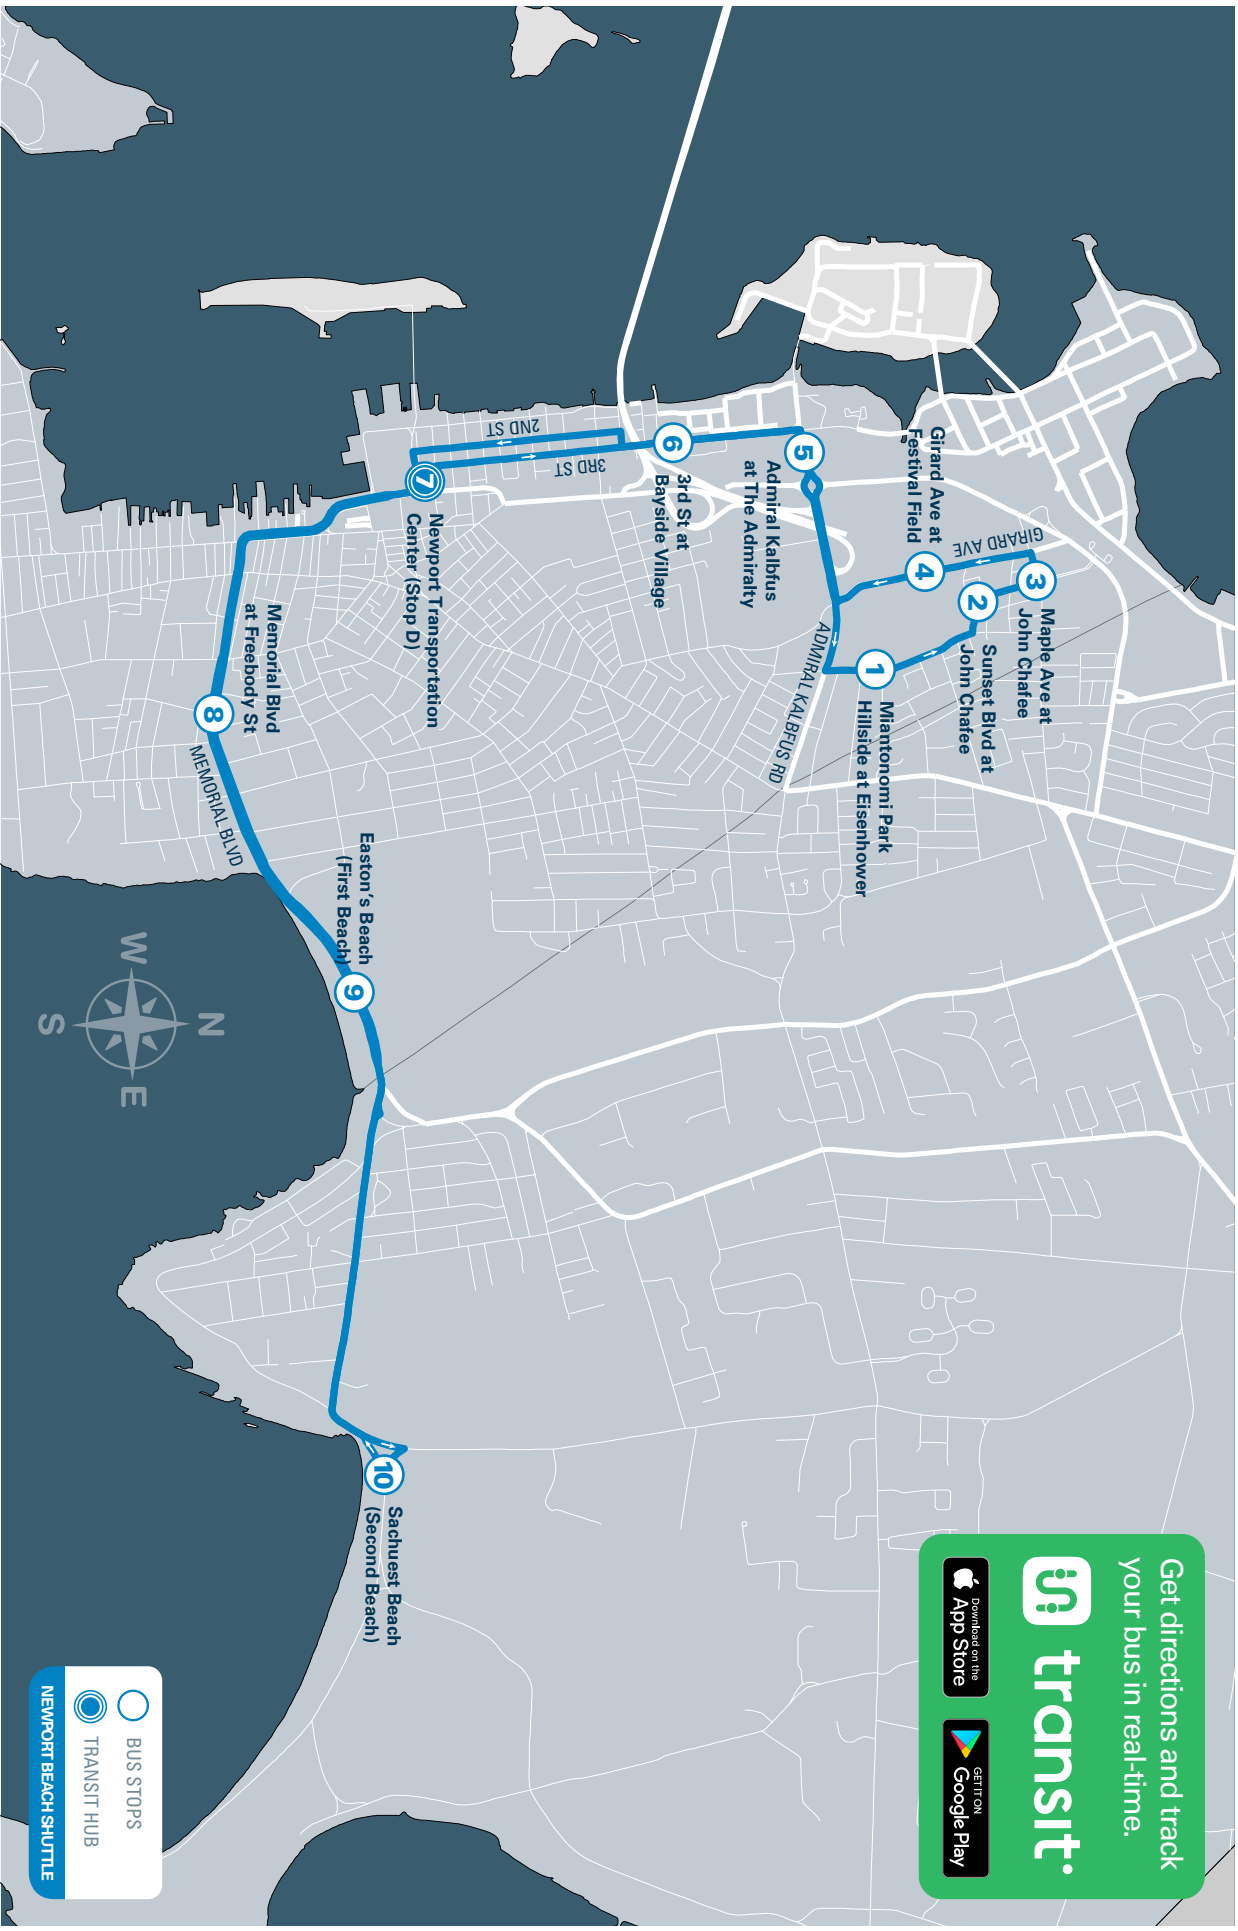

Newport Beach Shuttle

Effective June 19 to August 22, 2021

Get directions and track your bus in real-time.

Download on the App Store

GET IT ON Google Play

○ BUS STOPS

● TRANSIT HUB

NEWPORT BEACH SHUTTLE