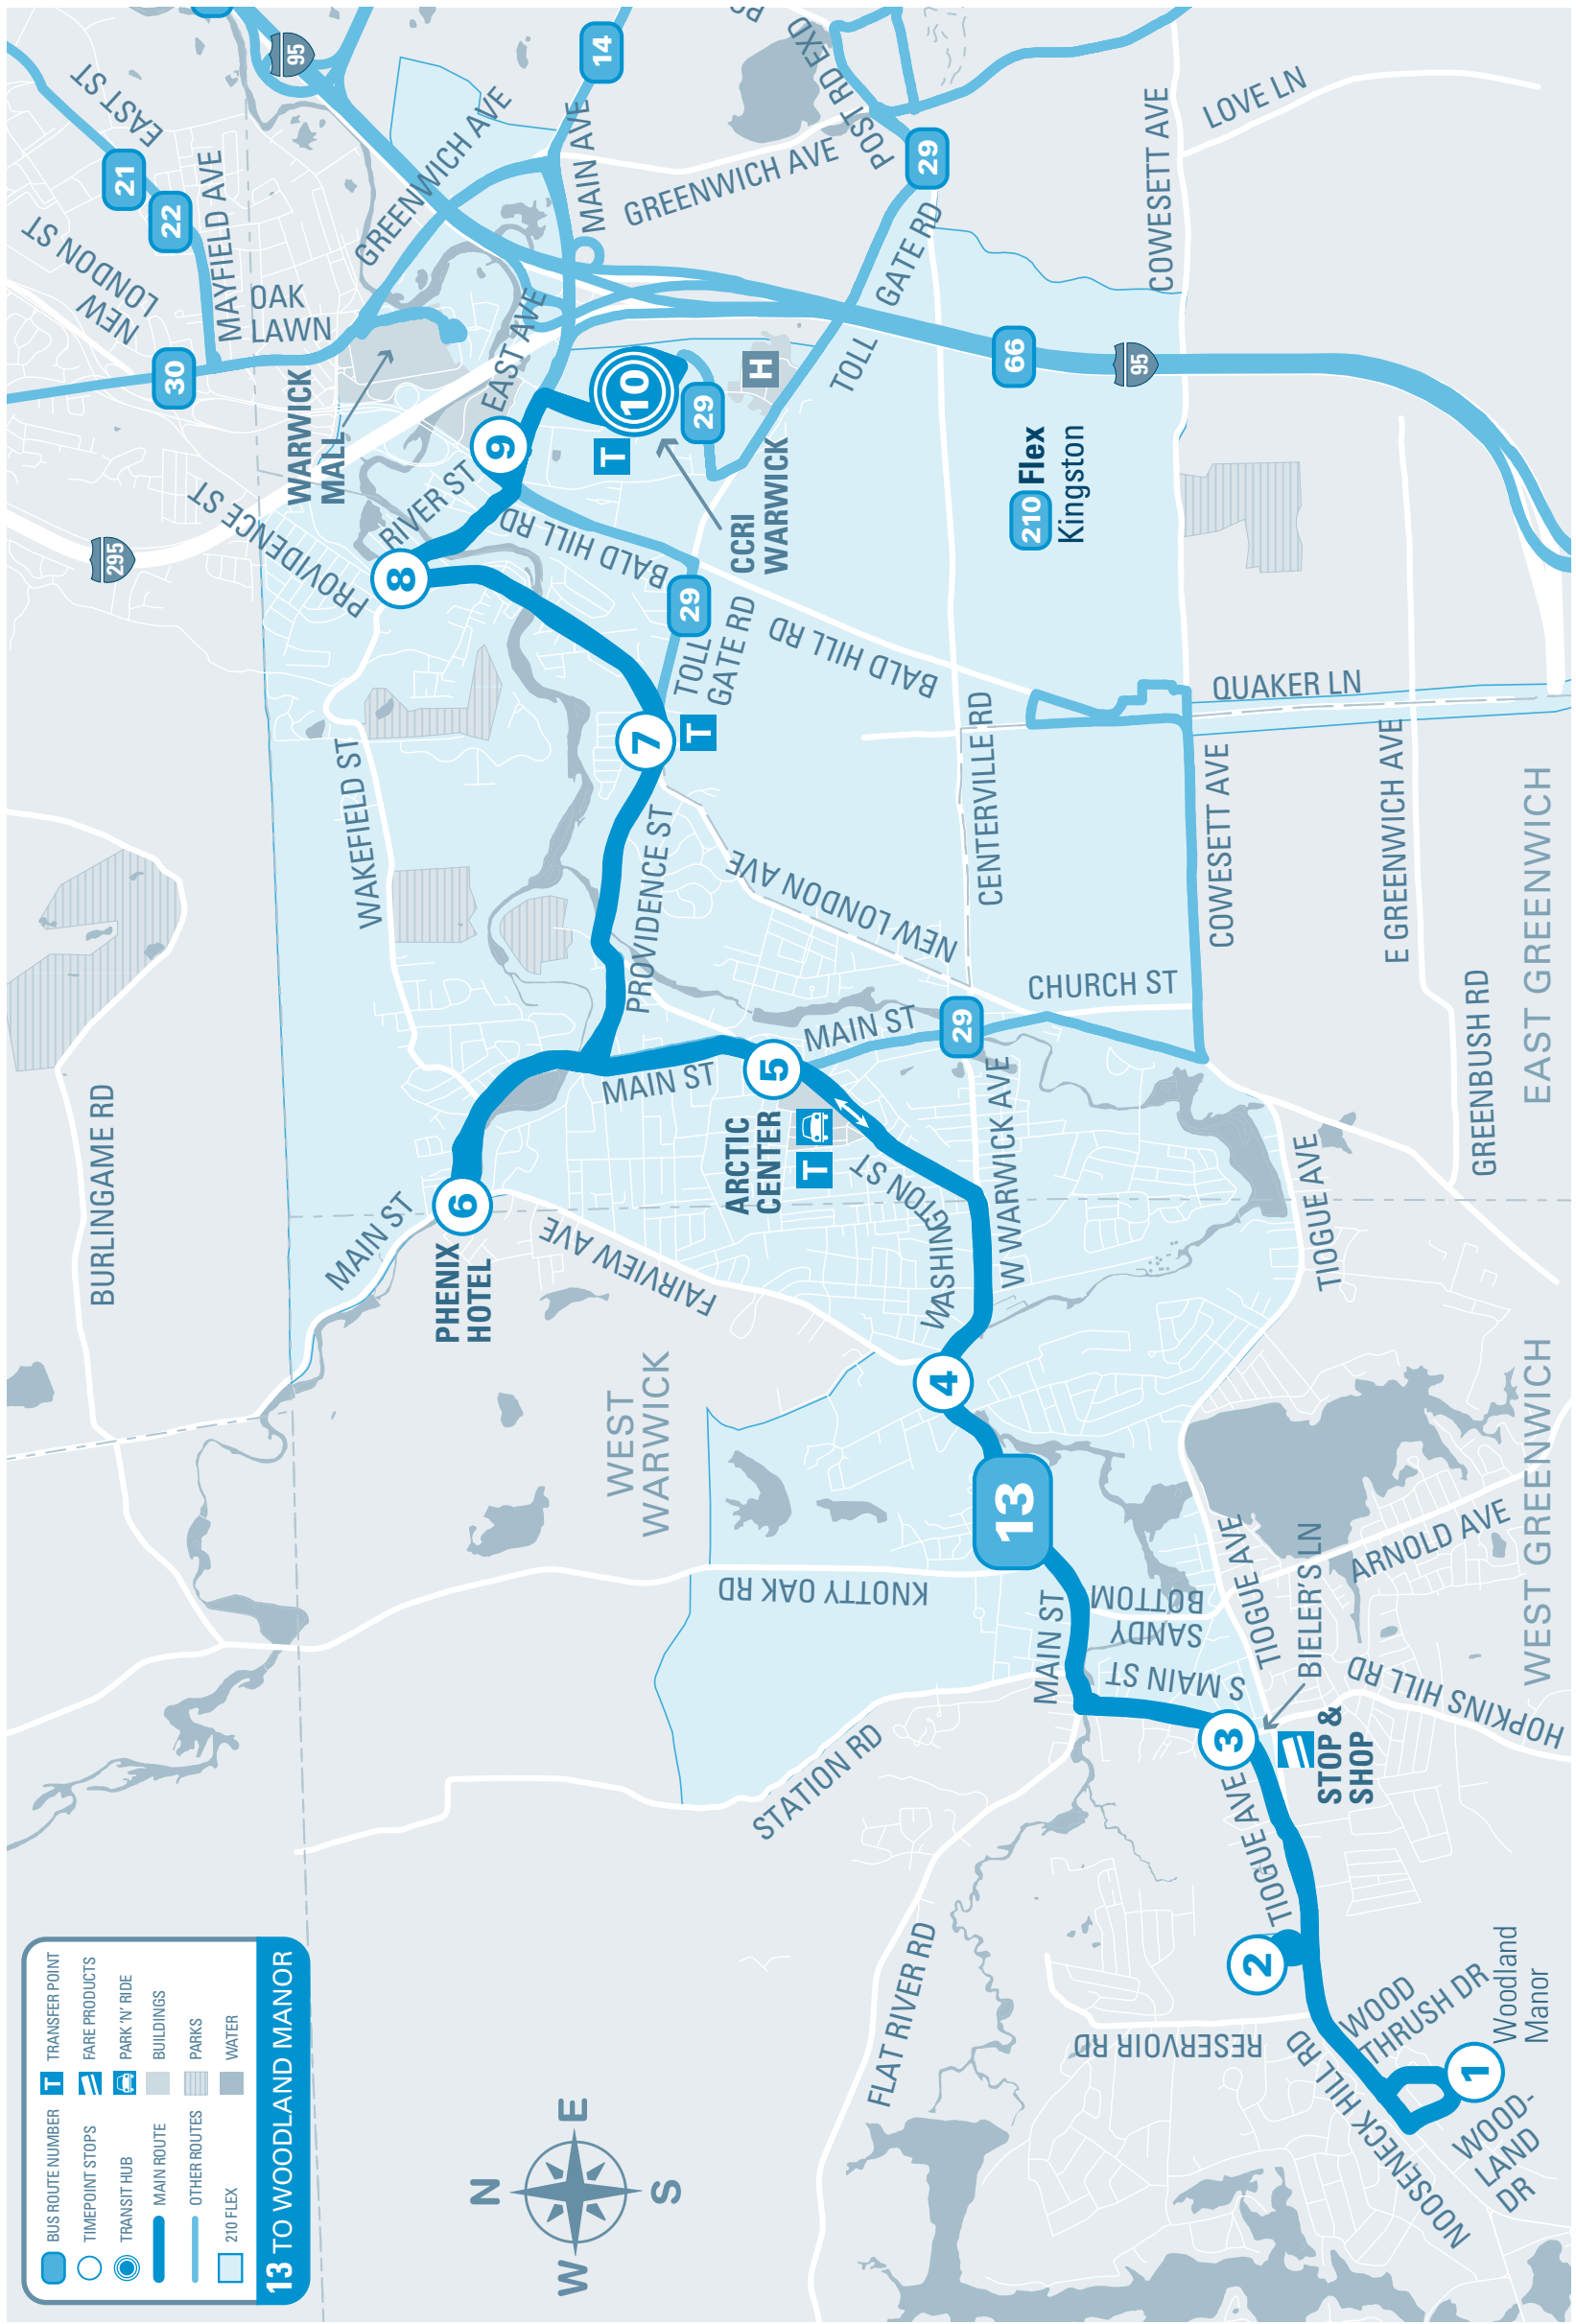

RIPTA Wave Fares

Wave is RIPTA's smart fare collection system. It's a convenient way for passengers to ride RIPTA with either a smart card or their smart phone.

Full Fare (1 hour of unlimited rides) • Tarifa Básica (1 hora de viajes ilimitados).....	$2.00
Day Pass • Pase de Día.....	$6.00
Monthly Pass • Pase Mensual.....	$70.00
Route 24L • Ruta 24L.....	$4.00

Visit RIPTA.com/wave for more information.

2021 Holidays

RIPTA will operate Sunday / Holiday service on the following days:

- New Year's Day - Friday, January 1
- Dr. Martin Luther King, Jr. Day - Monday, January 18
- Memorial Day - Monday, May 31
- Independence Day - Sunday, July 4
- Labor Day - Monday, August 9
- Columbus Day - Monday, September 6
- Veterans Day - Thursday, November 11
- Thanksgiving Day - Thursday, November 25
- Christmas Day - Saturday, December 25

RIPTA offers a Reduced Fare Bus Pass Program for Seniors, People with Disabilities, and Medicare Card Holders. Please visit www.RIPTA.com for details.

RIPTA ofrece un Pase de Tarifa Reducida a los Adultos Mayores, Personas con Discapacidades y cualquier persona con una Tarjeta de Indentificación de Medicare. Para más información, visite www.RIPTA.com.

Bus Schedule Information •

Para información llame:
401-781-9400 or
222-5300 (Deaf and HOH consumers)
www.ripta.com

*Subject to change

CONNECTIONS FROM PROVIDENCE													
Timepoint Stops	TRANSFERS	Connecting Bus Route #	Departs Providence	Arrive CCRI	Leaves CCRI	PROVIDENCE	PHENIX HOTEL	ARCTIC CENTER	WASHINGTON & SANDY BOTTOM	SOUTH MAIN & BIELER'S LANE	JOB LOT COVENTRY	WOODLAND MANOR	
MONDAY TO FRIDAY AM	14	14	5:10	5:39	5:50	5:58	6:01	6:08	6:20	6:24	6:26	6:28	
	14	14	6:10	6:39	6:50	6:58	7:01	7:08	7:20	7:24	7:26	7:28	
	14	14	7:10	7:41	7:50	7:58	8:01	8:13	8:21	8:25	8:27	8:29	
	30	30	8:10	8:44	8:50	8:58	9:01	9:14	9:22	9:26	9:28	9:30	
	14	14	9:10	9:41	9:50	9:58	10:01	10:14	10:22	10:26	10:28	10:30	
	21	21	10:10	10:41	10:50	10:58	11:01	11:14	11:22	11:26	11:28	11:30	
	14	14	11:10	11:41	11:50	11:58	12:01	12:14	12:22	12:26	12:28	12:30	
	14	14	12:10	12:41	12:50	12:58	1:01	1:08	1:14	1:22	1:26	1:28	1:30
	14	14	1:10	1:41	1:50	1:58	2:01	2:08	2:14	2:22	2:26	2:28	2:30
	14	14	2:10	2:41	2:50	2:58	3:01	3:08	3:14	3:22	3:26	3:28	3:30
14	14	3:10	3:44	3:50	3:58	4:01	4:08	4:14	4:22	4:26	4:28	4:30	
14	14	4:10	4:44	4:50	4:58	5:01	5:08	5:14	5:22	5:26	5:28	5:30	
14	14	5:10	5:44	5:50	5:58	6:01	6:08	6:13	6:20	6:24	6:26	6:28	
14	14	6:10	6:40	6:50	6:58	7:01	7:08	7:13	7:20	7:24	7:26	7:28	
14	14	7:10	7:40	7:50	7:58	8:01	8:08	8:13	8:20	8:24	8:26	8:28	

(a) Route 12X express service from Providence to Arctic Center

CONNECTIONS FROM PROVIDENCE												
Timepoint Stops	TRANSFERS	Connecting Bus Route #	Departs Providence	Arrive CCRI	Leaves CCRI	PROVIDENCE	PHENIX HOTEL	ARCTIC CENTER	WASHINGTON & SANDY BOTTOM	SOUTH MAIN & BIELER'S LANE	JOB LOT COVENTRY	WOODLAND MANOR
SATURDAY AM	14	14	7:10	7:43	7:55	8:02	8:05	8:12	8:25	8:29	8:31	8:33
	21	21	8:50	9:30	9:35	9:38	9:42	9:52	10:05	10:09	10:11	10:13
	30	30	10:20	11:10	11:15	11:18	11:22	11:32	11:45	11:49	11:51	11:53
	14	14	12:10	12:43	12:55	12:58	1:02	1:05	1:12	1:18	1:21	1:23
	22	22	1:35	2:18	2:35	2:38	2:42	2:45	2:52	2:58	3:01	3:03
	66	66	3:45	4:10	4:15	4:18	4:22	4:25	4:32	4:38	4:41	4:43
	14	14	5:10	5:43	5:55	5:58	6:02	6:12	6:18	6:25	6:29	6:31
	21	21	6:50	7:30	7:35	7:38	7:42	7:45	7:52	7:58	8:01	8:03
	66	66	8:48	9:11	9:15	9:18	9:22	9:25	9:32	9:38	9:41	9:43

CONNECTIONS FROM PROVIDENCE												
Timepoint Stops	TRANSFERS	Connecting Bus Route #	Departs Providence	Arrive CCRI	Leaves CCRI	PROVIDENCE	PHENIX HOTEL	ARCTIC CENTER	WASHINGTON & SANDY BOTTOM	SOUTH MAIN & BIELER'S LANE	JOB LOT COVENTRY	WOODLAND MANOR
SUNDAY AM	30	30	7:15	7:48	7:55	8:02	8:06	8:13	8:28	8:32	8:34	8:37
	30	30	8:50	9:23	9:35	9:38	9:42	9:53	10:00	10:08	10:14	10:17
	30	30	10:30	11:03	11:15	11:18	11:22	11:33	11:40	11:48	11:54	11:57
	30	30	12:10	12:43	12:55	12:58	1:02	1:06	1:13	1:20	1:28	1:37
	30	30	1:50	2:23	2:35	2:38	2:42	2:46	2:53	3:00	3:12	3:17
	30	30	3:30	4:03	4:15	4:18	4:22	4:26	4:33	4:40	4:52	4:57
	30	30	5:10	5:43	5:55	5:58	6:02	6:13	6:20	6:28	6:32	6:34
	30	30	6:50	7:23	7:35	7:38	7:42	7:46	7:53	8:00	8:08	8:14