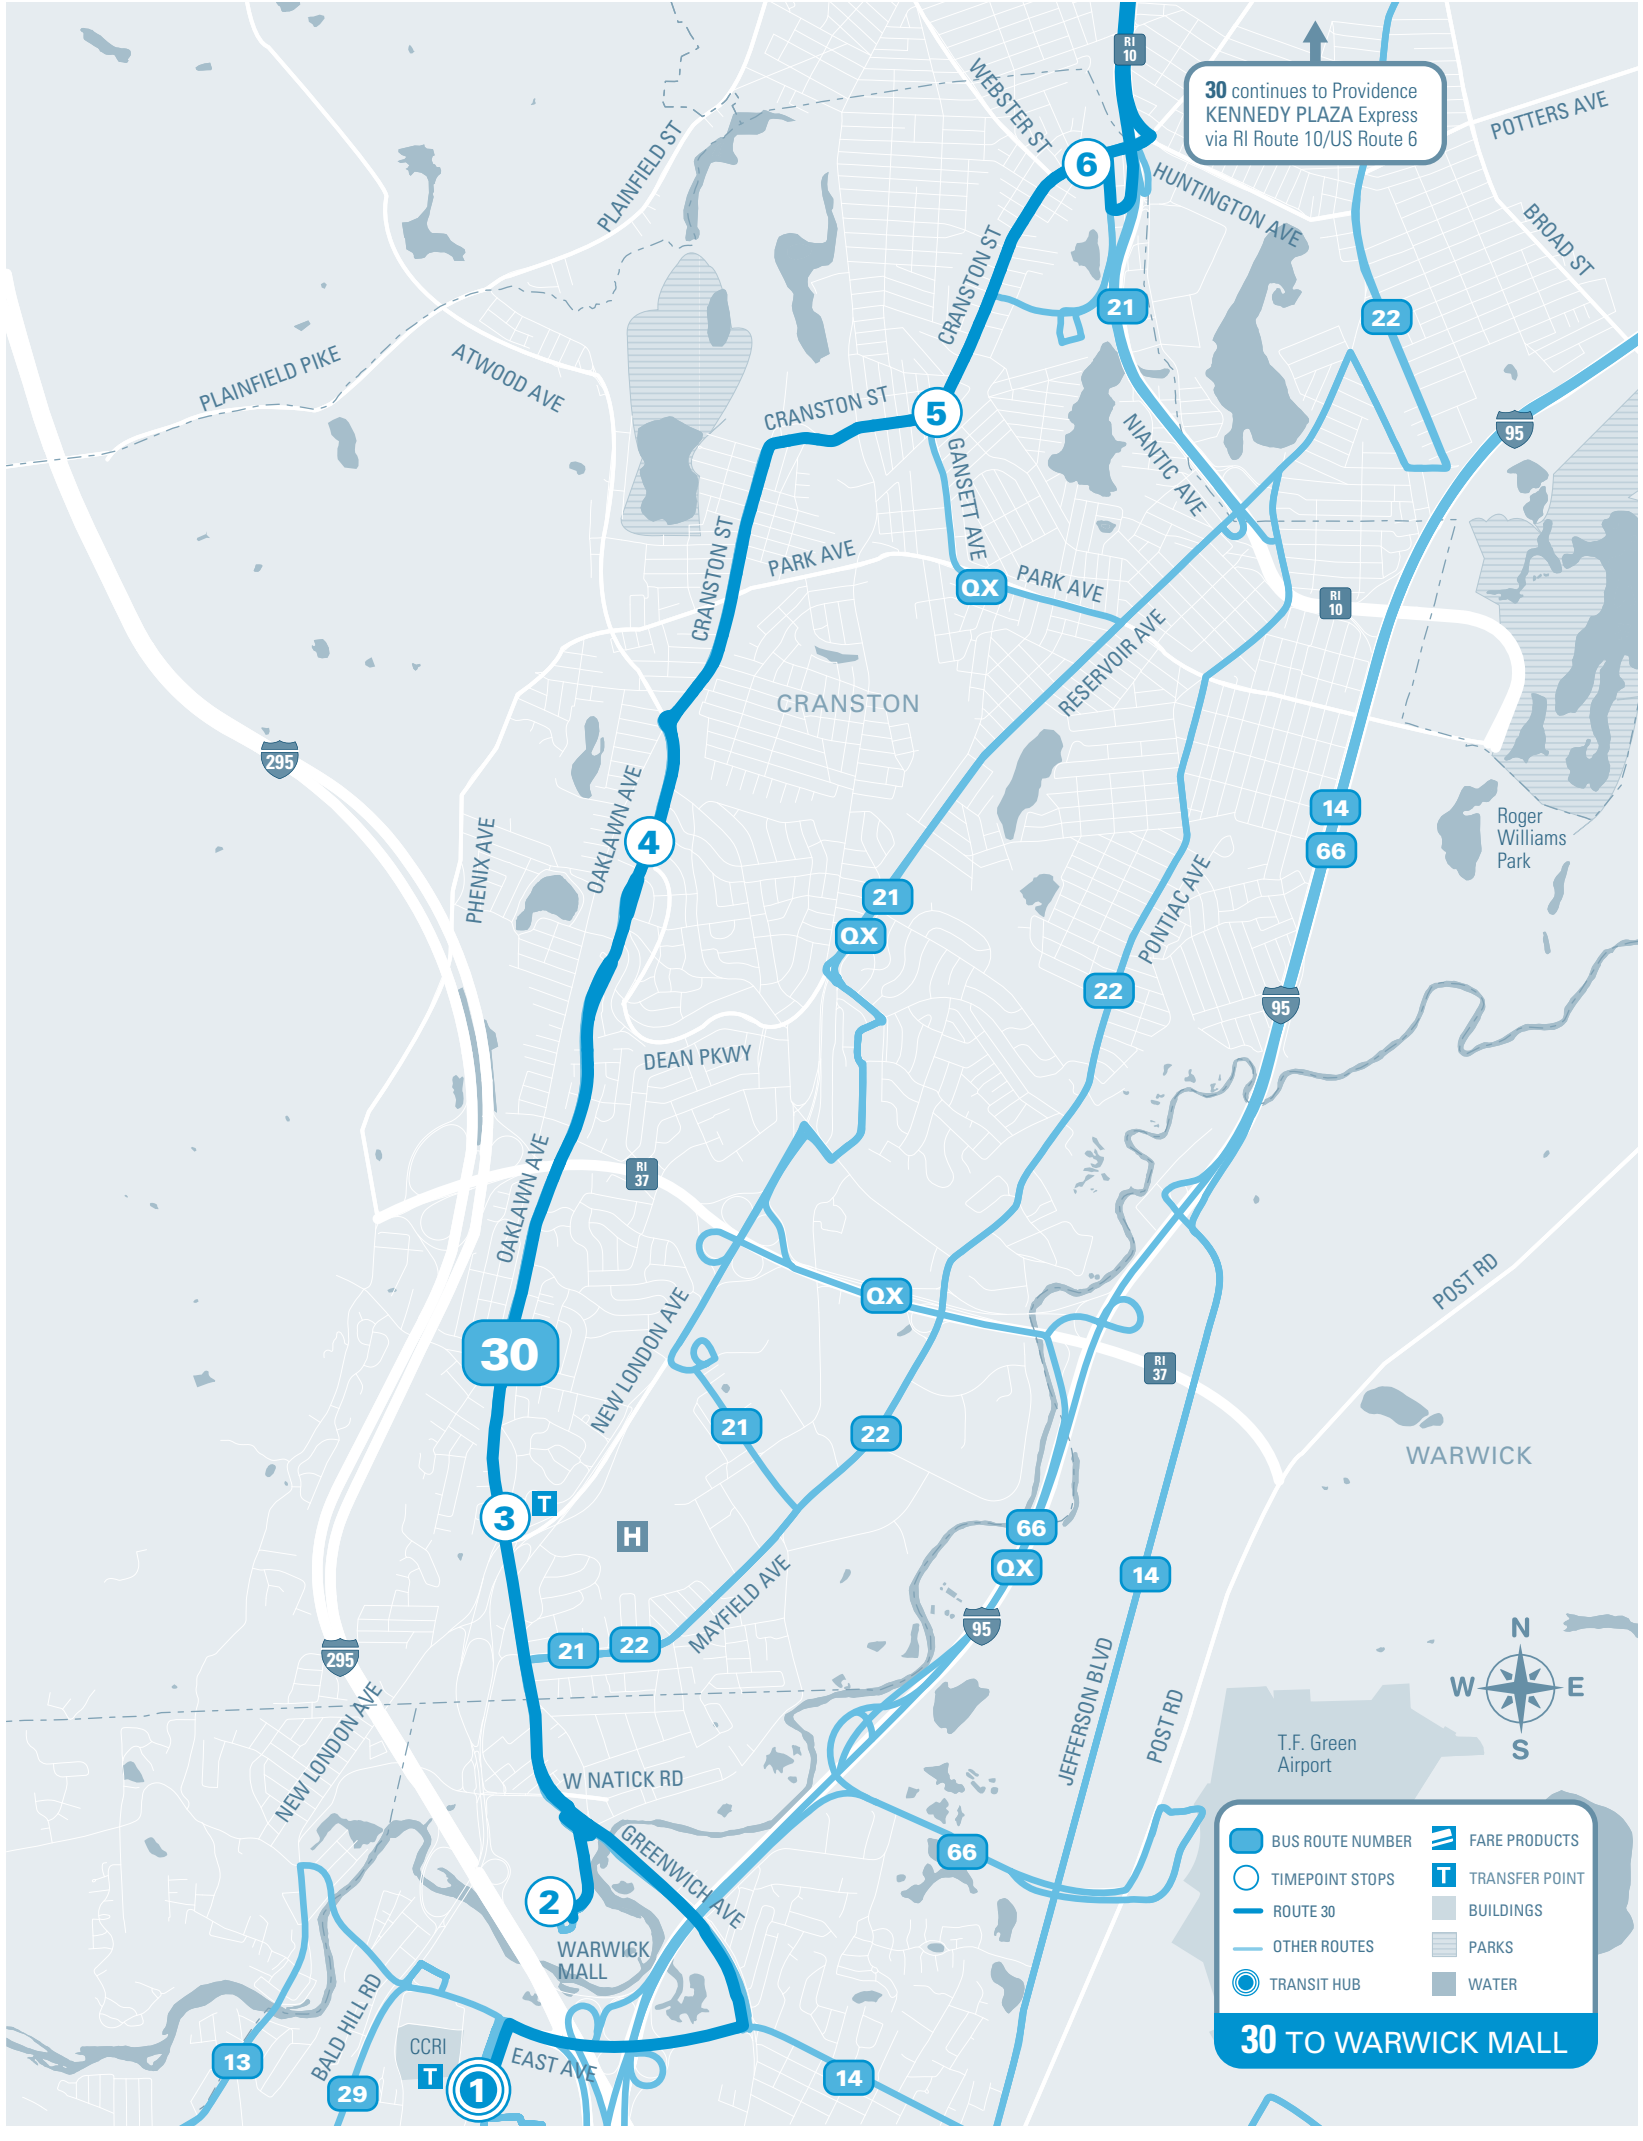

# MAJOR STOPS

① CCRi WARWICK

② Warwick Mall

③ Oaklawn & New London

④ Oaklawn & Dean

⑤ Cranston & Gansett

⑥ Cranston & Webster

⑦ KENNEDY PLAZA Stop C

Timepoint Stops	MONDAY TO FRIDAY							
	7	6	5	4	3	2	1	
TRANSFER	HUB						HUB	
AM	5:40	5:48	5:51	5:57	6:01	6:05	6:11	
	6:30	6:38	6:41	6:47	6:51	6:55	7:01	
	7:20	7:29	7:32	7:39	7:43	7:48	7:54	
	8:10	8:19	8:22	8:29	8:33	8:38	8:44	
	9:00	9:09	9:12	9:19	9:23	9:28	9:34	
	9:50	9:59	10:02	10:09	10:13	10:18	10:24	
	10:40	10:49	10:52	10:59	11:03	11:08	11:14	
	11:30	11:39	11:42	11:49	11:53	11:58	12:04	
	PM	12:20	12:29	12:32	12:39	12:43	12:48	12:54
		1:10	1:21	1:24	1:32	1:37	1:42	1:48
2:00		2:11	2:14	2:22	2:27	2:32	2:38	
2:50		3:01	3:04	3:12	3:17	3:22	3:28	
3:40		3:51	3:54	4:02	4:07	4:12	4:18	
4:30		4:41	4:44	4:52	4:57	5:02	5:08	
5:20		5:31	5:34	5:42	5:47	5:52	5:58	
6:10		6:19	6:22	6:29	6:33	6:37	6:43	
6:55		7:04	7:07	7:14	7:18	7:22	7:28	
7:40		7:49	7:52	7:59	8:03	8:07	8:13	
8:25	8:34	8:37	8:44	8:48	8:52	8:58		
9:10	9:19	9:22	9:29	9:33	9:37	9:43		

Timepoint Stops	SATURDAY							
	7	6	5	4	3	2	1	
TRANSFER	HUB						HUB	
AM	7:00	7:10	7:13	7:20	7:25	7:31	7:37	
	7:50	8:00	8:03	8:10	8:15	8:21	8:27	
	8:40	8:50	8:53	9:00	9:05	9:11	9:17	
	9:30	9:40	9:43	9:50	9:55	10:01	10:07	
	10:20	10:30	10:33	10:40	10:45	10:51	10:57	
	11:10	11:20	11:23	11:30	11:35	11:41	11:47	
	12:00	12:10	12:13	12:20	12:25	12:31	12:37	
	12:50	1:00	1:03	1:10	1:15	1:21	1:27	
	PM	1:40	1:50	1:53	2:00	2:05	2:11	2:17
		2:30	2:40	2:43	2:50	2:55	3:01	3:07
3:20		3:30	3:33	3:40	3:45	3:51	3:57	
4:10		4:20	4:23	4:30	4:35	4:41	4:47	
5:00		5:10	5:13	5:20	5:25	5:31	5:37	
5:50		6:00	6:03	6:10	6:15	6:21	6:27	
6:40		6:50	6:53	7:00	7:05	7:11	7:17	
7:30		7:40	7:43	7:50	7:55	8:01	8:07	