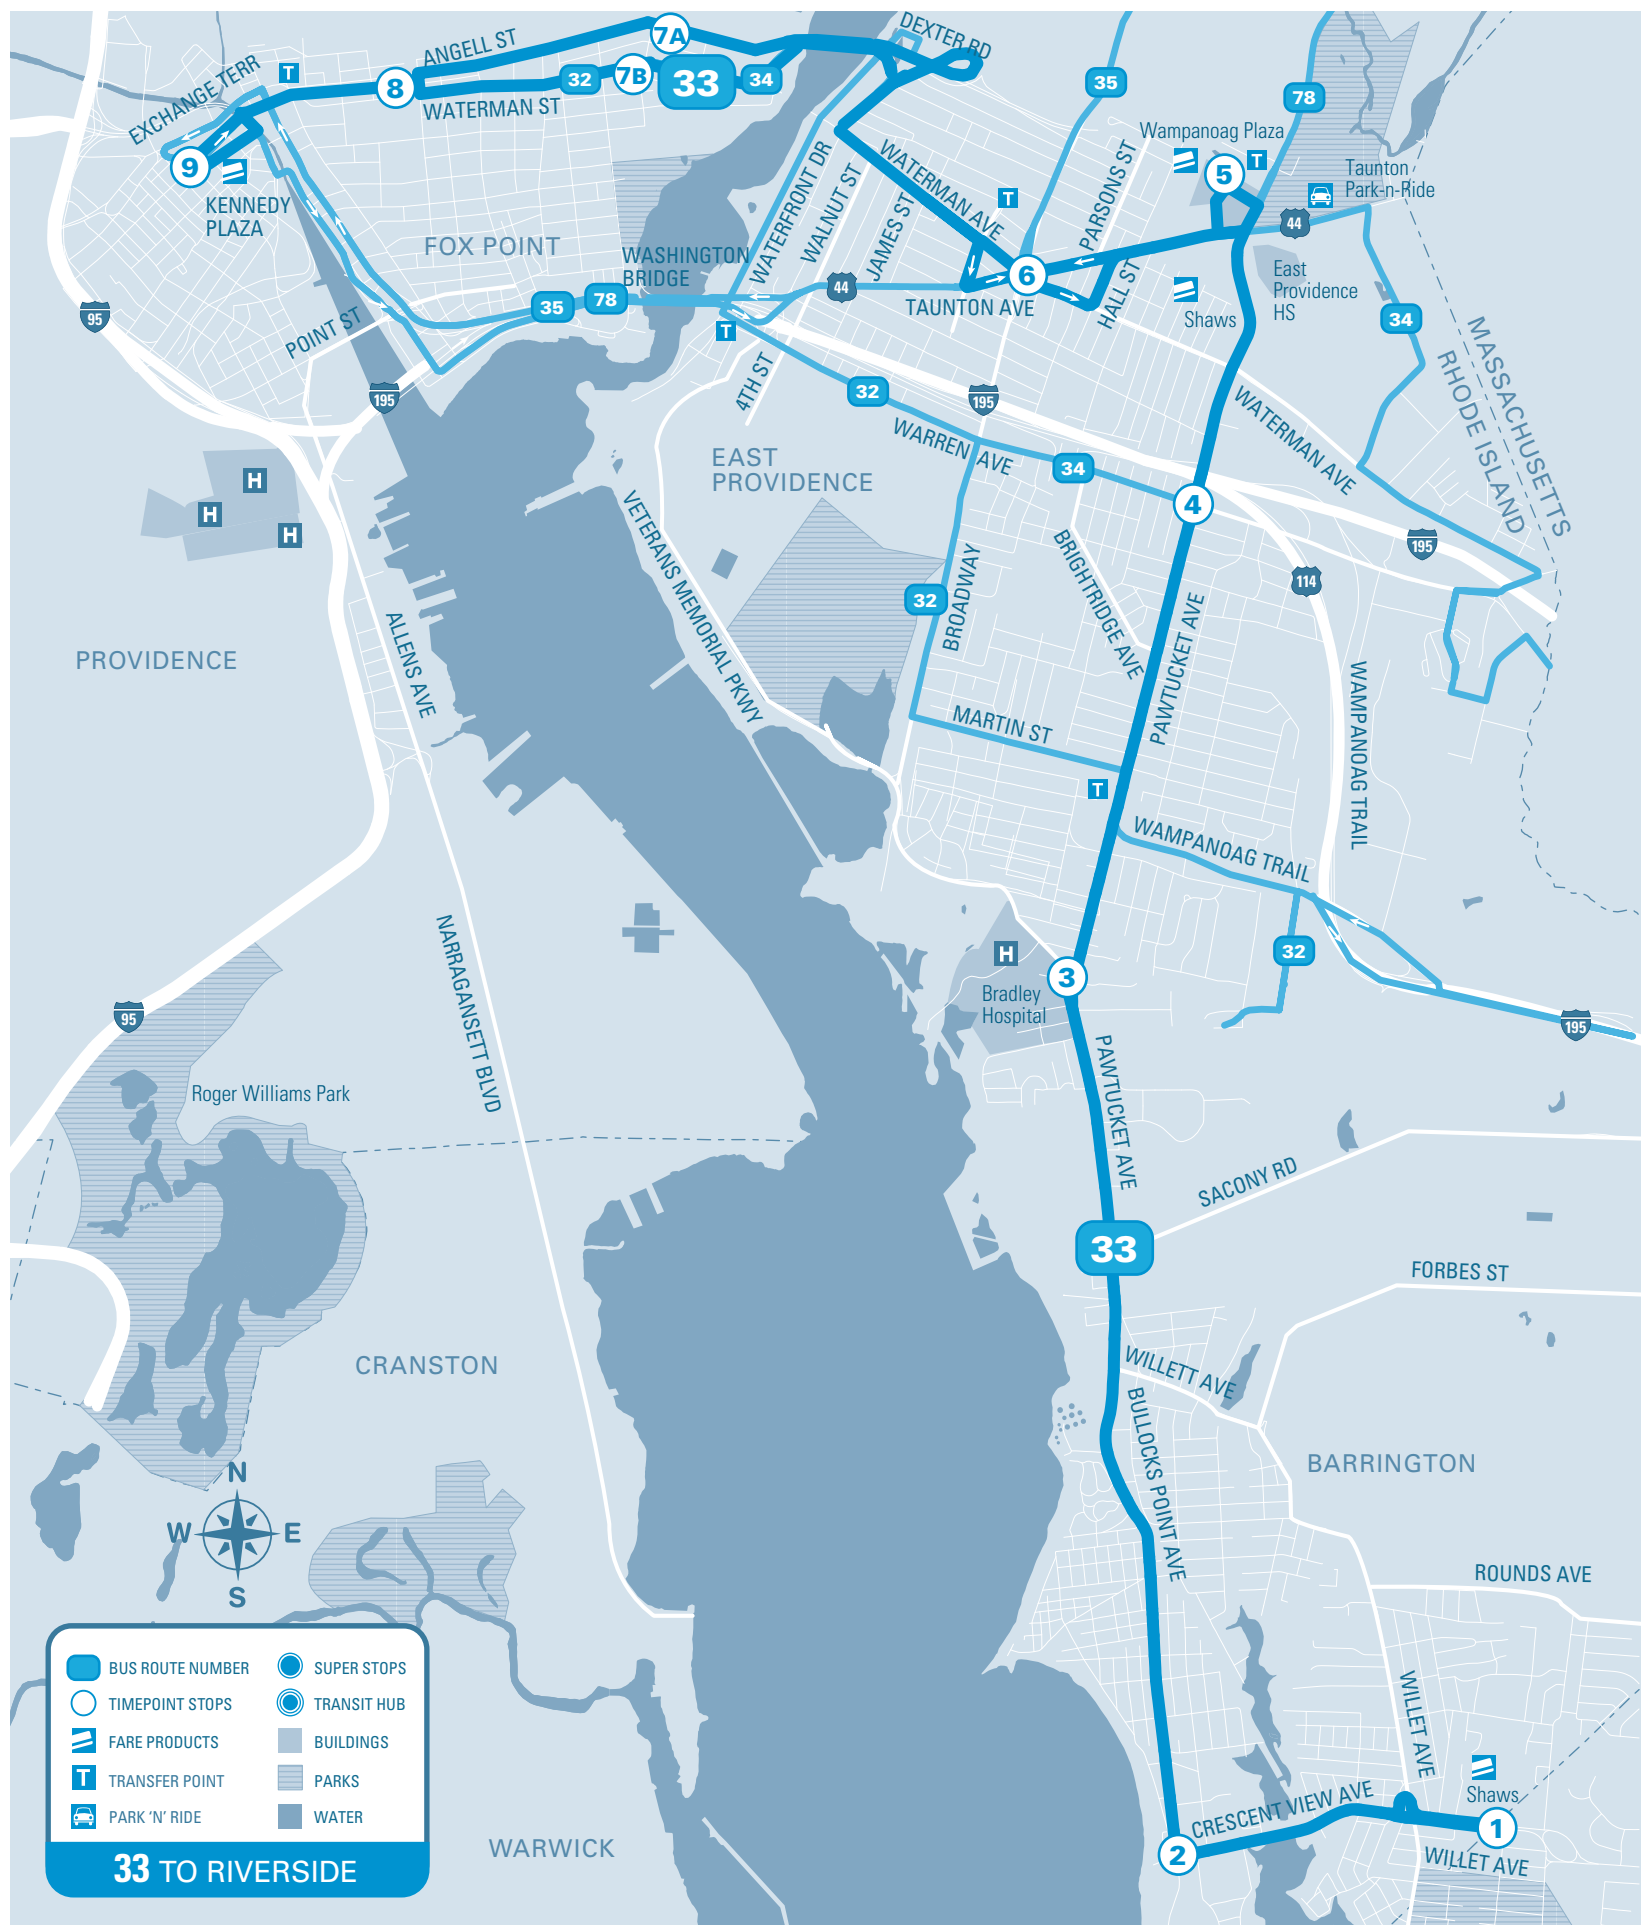

9	8	7B	6	5	4	3	2	1
Timepoint Stops	KENNEDY PLAZA Stop H	Tunnel & Thayer	Waterman & Butler	Taunton & Waterman	Wampanoag Plaza	Warren & Pawtucket	Pawtucket & Veteran's Pkwy	Bullocks Pt & Crescent View	Shaw's Willett Ave.
TRANSFER	HUB		32, 34, 40	35, 78	34, 78				
AM	5:49	5:52	5:55	5:59	6:02	6:08	6:12	6:18	6:20
	6:19	6:22	6:25	6:29	6:32	6:38	6:42	6:48	6:50
	6:49	6:52	6:55	6:59	7:02	7:09	7:13	7:19	7:21
	7:19	7:23	7:27	7:32	7:35	7:42	7:46	7:52	7:54
	7:49	7:53	7:57	8:02	8:05	8:11	8:15	8:21	8:23
	8:19	8:23	8:27	8:32	8:35	8:41	8:45	8:51	8:53
	8:49	8:53	8:57	9:02	9:05	9:11	9:15	9:21	9:23
	9:19	9:23	9:27	9:32	9:35	9:41	9:45	9:51	9:53
	9:49	9:53	9:57	10:02	10:05	10:11	10:15	10:21	10:23
	10:19	10:23	10:27	10:32	10:35	10:41	10:45	10:51	10:53
PM	10:49	10:53	10:57	11:02	11:05	11:12	11:16	11:23	11:25
	11:19	11:23	11:27	11:32	11:35	11:42	11:46	11:53	11:55
	11:49	11:53	11:57	12:02	12:05	12:12	12:16	12:23	12:25
	12:19	12:23	12:27	12:32	12:35	12:42	12:46	12:53	12:55
	12:49	12:53	12:57	1:02	1:05	1:12	1:16	1:23	1:25
	1:19	1:23	1:27	1:32	1:35	1:42	1:46	1:53	1:55
	1:49	1:53	1:57	2:02	2:05	2:12	2:16	2:23	2:25
	2:19	2:23	2:27	2:32	2:35	2:42	2:46	2:53	2:55
	2:49	2:53	2:57	3:02	3:05	3:12	3:16	3:23	3:25
	3:19	3:23	3:28	3:33	3:36	3:43	3:47	3:54	3:56
3:49	3:53	3:58	4:03	4:06	4:13	4:17	4:24	4:26	
4:19	4:23	4:28	4:33	4:36	4:43	4:47	4:54	4:56	
4:49	4:53	4:58	5:03	5:06	5:13	5:17	5:24	5:26	
5:19	5:23	5:28	5:33	5:36	5:43	5:47	5:54	5:56	
5:49	5:53	5:58	6:03	6:06	6:12	6:16	6:22	6:24	
6:49	6:53	6:57	7:02	7:05	7:11	7:15	7:21	7:23	
7:49	7:53	7:57	8:02	8:05	8:11	8:15	8:21	8:23	
8:49	8:53	8:57	9:02	9:05	9:11	9:15	9:21	9:23	
9:49	9:53	9:57	10:02	10:05	10:11	10:15	10:21	10:23	
10:40	10:44	10:48	10:53	10:56	11:02	11:06	11:12	11:14	

2021 Holidays

RIPTA will operate Sunday / Holiday service on the following days:

- **New Year's Day** - Friday, January 1
- **Dr. Martin Luther King, Jr. Day** - Monday, January 18
- **Memorial Day** - Monday, May 31
- **Independence Day** - Sunday, July 4
- **Victory Day** - Monday, August 9
- **Labor Day** - Monday, September 6
- **Columbus Day** - Monday, October 11
- **Veterans Day** - Thursday, November 11
- **Thanksgiving Day** - Thursday, November 25
- **Christmas Day** - Saturday, December 25

Full Fare • Tarifa Básica.....	$2.00
Transfers • Transbordo.....	$1.00
Children under 5 ride free when accompanied by an adult. Children 12 years of age and under must be accompanied by an adult.	
WAVE RIPTA Wave Fares	
Wave is RIPTA's smart fare collection system. It's a convenient way for passengers to ride RIPTA with either a smart card or their smart phone.	
Full Fare (1 hour of unlimited rides) • Tarifa Básica (1 hora de viajes ilimitados).....	$2.00
Day Pass • Pase de Día.....	$6.00
Monthly Pass • Pase Mensual.....	$70.00
Route 24L • Ruta 24L.....	$4.00
Visit RIPTA.com/wave for more information.	

2021 Holidays

RIPTA will operate Sunday / Holiday service on the following days: