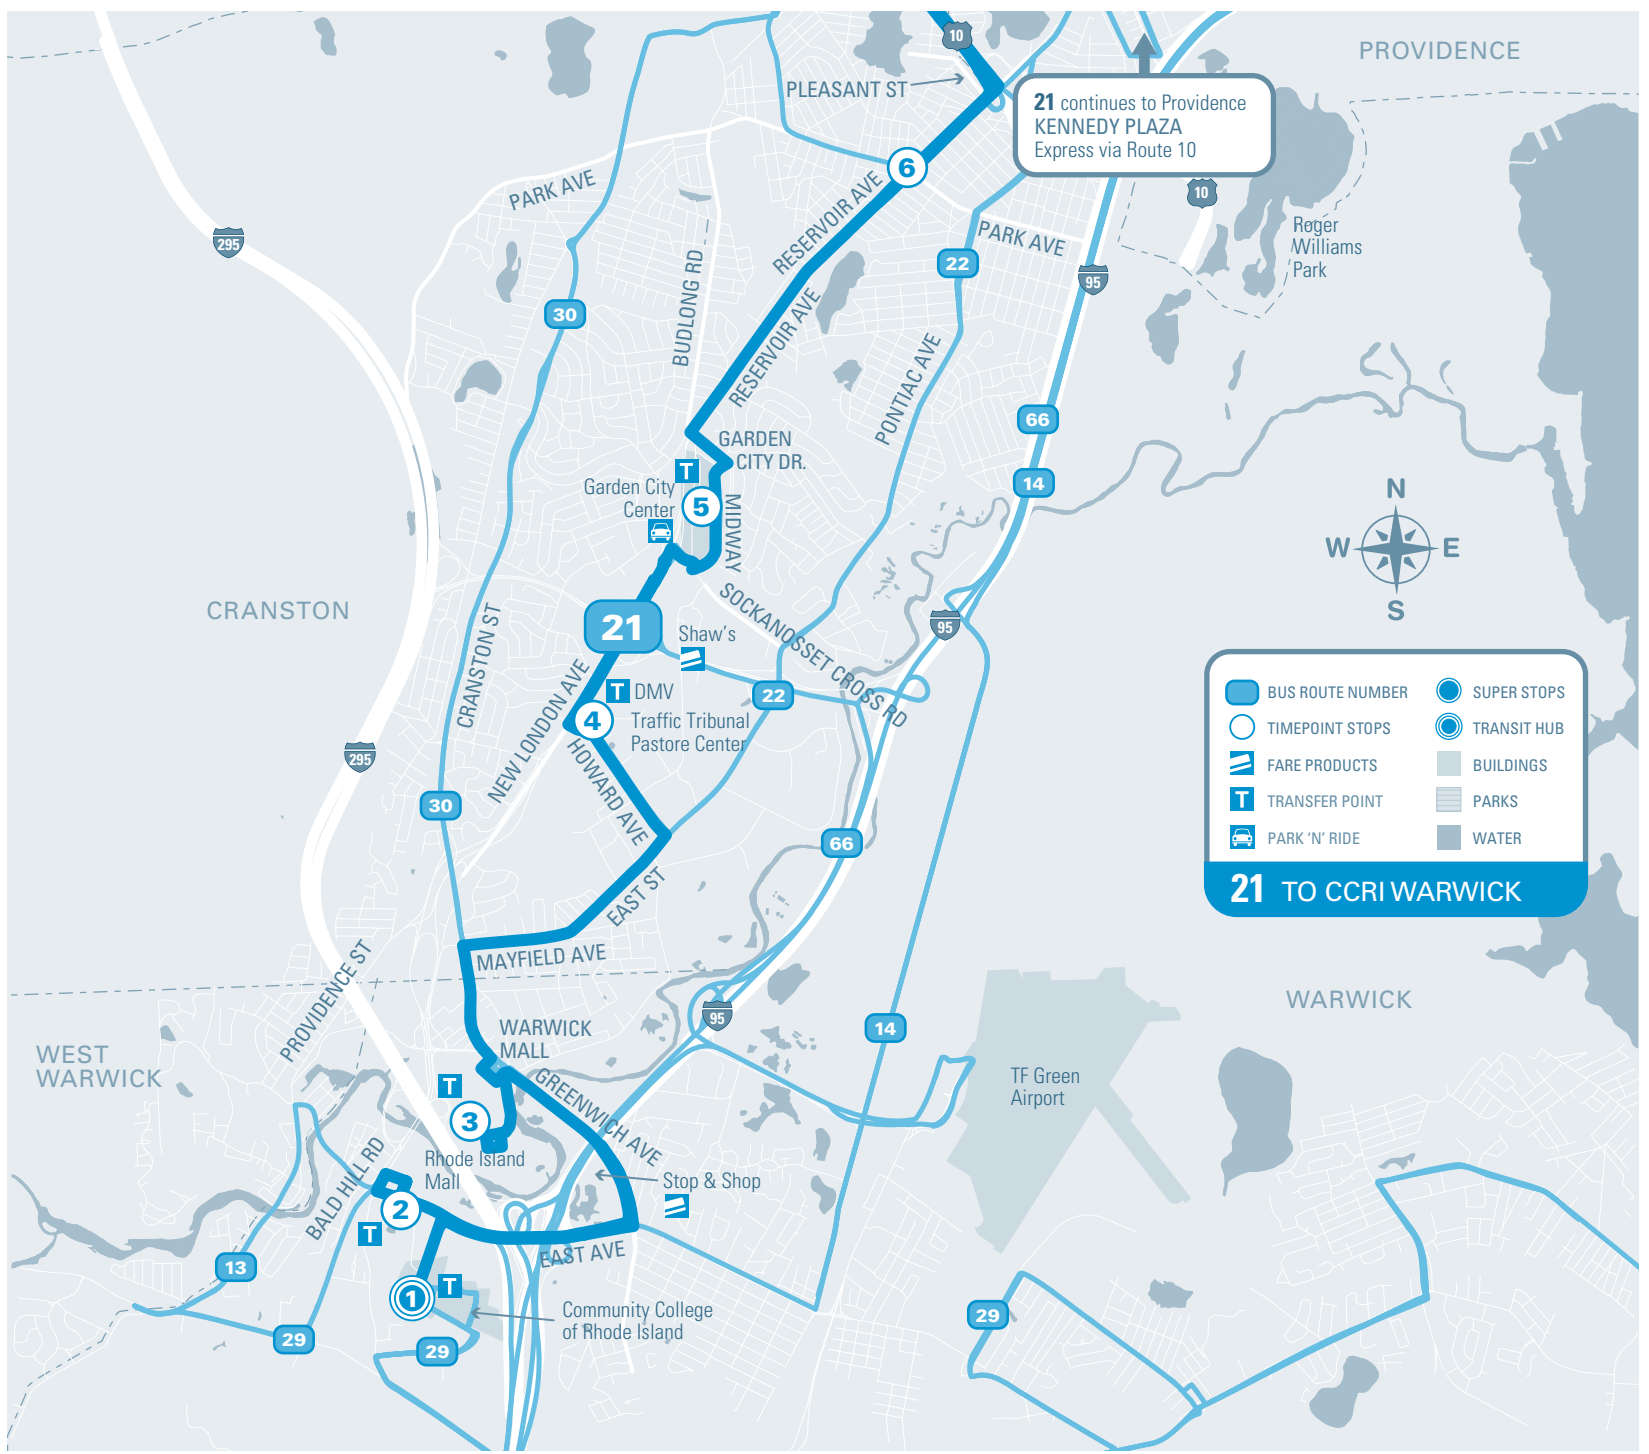

Timepoint Stops	MONDAY TO FRIDAY						
	7	6	5	4	3	2	1
TRANSFER	KENNEDY PLAZA Stop C HUB	Reservoir & Park	Garden City (Midway Road)	Traffic Tribunal Pastore Ctr.	Warwick Mall 22,30	RI Mall 29	CCRI WAR-WICK HUB
AM	6:10	6:19	6:25	6:31	6:39	6:46	6:48
	6:40	6:49	6:55	7:01	7:10	7:17	7:19
	7:10	7:20	7:26	7:33	7:42	7:49	7:51
	7:40	7:50	7:56	8:03	8:12	8:19	8:21
	8:10	8:20	8:26	8:33	8:42	8:49	8:51
	8:40	8:50	8:56	9:03	9:12	9:19	9:21
	9:10	9:20	9:26	9:33	9:42	9:49	9:51
	9:40	9:50	9:56	10:03	10:12	10:20	10:22
	10:10	10:20	10:26	10:33	10:42	10:50	10:52
	10:40	10:50	10:56	11:03	11:12	11:20	11:22
PM	11:10	11:20	11:26	11:33	11:42	11:50	11:52
	11:40	11:50	11:56	12:03	12:12	12:20	12:22
	12:10	12:20	12:26	12:33	12:42	12:50	12:52
	12:40	12:50	12:56	1:03	1:12	1:20	1:22
	1:10	1:20	1:26	1:33	1:42	1:50	1:52
	1:40	1:50	1:56	2:03	2:12	2:20	2:22
	2:10	2:20	2:26	2:33	2:42	2:50	2:52
	2:40	2:50	2:56	3:03	3:12	3:21	3:23
	3:10	3:23	3:30	3:37	3:46	3:55	3:57
	3:40	3:53	4:00	4:07	4:16	4:25	4:27
PM	4:10	4:23	4:30	4:37	4:46	4:55	4:57
	4:40	4:53	5:00	5:07	5:16	5:25	5:27
	5:10	5:23	5:30	5:37	5:46	5:55	5:57
	5:40	5:53	6:00	6:06	6:14	6:22	6:24
	6:10	6:20	6:25	6:31	6:39	6:47	6:49
	6:40	6:50	6:55	7:01	7:09	7:16	7:18
	7:10	7:20	7:25	7:31	7:39	7:46	7:48
	7:50	8:00	8:05	8:11	8:19	8:26	8:28
	8:30	8:40	8:45	8:51	8:59	9:06	9:08
	9:10	9:20	9:25	9:31	9:39	9:46	9:48
9:50	10:00	10:05	10:11	10:19	10:26	10:28	

Timepoint Stops	SATURDAY						
	7	6	5	4	3	2	1
TRANSFER	KENNEDY PLAZA Stop C HUB	Reservoir & Park	Garden City (Midway Road)	Traffic Tribunal Pastore Ctr.	Warwick Mall 22,30	RI Mall 29	CCRI WAR-WICK HUB
AM	7:00	7:10	7:16	7:22	7:30	7:38	7:40
	7:35	7:45	7:51	7:57	8:05	8:13	8:15
	8:10	8:20	8:26	8:32	8:40	8:48	8:50
	8:50	9:00	9:06	9:12	9:20	9:28	9:30
	9:30	9:40	9:46	9:52	10:00	10:08	10:10
	10:10	10:20	10:26	10:32	10:40	10:48	10:50
	10:50	11:00	11:06	11:12	11:21	11:30	11:32
	11:30	11:41	11:47	11:53	12:02	12:11	12:13
	12:10	12:21	12:27	12:33	12:42	12:51	12:53
	12:50	1:01	1:07	1:13	1:22	1:31	1:33
PM	1:30	1:41	1:47	1:53	2:02	2:11	2:13
	2:10	2:21	2:27	2:33	2:42	2:51	2:53
	2:50	3:01	3:07	3:13	3:22	3:31	3:33
	3:30	3:41	3:47	3:53	4:02	4:11	4:13
	4:10	4:20	4:26	4:32	4:41	4:50	4:52
	4:50	5:00	5:06	5:12	5:21	5:30	5:32
	5:30	5:40	5:46	5:52	6:01	6:09	6:11
	6:10	6:20	6:26	6:32	6:40	6:48	6:50
	6:50	7:00	7:06	7:12	7:20	7:28	7:30
	7:30	7:40	7:46	7:52	8:00	8:08	8:10
PM	8:10	8:20	8:26	8:32	8:40	8:48	8:50
	8:50	9:00	9:06	9:12	9:20	9:28	9:30
	9:40	9:50	9:56	10:02	10:10	10:18	10:20
	10:10	10:20	10:26	10:32	10:40	10:48	10:50
	10:50	11:00	11:06	11:12	11:20	11:28	11:30

Say Hello to a New Way to Ride RIPTA!
¡Saluda a una nueva forma de viajar en RIPTA!

CARD/TARJETA

APP

RIDE/VIAJAR

ripta.com/wave

Download on the App Store | GET IT ON Google Play