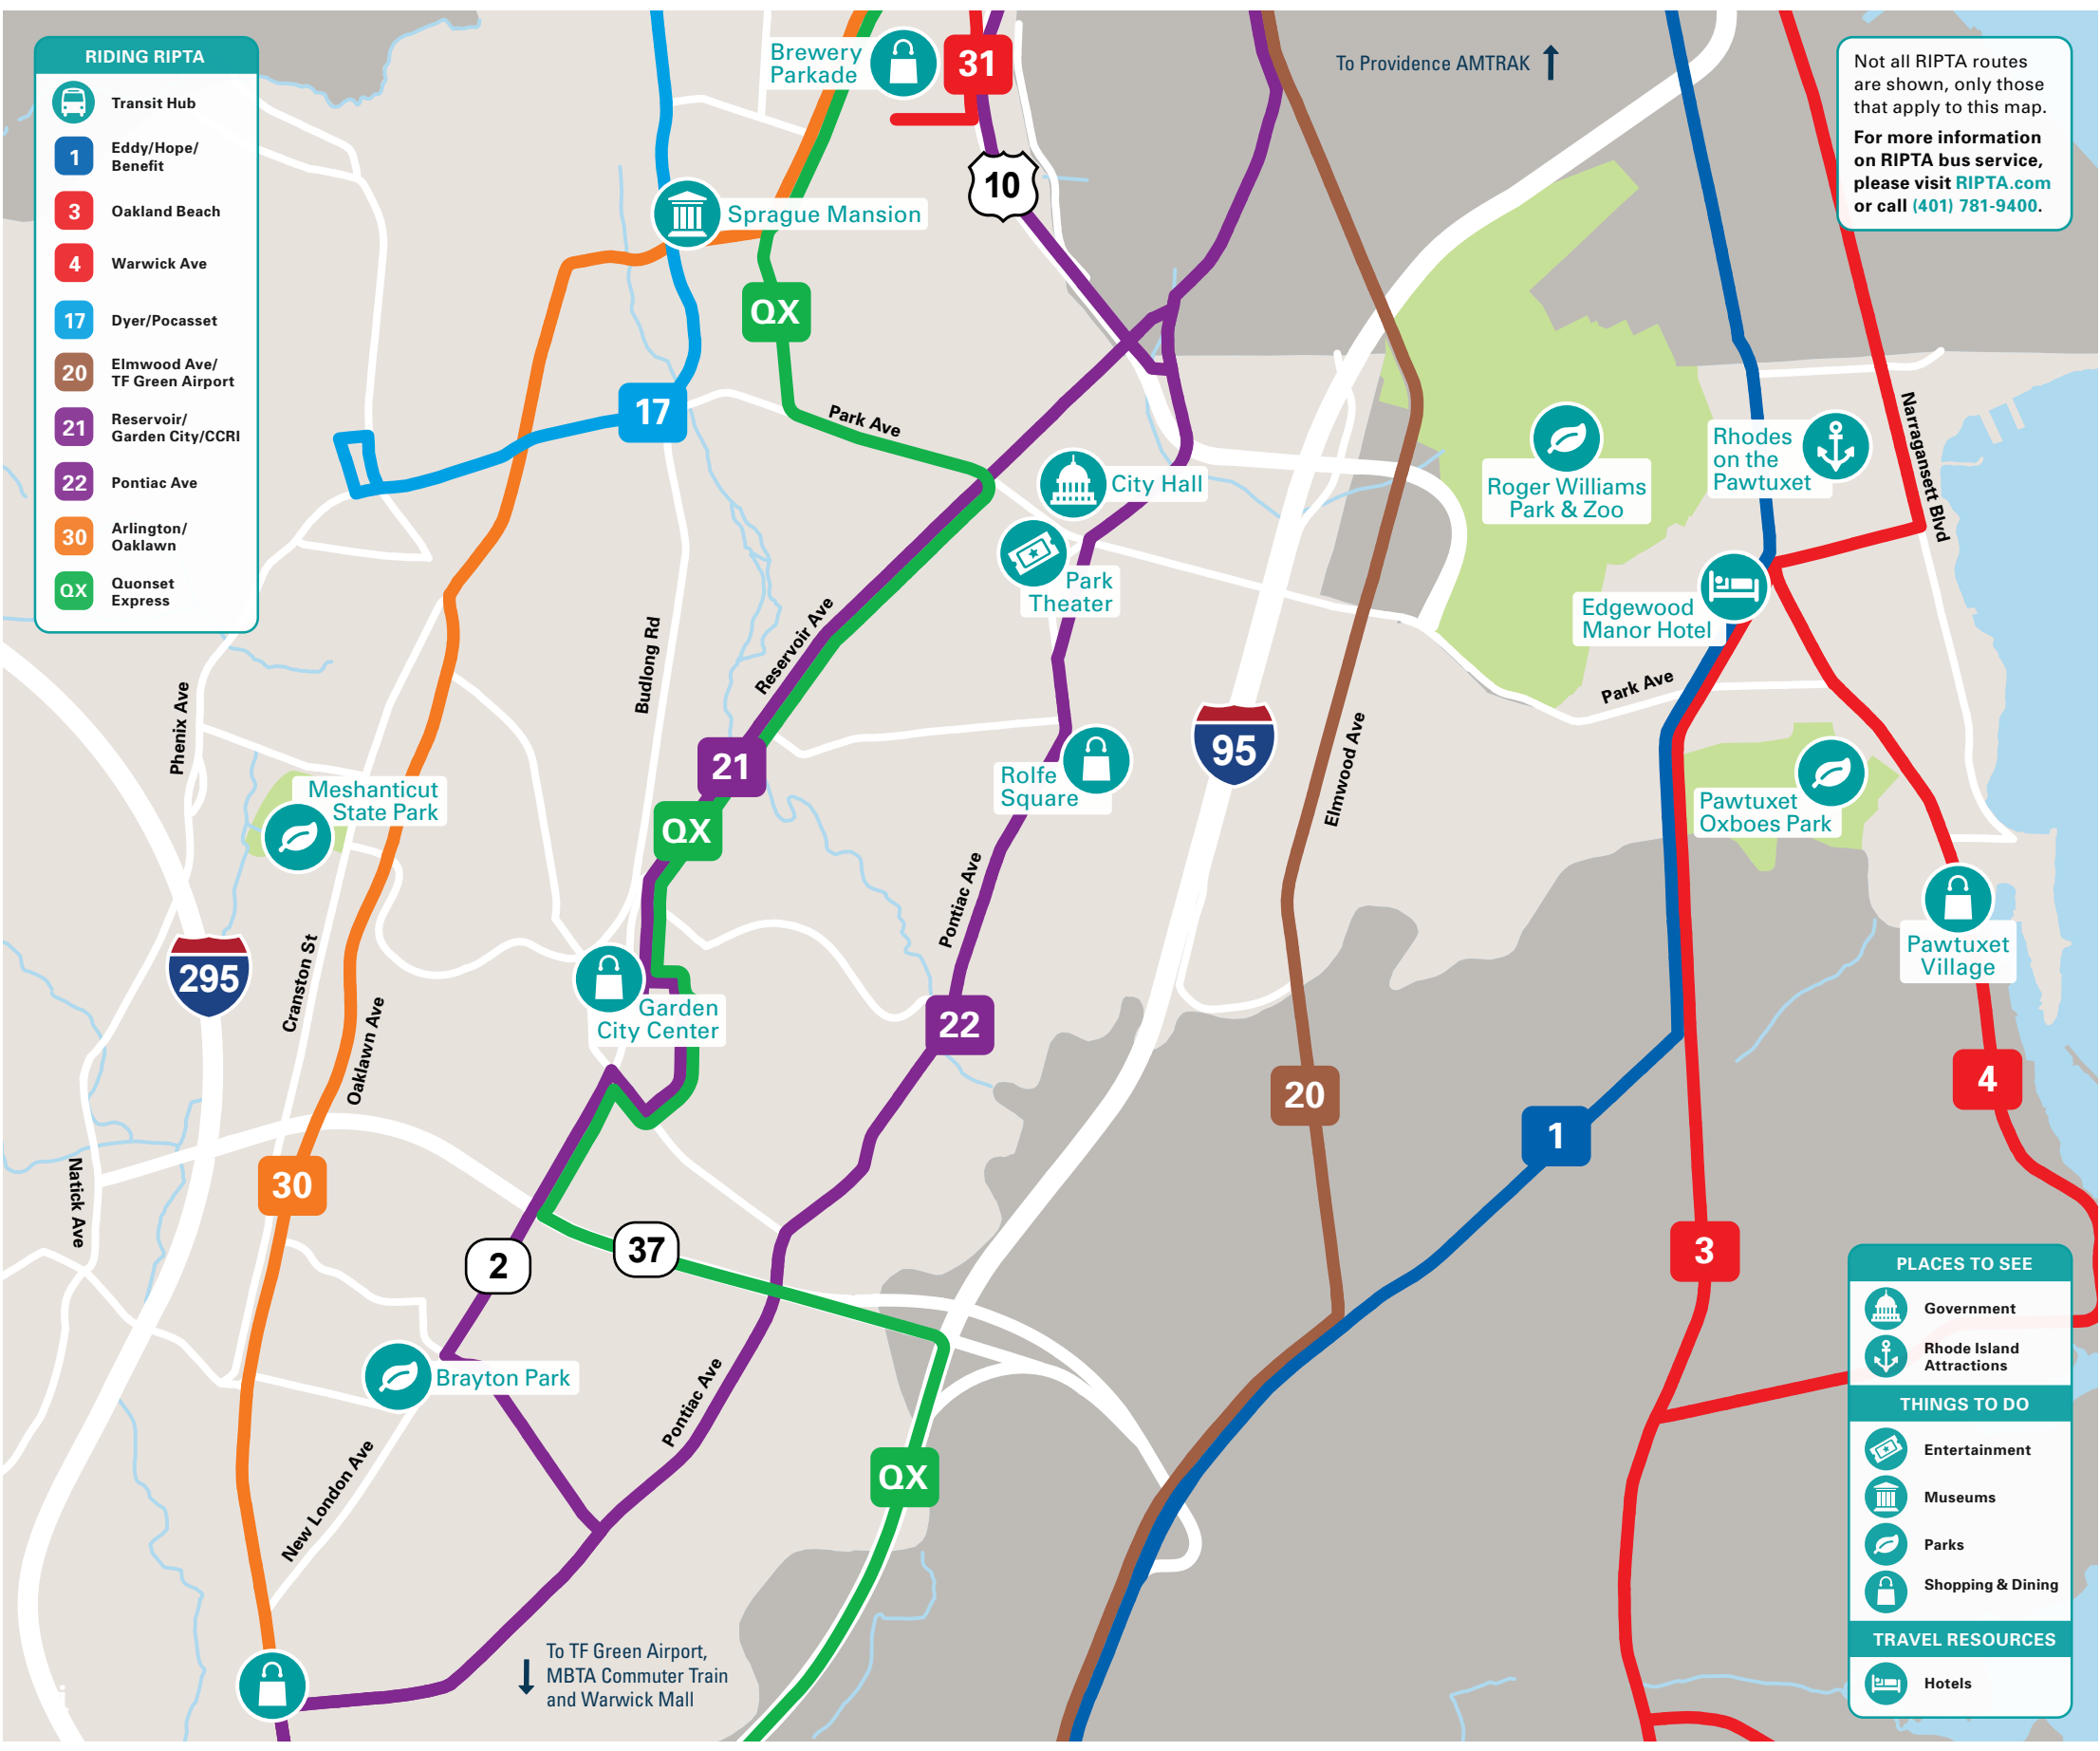

RIDING RIPTA

- Transit Hub
- 1 Eddy/Hope/Benefit
- 3 Oakland Beach
- 4 Warwick Ave
- 17 Dyer/Pocasset
- 20 Elmwood Ave/TF Green Airport
- 21 Reservoir/Garden City/CCRI
- 22 Pontiac Ave
- 30 Arlington/Oaklawn
- QX Quonset Express

Not all RIPTA routes are shown, only those that apply to this map.
For more information on RIPTA bus service, please visit RIPTA.com or call (401) 781-9400.

PLACES TO SEE

- Government
- Rhode Island Attractions

THINGS TO DO

- Entertainment
- Museums
- Parks
- Shopping & Dining

TRAVEL RESOURCES

- Hotels

↓ To TF Green Airport, MBTA Commuter Train and Warwick Mall

↑ To Providence AMTRAK