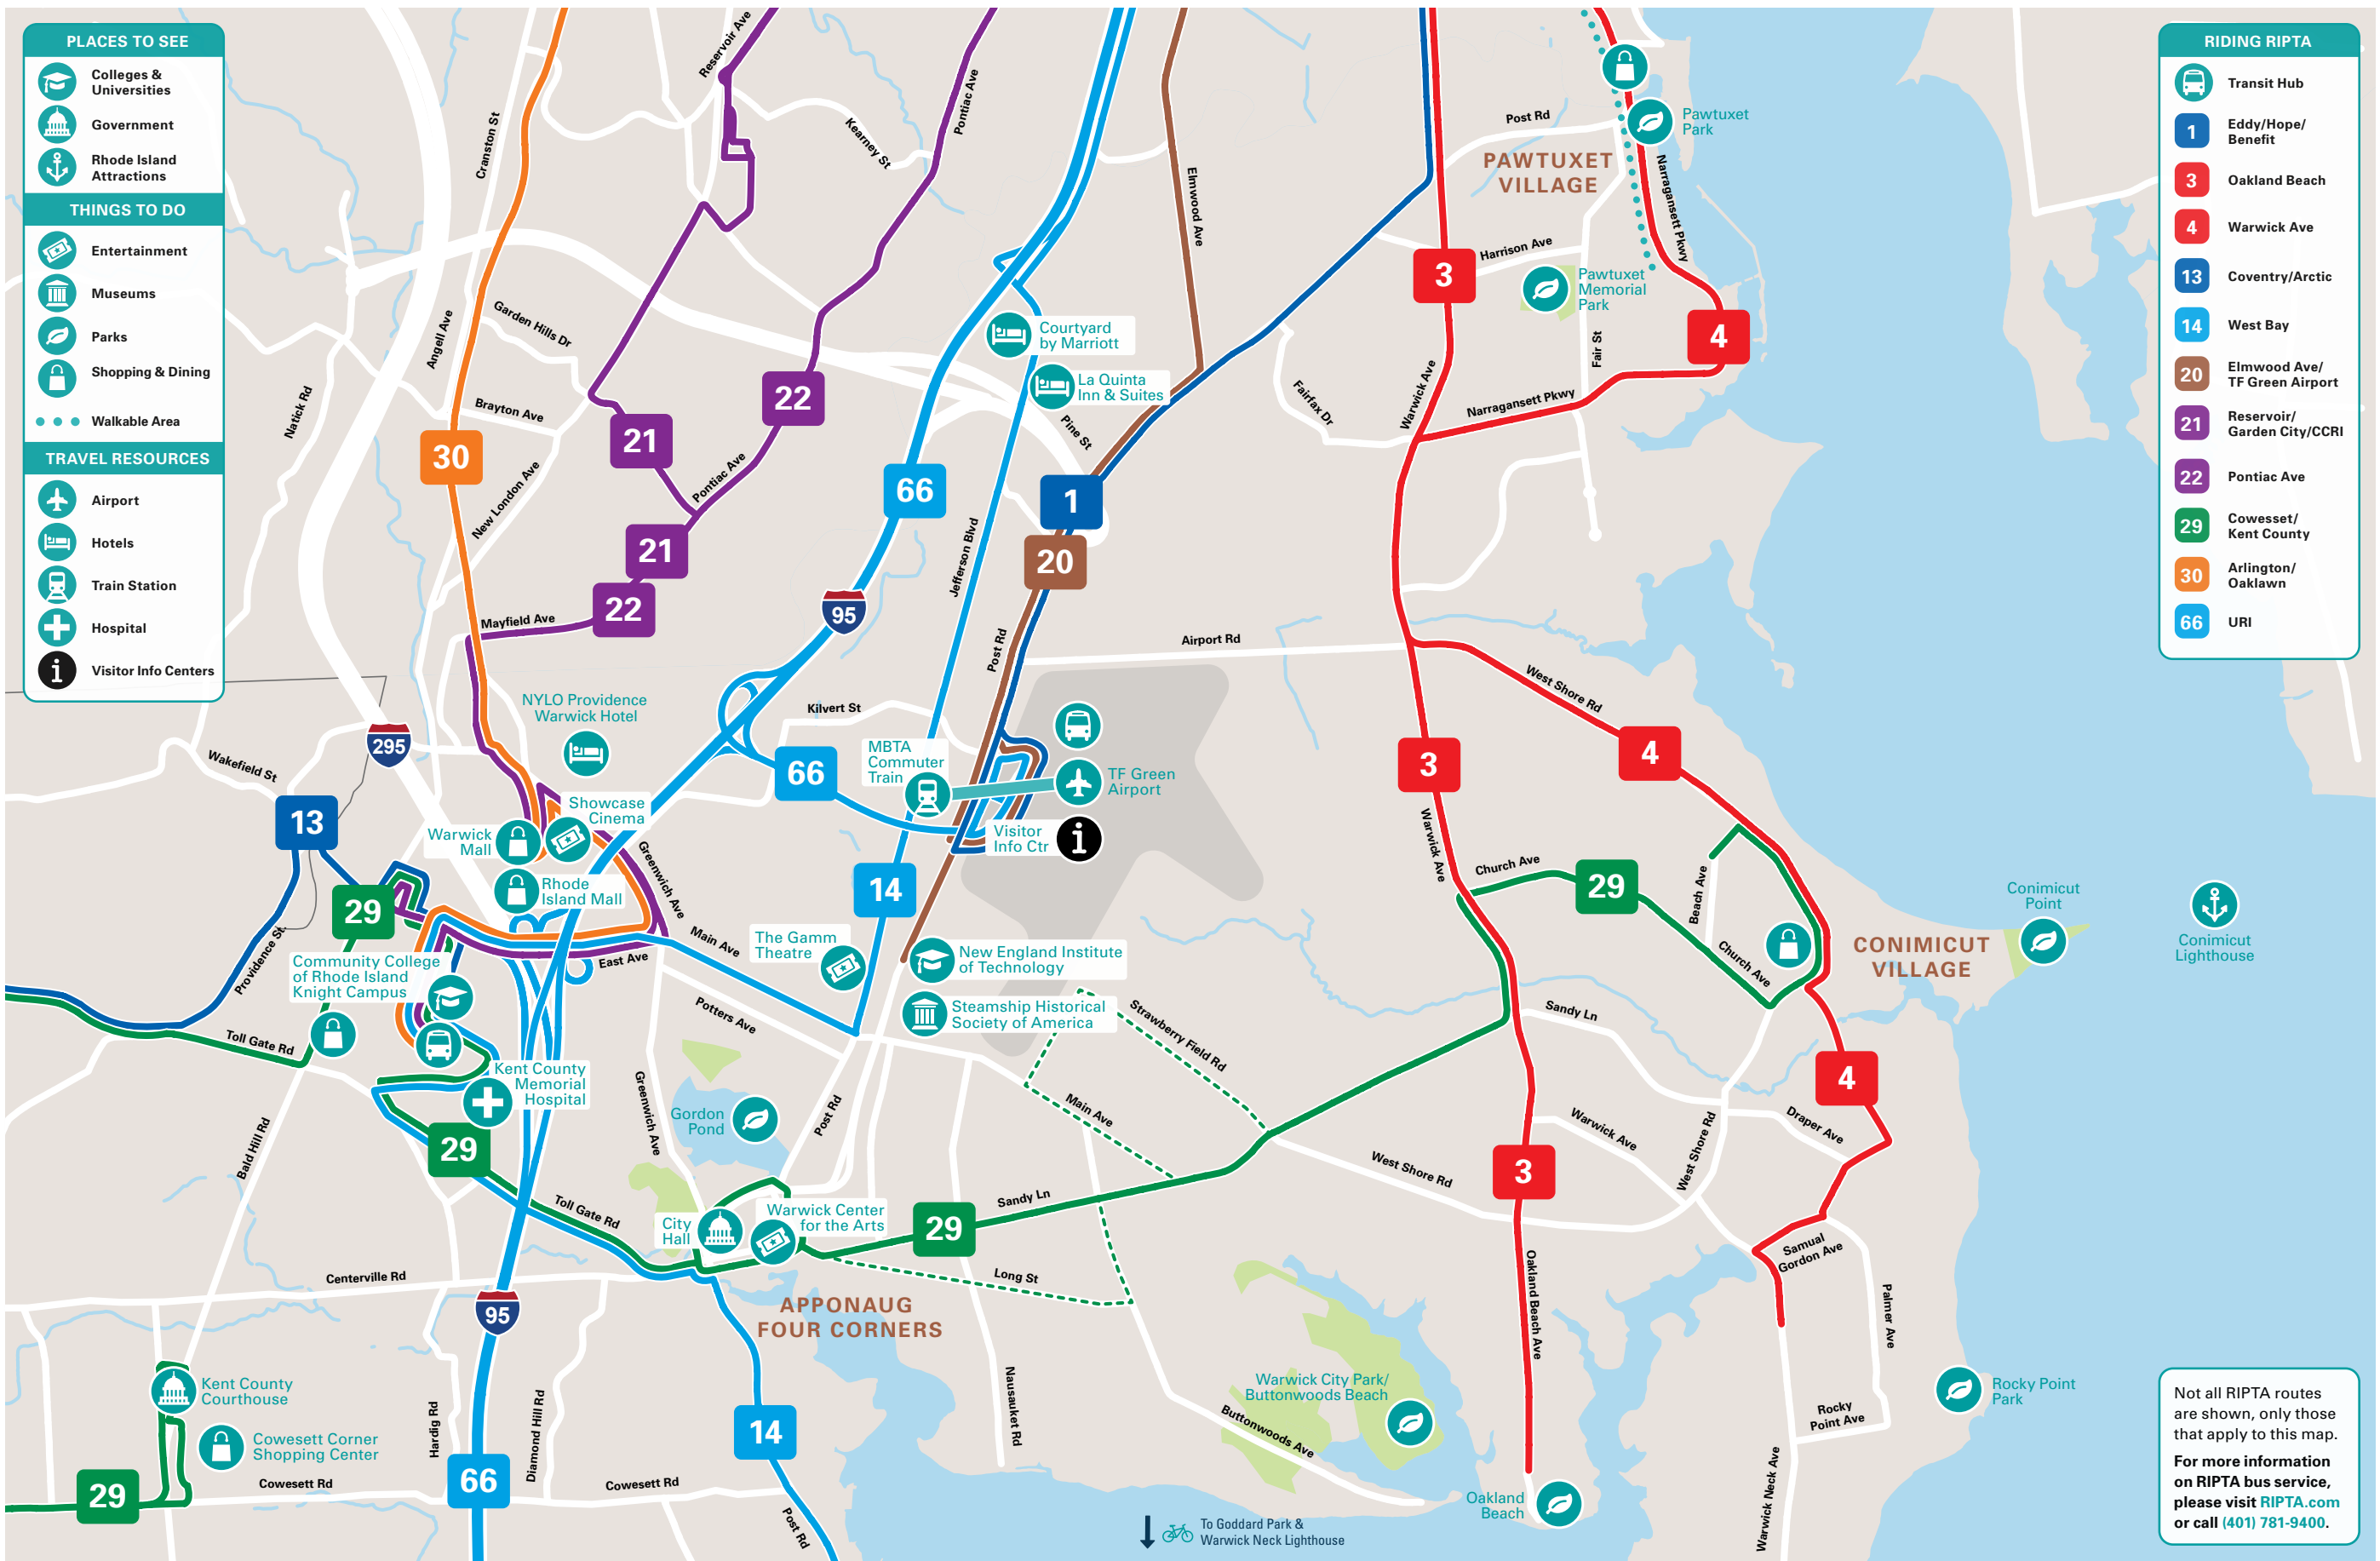

RIDING RIPTA

CCRI-WARWICK	East Ave	21, 29, 66
TF GREEN AIRPORT	Post Rd	1, 14, 20, 66

- ♦ **Direct drop off unavailable**
-  **Destinations accessible by bicycle**
- * **Popular destinations not shown on map**

PLACES TO SEE

- Colleges & Universities
- Government
- Rhode Island Attractions

THINGS TO DO

- Entertainment
- Museums
- Parks
- Shopping & Dining
- Walkable Area

TRAVEL RESOURCES

- Airport
- Hotels
- Train Station
- Hospital
- Visitor Info Centers

RIDING RIPTA

- Transit Hub
- 1 Eddy/Hope/Benefit
- 3 Oakland Beach
- 4 Warwick Ave
- 13 Coventry/Arctic
- 14 West Bay
- 20 Elmwood Ave/TF Green Airport
- 21 Reservoir/Garden City/CCRI
- 22 Pontiac Ave
- 29 Cowesett/Kent County
- 30 Arlington/Oaklawn
- 66 URI

Not all RIPTA routes are shown, only those that apply to this map. For more information on RIPTA bus service, please visit RIPTA.com or call (401) 781-9400.

↓ To Goddard Park & Warwick Neck Lighthouse