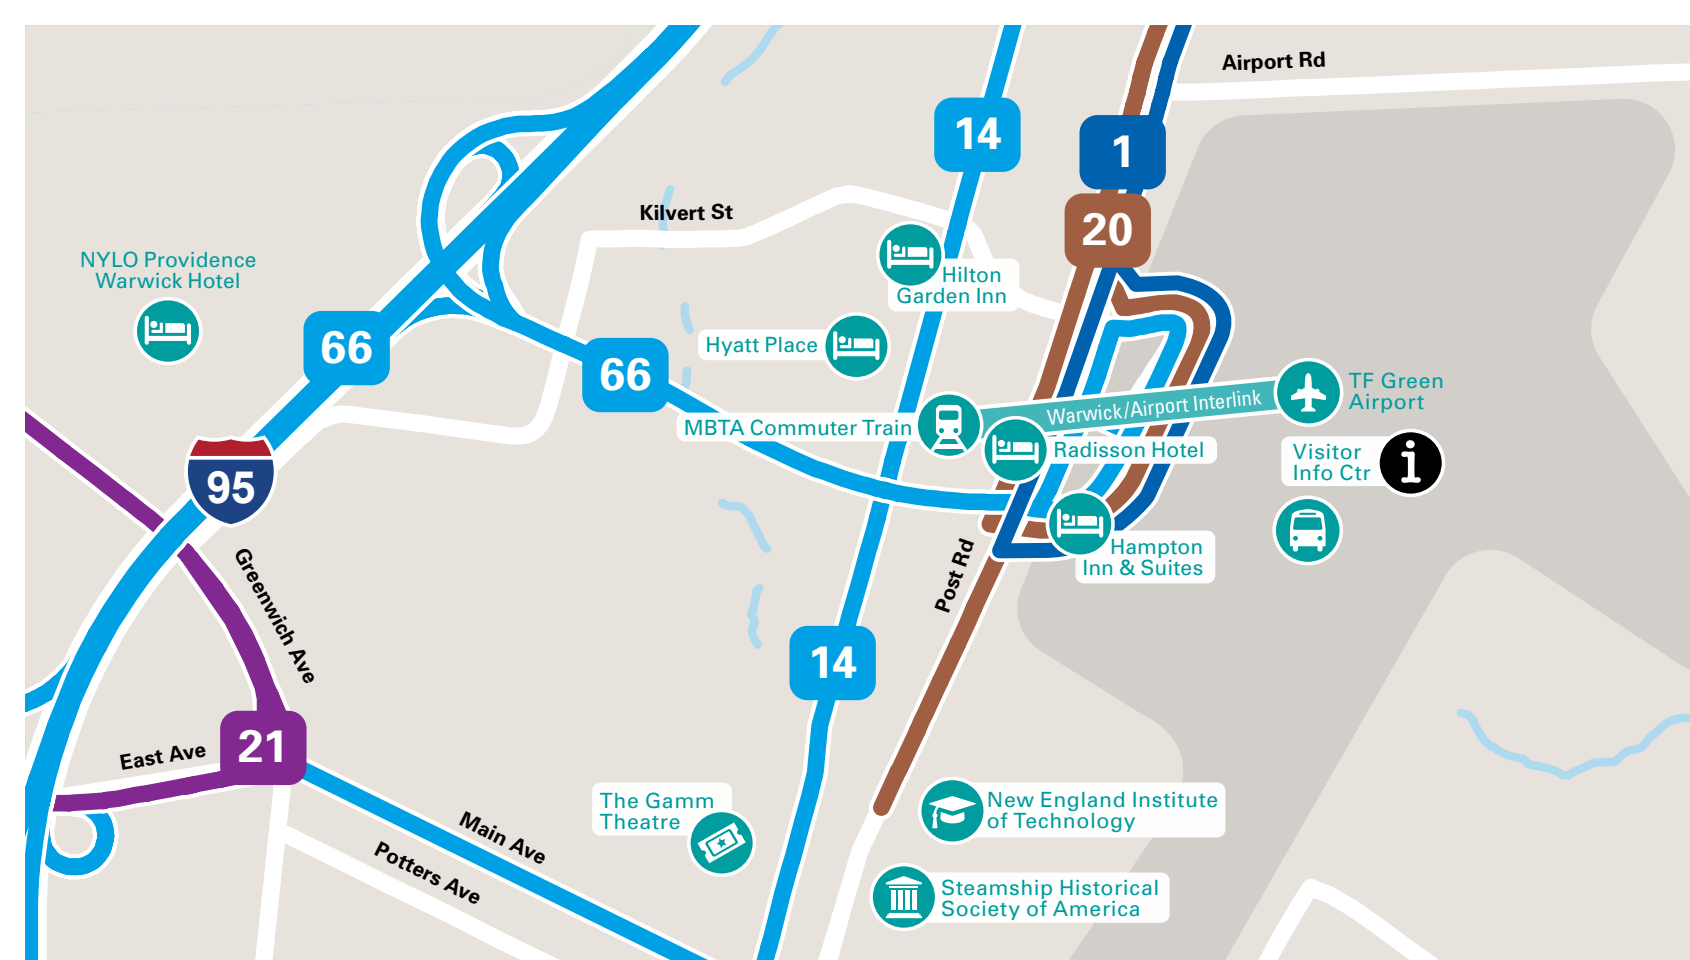

PLACES TO SEE

Destination	Area	Bus #
COLLEGES & UNIVERSITIES		
CCRI-Warwick	East Ave	21, 29, 66
New England Institute of Technology	Post Rd	14, 20
GOVERNMENT		
Kent County Courthouse	Quaker Ln	29
Warwick City Hall	Post Rd	14, 29
RHODE ISLAND ATTRACTIONS		
Conimicut Lighthouse	Narragansett Bay	4, 29
* ♦ Warwick Neck Lighthouse	Warwick Neck Rd	4

GREATER RHODE ISLAND

* Galilee/Narragansett	South County	66
* Newport	Aquidneck	14
* Providence	Capitol	1, 3, 4, 14, 20, 21, 22, 30, 66

THINGS TO DO

ENTERTAINMENT		
The Gamm Theatre	Jefferson Blvd	14
Showcase Cinemas Warwick Mall	Bald Hill Rd	21, 22, 30
Warwick Center for the Arts	Post Rd	14, 29

THINGS TO DO

Destination	Area	Bus #
MUSEUMS		
Steamship Historical Society of America	Post Rd	14, 20
PARKS		
♦ Conimicut Point	Point Ave	4, 29
* ♦ Goddard Park	Ives Rd	14
Gorton Pond	Post Rd	14, 29
Oakland Beach		3
Pawtuxet Memorial Park	Pawtuxet	3, 4
Pawtuxet Park	Pawtuxet	3, 4
♦ Rocky Point Park	Rocky Point Ave	4
♦ Warwick City Park/ Buttonwoods Beach	Buttonwoods Ave	
SHOPPING & DINING		
Apponaug Four Corners	Post Rd	14, 29
Bald Hill Rd/Rte. 2		29
Conimicut Village		4, 29
Cowesett Corner Shopping Center	Bald Hill Rd	29
Rhode Island Mall	Bald Hill Rd	13, 21, 29
Warwick Mall	Bald Hill Rd	21, 22, 30

TRAVEL RESOURCES

AIRPORT		
TF Green Airport	Post Rd	1, 20, 14, 66

TRAVEL RESOURCES

Destination	Area	Bus #
HOTELS		
Courtyard by Marriott	Jefferson Park Rd	14
Hampton Inn & Suites	Post Rd	1, 14, 20, 66
Hilton Garden Inn	Thurber St	14
Hyatt Place	Jefferson Blvd	14
La Quinta Inn & Suites	Jefferson Blvd	14
NYLO Providence Warwick Hotel	Knight St	21
Radisson Hotel	Post Rd	1, 14, 20, 66
TRAIN STATION		
MBTA Commuter Train	Jefferson Blvd	14
HEALTHCARE		
Kent County Memorial Hospital	Toll Gate Rd	14, 29
VISITOR INFORMATION CENTERS		
TF Green Airport Visitor Information Center	Post Rd	1, 20, 14, 66

RIDING RIPTA

CCRI-WARWICK	East Ave	21, 29, 66
TF GREEN AIRPORT	Post Rd	1, 14, 20, 66

- ♦ **Direct drop off unavailable**
- **Destinations accessible by bicycle**
- **Popular destinations not shown on map**