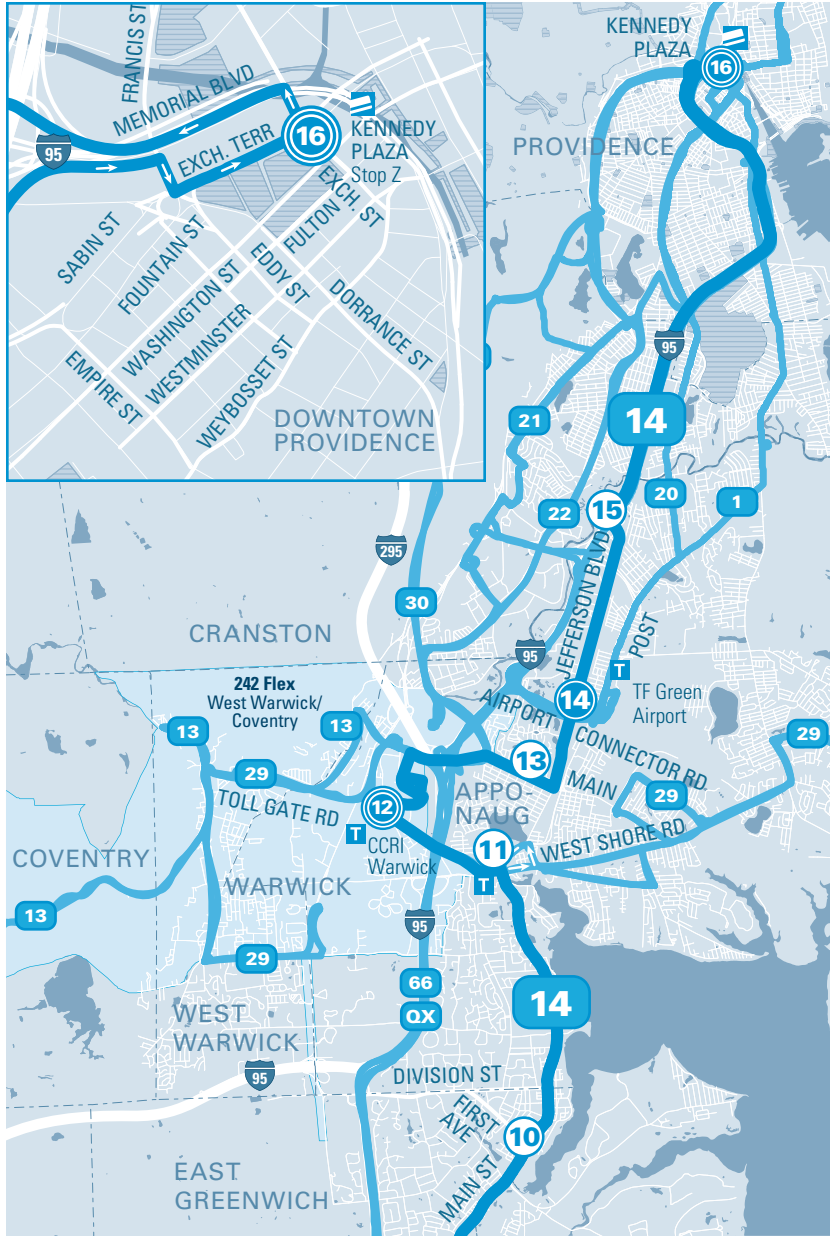

1	2	3	4	5	6	7	8	9	10	11	12	13	14	15	16	
Timepoint Stops	Salt Pond Plaza Narragansett	Narragansett Beach	Rt. 1A & Bonnet Shores Rd.	NEWPORT GATEWAY CENTER	Jamestown Ferry Landing	Rte. 1A & 138 Park-n-Ride	Brown & Phillips (Wickford)	Kohl's at Gate Rd.	Post & Frenchtown	First & Main	Apponaug	CCRI WARWICK	Greenwood Community Church (Park-n-Ride)	WARWICK INTERLINK/ T.F. GREEN AIRPORT	Jefferson & I-95	KENNEDY PLAZA Stop Z	
	14, 69, 203 Flex			HUB		64						13, 21, 22, 29, 30, 66		1, 20		HUB	
MONDAY TO FRIDAY	AM	5:30	5:39	5:46	4:31	4:42	4:52	4:59	5:08	5:13	5:18	5:27	5:33	5:40	5:44	5:55	
		.....	.....	.....	6:24	6:35	6:45	6:52	7:01	7:06	7:11	7:20	7:27	7:32	7:36	7:40	7:55
		7:23	7:32	7:39	.....	8:25	8:36	8:46	8:53	9:02	9:07	9:12	9:21	9:28	9:37	9:41	9:55
	PM	9:23	9:32	9:39	.....	.....	9:45	9:52	10:01	10:06	10:11	10:20	10:27	.....	10:36	10:40	10:55
		.....	.....	.....	10:25	10:36	10:46	10:53	11:02	11:07	11:12	11:21	11:28	.....	11:37	11:41	11:55
		11:23	11:32	11:39	.....	.....	11:45	11:52	12:01	12:06	12:11	12:20	12:27	.....	12:36	12:40	12:55
.....	.....	.....	12:25	12:36	12:46	12:53	1:02	1:07	1:12	1:21	1:28	.....	1:37	1:41	1:55		
1:23	1:32	1:39	.....	.....	1:45	1:52	2:01	2:06	2:11	2:20	2:27	.....	2:36	2:40	2:55		
3:16	3:25	3:32	.....	.....	3:38	3:45	3:54	3:59	4:04	4:13	4:21	.....	4:33	4:37	4:55		
.....	.....	.....	.....	.....	4:17	4:28	4:38	4:45	4:54	4:59	5:04	5:13	.....	5:33	5:37	5:55	
5:27	5:36	5:43	.....	.....	.....	5:49	5:56	6:05	6:10	6:15	6:24	6:31	.....	6:39	6:43	6:55