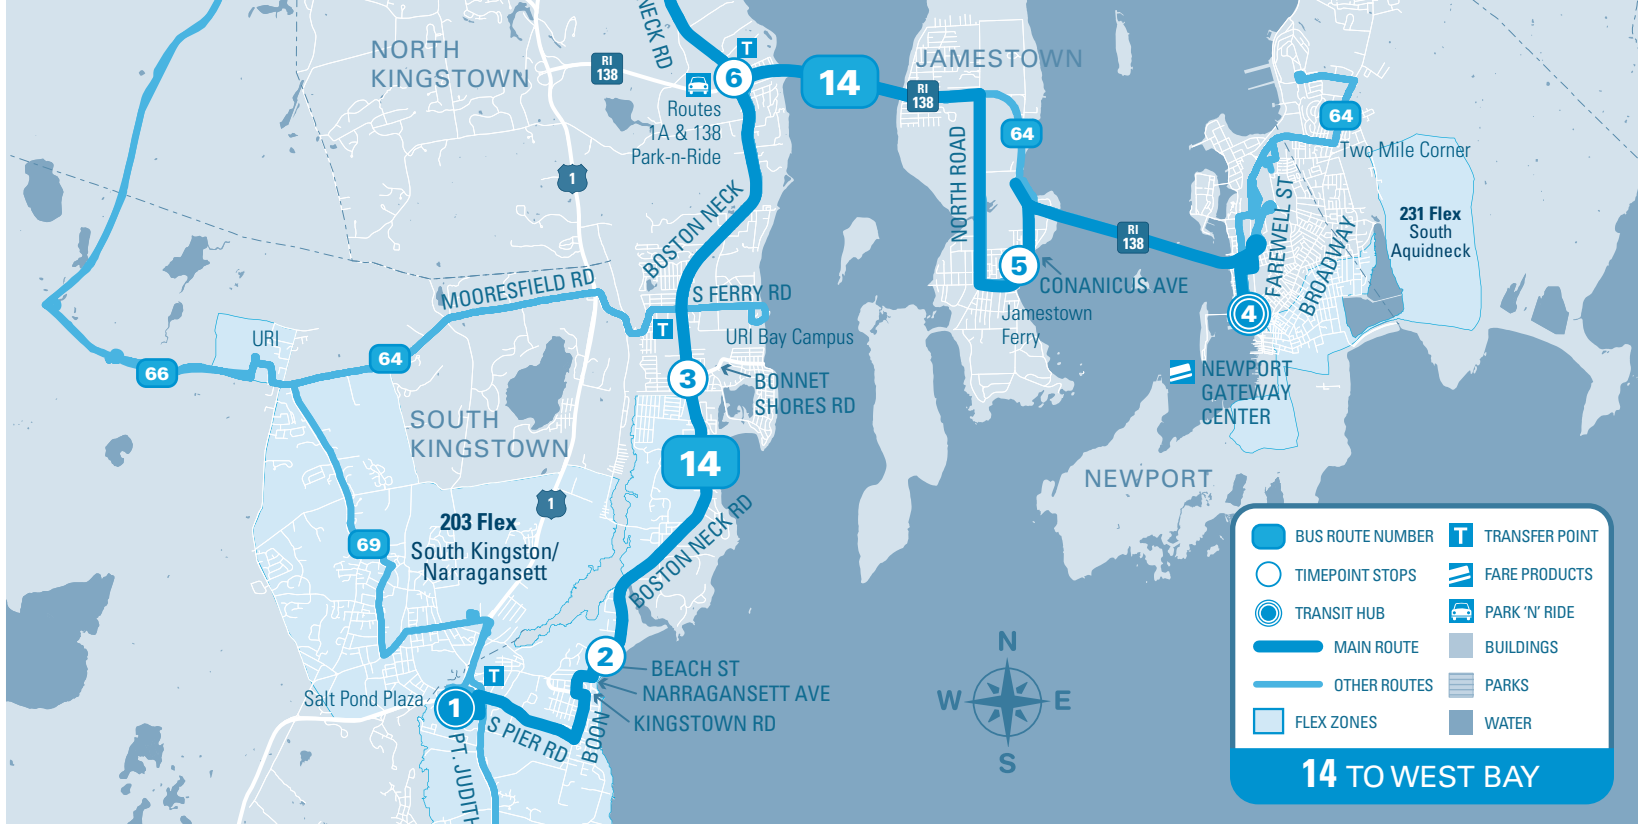

16	15	14	13	12	11	10	9	8	7	6	5	4	3	2	1
Timepoint Stops		KENNEDY PLAZA Stop Z	Jefferson & I-95	WARWICK INTERLINK/T.F. GREEN AIRPORT	Greenwood Community Church (Park-n-Ride)	CCRI WARWICK	Apponaug	First & Main	Post & Frenchtown	Kohl's at Gate Rd.	Brown & Phillips (Wickford)	Rte. 1A & 138 Park-n-Ride	Jamestown Ferry Landing	NEWPORT GATEWAY CENTER	Rt. 1A & Bonnet Shores Rd.	Narragansett Beach	Salt Pond Plaza Narragansett
		HUB		1,20		13, 21, 22, 29, 30, 66						64		HUB			14, 69, 203Flex
MONDAY TO FRIDAY	AM	5:10	5:22	5:26	.....	5:33	5:39	5:48	5:53	5:58	6:07	6:13	.....	7:34	6:20	6:27	6:36
		6:10	6:22	6:26	.....	6:33	6:39	6:48	6:53	6:58	7:07	7:13	.....	.....	.....	.....	.....
		7:10	7:24	7:28	.....	7:37	7:44	7:53	7:58	8:03	8:12	8:18	.....	.....	8:25	8:32	8:41
		8:10	8:24	8:28	.....	8:37	8:44	8:53	8:58	9:03	9:12	9:18	9:29	9:39	.....	.....	.....
		9:10	9:24	9:28	.....	9:37	9:44	9:53	9:58	10:03	10:12	10:18	.....	.....	10:25	10:32	10:41
		10:10	10:24	10:28	.....	10:37	10:44	10:53	10:58	11:03	11:12	11:18	11:29	11:39	.....	.....	.....
	PM	11:10	11:24	11:28	.....	11:37	11:44	11:53	11:58	12:03	12:12	12:18	.....	.....	12:25	12:32	12:41
		12:10	12:24	12:28	.....	12:37	12:44	12:53	12:58	1:03	1:12	1:18	1:29	1:39	.....	.....	.....
		1:10	1:24	1:28	.....	1:37	1:44	1:53	1:58	2:03	2:12	2:18	.....	.....	2:25	2:32	2:41
		2:10	2:24	2:28	.....	2:37	2:44	2:53	2:58	3:03	3:12	3:18	3:29	3:39	.....	.....	.....
		3:10	3:24	3:28	.....	3:37	3:44	3:53	3:58	4:03	4:12	4:18	.....	.....	4:25	4:32	4:41
		4:10	4:24	4:28	4:34	4:40	4:48	4:57	5:02	5:07	5:16	5:22	5:33	5:43	.....	.....	.....
	5:10	5:24	5:28	.....	5:40	5:48	5:57	6:02	6:07	6:16	6:22	.....	.....	6:29	6:36	6:45	
	6:10	6:22	6:26	.....	6:34	6:41	6:50	6:55	7:00	7:09	7:15	7:26	7:36	.....	.....	.....	
	7:10	7:22	7:26	.....	7:34	7:41	7:50	7:55	8:00	8:09	8:15	8:26	8:36	.....	.....	.....