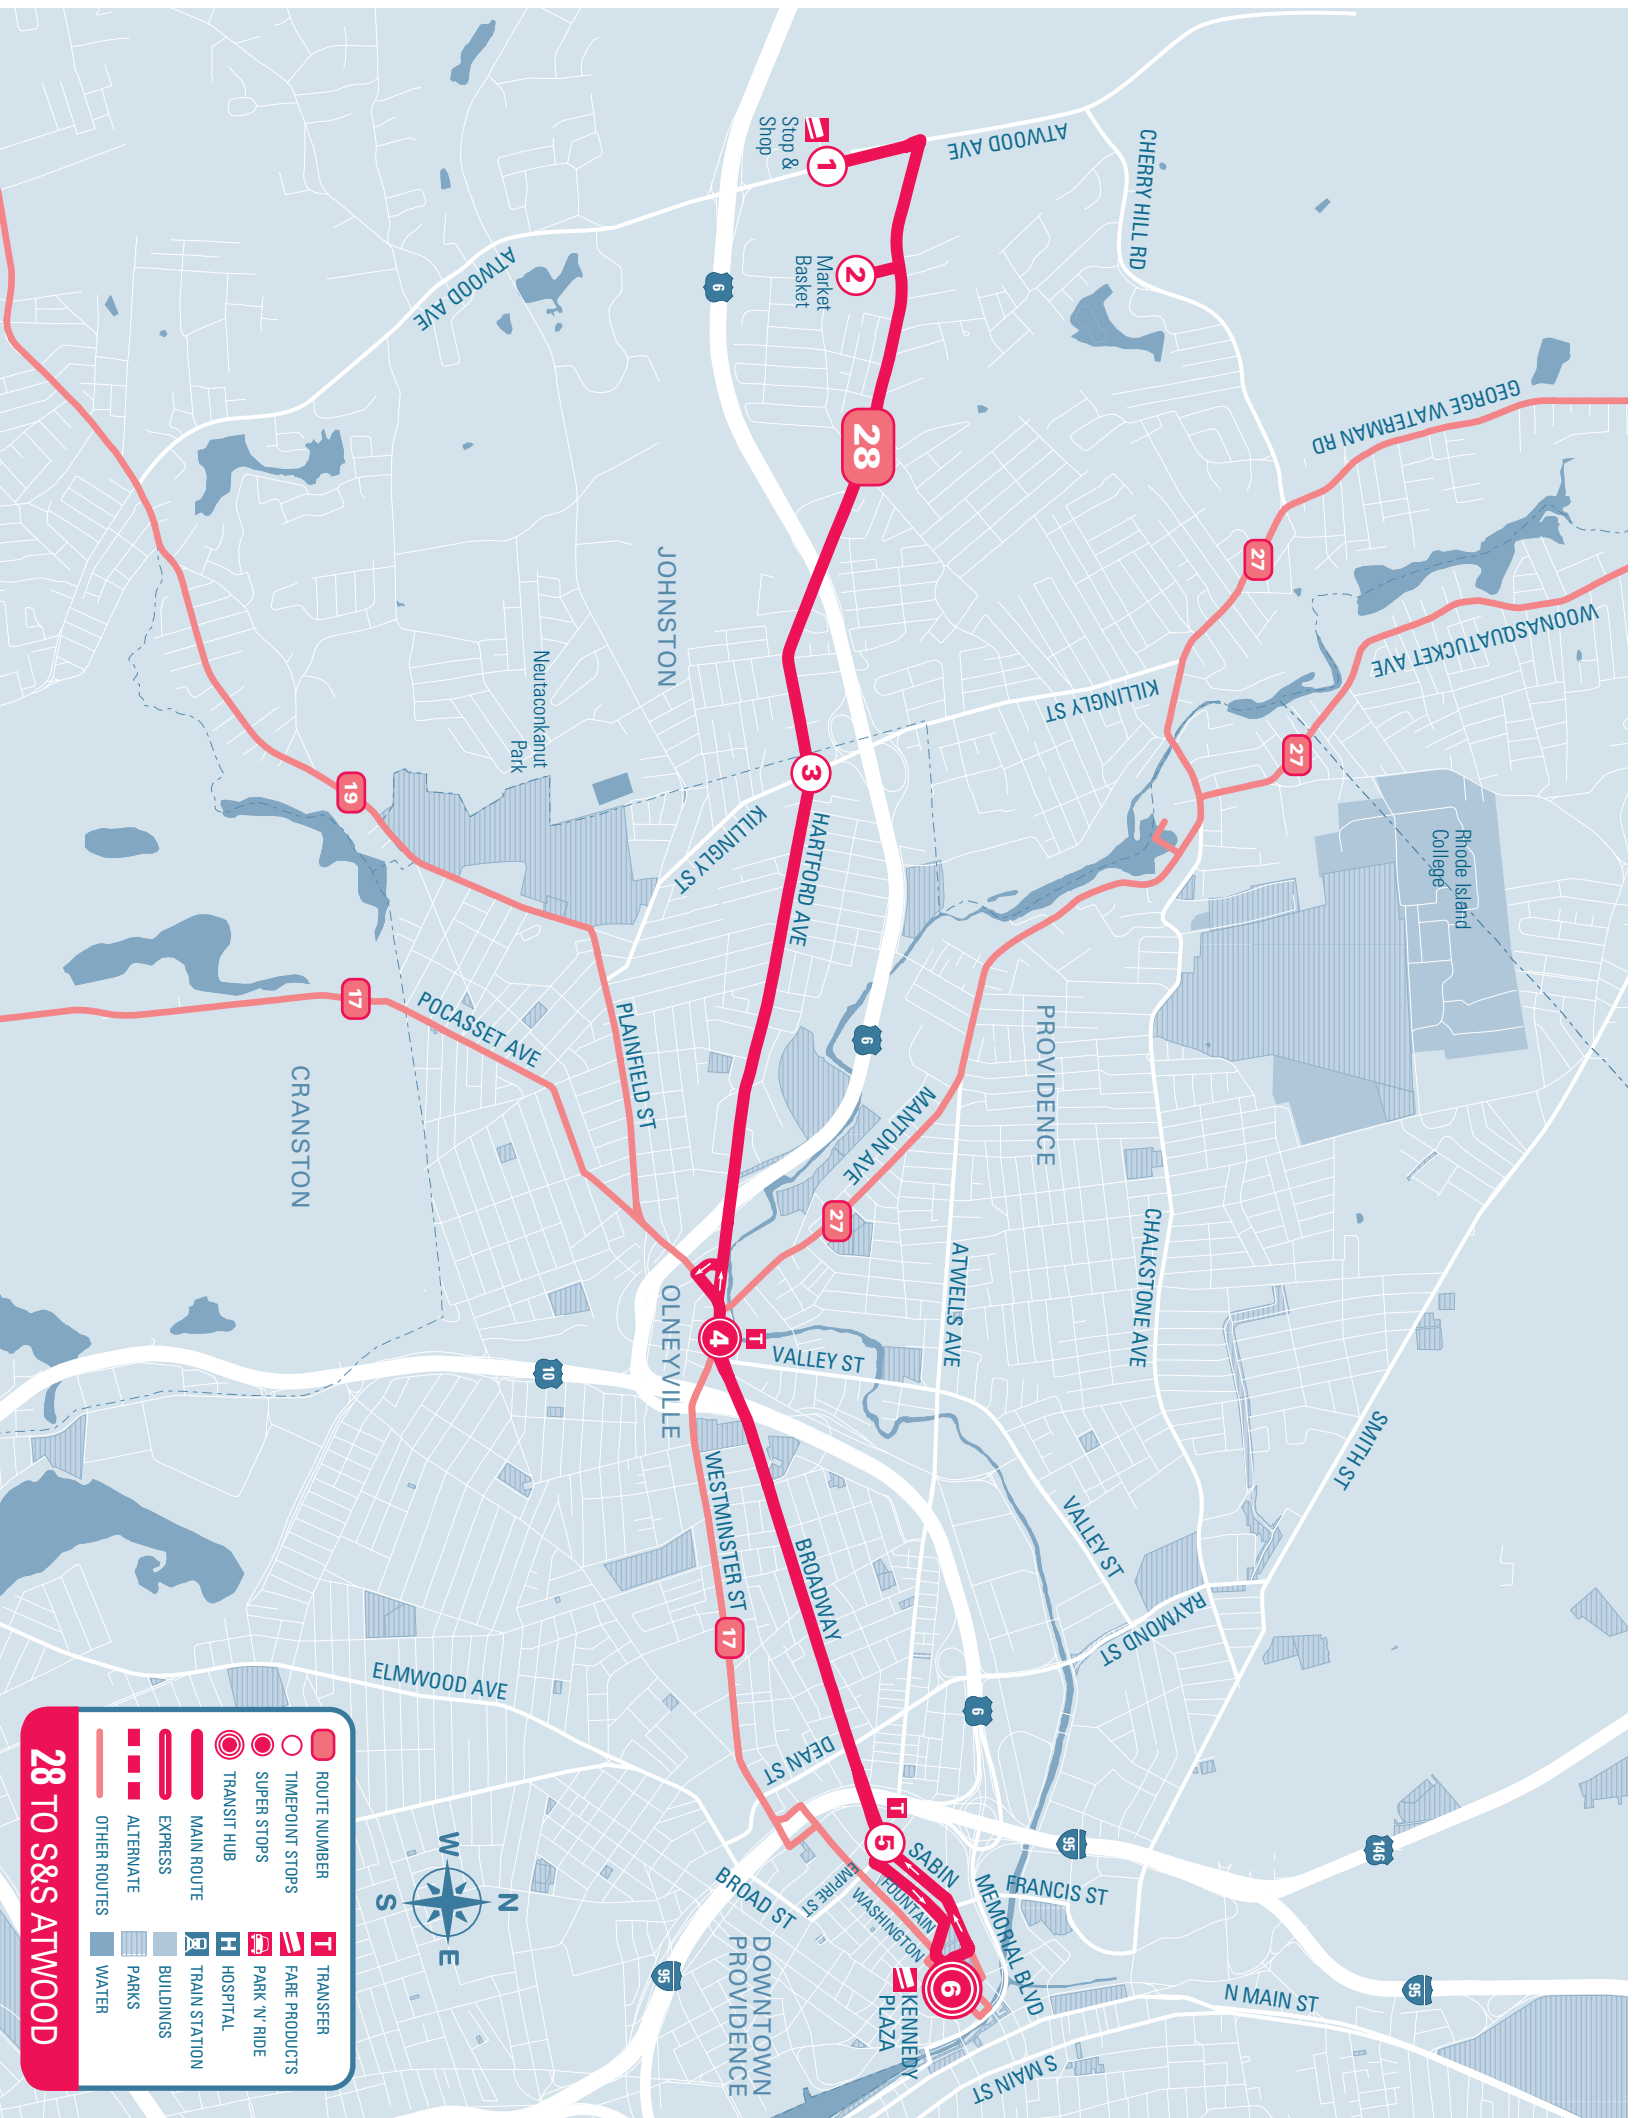

RIPTA Cash Fares* (Farebox)

- Full Fare • Tarifa Básica.....$2.00
- Children under 5 ride free when accompanied by an adult.
- Children 12 years of age and under must be accompanied by an adult.

RIPTA Wave Fares

Wave is RIPTA's smart fare collection system. It's a convenient way for passengers to ride RIPTA with either a smart card or their smart phone.

1. Full Fare (1 hour of unlimited rides) • Tarifa Básica (1 hora de viajes limitados) $2.00
   - Day Pass • Pase de Día $6.00
   - Monthly Pass • Pase Mensual $70.00
   - Route 24L • Ruta 24L $4.00
2. Visit RIPTA.com/wave for more information.

Holidays

RIPTA will operate Sunday / Holiday service on the following days:

- New Year's Day
- Dr. Martin Luther King, Jr. Day
- Memorial Day 1
- Independence Day
- Victory Day
- Labor Day
- Columbus Day
- Veterans Day
- Thanksgiving Day
- Christmas Day

RIPTA offers a Reduced Fare Bus Pass Program for Seniors, People with Disabilities, and Medicare Card Holders. Please visit RIPTA.com for details.

RIPTA ofrece un Pase de Tarifa Reducida a los Adultos Mayores, Personas con Discapacidades y cualquier persona con una Tarjeta de Identificación de Medicare. Para más información, visite RIPTA.com.

Bus Schedule Information

Para información llame:

401-781-9400

TTY: 711 or 800-745-5555

RIPTA.com

*Subject to change

MONDAY TO FRIDAY

Timepoint Stops	AM						PM						
	6	5	4	3	2	1	6	5	4	3	2	1	
KENNEDY PLAZA	6:00	6:20	6:40	7:00	7:20	7:40	8:00	8:20	8:40	9:00	9:20	9:40	10:00
Stop W	6:03	6:23	6:43	7:04	7:24	7:44	8:04	8:24	8:44	9:04	9:24	9:44	10:04
Sabin & Empire	6:09	6:29	6:49	7:11	7:31	7:51	8:11	8:31	8:51	9:11	9:31	9:51	10:11
OLNEYVILLE SQUARE	6:15	6:35	6:55	7:17	7:37	7:57	8:17	8:37	8:57	9:17	9:37	9:57	10:17
Hartford & Killingly	6:19	6:39	6:59	7:21	7:41	8:01	8:21	8:41	9:01	9:21	9:41	10:01	10:21
Market Basket (Johnston)	6:23	6:43	7:03	7:26	7:46	8:06	8:26	8:46	9:06	9:26	9:46	10:06	10:26
Stop & Shop Atwood	6:26	6:46	7:06	7:29	7:49	8:09	8:29	8:49	9:09	9:29	9:49	10:09	10:29
TRANSFER	12:00	12:40	1:00	1:20	1:40	2:00	2:20	2:40	3:00	3:20	3:40	4:00	4:20

(a) Trip operates when Providence Schools are in session

SATURDAY

Timepoint Stops	AM						PM						
	6	5	4	3	2	1	6	5	4	3	2	1	
KENNEDY PLAZA	6:20	6:58	7:36	8:14	8:52	9:30	10:08	10:46	11:24	12:02	12:40	1:18	1:56
Stop W	6:24	7:02	7:40	8:18	8:56	9:34	10:12	10:50	11:28	12:06	12:44	1:22	2:00
Sabin & Empire	6:31	7:09	7:47	8:25	9:03	9:41	10:19	10:57	11:35	12:13	12:51	1:29	2:07
OLNEYVILLE SQUARE	6:37	7:15	7:53	8:31	9:09	9:47	10:25	11:03	11:41	12:19	12:57	1:35	2:13
Hartford & Killingly	6:41	7:19	7:57	8:35	9:13	9:51	10:29	11:07	11:45	12:23	1:01	1:39	2:17
Market Basket (Johnston)	6:46	7:24	8:02	8:40	9:18	9:56	10:34	11:12	11:50	12:28	1:06	1:44	2:22
Stop & Shop Atwood	6:49	7:27	8:05	8:43	9:21	9:59	10:37	11:15	11:53	12:31	1:09	1:47	2:25
TRANSFER	6:20	6:58	7:36	8:14	8:52	9:30	10:08	10:46	11:24	12:02	12:40	1:18	1:56

SUNDAY/HOLIDAY

Timepoint Stops	AM						PM						
	6	5	4	3	2	1	6	5	4	3	2	1	
KENNEDY PLAZA	7:55	8:45	9:35	10:25	11:15	12:05	12:55	1:45	2:35	3:25	4:15	5:05	5:55
Stop W	7:58	8:48	9:38	10:28	11:18	12:08	12:58	1:48	2:38	3:28	4:18	5:08	5:58
Sabin & Empire	8:05	8:55	9:45	10:35	11:25	12:15	1:05	1:55	2:45	3:35	4:25	5:15	6:05
OLNEYVILLE SQUARE	8:11	9:01	9:51	10:41	11:31	12:21	1:11	2:01	2:51	3:41	4:31	5:21	6:11
Hartford & Killingly	8:15	9:05	9:55	10:45	11:35	12:25	1:15	2:05	2:55	3:45	4:35	5:25	6:15
Market Basket (Johnston)	8:19	9:09	9:59	10:49	11:39	12:29	1:19	2:09	2:59	3:49	4:39	5:29	6:19
Stop & Shop Atwood	8:24	9:14	10:04	10:94	11:84	12:74	1:64	2:54	3:44	4:34	5:24	6:14	7:04
TRANSFER	7:55	8:45	9:35	10:25	11:15	12:05	12:55	1:45	2:35	3:25	4:15	5:05	5:55