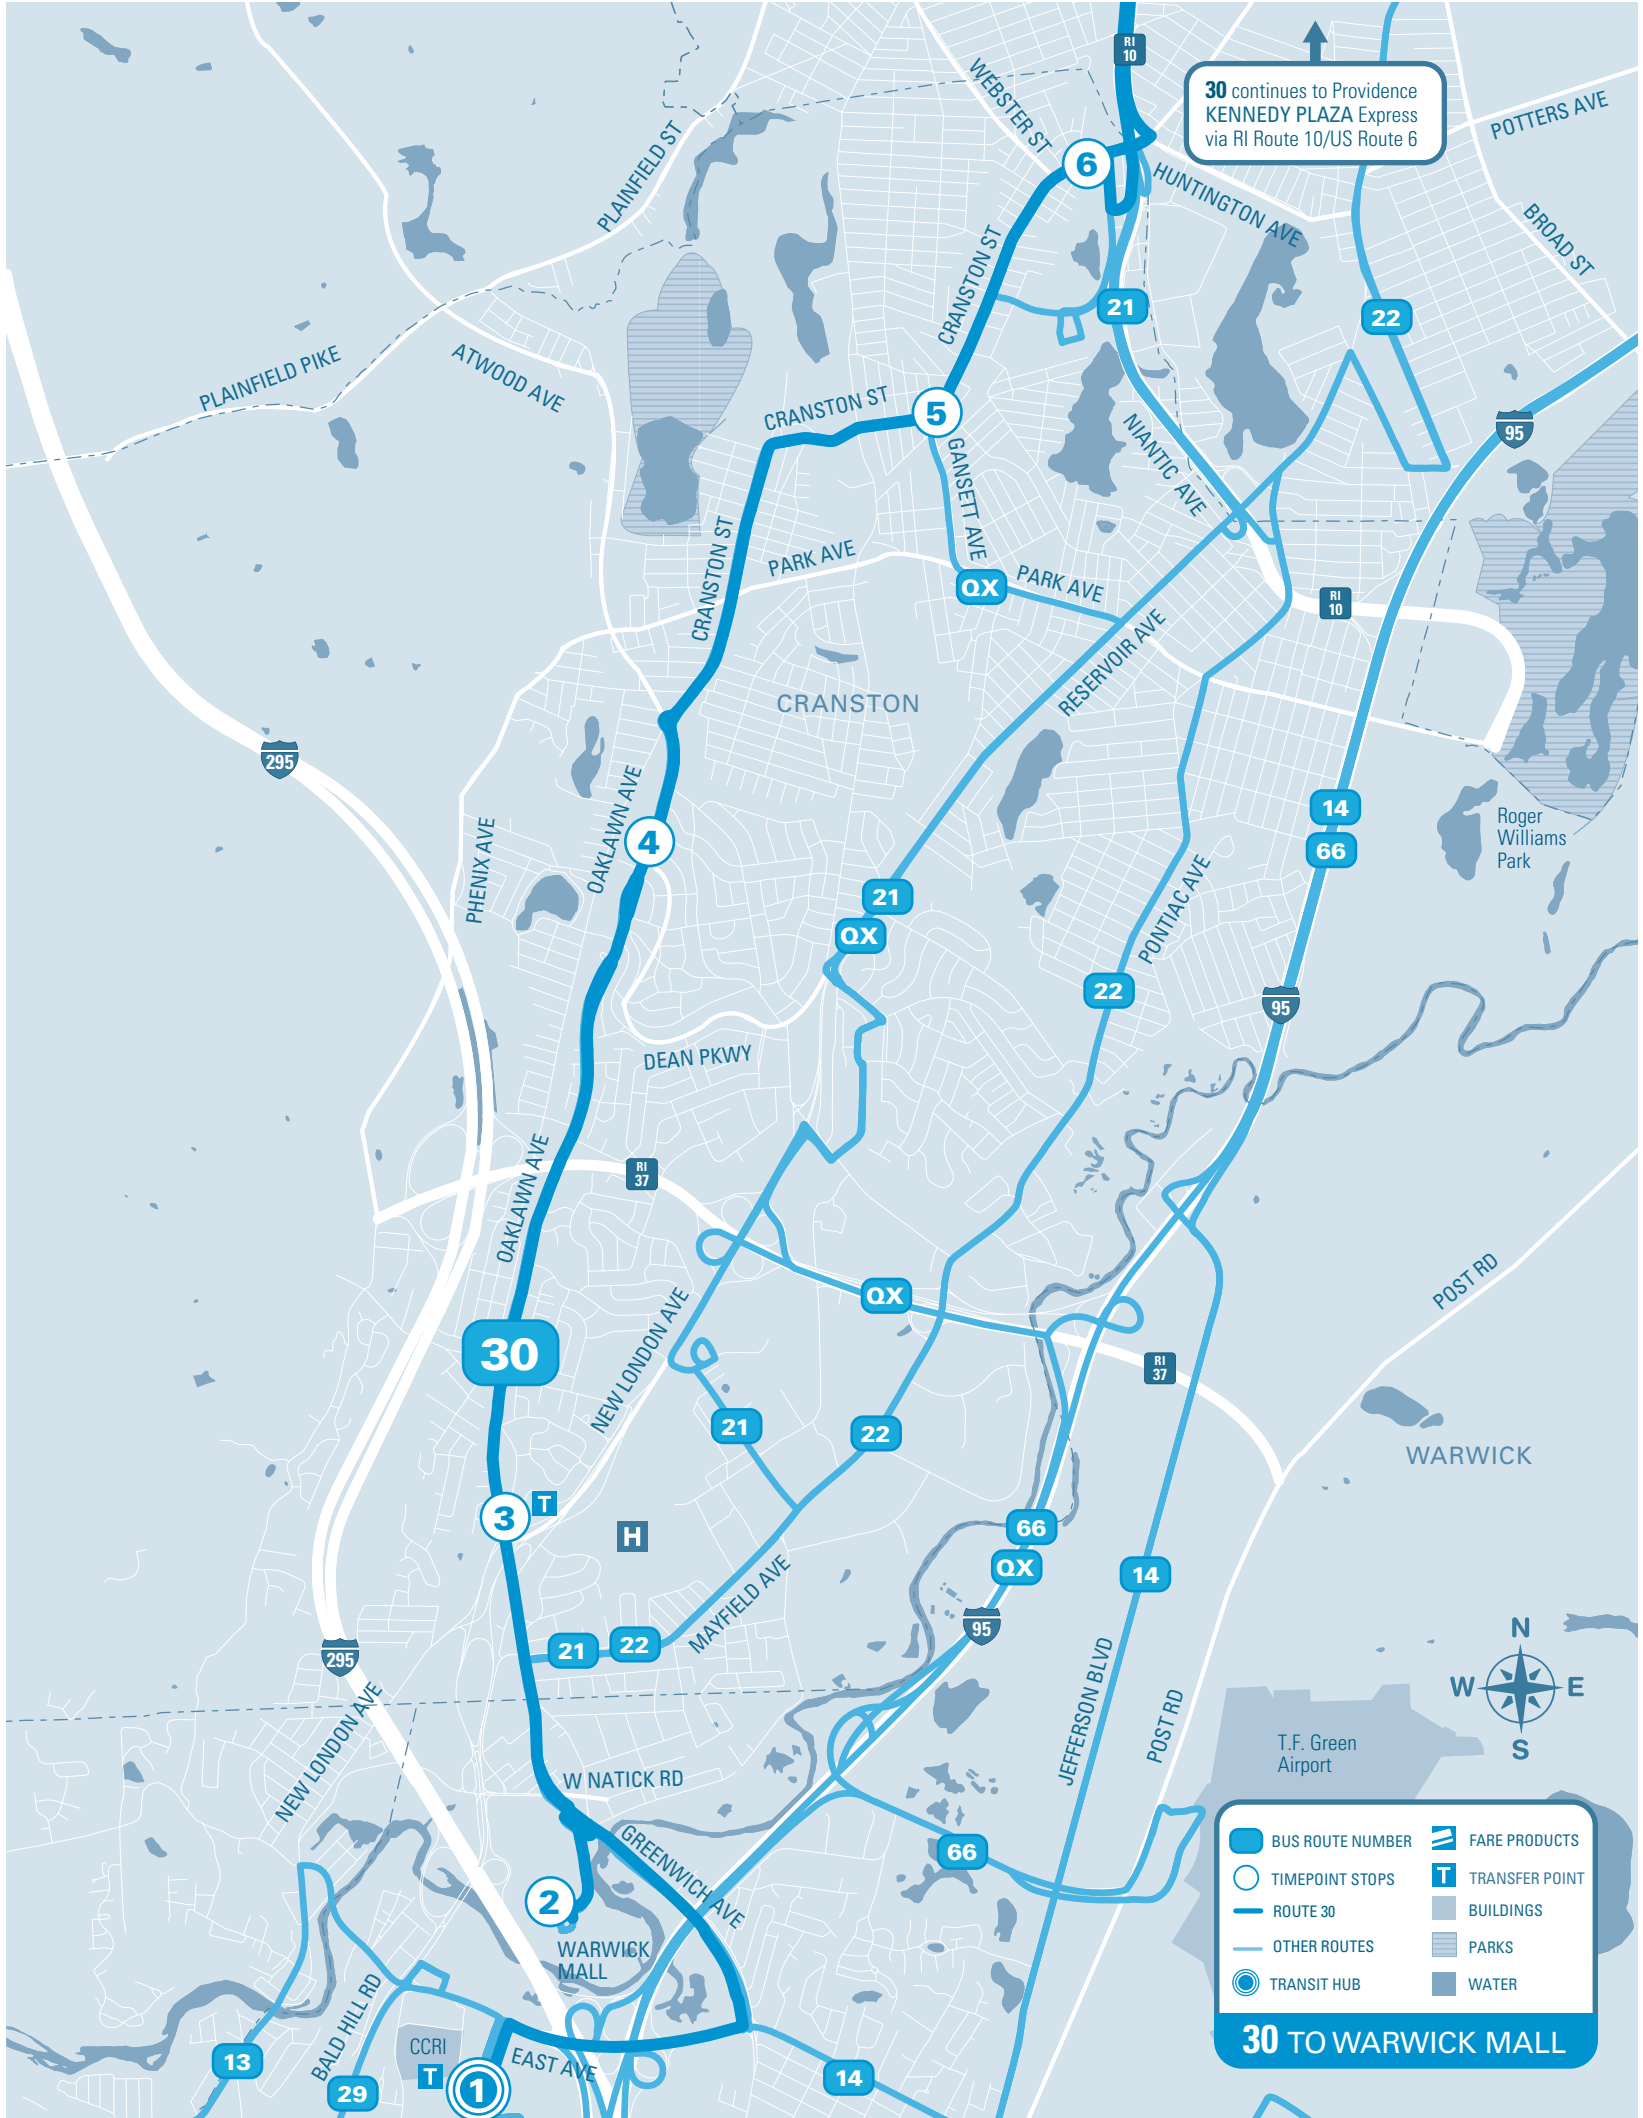

7	6	5	4	3	2	1
Timepoint Stops		KENNEDY PLAZA Stop C	Cranston & Webster	Cranston & Gansett	Oaklawn & Dean	Oaklawn & New London	Warwick Mall	CCRI WARWICK
TRANSFER		HUB						HUB
MONDAY TO FRIDAY	AM	5:40	5:48	5:51	5:57	6:01	6:05	6:11
		6:30	6:38	6:41	6:47	6:51	6:55	7:01
		7:20	7:29	7:32	7:39	7:43	7:48	7:54
		8:10	8:19	8:22	8:29	8:33	8:38	8:44
		9:00	9:09	9:12	9:19	9:23	9:28	9:34
		9:50	9:59	10:02	10:09	10:13	10:18	10:24
		10:40	10:49	10:52	10:59	11:03	11:08	11:14
		11:30	11:39	11:42	11:49	11:53	11:58	12:04
	PM	12:20	12:29	12:32	12:39	12:43	12:48	12:54
		1:10	1:21	1:24	1:32	1:37	1:42	1:48
	2:00	2:11	2:14	2:22	2:27	2:32	2:38	
	2:50	3:01	3:04	3:12	3:17	3:22	3:28	
	3:40	3:51	3:54	4:02	4:07	4:12	4:18	
	4:30	4:41	4:44	4:52	4:57	5:02	5:08	
	5:20	5:31	5:34	5:42	5:47	5:52	5:58	
	6:10	6:19	6:22	6:29	6:33	6:37	6:43	
	6:55	7:04	7:07	7:14	7:18	7:22	7:28	
	7:40	7:49	7:52	7:59	8:03	8:07	8:13	
	8:25	8:34	8:37	8:44	8:48	8:52	8:58	
	9:10	9:19	9:22	9:29	9:33	9:37	9:43	

		7	6	5	4	3	2	1
Timepoint Stops		KENNEDY PLAZA Stop C	Cranston & Webster	Cranston & Gansett	Oaklawn & Dean	Oaklawn & New London	Warwick Mall	CCRI WARWICK
TRANSFER		HUB						HUB
SATURDAY	AM	6:10	6:20	6:23	6:30	6:35	6:41	6:47
		7:00	7:10	7:13	7:20	7:25	7:31	7:37
		7:50	8:00	8:03	8:10	8:15	8:21	8:27
		8:40	8:50	8:53	9:00	9:05	9:11	9:17
		9:30	9:40	9:43	9:50	9:55	10:01	10:07
		10:20	10:30	10:33	10:40	10:45	10:51	10:57
		11:10	11:20	11:23	11:30	11:35	11:41	11:47
	PM	12:00	12:10	12:13	12:20	12:25	12:31	12:37
		12:50	1:00	1:03	1:10	1:15	1:21	1:27
		1:40	1:50	1:53	2:00	2:05	2:11	2:17
	2:30	2:40	2:43	2:50	2:55	3:01	3:07	
	3:20	3:30	3:33	3:40	3:45	3:51	3:57	
	4:10	4:20	4:23	4:30	4:35	4:41	4:47	
	5:00	5:10	5:13	5:20	5:25	5:31	5:37	
	5:50	6:00	6:03	6:10	6:15	6:21	6:27	
	6:40	6:50	6:53	7:00	7:05	7:11	7:17	
	7:30	7:40	7:43	7:50	7:55	8:01	8:07	
	8:20	8:30	8:33	8:40	8:45	8:51	8:57	
	9:10	9:20	9:23	9:30	9:35	9:41	9:47	
	10:00	10:10	10:13	10:20	10:25	10:31	10:37	
	10:50	11:00	11:03	11:10	11:15	11:21	11:27	

		7	6	5	4	3	2	1
Timepoint Stops		KENNEDY PLAZA Stop C	Cranston & Webster	Cranston & Gansett	Oaklawn & Dean	Oaklawn & New London	Warwick Mall	CCRI WARWICK
TRANSFER		HUB						HUB
SUNDAY/HOLIDAY	AM	7:15	7:24	7:27	7:33	7:37	7:42	7:48
		8:00	8:09	8:12	8:18	8:22	8:27	8:33
		8:50	8:59	9:02	9:08	9:12	9:17	9:23
		9:40	9:49	9:52	9:58	10:02	10:07	10:13
		10:30	10:39	10:42	10:48	10:52	10:57	11:03
		11:20	11:29	11:32	11:38	11:42	11:47	11:53
	PM	12:10	12:19	12:22	12:28	12:32	12:37	12:43
		1:00	1:09	1:12	1:18	1:22	1:27	1:33
		1:50	1:59	2:02	2:08	2:12	2:17	2:23
		2:40	2:49	2:52	2:58	3:02	3:07	3:13
	3:30	3:39	3:42	3:48	3:52	3:57	4:03	
	4:20	4:29	4:32	4:38	4:42	4:47	4:53	
	5:10	5:19	5:22	5:28	5:32	5:37	5:43	
	6:00	6:09	6:12	6:18	6:22	6:27	6:33	
	6:50	6:59	7:02	7:08	7:12	7:17	7:23	
	7:40	7:49	7:52	7:58	8:02	8:07	8:13	
	8:30	8:39	8:42	8:48	8:52	8:57	9:03	
	9:20	9:29	9:32	9:38	9:42	9:47	9:53	

Say Hello to a New Way to Ride RIPTA!
¡Saluda a una nueva forma de viajar en RIPTA!

CARD/TARJETA

APP

RIDE/VIAJAR

ripta.com/wave

Download on the App Store | GET IT ON Google Play