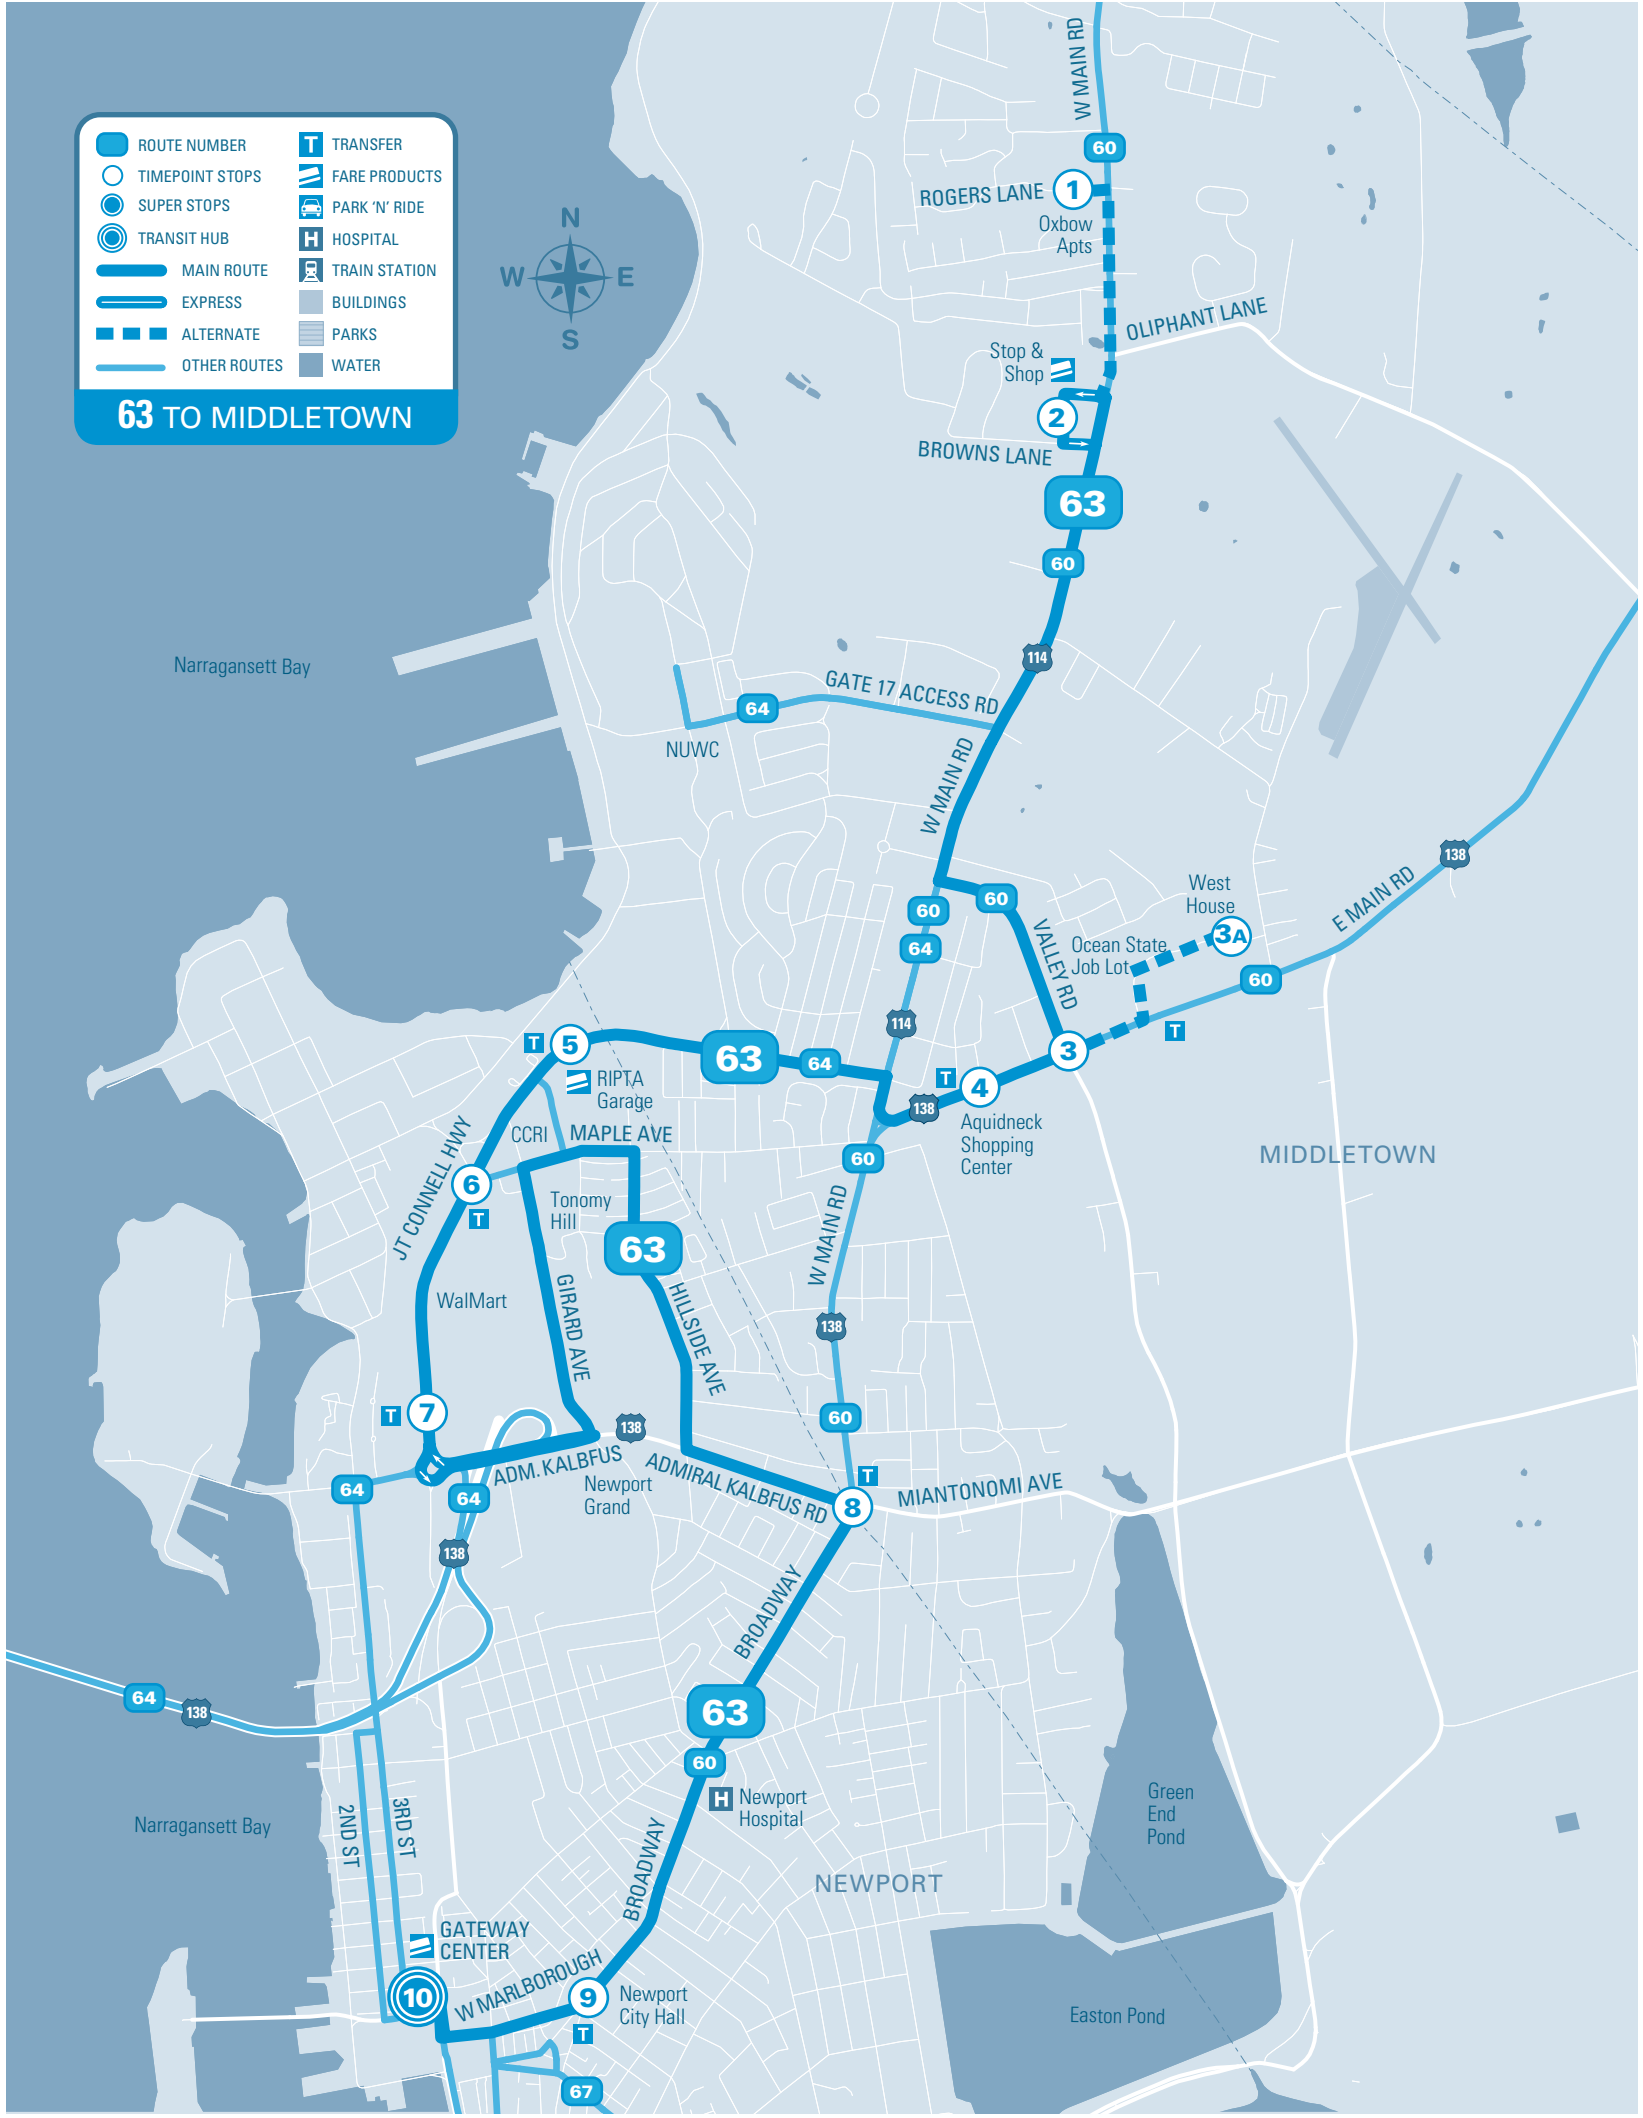

Timepoint Stops	MONDAY TO FRIDAY										
	NEW-PORT GATEWAY CENTER	Newport City Hall	Broadway & Adm. Kalbfus	Newport Towne Center	Connell & Maple	Newport RIPTA Garage	Aquidneck Shop. Center	East Main & Valley	West House	Stop & Shop West Main	Oxbow Apts.
TRANSFER	HUB	60	60	64	64	64	60	60			
AM	7:15	7:18	7:23	7:33	7:36	7:37	7:40	7:42	.....	7:48	.....
	7:45	7:48	7:53	8:03	8:06	8:07	8:10	8:12	.....	8:18	.....
	8:15	8:18	8:23	8:33	8:36	8:37	8:40	8:42	.....	8:48	.....
	8:45	8:48	8:53	9:03	9:06	9:07	9:10	9:12	.....	9:18	.....
	9:15	9:18	9:23	9:33	9:36	9:37	9:40	9:42	.....	9:48	9:50
	9:45	9:48	9:53	10:03	10:06	10:07	10:10	10:12	.....	10:18	.....
	10:15	10:18	10:23	10:33	10:36	10:37	10:40	10:42	.....	10:48	.....
	10:45	10:48	10:53	11:03	11:06	11:07	11:10	11:12	.....	11:18	.....
	11:15	11:18	11:23	11:33	11:36	11:37	11:40	11:42	.....	11:48	11:50
	11:45	11:48	11:53	12:03	12:06	12:07	12:10	12:12	.....	12:18	.....
PM	12:15	12:18	12:23	12:33	12:36	12:37	12:40	12:42	.....	12:48	.....
	12:45	12:48	12:53	1:03	1:06	1:07	1:10	1:12	.....	1:18	.....
	1:15	1:18	1:23	1:33	1:36	1:37	1:40	1:42	.....	1:48	1:50
	1:45	1:48	1:53	2:03	2:06	2:07	2:10	2:12	.....	2:18	.....
	2:15	2:18	2:23	2:33	2:36	2:37	2:40	2:42	.....	2:48	.....
	2:45	2:48	2:53	3:03	3:06	3:07	3:10	3:12	.....	3:19	.....
	3:15	3:18	3:23	3:33	3:36	3:37	3:40	3:42	.....	3:49	3:51
	3:45	3:48	3:53	4:03	4:06	4:07	4:10	4:12	.....	4:19	.....
	4:15	4:18	4:23	4:33	4:36	4:37	4:40	4:42	.....	4:49	.....
	4:45	4:48	4:53	5:03	5:06	5:07	5:10	5:12	.....	5:18	.....
5:15	5:18	5:23	5:33	5:36	5:37	5:40	5:42	.....	5:48	.....	
5:40	5:43	5:48	5:58	6:01	6:02	6:05	6:07	.....	6:13	.....	
6:05	6:07	6:11	6:21	.....	.....	.....	.....	.....	.....	.....	
6:35	6:37	6:41	6:51	6:54	6:55	6:58	7:00	.....	7:05	.....	
7:00	7:02	7:06	7:16	.....	.....	.....	.....	.....	.....	.....	
7:55	7:57	8:01	8:11	.....	.....	.....	.....	.....	.....	.....	
8:45	8:47	8:51	9:01	.....	.....	.....	.....	.....	.....	.....