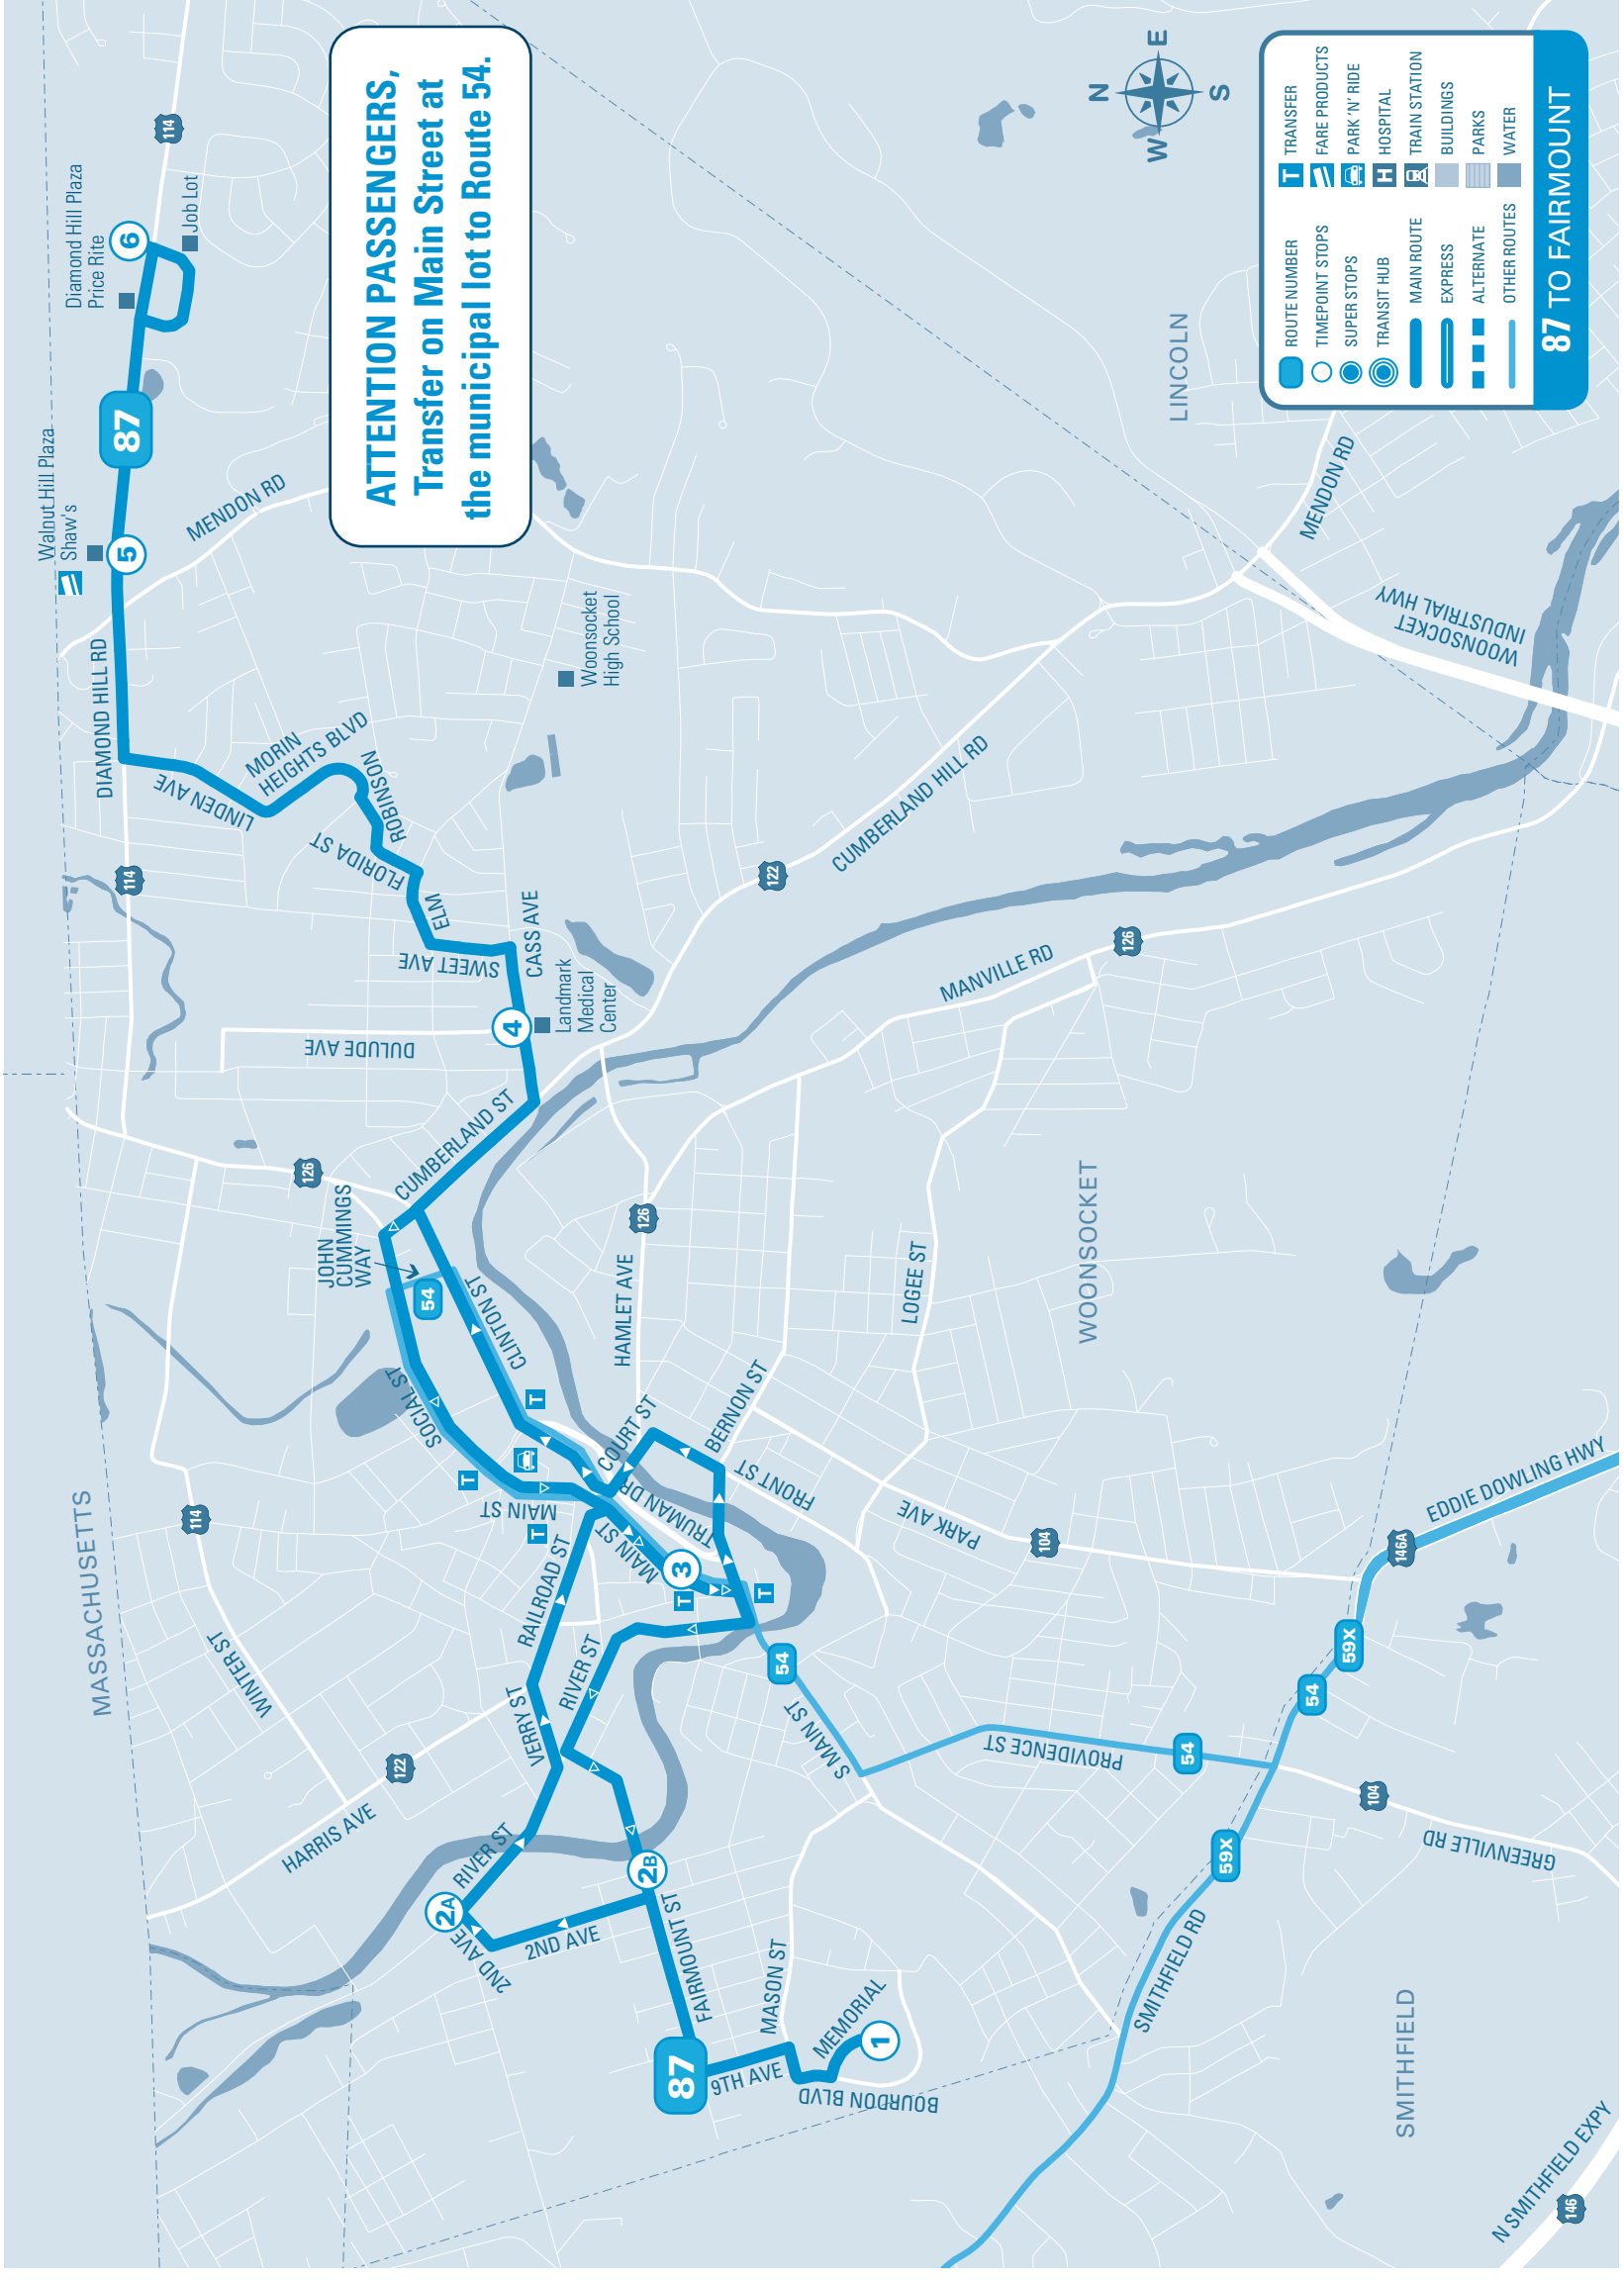

RIPTA Cash Fares* (Farebox)

Full Fare • Tarifa Básica.....$2.00
Children under 5 ride free when accompanied by an adult.
Children 12 years of age and under must be accompanied by an adult.

RIPTA Wave Fares

Wave is RIPTA's smart fare collection system. It's a convenient way for passengers to ride RIPTA with either a smart card or their smart phone.

Full Fare (1 hour of unlimited rides) •
Tarifa Básica (1 hora de viajes ilimitados).....$2.00
Day Pass • Pase de Día $6.00
Monthly Pass • Pase Mensual.....$70.00
Route 24L • Ruta 24L.....$4.00

Visit RIPTA.com/wave for more information.

Holidays

RIPTA will operate Sunday / Holiday service on the following days:

- New Year's Day
- Dr. Martin Luther King, Jr. Day
- Memorial Day 1
- Independence Day
- Labor Day
- Columbus Day
- Veterans Day
- Thanksgiving Day
- Christmas Day

RIPTA offers a Reduced Fare Bus Pass Program for Seniors, People with Disabilities, and Medicare Card Holders. Please visit RIPTA.com for details.

RIPTA ofrece un Pase de Tarifa Reducida a los Adultos Mayores, Personas con Discapacidades y cualquier persona con una Tarjeta de Identificación de Medicare. Para más información, visite RIPTA.com.

Bus Schedule Information

Para información llame:
401-781-9400
TTY: 711 or 800-745-5555
RIPTA.com

*Subject to change

ATTENTION PASSENGERS,
Transfer on Main Street at
the municipal lot to Route 54.

87 TO FAIRMOUNT

- T TRANSFER
- P FARE PRODUCTS
- R PARK 'N' RIDE
- H HOSPITAL
- S TRAIN STATION
- B BUILDINGS
- P PARKS
- W WATER

- 1 ROUTE NUMBER
- O TIMEPOINT STOPS
- S SUPER STOPS
- T TRANSIT HUB
- M MAIN ROUTE
- E EXPRESS
- A ALTERNATE
- O OTHER ROUTES

Price	Walnut Hill Plaza	Cass & Dullude	Main St. (Municipal Lot)	Fairmount Memorial & Second Bourdon
6:20	5:45	5:52	5:57	6:01
7:00	6:25	6:32	6:37	6:41
7:40	7:05	7:12	7:17	7:21
8:20	7:45	7:52	7:57	8:01
9:00	8:25	8:32	8:37	8:41
9:40	9:00	9:07	9:12	9:16
10:20	9:30	9:37	9:42	9:46
11:00	10:00	10:07	10:12	10:16
11:40	10:25	10:30	10:37	10:46
12:20	10:55	11:00	11:07	11:16
1:00	11:25	11:30	11:37	11:46
1:40	11:55	12:00	12:07	12:16
2:20	12:25	12:30	12:37	12:46
3:00	12:55	1:00	1:07	1:17
3:40	1:25	1:30	1:37	1:47
4:20	1:55	2:00	2:07	2:17
5:00	2:25	2:30	2:37	2:47
5:40	2:55	3:00	3:07	3:17
6:20	3:25	3:30	3:37	3:47
7:00	3:55	4:00	4:07	4:17
7:40	4:25	4:30	4:37	4:47
8:20	4:55	5:00	5:07	5:17
9:00	5:45	5:50	5:57	6:07
9:40	6:25	6:30	6:37	6:46
	7:05	7:10	7:17	7:22
	7:45	7:50	7:57	8:02
	8:25	8:30	8:37	8:46
	9:05	9:10	9:17	9:26

Price	Walnut Hill Plaza	Cass & Dullude	Main St. (Municipal Lot)	Fairmount Memorial & Second Bourdon
6:20	6:26	6:33	6:39	6:43
7:00	7:06	7:13	7:19	7:23
7:40	7:46	7:53	7:59	8:03
8:20	8:26	8:33	8:39	8:43
9:00	9:06	9:13	9:19	9:23
9:40	9:46	9:53	9:59	10:03
10:20	10:26	10:33	10:39	10:43
11:00	11:06	11:13	11:19	11:23
11:40	11:46	11:53	11:59	12:03
12:20	12:26	12:33	12:39	12:43
1:00	1:06	1:13	1:19	1:23
1:40	1:46	1:53	1:59	2:03
2:20	2:26	2:33	2:39	2:43
3:00	3:06	3:13	3:19	3:23
3:40	3:46	3:53	3:59	4:03
4:20	4:26	4:33	4:39	4:43
5:00	5:06	5:13	5:19	5:23
5:40	5:46	5:53	5:59	6:03
6:20	6:26	6:33	6:39	6:43
7:00	7:06	7:13	7:19	7:23
7:40	7:46	7:53	7:59	8:03
8:20	8:26	8:33	8:39	8:43
9:00	9:06	9:13	9:19	9:23
9:40	9:46	9:53	9:59	10:03

Price	Walnut Hill Plaza	Cass & Dullude	Main St. (Municipal Lot)	Fairmount Memorial & Second Bourdon
6:20	6:25	6:32	6:37	6:40
7:00	7:05	7:12	7:17	7:20
7:40	7:45	7:52	7:57	8:00
8:20	8:25	8:32	8:37	8:40
9:00	9:05	9:12	9:17	9:20
9:40	9:45	9:52	9:57	10:00
10:20	10:25	10:32	10:37	10:40
11:00	11:05	11:12	11:17	11:20
11:40	11:45	11:52	11:57	12:00
12:20	12:25	12:32	12:37	12:40
1:00	1:05	1:12	1:17	1:20
1:40	1:45	1:52	1:57	2:00
2:20	2:25	2:32	2:37	2:40
3:00	3:05	3:12	3:17	3:20
3:40	3:45	3:52	3:57	4:00
4:20	4:25	4:32	4:37	4:40
5:00	5:05	5:12	5:17	5:20
5:40	5:45	5:52	5:57	6:00
6:20	6:25	6:32	6:37	6:40
7:00	7:05	7:12	7:17	7:20
7:40	7:45	7:52	7:57	8:00
8:20	8:25	8:32	8:37	8:40
9:00	9:05	9:12	9:17	9:20
9:40	9:45	9:52	9:57	10:00

Holidays

RIPTA will operate Sunday / Holiday service on the following days:

- New Year's Day
- Dr. Martin Luther King, Jr. Day
- Memorial Day
- Independence Day
- Victory Day
- Labor Day
- Columbus Day
- Veterans Day
- Thanksgiving Day
- Christmas Day