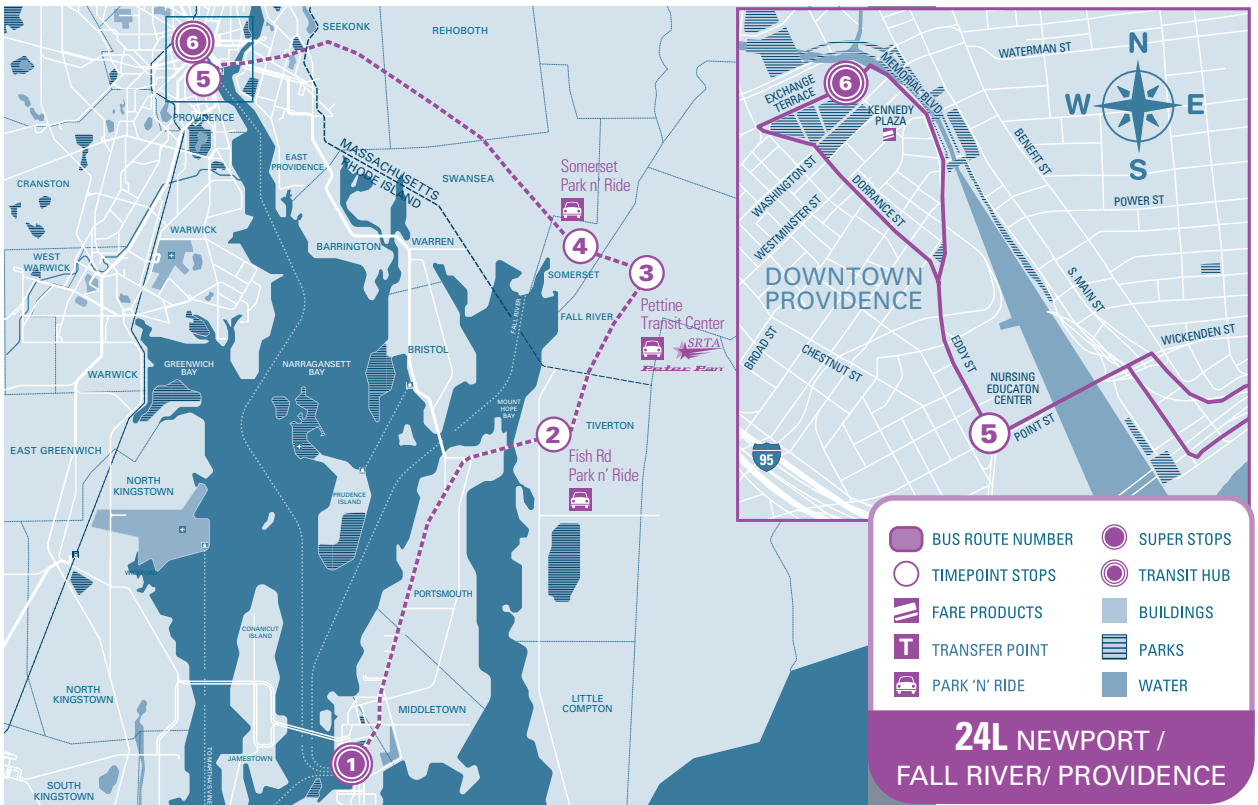

EXPRESS SERVICE

STOPS

- 1 NEWPORT VISITOR'S CENTER**
- 2 Fish Road Park-n-Ride**
- 3 Pettine Transit Center, Fall River**
- 4 Somerset Park-n-Ride Lot**
- 5 Eddy & Point**
- 6 KENNEDY PLAZA Stop X**

New Limited Stop Service

CASH FARES

Single Trip: \$2.00

WAVE FARES (see inside)

INFO
Log on at
RIPTA.COM

RHODE ISLAND PUBLIC TRANSIT AUTHORITY

- BUS ROUTE NUMBER
- TIMEPOINT STOPS
- SUPER STOPS
- TRANSIT HUB
- FARE PRODUCTS
- BUILDINGS
- TRANSFER POINT
- PARKS
- PARK 'N' RIDE
- WATER

24L NEWPORT / FALL RIVER/ PROVIDENCE

		1 Newport Visitor's Center	2 Fish Road Park-n-Ride	3 Pettine Transit Center, Fall River	4 Somerset Park-n-Ride Lot	5 Eddy & Point	6 KENNEDY PLAZA
Stops		HUB		SRTA, Peter Pan		1, 3, 58, 62, 92	HUB
M-F to PROV	AM	5:53	6:23	6:35	6:41	6:58	7:03
		6:35	7:05	7:17	7:23	7:40	7:45
		7:35	8:05	8:17	8:23	8:40	8:45
	PM	5:35	6:05	6:17	6:23	6:40	6:45
		6:05	6:35	6:47	6:53	7:10	7:15
		6:55	7:25	7:37	7:43	8:00	8:05

		6 KENNEDY PLAZA	5 Eddy & Point	4 Somerset Park-n-Ride Lot	3 Pettine Transit Center, Fall River	2 Fish Road Park-n-Ride	1 Newport Visitor's Center
Stops		HUB	1, 3, 58, 62, 92		SRTA, Peter Pan		HUB
M-F to NEWPORT	AM	7:20	7:25	7:42	7:48	8:00	8:30
		8:00	8:05	8:22	8:28	8:40	9:10
		9:00	9:05	9:22	9:28	9:40	10:10
	PM	4:10	4:15	4:32	4:38	4:50	5:20
		4:40	4:45	5:02	5:08	5:20	5:50
		5:30	5:35	5:52	5:58	6:10	6:40