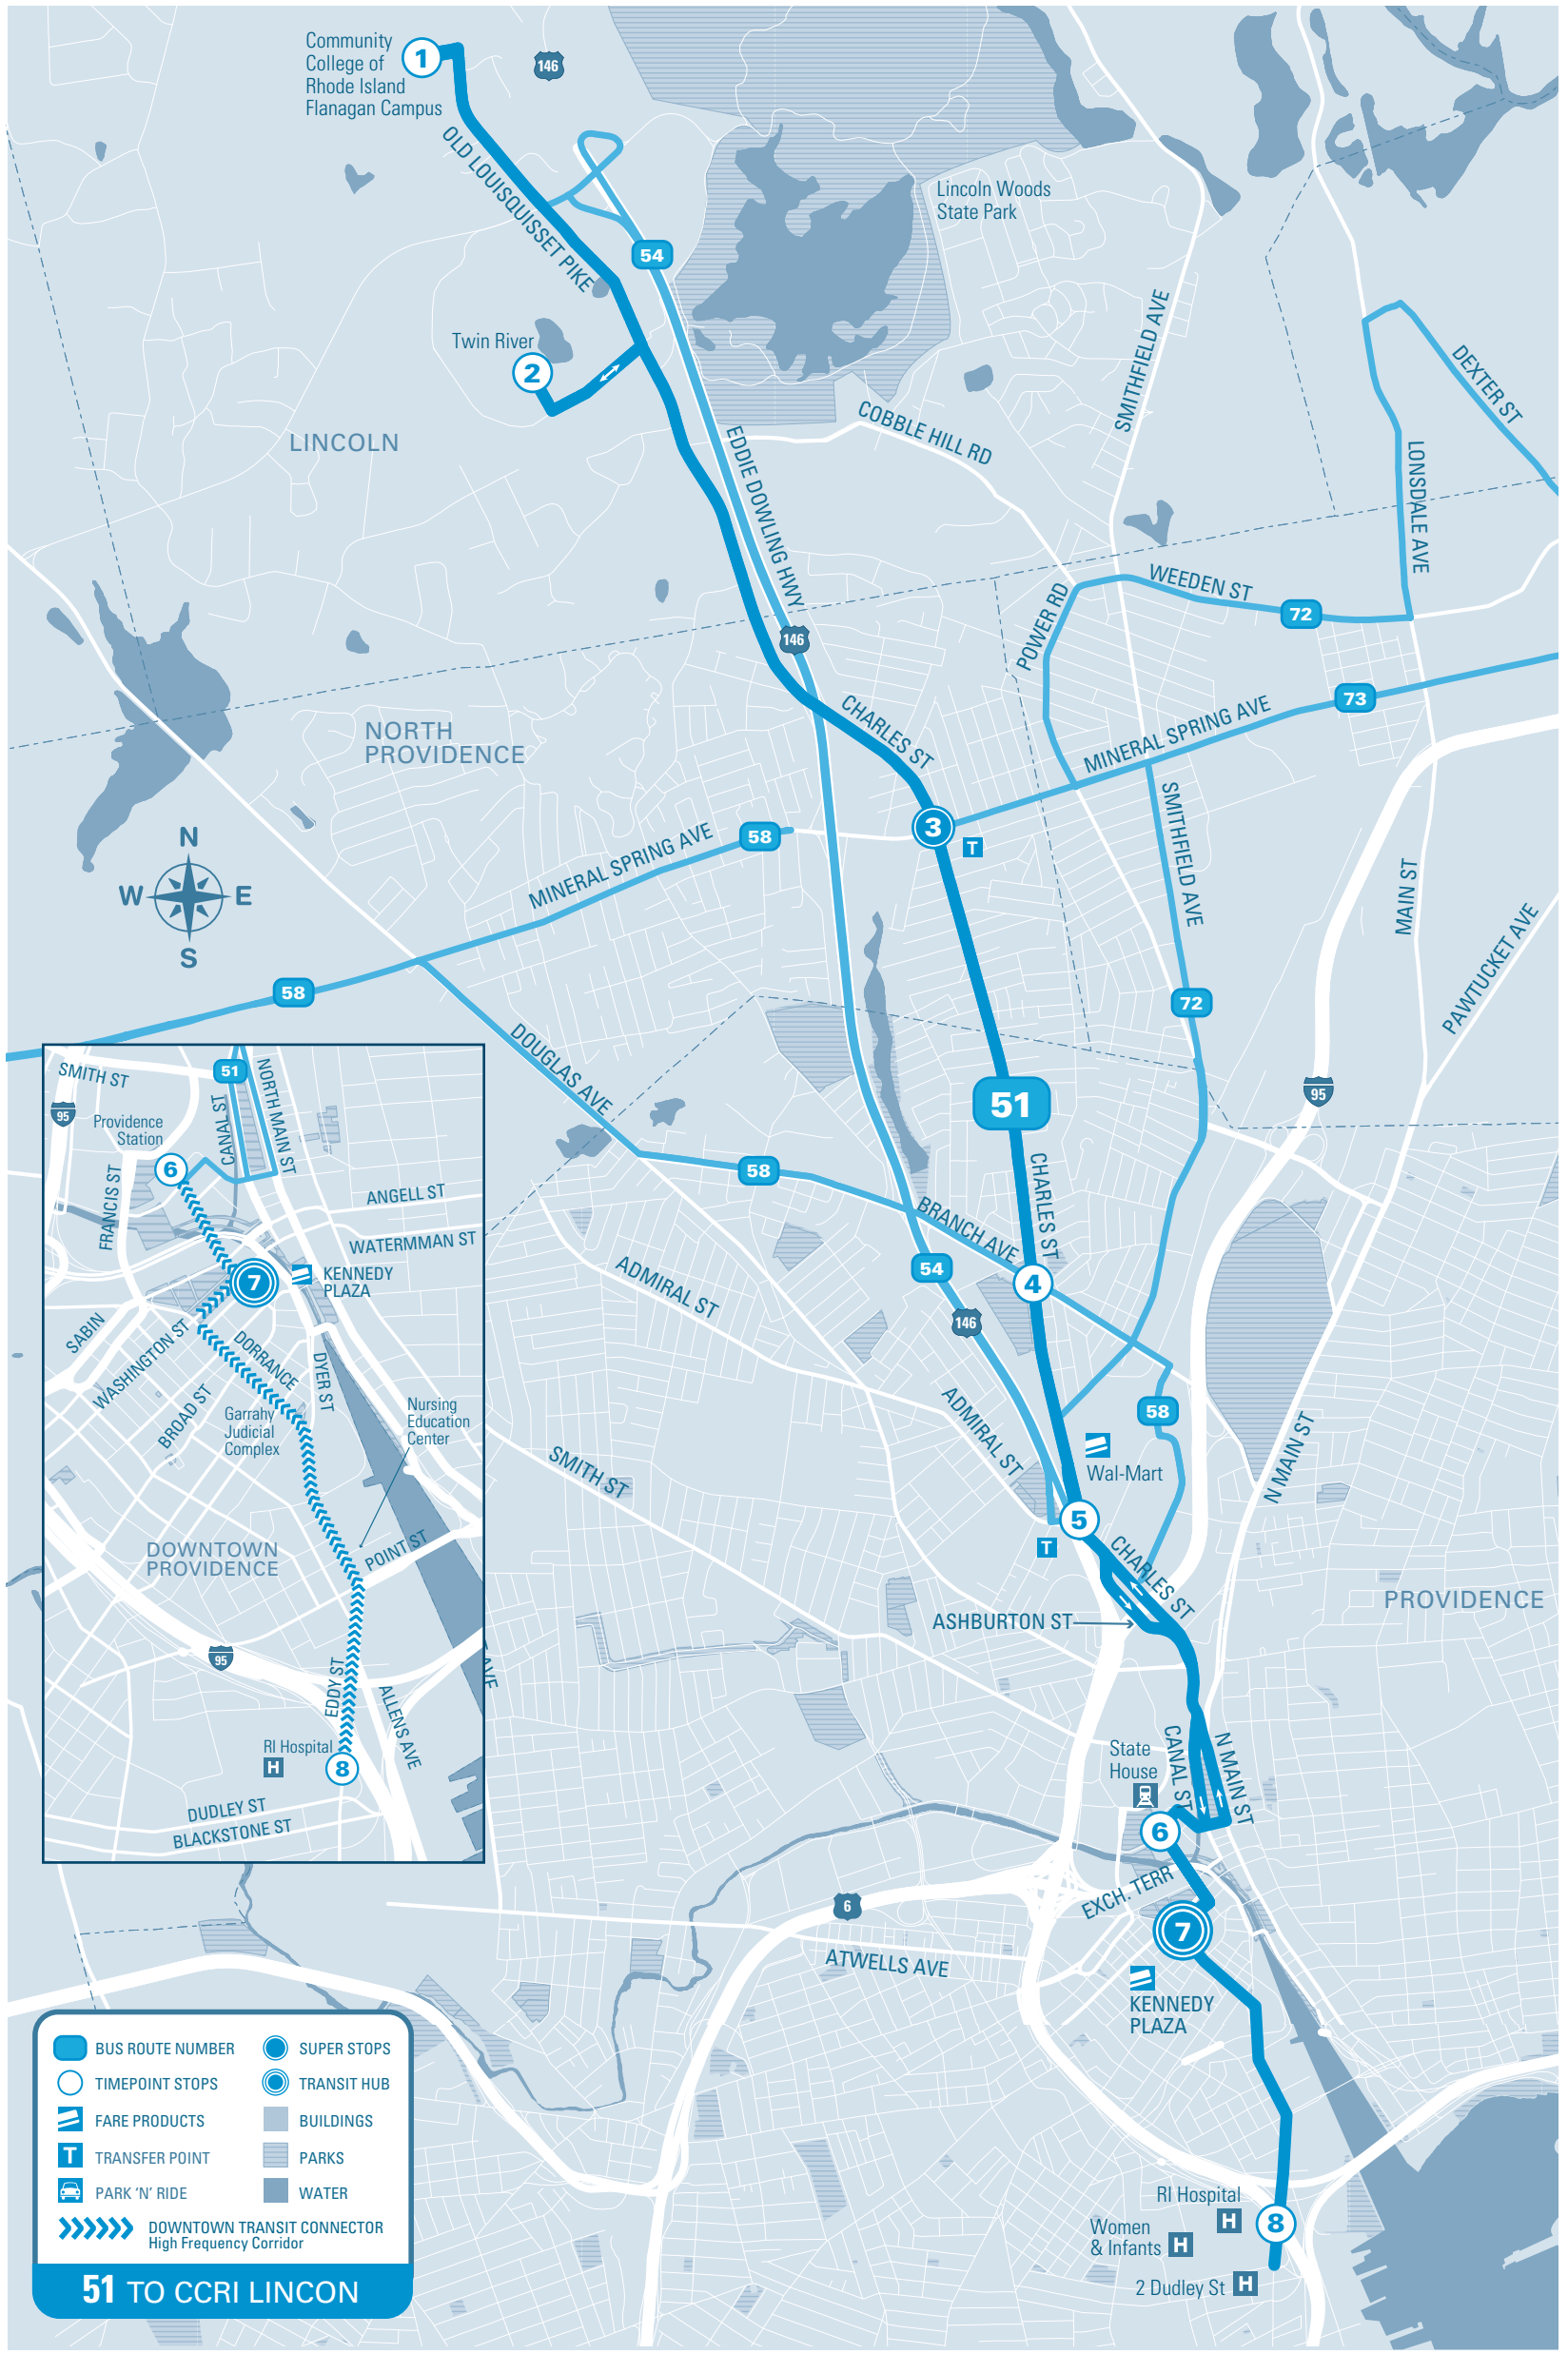

Timepoint Stops	8 7 6 5 4 3 2 1								CONNECTION	
	Hospital District	KENNEDY PLAZA Stop G	Providence Station	Admiral & Charles	Branch & Charles	MINERAL SPRING & CHARLES	Twin River	Arrives CCRI Lincoln	ROUTE 54 Lvs. CCRI for Lincoln Mall & Woonsocket	
TRANSFER	1, 3, 4, 54, 58, 72	HUB	R, 3, 4, 54, 58, 66, 72	72	58	58, 73	54, 73	73, 54		
MONDAY TO FRIDAY	AM	6:04	6:10	6:12	6:16	6:18	6:22	6:27	6:31	6:47
		6:34	6:40	6:42	6:46	6:48	6:52	6:57	7:01	7:18
		7:04	7:10	7:12	7:17	7:20	7:25	7:30	7:34	7:48
		7:34	7:40	7:42	7:47	7:50	7:55	8:00	8:04	8:18
		8:04	8:10	8:12	8:17	8:20	8:25	8:30	8:34	8:48
		8:34	8:40	8:42	8:47	8:50	8:55	9:00	9:04	9:18
	PM	9:04	9:10	9:12	9:17	9:20	9:25	9:30	9:34	9:48
		9:34	9:40	9:42	9:47	9:50	9:55	10:00	10:04	10:18
		10:04	10:10	10:12	10:17	10:20	10:25	10:30	10:34	10:48
		10:34	10:40	10:42	10:47	10:50	10:55	11:00	11:04	11:18
		11:04	11:10	11:12	11:17	11:21	11:26	11:31	11:35	11:48
		11:34	11:40	11:42	11:47	11:51	11:56	12:01	12:05	12:18
SATURDAY	AM	12:04	12:10	12:12	12:17	12:21	12:26	12:31	12:35	12:48
		12:34	12:40	12:42	12:47	12:51	12:56	1:01	1:05	1:18
		1:04	1:10	1:12	1:17	1:21	1:26	1:31	1:35	1:48
		1:34	1:40	1:42	1:47	1:51	1:56	2:01	2:05	2:18
		2:04	2:10	2:12	2:17	2:21	2:26	2:31	2:35	2:49
		2:34	2:40	2:42	2:47	2:51	2:56	3:01	3:05	3:19
	PM	3:04	3:10	3:12	3:18	3:22	3:28	3:34	3:38	3:49
		3:34	3:40	3:42	3:48	3:52	3:58	4:04	4:08	4:20
		4:04	4:10	4:12	4:19	4:23	4:29	4:35	4:39	4:50
		4:34	4:40	4:42	4:49	4:53	4:59	5:05	5:09	5:20
		5:04	5:10	5:12	5:19	5:23	5:29	5:35	5:39	5:50
		5:34	5:40	5:42	5:49	5:53	5:59	6:05	6:09	6:18
SUNDAY/HOLIDAY	AM	6:04	6:10	6:12	6:17	6:20	6:25	6:31	6:35	6:48
		6:34	6:40	6:42	6:47	6:50	6:55	7:01	7:05	7:18
		7:04	7:10	7:12	7:16	7:19	7:24	7:29	7:33	.....
		7:44	7:50	7:52	7:56	7:59	8:04	8:09	8:13	.....
		8:24	8:30	8:32	8:36	8:39	8:44	8:49	8:53	.....
		9:04	9:10	9:12	9:16	9:19	9:23	9:28	9:32	.....
SUNDAY/HOLIDAY	PM	9:44	9:50	9:52	9:56	9:59	10:03	10:08	10:12	.....
		10:24	10:30	10:32	10:36	10:39	10:43	10:48	.....	.....

(a) Trip operates when Providence Public Schools are in session.
(b) Trip serves Davies Vocational at 7:03am.

Holidays

RIPTA will operate Sunday / Holiday service on the following days:

- New Year's Day
- Dr. Martin Luther King, Jr. Day
- Memorial Day
- Independence Day
- Victory Day
- Labor Day
- Columbus Day
- Veterans Day
- Thanksgiving Day
- Christmas Day