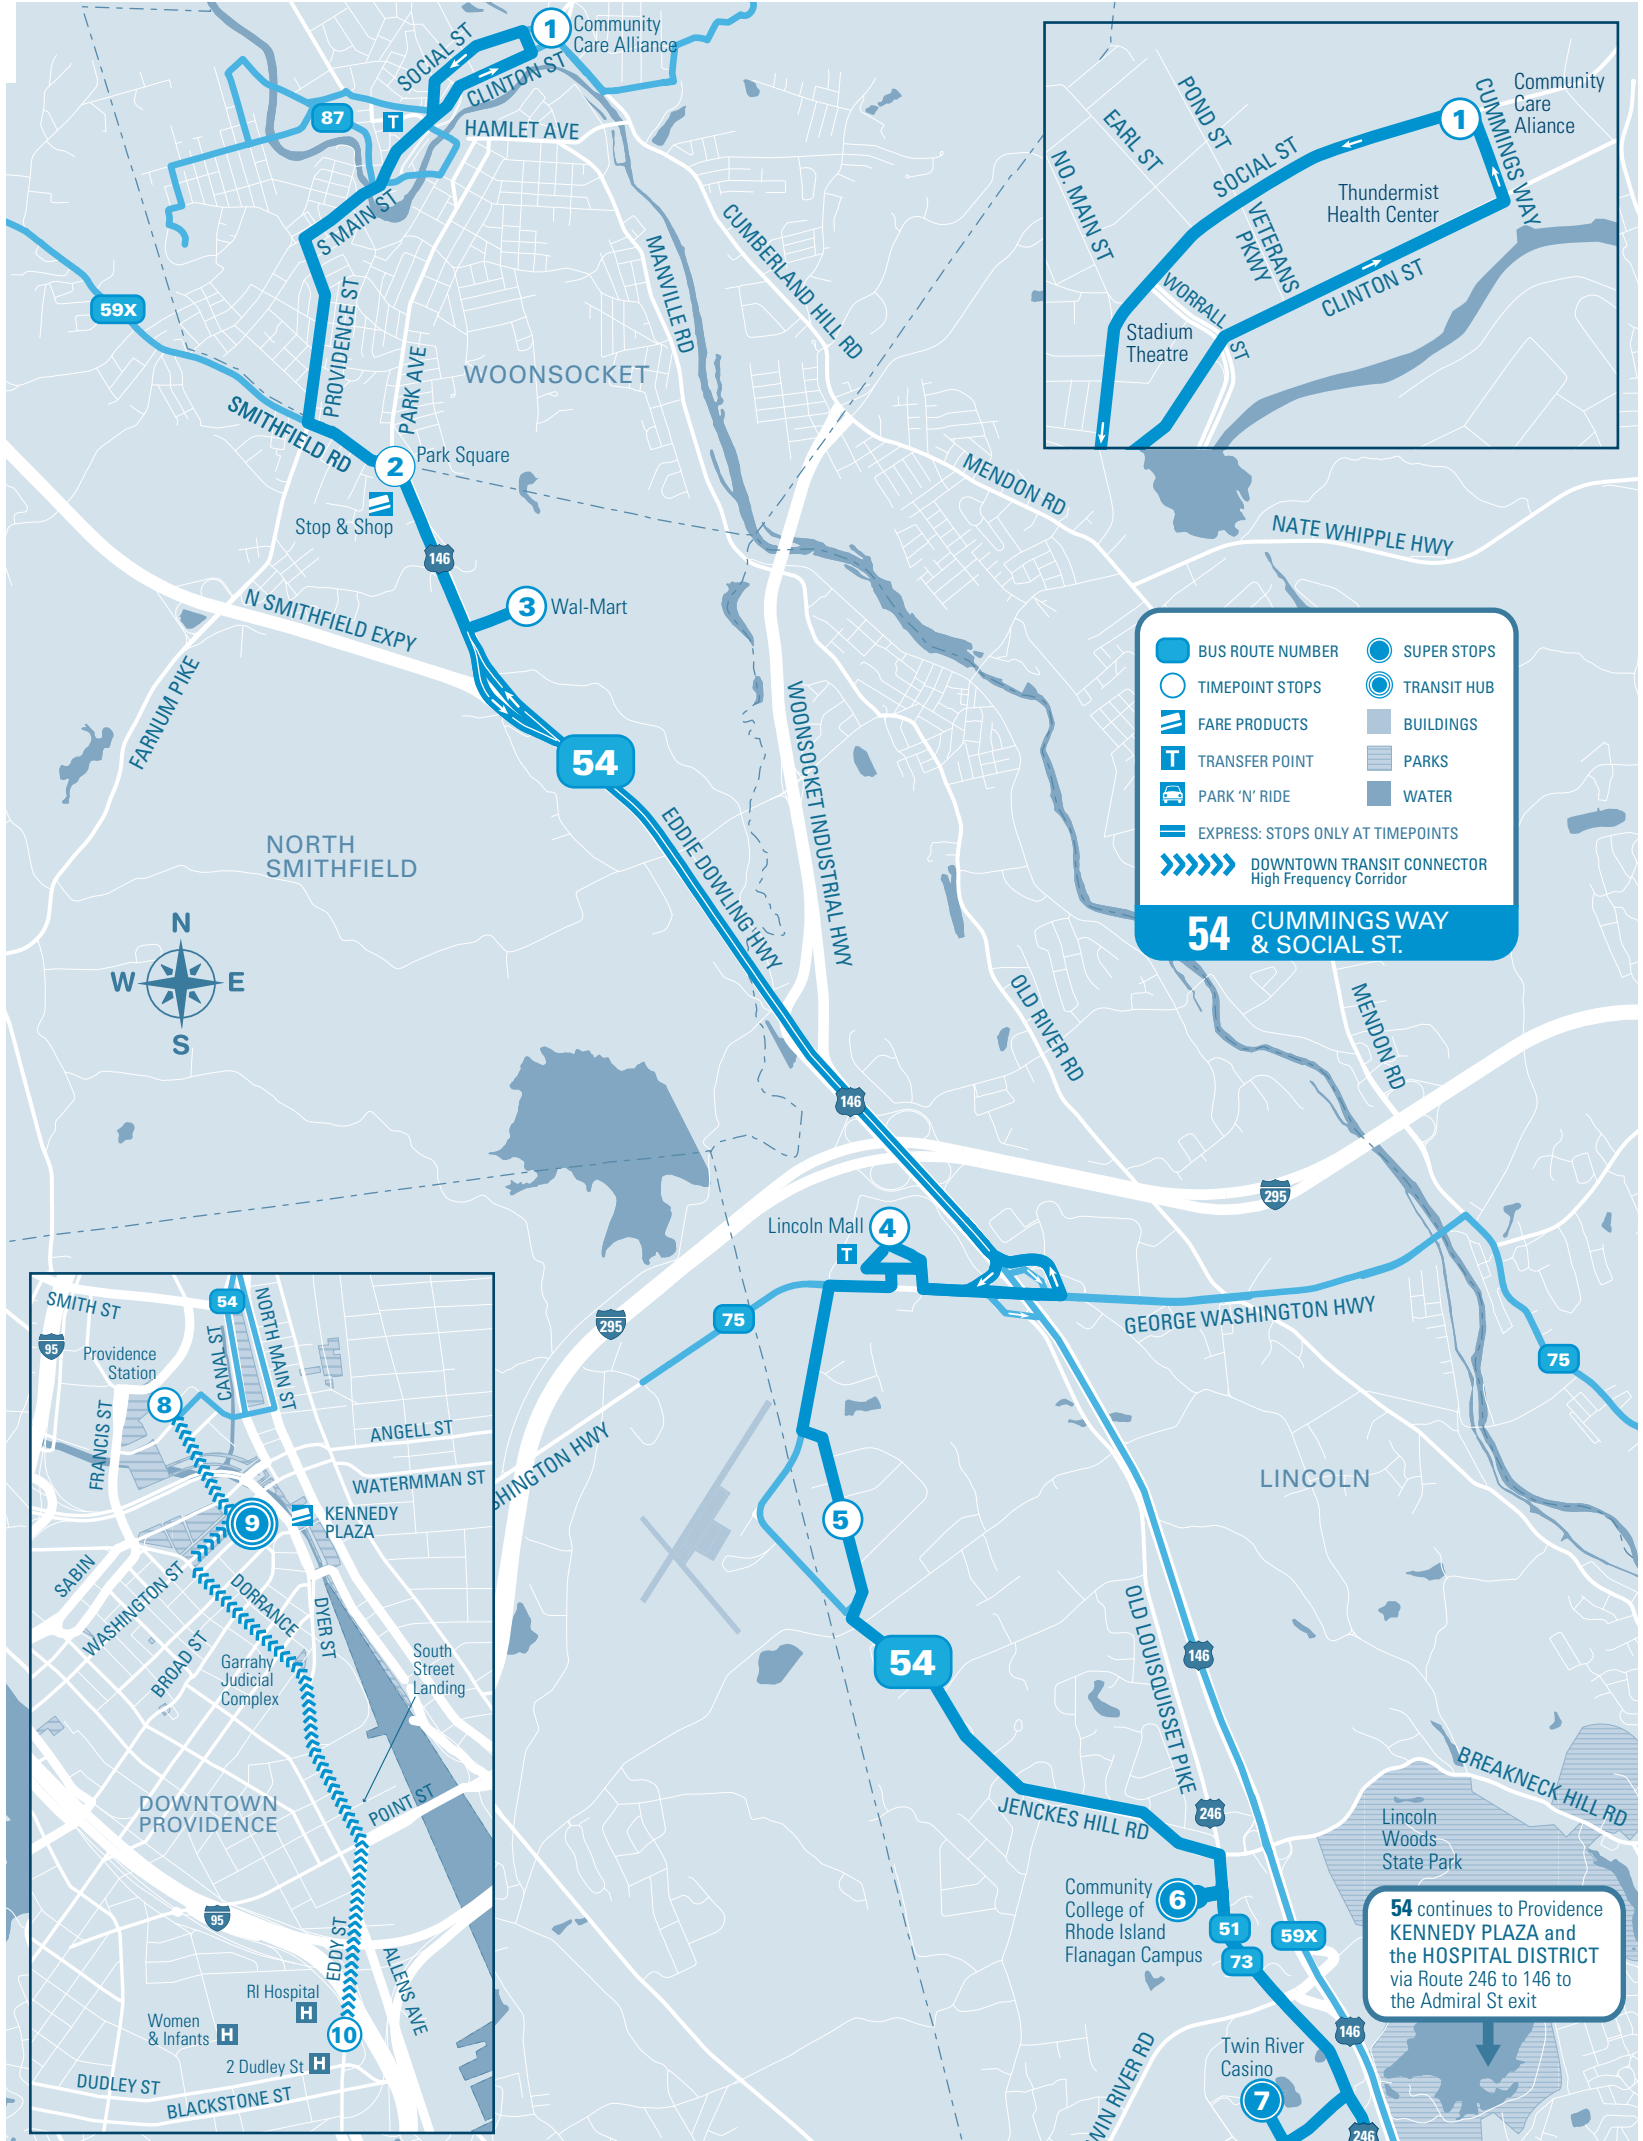

10	9	8	7	6	5	4	3	2	1
Timepoint Stops	Hospital District	KEN-NEDY PLAZA Stop G	Providence Station	Twin River	CCRI LIN-COLN	North Central Industrial Park	Lincoln Mall	Walmart North Smithfield	Park & 146A (Park Square)	Cummings Way & Social St.
TRANSFER	1, 3, 4, 51, 58, 72	HUB	R, 3, 4, 51, 58, 66, 72	51, 73	51, 73		75			87
MONDAY TO FRIDAY AM	5:54	6:00	6:02	6:13	6:17	6:21	6:27	6:37	6:40	6:47
	6:24	6:30	6:32	6:43	6:47	6:51	6:57	7:07	7:10	7:18
	6:54	7:00	7:02	7:14	7:18	7:21 (Davies H.S.)	7:30	7:41	7:44	7:52
	7:24	7:30	7:32	7:44	7:48	7:52	7:58	8:09	8:12	8:20
	7:54	8:00	8:02	8:14	8:18	8:22	8:28	8:39	8:42	8:50
	8:24	8:30	8:32	8:44	8:48	8:52	8:58	9:09	9:12	9:20
	8:54	9:00	9:02	9:14	9:18	9:22	9:28	9:42	9:45	9:53
	9:24	9:30	9:32	9:44	9:48	9:52	9:58	10:12	10:15	10:23
	9:54	10:00	10:02	10:14	10:18	10:22	10:28	10:42	10:45	10:53
	10:24	10:30	10:32	10:44	10:48	10:52	10:58	11:12	11:15	11:23
	10:54	11:00	11:02	11:14	11:18	11:22	11:28	11:42	11:45	11:53
	11:24	11:30	11:32	11:44	11:48	11:52	11:58	12:12	12:15	12:23
	11:54	12:00	12:02	12:14	12:18	12:22	12:28	12:42	12:45	12:53
	12:24	12:30	12:32	12:44	12:48	12:52	12:58	1:12	1:15	1:23
	12:54	1:00	1:02	1:14	1:18	1:22	1:28	1:42	1:45	1:53
	1:24	1:30	1:32	1:44	1:48	1:52	1:58	2:12	2:16	2:25
	1:54	2:00	2:02	2:14	2:18	2:25	2:31	2:45	2:49	2:58
	2:24	2:30	2:32	2:45	2:49	2:56	3:02	3:16	3:20	3:29
2:54	3:00	3:02	3:15	3:19	3:26	3:32	3:46	3:50	3:59	
3:24	3:30	3:32	3:45	3:49	3:56	4:02	4:16	4:20	4:29	
3:54	4:00	4:02	4:16	4:20	4:24	4:30	4:44	4:48	4:57	
4:24	4:30	4:32	4:46	4:50	4:54	5:00	5:14	5:18	5:27	
4:54	5:00	5:02	5:16	5:20	5:24	5:30	5:44	5:48	5:57	
5:24	5:30	5:32	5:46	5:50	5:54	6:00	6:10	6:13	6:21	
5:54	6:00	6:02	6:14	6:18	6:22	6:28	6:38	6:41	6:49	
6:24	6:30	6:32	6:44	6:48	6:52	6:58	7:08	7:11	7:19	
6:54	7:00	7:02	7:14	7:18	7:22	7:28	7:38	7:41	7:49	
7:34	7:40	7:42	7:54	7:58	8:02	8:08	8:18	8:21	8:29	
8:14	8:20	8:22	8:34	8:38	8:42	8:48	8:58	9:01	9:09	
8:54	9:00	9:02	9:14	9:18	9:22	9:28	9:38	9:41	9:49	
9:34	9:40	9:42	9:54	9:58	10:02	10:08	10:18	10:21	10:29	
10:14	10:20	10:22	10:34	10:38	10:42	10:48	10:58	11:01	11:09	
10:54	11:00	11:02	11:14	11:18	11:22	11:28	11:38	11:41	11:49	
11:34	11:40	11:42	11:54	11:58	12:02	12:08	12:18	12:21	12:29	
12:14	12:20	12:22	12:34	12:38	12:42	12:48	12:58	1:01	1:09	

(a) Trip serves Davies when school is in session. (Note final destination)

Holidays

RIPTA will operate Sunday / Holiday service on the following days:

- New Year's Day
- Dr. Martin Luther King, Jr. Day
- Memorial Day
- Independence Day
- Victory Day
- Labor Day
- Columbus Day
- Veterans Day
- Thanksgiving Day
- Christmas Day