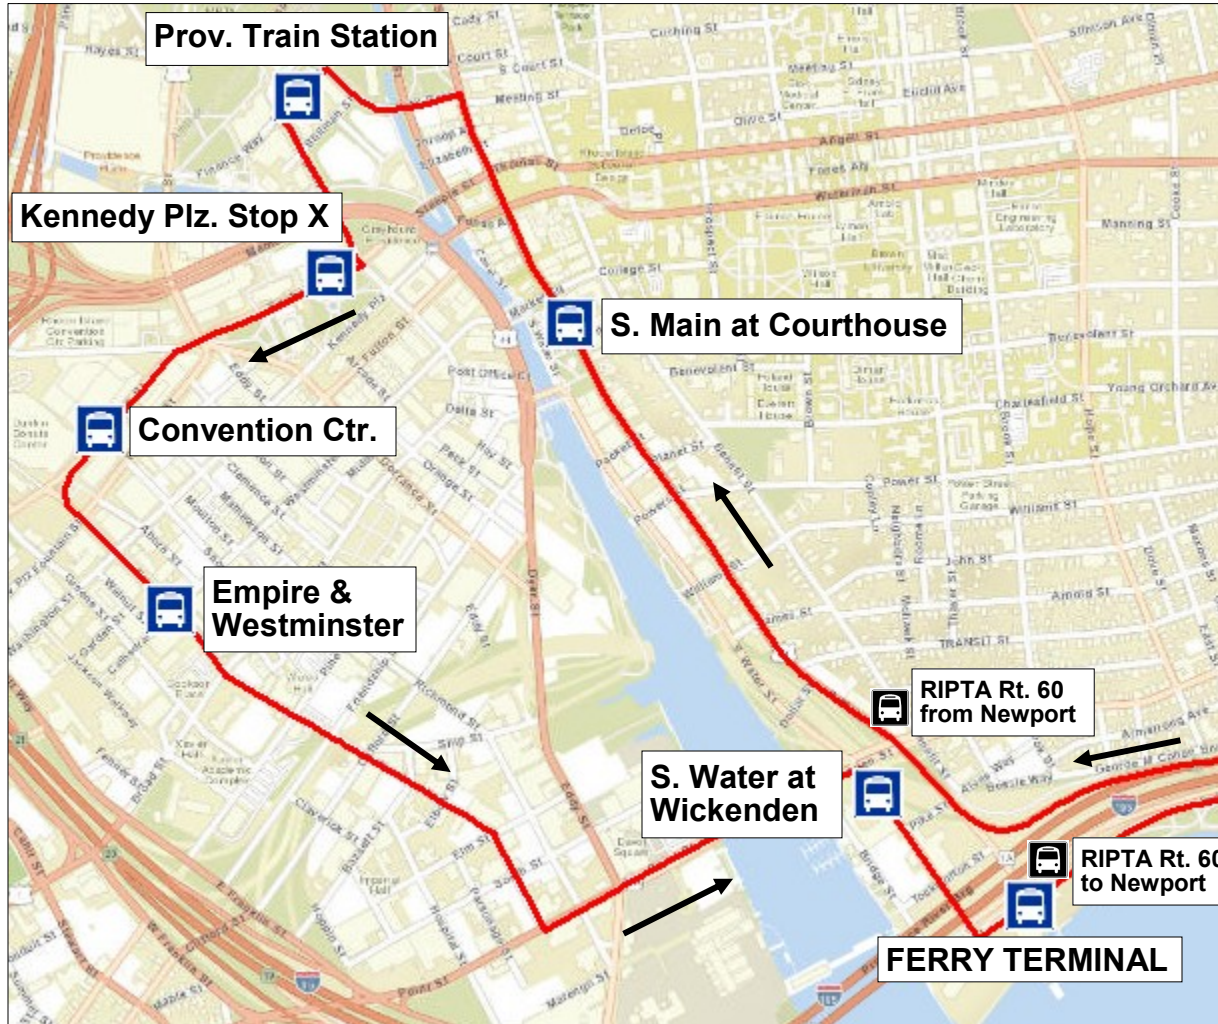

PROVIDENCE - NEWPORT FERRY PROVIDENCE FERRY DOCK SHUTTLE MAP

RIPTA Route #60 operates daily between Kennedy Plaza in Providence and the Newport Gateway Center

Closest Newport-bound Route #60 stop to 25 India Street ferry dock

Closest Route #60 stop from Newport to 25 India Street ferry dock

For more information please visit ridethebayri.com