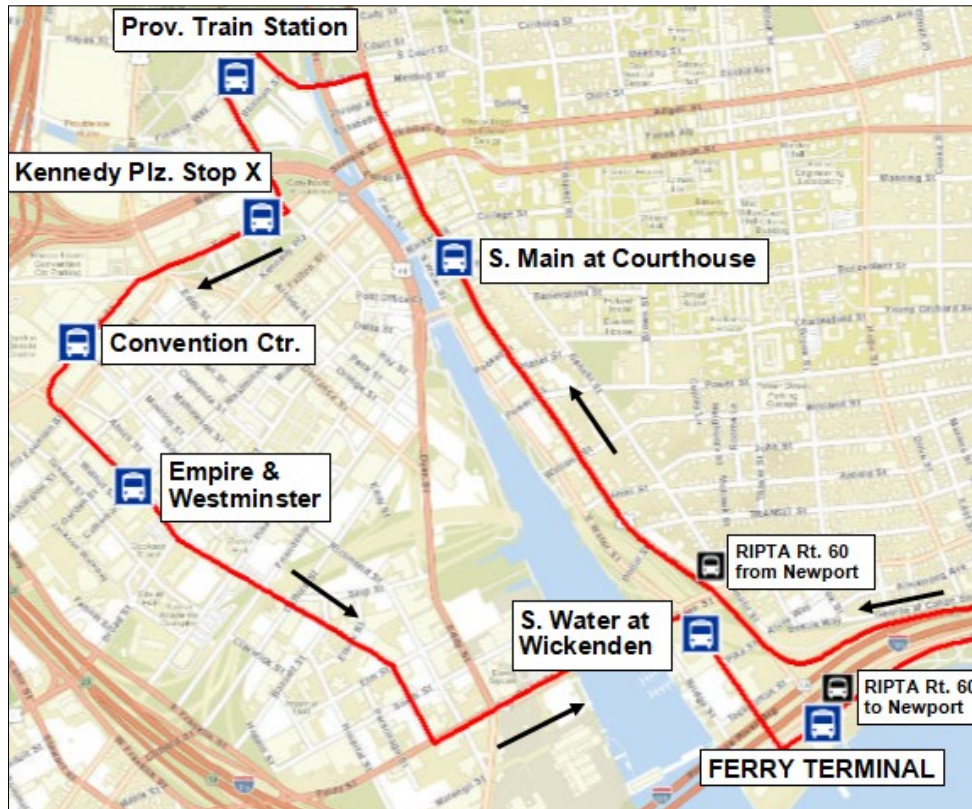

PROVIDENCE - NEWPORT FERRY PROVIDENCE FERRY DOCK SHUTTLE

FREE Shuttle bus service from Providence Station "City Side" entrance and other downtown locations to 25 India Street ferry dock.

July 4 (Holiday) Schedule

To Providence Ferry Terminal

Providence Station, City Side	6:33 AM	8:33 AM	12:18 PM	4:03 PM
51 Exchange Terrace, Stop "X"	6:35 AM	8:35 AM	12:20 PM	4:05 PM
Convention Center, 1 Sabin St.	6:36 AM	8:36 AM	12:21 PM	4:06 PM
Corner of Westminster & Empire St.	6:38 AM	8:38 AM	12:23 PM	4:08 PM
South Water St. south of Wickenden St.	6:41 AM	8:41 AM	12:26 PM	4:11 PM
Ferry Dock Parking Lot, 25 India St.	6:45 AM	8:45 AM	12:30 PM	4:15 PM
FERRY DEPARTS	7:00 AM	9:00 AM	12:45 PM	4:30 PM

From Providence Ferry Terminal

FERRY ARRIVES	8:45 AM	12:30 PM	4:20 PM	6:45 PM
Ferry Dock Parking Lot, 25 India St.	9:00 AM	12:45 PM	4:35 PM	7:00 PM
South Main St. at Superior Court	9:09 AM	12:54 PM	4:44 PM	7:09 PM
Providence Station, City Side	9:12 AM	12:57 PM	4:47 PM	7:12 PM
51 Exchange Terrace, Stop "X"	9:14 AM	12:59 PM	4:49 PM	7:14 PM
Convention Center, 1 Sabin St.	9:15 AM	1:00 PM	4:50 PM	7:15 PM
Corner of Westminster & Empire St.	9:17 AM	1:02 PM	4:52 PM	7:17 PM

RIPTA Route #60 operates daily between Kennedy Plaza in Providence and the Newport Gateway Center

Closest Newport-bound Route #60 stop to 25 India Street ferry dock

Closest Route #60 stop from Newport to 25 India Street ferry dock