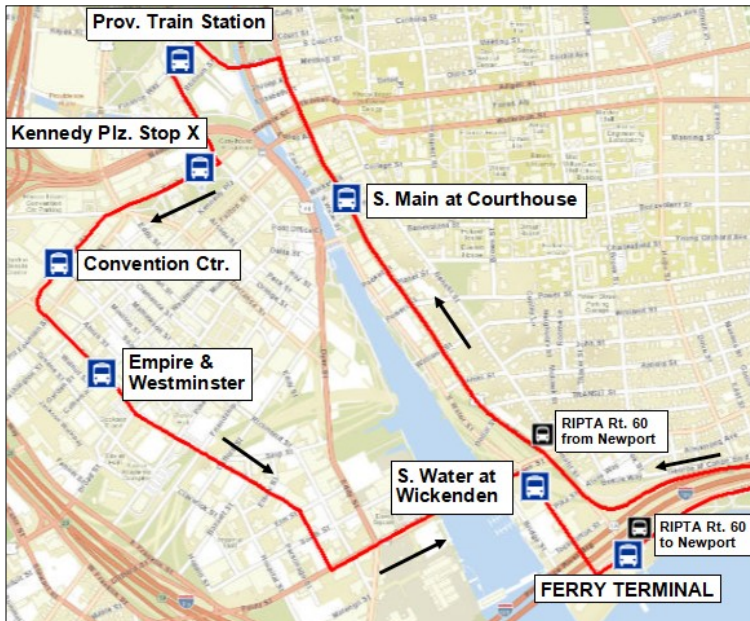

Fall Shoulder Season — Daily Sept. 6 to Oct. 10
Including Columbus Day*

To Providence Ferry Terminal

Providence Station, City Side	9:03 AM	12:03 PM	3:03 PM	*7:33 PM
51 Exchange Terrace, Stop "X"	9:05 AM	12:05 PM	3:05 PM	*7:35 PM
Convention Center, 1 Sabin St.	9:06 AM	12:06 PM	3:06 PM	*7:36 PM
Corner of Westminster & Empire St.	9:08 AM	12:08 PM	3:08 PM	*7:38 PM
South Water St. south of Wickenden St.	9:11 AM	12:11 PM	3:11 PM	*7:41 PM
Ferry Dock Parking Lot, 25 India St.	9:15 AM	12:15 PM	3:15 PM	*7:45 PM
FERRY DEPARTS	9:30 AM	12:30 PM	3:30 PM	*8:00 PM

From Providence Ferry Terminal

FERRY ARRIVES	12:00 PM	3:00 PM	7:30 PM	*10:15 PM
Ferry Dock Parking Lot, 25 India St.	12:16 PM	3:16 PM	7:45 PM	*10:30 PM
South Main St. at Superior Court	12:25 PM	3:25 PM	7:54 PM	*10:39 PM
Providence Station, City Side	12:28 PM	3:28 PM	7:57 PM	*10:42 PM
51 Exchange Terrace, Stop "X"	12:30 PM	3:30 PM	7:59 PM	*10:44 PM
Convention Center, 1 Sabin St.	12:31 PM	3:31 PM	8:00 PM	*10:45 PM
Corner of Westminster & Empire St.	12:33 PM	3:33 PM	8:02 PM	*10:47 PM

*The Fall Shoulder Season 8:00pm Providence departure and 10:15pm Newport departure operate ONLY on Columbus Day

RIPTA Route #60 operates daily between Kennedy Plaza in Providence and the Newport Gateway Center

Closest Newport-bound Route #60 stop to 25 India Street ferry dock

Closest Route #60 stop from Newport to 25 India Street ferry dock

For more information please visit ridethebayri.com