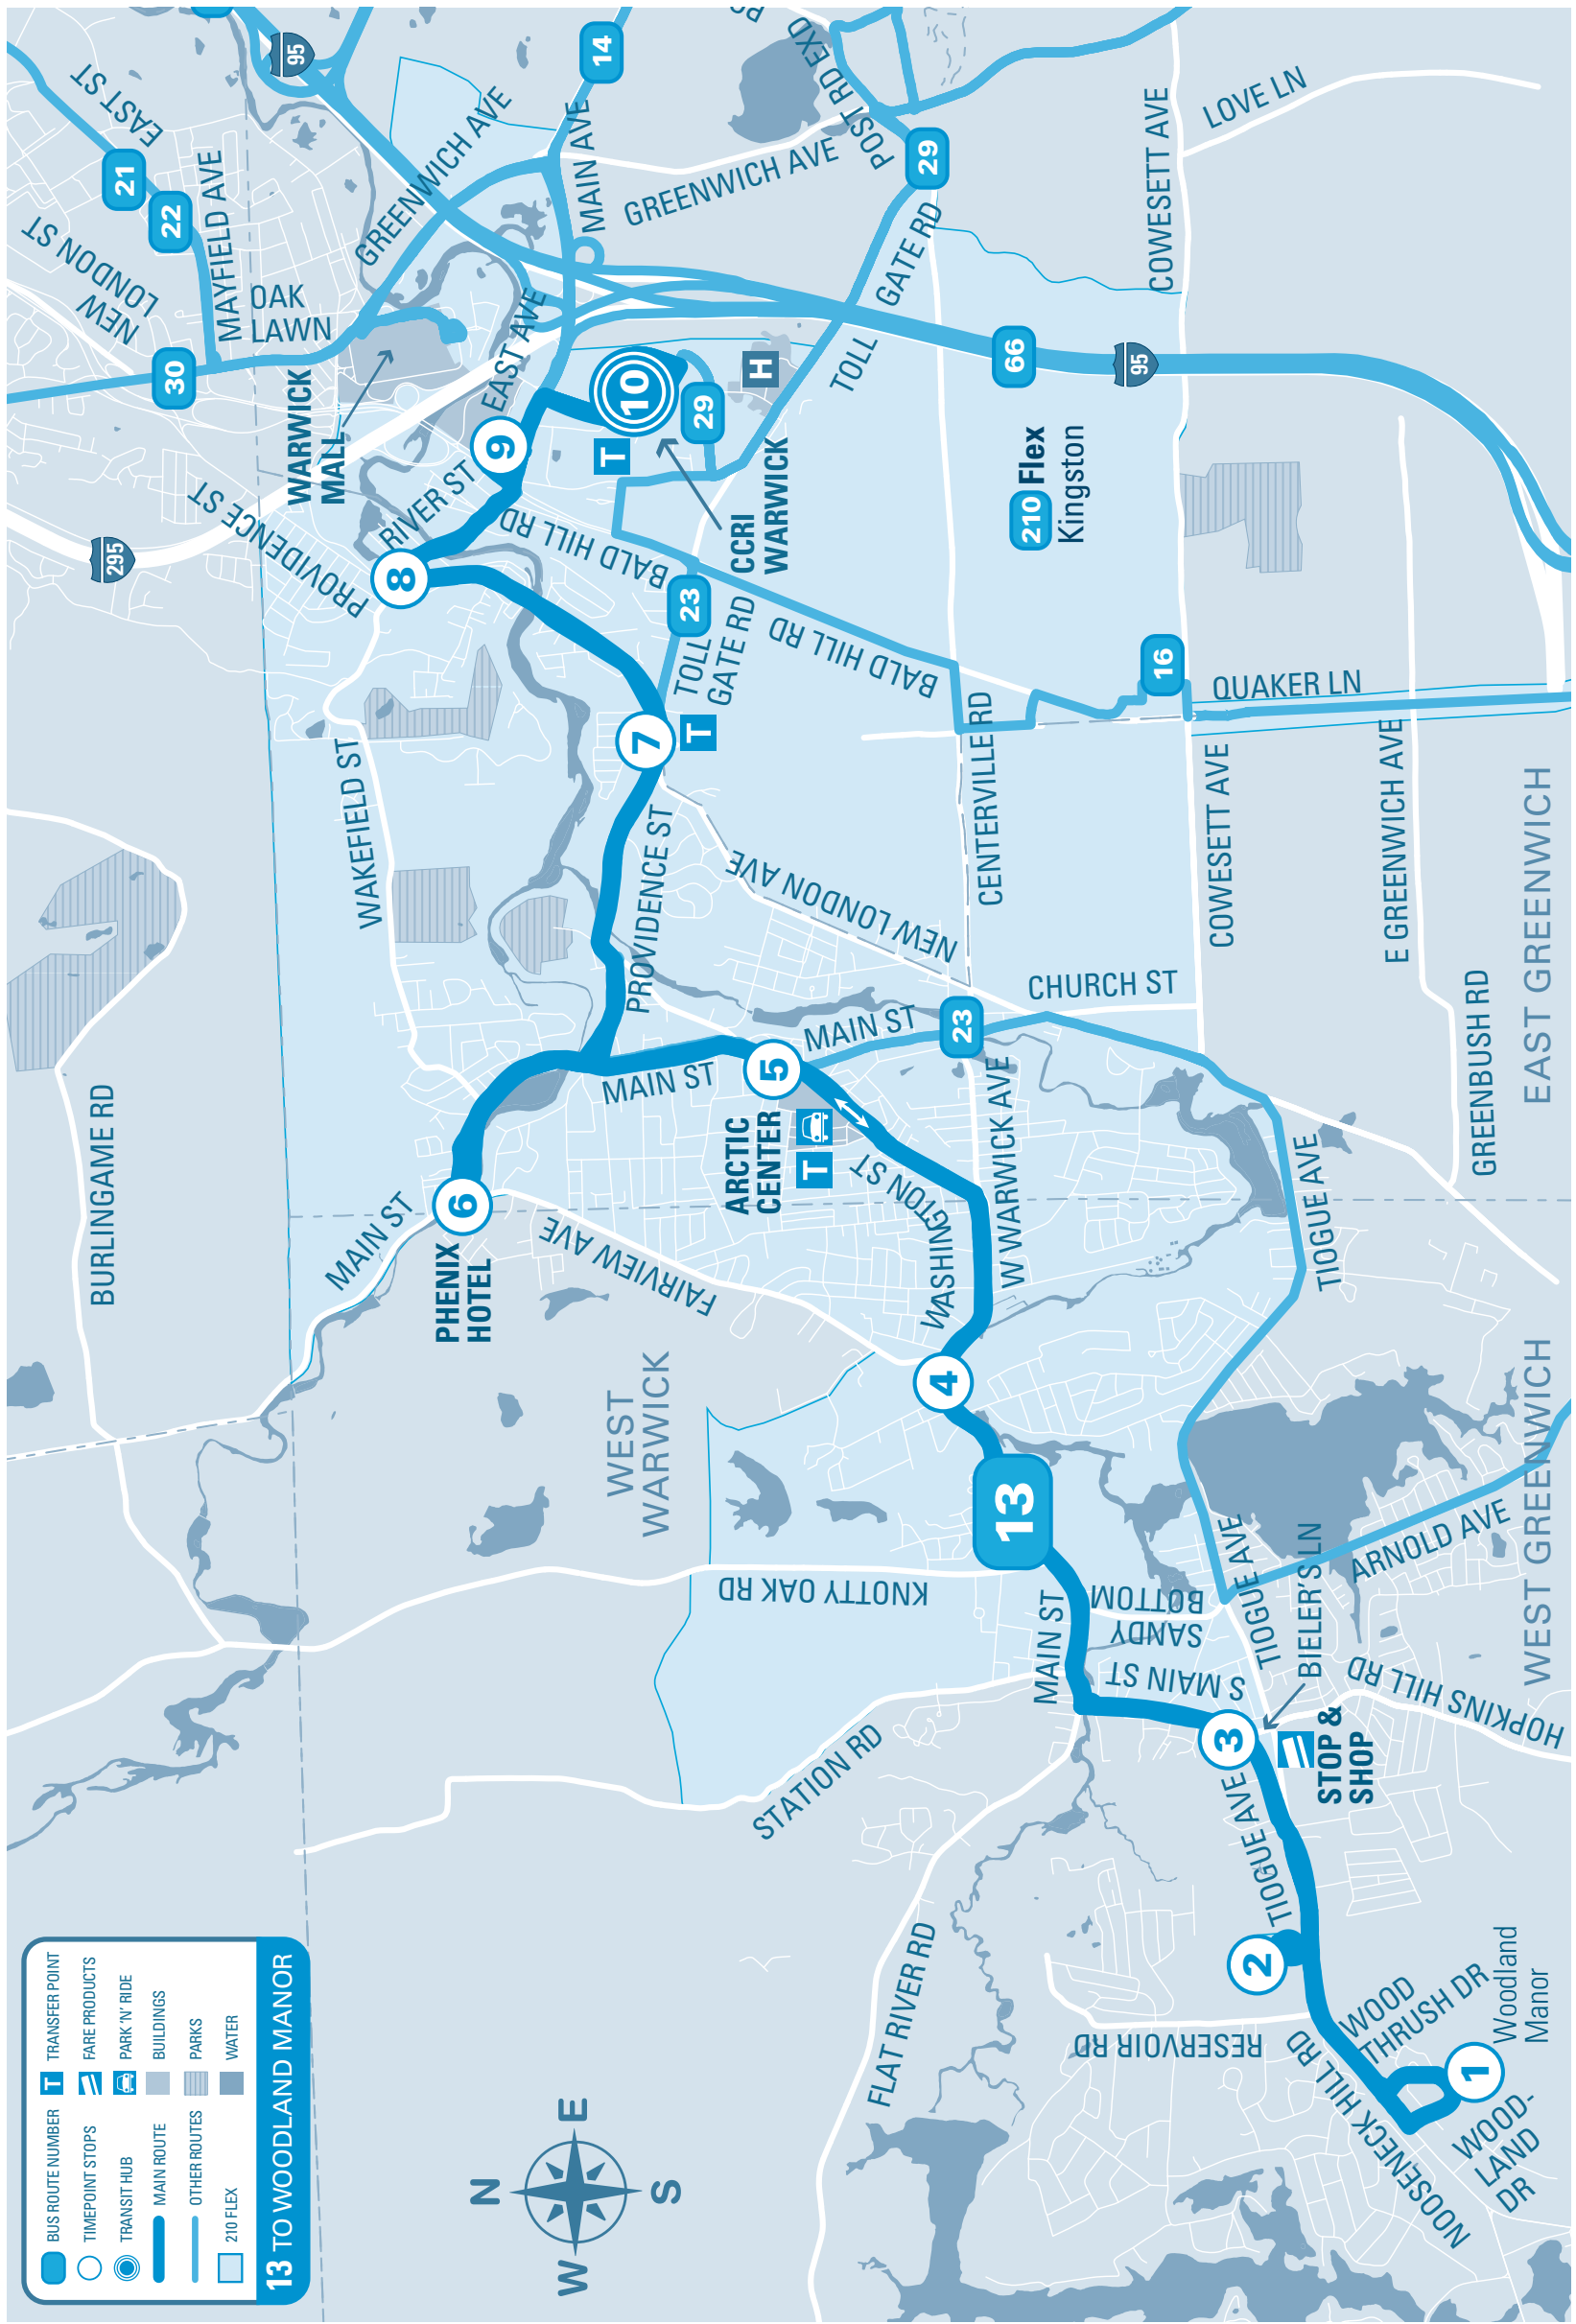

MONDAY TO FRIDAY

Timepoint Stops: TRANSFER AM PM

All trips continue as outbound
 Route 29 to Coniticut

CRRI WARWICK HUB	Rhode Island Mall	Providence & Wakefield	Providence & Tollgate	Phenix Hotel	Arctic Center	Washington & Sandy Bottom	South Main & Tiogue	Job Lot Coventry	Woodland Manor
6:30	6:33	6:38	6:41	6:48	6:53	7:00	7:04	7:06	7:08
7:30	7:33	7:38	7:41	7:48	7:53	8:00	8:04	8:06	8:08
8:30	8:33	8:38	8:41	8:48	8:53	9:00	9:04	9:06	9:08
9:30	9:33	9:38	9:41	9:48	9:53	10:00	10:06	10:08	10:10
10:30	10:33	10:38	10:41	10:48	10:54	11:02	11:08	11:08	11:10
11:30	11:33	11:38	11:41	11:48	11:54	12:02	12:06	12:08	12:10
12:30	12:33	12:38	12:41	12:48	12:54	1:02	1:06	1:08	1:10
1:30	1:33	1:38	1:41	1:48	1:54	2:02	2:06	2:08	2:10
2:30	2:33	2:38	2:41	2:48	2:54	3:02	3:06	3:08	3:10
3:30	3:33	3:38	3:41	3:48	3:54	4:02	4:06	4:08	4:10
4:30	4:33	4:38	4:41	4:48	4:54	5:02	5:06	5:08	5:10
.....	12x Express
.....	12x Express
5:30	5:33	5:38	5:41	5:48	5:54	6:02	6:06	6:08	6:10
.....	12x Express
6:30	6:33	6:38	6:41	6:48	6:53	7:00	7:04	7:06	7:08
7:30	7:33	7:38	7:41	7:48	7:53	8:00	8:04	8:06	8:08
8:30	8:33	8:38	8:41	8:48	8:53	9:00	9:04	9:06	9:08
9:30	9:33	9:38	9:41	9:48	9:53	10:00	10:04	10:06	10:08