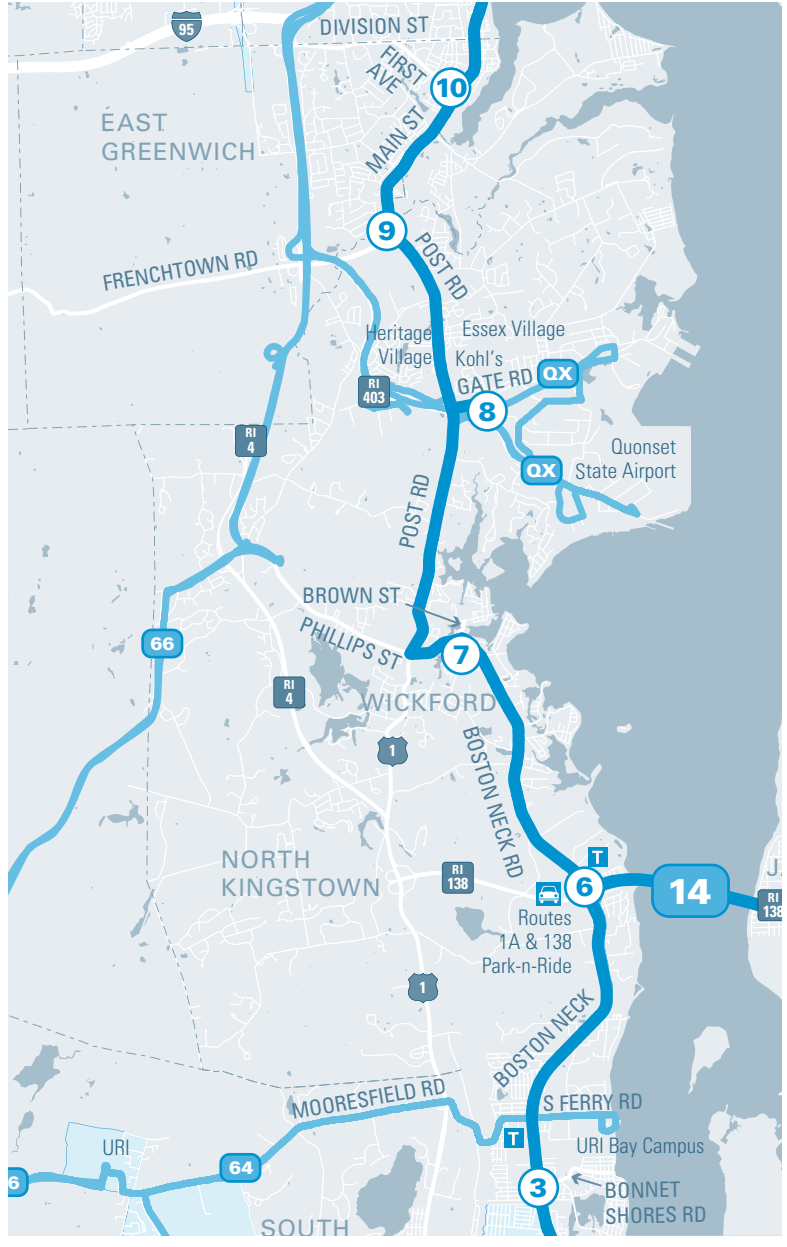

16	15	14	13	12	11	10	9	8	7	6	5	4	3	2	1
Timepoint Stops		KENNEDY PLAZA Stop Z	Jefferson & I-95	WARWICK INTERLINK/T.F. GREEN AIRPORT	Greenwood Community Church (Park-n-Ride)	CCRI WARWICK	Apponaug	First & Main	Post & Frenchtown	Kohl's at Gate Rd.	Brown & Phillips (Wickford)	Rte. 1A & 138 Park-n-Ride	Jamestown Ferry Landing	NEWPORT GATEWAY CENTER	Rt. 1A & Bonnet Shores Rd.	Narragansett Beach	Salt Pond Plaza Narragansett
TRANSFER		HUB		1,20		13, 21, 22, 29, 30, 66						64		HUB			14, 69, 203Flex
MONDAY TO FRIDAY	AM	5:10	5:22	5:26	.....	5:33	5:39	5:48	5:53	5:58	6:07	6:13	.....	.....	6:20	6:27	6:36
		6:10	6:22	6:26	.....	6:33	6:39	6:48	6:53	6:58	7:07	7:13	7:24	7:34	.....	.....	.....
		7:10	7:24	7:28	.....	7:37	7:44	7:53	7:58	8:03	8:12	8:18	.....	.....	8:25	8:32	8:41
		8:10	8:24	8:28	.....	8:37	8:44	8:53	8:58	9:03	9:12	9:18	9:29	9:39	.....	.....	.....
		9:10	9:24	9:28	.....	9:37	9:44	9:53	9:58	10:03	10:12	10:18	.....	.....	10:25	10:32	10:41
		10:10	10:24	10:28	.....	10:37	10:44	10:53	10:58	11:03	11:12	11:18	11:29	11:39	.....	.....	.....
	PM	11:10	11:24	11:28	.....	11:37	11:44	11:53	11:58	12:03	12:12	12:18	.....	.....	12:25	12:32	12:41
		12:10	12:24	12:28	.....	12:37	12:44	12:53	12:58	1:03	1:12	1:18	1:29	1:39	.....	.....	.....
		1:10	1:24	1:28	.....	1:37	1:44	1:53	1:58	2:03	2:12	2:18	.....	.....	2:25	2:32	2:41
		2:10	2:24	2:28	.....	2:37	2:44	2:53	2:58	3:03	3:12	3:18	3:29	3:39	.....	.....	.....
		3:10	3:24	3:28	.....	3:37	3:44	3:53	3:58	4:03	4:12	4:18	.....	.....	4:25	4:32	4:41
		4:10	4:24	4:28	4:34	4:40	4:48	4:57	5:02	5:07	5:16	5:22	5:33	5:43	.....	.....	.....
5:10	5:24	5:28	.....	5:40	5:48	5:57	6:02	6:07	6:16	6:22	.....	.....	6:29	6:36	6:45		
6:10	6:22	6:26	.....	6:34	6:41	6:50	6:55	7:00	7:09	7:15	7:26	7:36	.....	.....	.....		
7:10	7:22	7:26	.....	7:34	7:41	7:50	7:55	8:00	8:09	8:15	8:26	8:36	.....	.....	.....