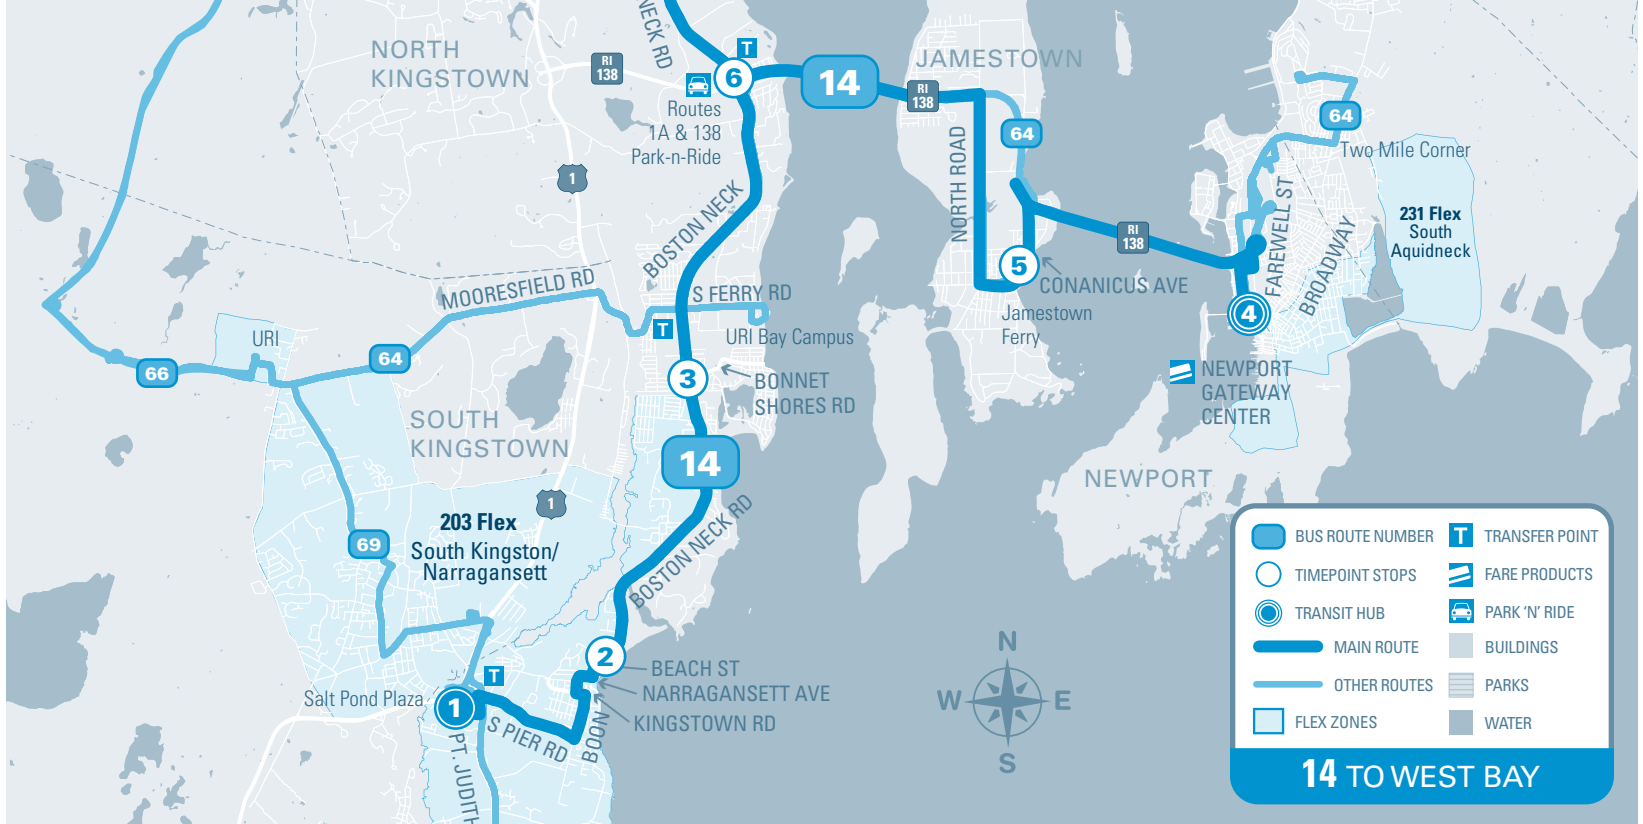

16	15	14	13	12	11	10	9	8	7	6	5	4	3	2	1
Timepoint Stops		KENNEDY PLAZA Stop Z	Jefferson & I-95	WARWICK INTERLINK/T.F. GREEN AIRPORT	Greenwood Community Church (Park-n-Ride)	CCRI WARWICK	Apponaug	First & Main	Post & Frenchtown	Kohl's at Gate Rd.	Brown & Phillips (Wickford)	Rte. 1A & 138 Park-n-Ride	Jamestown Ferry Landing	NEWPORT GATEWAY CENTER	Rt. 1A & Bonnet Shores Rd.	Narragansett Beach	Salt Pond Plaza Narragansett
TRANSFER		HUB		1,20		13, 21, 22, 29, 30, 66						64		HUB			14, 69, 203Flex
MONDAY TO FRIDAY	AM	5:10	5:22	5:26	.....	5:33	5:39	5:48	5:53	5:58	6:07	6:13	.....	.....	6:20	6:27	6:36
		6:10	6:22	6:26	.....	6:33	6:39	6:48	6:53	6:58	7:07	7:13	7:24	7:34	.....	.....	.....
		7:10	7:24	7:28	.....	7:37	7:44	7:53	7:58	8:03	8:12	8:18	.....	.....	8:25	8:32	8:41
		8:10	8:24	8:28	.....	8:37	8:44	8:53	8:58	9:03	9:12	9:18	9:29	9:39	.....	.....	.....
		9:10	9:24	9:28	.....	9:37	9:44	9:53	9:58	10:03	10:12	10:18	.....	.....	10:25	10:32	10:41
		10:10	10:24	10:28	.....	10:37	10:44	10:53	10:58	11:03	11:12	11:18	11:29	11:39	.....	.....	.....
	PM	11:10	11:24	11:28	.....	11:37	11:44	11:53	11:58	12:03	12:12	12:18	.....	.....	12:25	12:32	12:41
		12:10	12:24	12:28	.....	12:37	12:44	12:53	12:58	1:03	1:12	1:18	1:29	1:39	.....	.....	.....
		1:10	1:24	1:28	.....	1:37	1:44	1:53	1:58	2:03	2:12	2:18	.....	.....	2:25	2:32	2:41
		2:10	2:24	2:28	.....	2:37	2:44	2:53	2:58	3:03	3:12	3:18	3:29	3:39	.....	.....	.....
		3:10	3:24	3:28	.....	3:37	3:44	3:53	3:58	4:03	4:12	4:18	.....	.....	4:25	4:32	4:41
		4:10	4:24	4:28	4:34	4:40	4:48	4:57	5:02	5:07	5:16	5:22	5:33	5:43	.....	.....	.....
5:10	5:24	5:28	.....	5:40	5:48	5:57	6:02	6:07	6:16	6:22	.....	.....	6:29	6:36	6:45		
6:10	6:22	6:26	.....	6:34	6:41	6:50	6:55	7:00	7:09	7:15	7:26	7:36	.....	.....	.....		
7:10	7:22	7:26	.....	7:34	7:41	7:50	7:55	8:00	8:09	8:15	8:26	8:36	.....	.....	.....