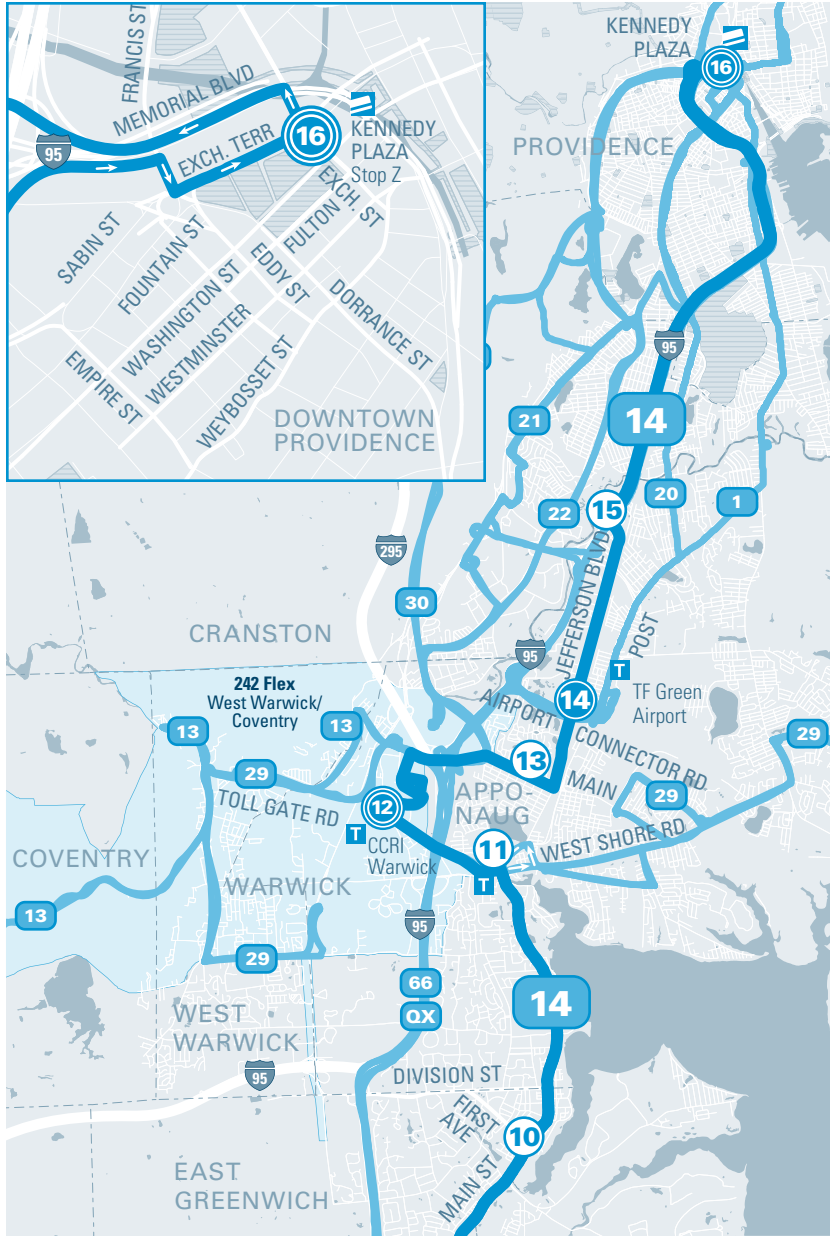

16	15	14	13	12	11	10	9	8	7	6	5	4	3	2	1
Timepoint Stops		KENNEDY PLAZA Stop Z	Jefferson & I-95	WARWICK INTERLINK/T.F. GREEN AIRPORT	Greenwood Community Church (Park-n-Ride)	CCRI WARWICK	Apponaug	First & Main	Post & Frenchtown	Kohl's at Gate Rd.	Brown & Phillips (Wickford)	Rte. 1A & 138 Park-n-Ride	Jamestown Ferry Landing	NEWPORT GATEWAY CENTER	Rt. 1A & Bonnet Shores Rd.	Narragansett Beach	Salt Pond Plaza Narragansett
TRANSFER		HUB		1,20		13, 21, 22, 29, 30, 66						64		HUB			14, 69, 203Flex
MONDAY TO FRIDAY	AM	5:10	5:22	5:26	.....	5:33	5:39	5:48	5:53	5:58	6:07	6:13	.....	.....	6:20	6:27	6:36
		6:10	6:22	6:26	.....	6:33	6:39	6:48	6:53	6:58	7:07	7:13	7:24	7:34	.....	.....	.....
		7:10	7:24	7:28	.....	7:37	7:44	7:53	7:58	8:03	8:12	8:18	.....	.....	8:25	8:32	8:41
		8:10	8:24	8:28	.....	8:37	8:44	8:53	8:58	9:03	9:12	9:18	9:29	9:39	.....	.....	.....
		9:10	9:24	9:28	.....	9:37	9:44	9:53	9:58	10:03	10:12	10:18	.....	.....	10:25	10:32	10:41
		10:10	10:24	10:28	.....	10:37	10:44	10:53	10:58	11:03	11:12	11:18	11:29	11:39	.....	.....	.....
	PM	11:10	11:24	11:28	.....	11:37	11:44	11:53	11:58	12:03	12:12	12:18	.....	.....	12:25	12:32	12:41
		12:10	12:24	12:28	.....	12:37	12:44	12:53	12:58	1:03	1:12	1:18	1:29	1:39	.....	.....	.....
		1:10	1:24	1:28	.....	1:37	1:44	1:53	1:58	2:03	2:12	2:18	.....	.....	2:25	2:32	2:41
		2:10	2:24	2:28	.....	2:37	2:44	2:53	2:58	3:03	3:12	3:18	3:29	3:39	.....	.....	.....
		3:10	3:24	3:28	.....	3:37	3:44	3:53	3:58	4:03	4:12	4:18	.....	.....	4:25	4:32	4:41
		4:10	4:24	4:28	4:34	4:40	4:48	4:57	5:02	5:07	5:16	5:22	5:33	5:43	.....	.....	.....
5:10	5:24	5:28	.....	5:40	5:48	5:57	6:02	6:07	6:16	6:22	.....	.....	6:29	6:36	6:45		
6:10	6:22	6:26	.....	6:34	6:41	6:50	6:55	7:00	7:09	7:15	7:26	7:36	.....	.....	.....		
7:10	7:22	7:26	.....	7:34	7:41	7:50	7:55	8:00	8:09	8:15	8:26	8:36	.....	.....	.....