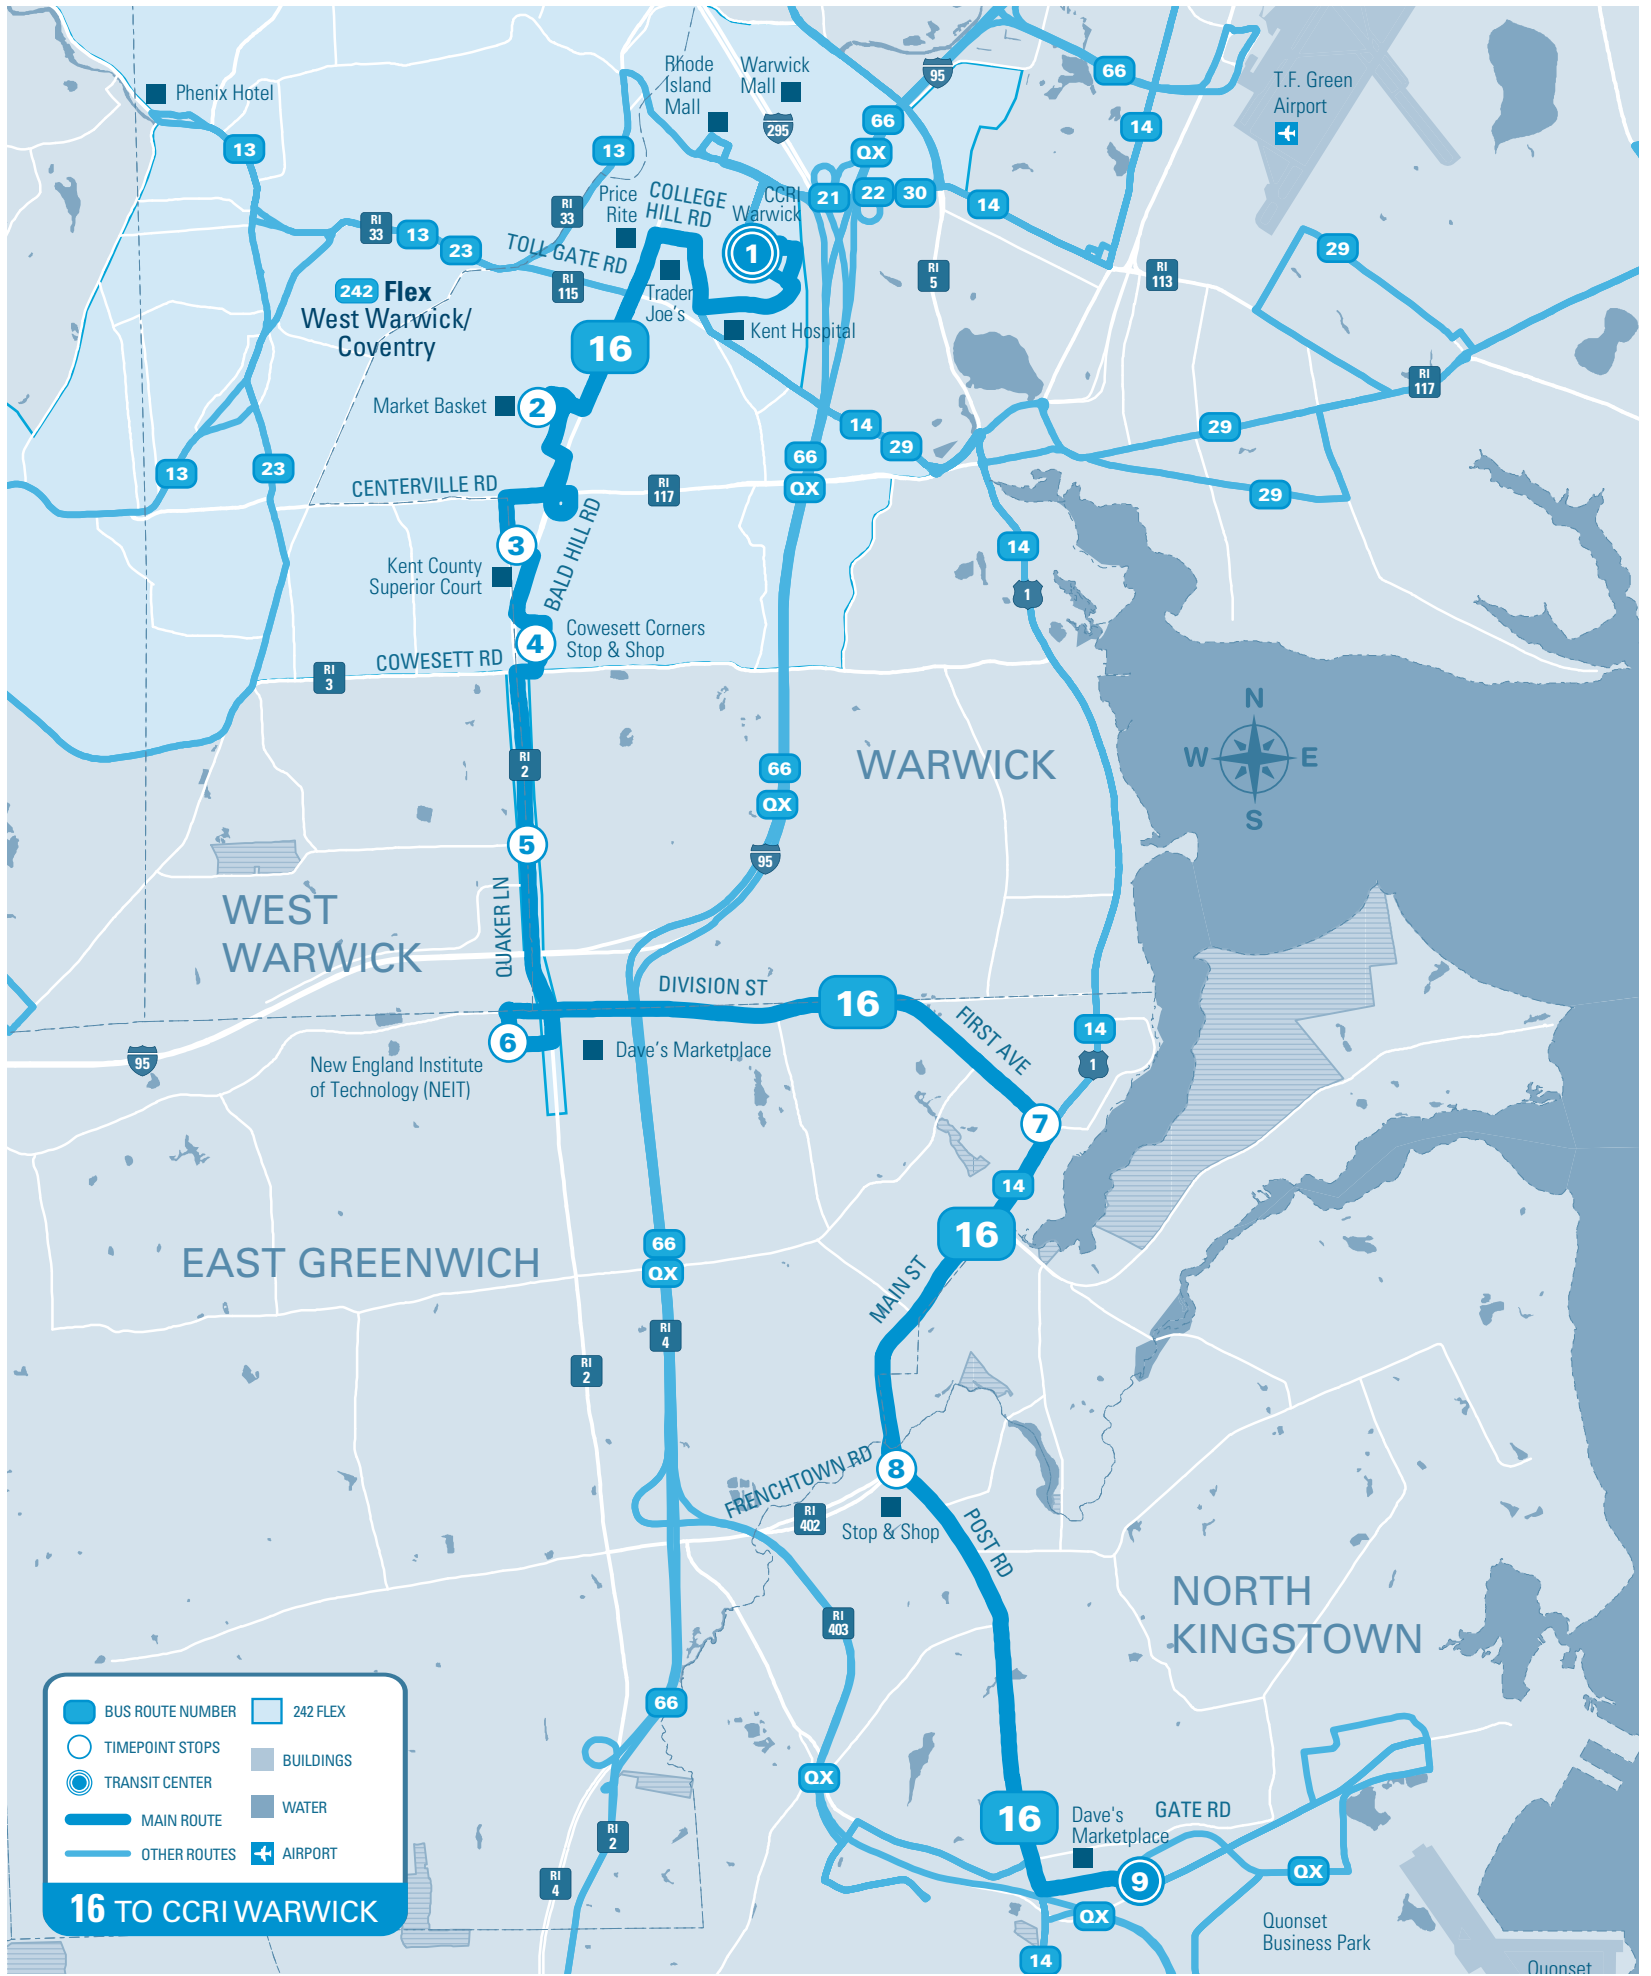

Time-point Stops	MONDAY TO FRIDAY								
	9	8	7	6	5	4	3	2	1
	Gate Road - Quonset	Post & Frenchtown	First & Main	New England Tech Warwick	Rt 2 & East Greenwich	Cowesett Corners	Kent County Courthouse	Market Basket Warwick	CCRI WARWICK
AM	14	14	14						HUB
	5:27	5:32	5:37	5:43	5:46	5:50	5:54	5:59	6:05
	6:27	6:32	6:37	6:43	6:46	6:50	6:54	6:59	7:05
	7:25	7:30	7:35	7:42	7:45	7:49	7:53	7:59	8:05
	8:25	8:30	8:35	8:42	8:45	8:49	8:53	8:59	9:05
	9:25	9:30	9:35	9:42	9:45	9:49	9:53	9:59	10:05
	10:25	10:30	10:35	10:42	10:45	10:49	10:53	10:59	11:05
	11:25	11:30	11:35	11:42	11:45	11:49	11:53	11:59	12:05
	12:25	12:30	12:35	12:42	12:45	12:49	12:53	12:59	1:05
	1:23	1:28	1:33	1:41	1:44	1:48	1:52	1:59	2:05
	2:23	2:28	2:33	2:41	2:44	2:48	2:52	2:59	3:05
	3:23	3:28	3:33	3:41	3:44	3:48	3:52	3:59	4:05
PM	4:23	4:28	4:33	4:41	4:44	4:48	4:52	4:59	5:05
	5:23	5:28	5:33	5:41	5:44	5:48	5:52	5:59	6:05
	6:26	6:31	6:36	6:42	6:45	6:49	6:53	6:59	7:05
	7:26	7:31	7:36	7:42	7:45	7:49	7:53	7:59	8:05
	8:26	8:31	8:36	8:42	8:45	8:49	8:53	8:59	9:05
	9:26	9:31	9:36	9:42	9:45	9:49	9:53	9:59	10:05

Time-point Stops	SATURDAY								
	9	8	7	6	5	4	3	2	1
	Gate Road - Quonset	Post & Frenchtown	First & Main	New England Tech Warwick	Rt 2 & East Greenwich	Cowesett Corners	Kent County Courthouse	Market Basket Warwick	CCRI WARWICK
AM	14	14	14						HUB
	6:26	6:31	6:36	6:42	6:46	6:50	6:54	6:59	7:05
	7:24	7:29	7:34	7:41	7:45	7:49	7:53	7:59	8:05
	8:24	8:29	8:34	8:41	8:45	8:49	8:53	8:59	9:05
	9:24	9:29	9:34	9:41	9:45	9:49	9:53	9:59	10:05
	10:24	10:29	10:34	10:40	10:44	10:48	10:52	10:59	11:05
	11:24	11:29	11:34	11:40	11:44	11:48	11:52	11:59	12:05
	12:24	12:29	12:34	12:40	12:44	12:48	12:52	12:59	1:05
	1:24	1:29	1:34	1:40	1:44	1:48	1:52	1:59	2:05
	2:24	2:29	2:34	2:40	2:44	2:48	2:52	2:59	3:05
	3:24	3:29	3:34	3:40	3:44	3:48	3:52	3:59	4:05
	4:24	4:29	4:34	4:40	4:44	4:48	4:52	4:59	5:05
PM	5:25	5:30	5:35	5:41	5:45	5:49	5:53	5:59	6:05
	6:25	6:30	6:35	6:41	6:45	6:49	6:53	6:59	7:05
	7:25	7:30	7:35	7:41	7:45	7:49	7:53	7:59	8:05
	8:25	8:30	8:35	8:41	8:45	8:49	8:53	8:59	9:05
	9:25	9:30	9:35	9:41	9:45	9:49	9:53	9:59	10:05

Time-point Stops	SUNDAY/HOLIDAY									
	9	8	7	6	5	4	3	2	1	
	Gate Road - Quonset	Post & Frenchtown	First & Main	New England Tech Warwick	Rt 2 & East Greenwich	Cowesett Corners	Kent County Courthouse	Market Basket Warwick	CCRI WARWICK	
AM	14	14	14						HUB	
	7:24	7:29	7:34	7:41	7:45	7:49	7:53	7:58	8:05	
	8:24	8:29	8:34	8:41	8:45	8:49	8:53	8:58	9:05	
	9:21	9:26	9:31	9:38	9:42	9:46	9:50	9:57	10:05	
	10:21	10:26	10:31	10:38	10:42	10:46	10:50	10:57	11:05	
	11:21	11:26	11:31	11:38	11:42	11:46	11:50	11:57	12:05	
	12:21	12:26	12:31	12:38	12:42	12:46	12:50	12:57	1:05	
	1:21	1:26	1:31	1:38	1:42	1:46	1:50	1:57	2:05	
	2:21	2:26	2:31	2:38	2:42	2:46	2:50	2:57	3:05	
	3:21	3:26	3:31	3:38	3:42	3:46	3:50	3:57	4:05	
	4:21	4:26	4:31	4:38	4:42	4:46	4:50	4:57	5:05	
	PM	5:23	5:28	5:33	5:40	5:44	5:48	5:52	5:58	6:05
6:23		6:28	6:33	6:40	6:44	6:48	6:52	6:58	7:05	
7:23		7:28	7:33	7:40	7:44	7:48	7:52	7:58	8:05	
8:23		8:28	8:33	8:40	8:44	8:48	8:52	8:58	9:05